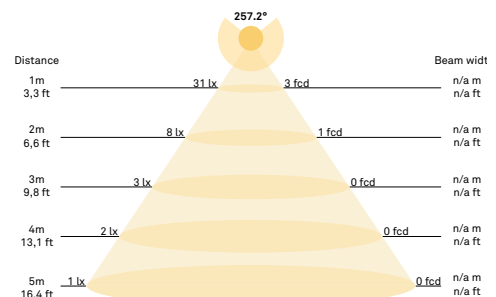

TECHNICAL INFO

Product no.: 04480124

Type: Wall Light - Indoor

Colour:

Glass: Opal White
Metal: Nordic Gold

Materials:

Powder coated metal
Mouth-blown glass

Dimensions:

∅165mm x 170mm

Product weight:

Product: 999 g

Packaging:

Dimensions: L: 338mm x W: 194mm x H: 175mm
Weight: 475 g
Total weight incl. product: 1474 g
Number of parcels: 1
Material: Brown cardboard.

Packaging - weight - material:

Cardboard outside: 187 g
Cardboard inside: 274 g
Bubble wrap: 6 g
Plastic bag: 8 g

Cleaning:

Use a soft dry cloth to clean the product.
Do not use household cleaners.

Certifications and labels:

CE - CE-certified
IP20 - IP20
 - Class II

Light source:

Socket: G9
Max wattage: 7W LED (Bulb not included)
Voltage (V): 220-240V

Recommended light source:

Illumination G9 (344-09), 3.6W LED, 2700K, 400lm

Energy efficiency class:

A++ (with recommended bulb)

Dimmability:

Can be fitted with an aligned dimmer.

DALI compatible

Light calculations: