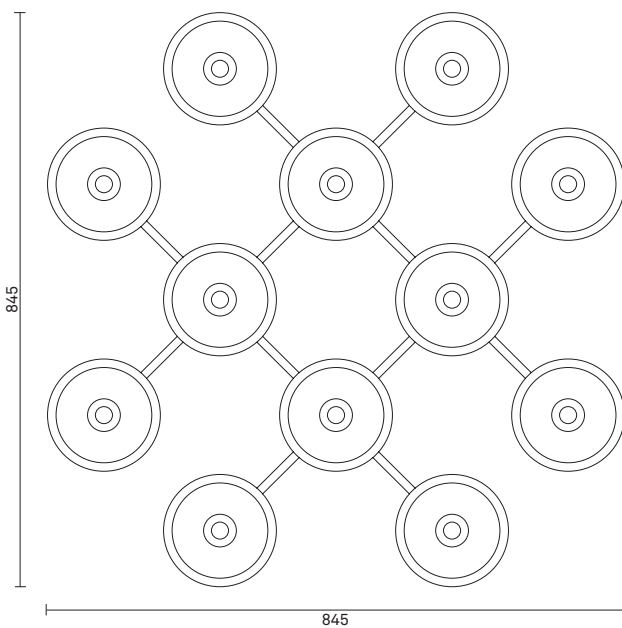

Liila collection:

The Liila collection include the following products:

- Liila 1 Wall/Ceiling / Optic
- Liila 1 Wall/Ceiling / Opal
- Liila 1 Large Wall/Ceiling / Optic
- Liila 1 Large Wall/Ceiling / Opal
- Liila 12 Wall/Ceiling / Optic
- Liila 12 Wall/Ceiling / Opal