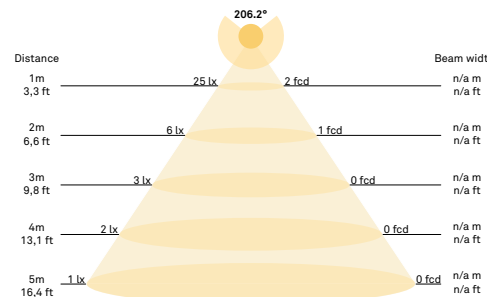

TECHNICAL INFO

Product no.: 04490323

Type: Wall Light - Indoor

Colour:

Glass: Optic Clear

Metal: Light Silver

Materials:

Powder coated metal

Mouth-blown glass

Dimensions:

∅245mm x 230mm

Product weight:

Product: 1190 g

Packaging:

Dimensions: L: 523mm x W: 303mm x H: 238mm

Weight: 1014 g

Total weight incl. product: 2204 g

Number of parcels: 1

Material: Brown cardboard.

Packaging - weight - material:

Cardboard outside: 396 g

Cardboard inside: 582 g

Bubble wrap: 24 g

Plastic bag: 12 g

Cleaning:

Use a soft dry cloth to clean the product.

Do not use household cleaners.

Certifications and labels:

CE - CE-certified

IP20 - IP20

□ - Class II

Light source:

Socket: G9

Max wattage: 7W LED (Bulb not included)

Voltage (V): 220-240V

Recommended light source:

Illumination G9 (344-09), 3.6W LED, 2700K, 400lm

Energy efficiency class:

A++ (with recommended bulb)

Dimmability:

Can be fitted with an aligned dimmer.

DALI compatible

Light calculations: