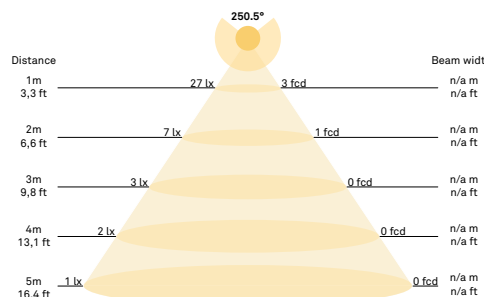

Can be fitted with an aligned dimmer.

DALI compatible

Light calculations:

NUURA

LIILA 12 WALL/CEILING - Optic

Design: Sofie Refer, 2018. EU-model.

Liila 12 Wall/Ceiling in mouth blown Optic Clear glass and Nordic Gold finish.