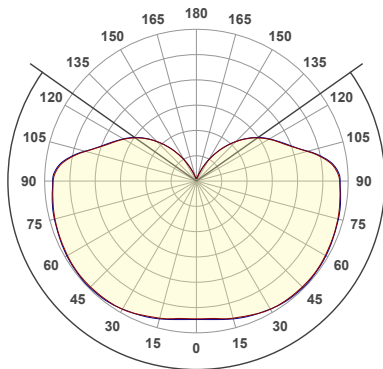

Dimmability:

Can be fitted with an aligned dimmer.

DALI compatible

Light calculations:

NUURA

LIILA 1 LARGE WALL/CEILING - Optic

Design: Sofie Refer, 2018. EU-model.

Liila 1 Large Wall/Ceiling in mouth blown Optic Clear glass and Ligth Silver finish.