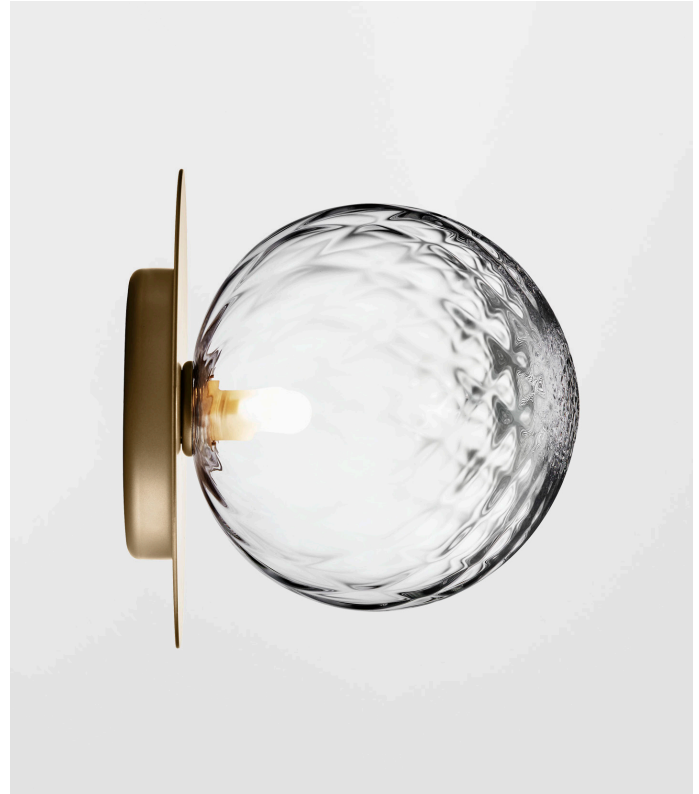

Dimmability:

Can be fitted with an aligned dimmer.

DALI compatible

Light calculations:

NUURA

LIILA 1 LARGE WALL/CEILING - Optic

Design: Sofie Refer, 2018. EU-model.

Liila 1 Large Wall/Ceiling in mouth blown Optic Clear glass and Nordic Gold finish.

Liila Collection has a Nordic simplistic yet sensuous look due to the fine reflections in the glass and metal. The mouth blown glass is elegantly framed by the metal disc in soft metallic finish.

While the version in Optic Clear glass creates sparkling reflections, the version in Opal White glass completes the minimalistic Nordic look.