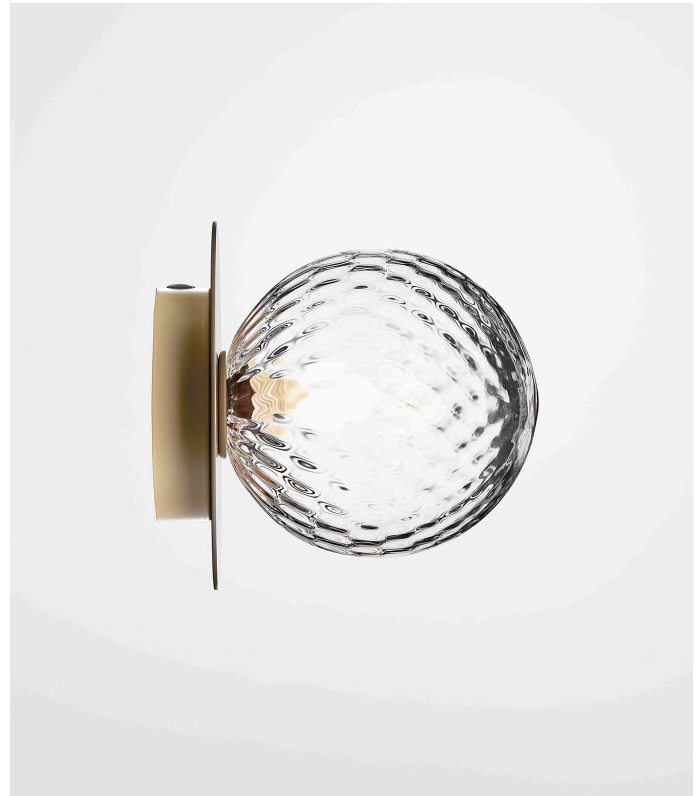

NUURA

LIILA 1 WALL/CEILING - Optic

Design: Sofie Refer, 2018. EU-model.

Liila 1 Wall/Ceiling in mouth blown Optic Clear glass and Nordic Gold finish.

Liila Collection has a Nordic simplistic yet sensuous look due to the fine reflections in the glass and metal. The mouth blown glass is elegantly framed by the metal disc in soft metallic finish.

While the version in Optic Clear glass creates sparkling reflections, the version in Opal White glass completes the minimalistic Nordic look.

Liila 1 Wall/Ceiling works perfectly single or grouped in a decorative formation. Liila 1 also suits smaller rooms, the bathroom and the entrance hall.

Liila collection:

The Liila collection include the following products:

- Liila 1 Wall/Ceiling / Optic
- Liila 1 Wall/Ceiling / Opal
- Liila 1 Large Wall/Ceiling / Optic
- Liila 1 Large Wall/Ceiling / Opal
- Liila 12 Wall/Ceiling / Optic
- Liila 12 Wall/Ceiling / Opal

TECHNICAL INFO

Product no.: 04480123

Type: Wall Light - Indoor

Colour:

Glass: Optic Clear
Metal: Nordic Gold

Materials:

Powder coated metal
Mouth-blown glass

Dimensions: