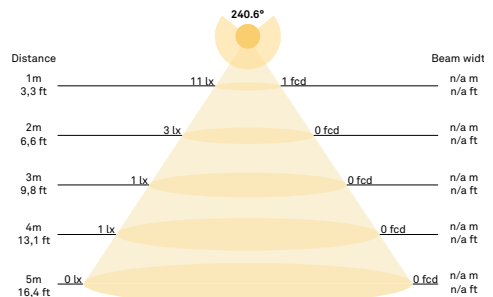

TECHNICAL INFO

Product no.: 04480323

Type: Wall Light - Indoor

Colour:

Glass: Optic Clear

Metal: Light Silver

Materials:

Powder coated metal

Mouth-blown glass

Dimensions:

∅165mm x 170mm

Product weight:

Product: 999 g

Packaging:

Dimensions: L: 338mm x W: 194mm x H: 175mm

Weight: 475 g

Total weight incl. product: 1474 g

Number of parcels: 1

Material: Brown cardboard.

Packaging - weight - material:

Cardboard outside: 187 g

Cardboard inside: 274 g

Bubble wrap: 6 g

Plastic bag: 8 g

Cleaning:

Use a soft dry cloth to clean the product.

Do not use household cleaners.

Certifications and labels:

CE - CE-certified

IP20 - IP20

□ - Class II

Light source:

Socket: G9

Max wattage: 7W LED (Bulb not included)

Voltage (V): 220-240V

Recommended light source:

Illumination G9 (344-07), 2.3W LED, 2700K, 180lm

Energy efficiency class:

A+ (with recommended bulb)

Dimmability:

Can be fitted with an aligned dimmer.

DALI compatible

Light calculations: