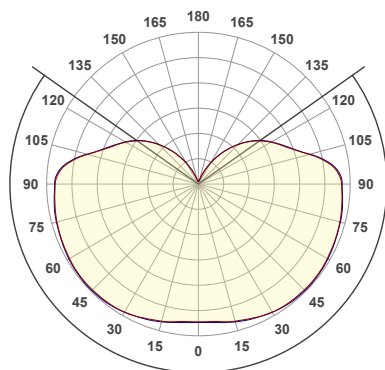

Can be fitted with an aligned dimmer.

DALI compatible

Light calculations:

NUURA

LIILA 12 WALL/CEILING - Optic

Design: Sofie Refer, 2018. EU-model.

Liila 12 Wall/Ceiling in mouth blown Optic Clear glass and Nordic Gold finish.