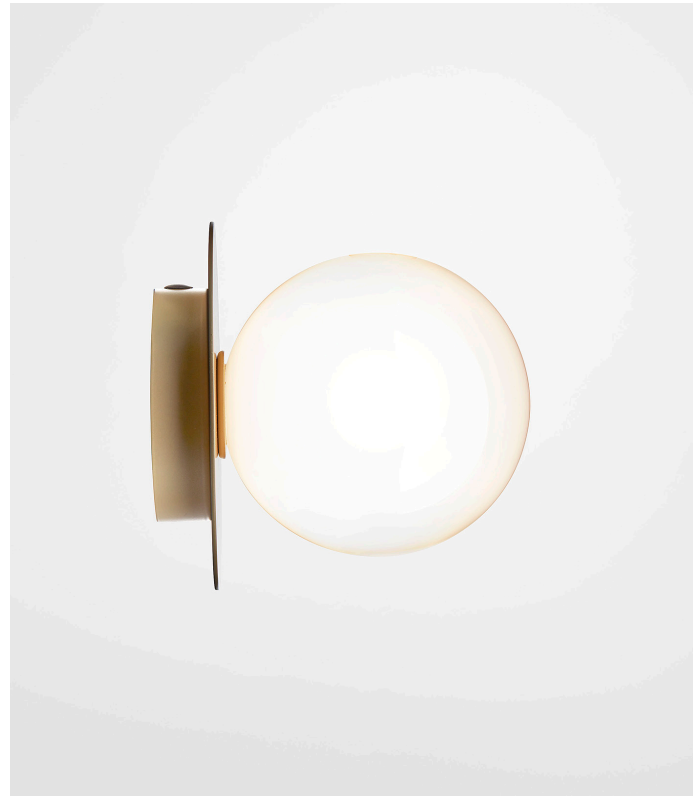

TECHNICAL INFO

Product no.: 04480123

Type: Wall Light - Indoor

Colour:

Glass: Optic Clear
Metal: Nordic Gold

Materials:

Powder coated metal
Mouth-blown glass

Dimensions:

Dimmability:

Can be fitted with an aligned dimmer.

DALI compatible

Light calculations:

NUURA

LIILA 1 WALL/CEILING - Opal

Design: Sofie Refer, 2018. EU-model.

Liila 1 Wall/Ceiling in mouth blown Opal White glass and Nordic Gold finish.

Liila Collection has a Nordic simplistic yet sensuous look due to the fine reflections in the glass and metal. The mouth blown glass is elegantly framed by the metal disc in soft metallic finish.

While the version in Optic Clear glass creates sparkling reflections, the version in Opal White glass completes the minimalistic Nordic look.