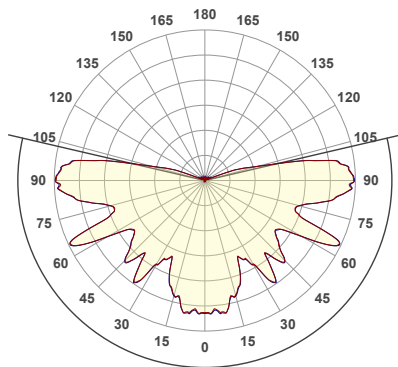

DALI compatible

Light calculations:

NUURA

LIILA 1 LARGE WALL/CEILING - Opal

Design: Sofie Refer, 2018. EU-model.

Liila 1 Large Wall/Ceiling in mouth blown Opal White glass and Light Silver finish.

Liila Collection has a Nordic simplistic yet sensuous look due to the fine reflections in the glass and metal. The mouth blown glass is elegantly framed by the metal disc in soft metallic finish.