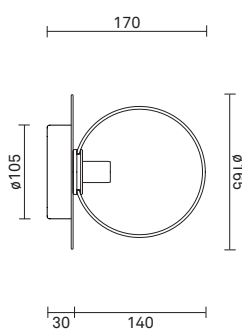

NUURA

LIILA 1 WALL/CEILING - Optic

Design: Sofie Refer, 2018. EU-model.

Liila 1 Wall/Ceiling in mouth blown Optic Clear glass and Light Silver finish.

Liila Collection has a Nordic simplistic yet sensuous look due to the fine reflections in the glass and metal. The mouth blown glass is elegantly framed by the metal disc in soft metallic finish.

While the version in Optic Clear glass creates sparkeling reflections, the version in Opal White glass completes the minimalistic Nordic look.

Liila 1 Wall/Ceiling works perfectly single or grouped in a decorative formation. Liila 1 also suits smaller rooms, the bathroom and the entrance hall.

Liila collection:

The Liila collection include the following products:

- Liila 1 Wall/Ceiling / Optic
- Liila 1 Wall/Ceiling / Opal
- Liila 1 Large Wall/Ceiling / Optic
- Liila 1 Large Wall/Ceiling / Opal
- Liila 12 Wall/Ceiling / Optic
- Liila 12 Wall/Ceiling / Opal