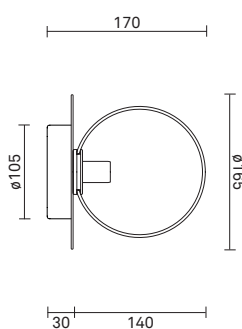

NUURA

LIILA 1 WALL/CEILING - Optic

Design: Sofie Refer, 2018. EU-model.

Liila 1 Wall/Ceiling in mouth blown Optic Clear glass and Nordic Gold finish.

Liila Collection has a Nordic simplistic yet sensuous look due to the fine reflections in the glass and metal. The mouth blown glass is elegantly framed by the metal disc in soft metallic finish.

While the version in Optic Clear glass creates sparkling reflections, the version in Opal White glass completes the minimalistic Nordic look.

Liila 1 Wall/Ceiling works perfectly single or grouped in a decorative formation. Liila 1 also suits smaller rooms, the bathroom and the entrance hall.

Liila collection:

The Liila collection include the following products:

- Liila 1 Wall/Ceiling / Optic
- Liila 1 Wall/Ceiling / Opal
- Liila 1 Large Wall/Ceiling / Optic
- Liila 1 Large Wall/Ceiling / Opal
- Liila 12 Wall/Ceiling / Optic
- Liila 12 Wall/Ceiling / Opal