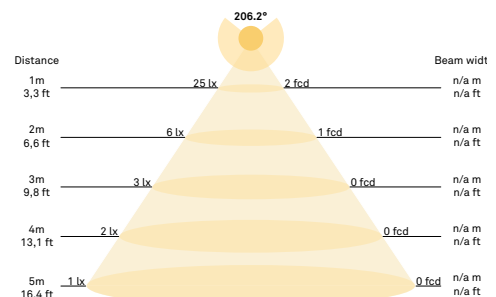

TECHNICAL INFO

Product no.: 04490123

Type: Wall Light - Indoor

Colour:

Glass: Optic Clear
Metal: Nordic Gold

Materials:

Powder coated metal
Mouth-blown glass

Dimensions:

∅245mm x 230mm

Product weight:

Product: 1190 g

Packaging:

Dimensions: L: 523mm x W: 303mm x H: 238mm
Weight: 1014 g
Total weight incl. product: 2204 g
Number of parcels: 1
Material: Brown cardboard.

Packaging - weight - material:

Cardboard outside: 396 g
Cardboard inside: 582 g
Bubble wrap: 24 g
Plastic bag: 12 g

Cleaning:

Use a soft dry cloth to clean the product.
Do not use household cleaners.

Certifications and labels:

CE - CE-certified
IP20 - IP20
 - Class II

Light source:

Socket: G9
Max wattage: 7W LED (Bulb not included)
Voltage (V): 220-240V

Recommended light source:

Illumination G9 (344-09), 3.6W LED, 2700K, 400lm

Energy efficiency class:

A++ (with recommended bulb)

Dimmability:

Can be fitted with an aligned dimmer.

DALI compatible

Light calculations: