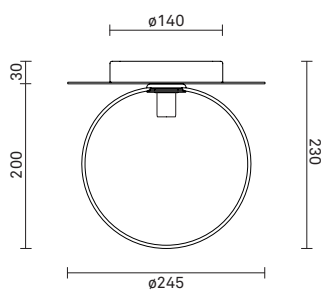

NUURA

LIILA 1 LARGE WALL/CEILING - Opal

Design: Sofie Refer, 2018. EU-model.

Liila 1 Large Wall/Ceiling in mouth blown Opal White glass and Nordic Gold finish.

Liila Collection has a Nordic simplistic yet sensuous look due to the fine reflections in the glass and metal. The mouth blown glass is elegantly framed by the metal disc in soft metallic finish.

While the version in Optic Clear glass creates sparkling reflections, the version in Opal White glass completes the minimalistic Nordic look.

Liila 1 Large Wall/Ceiling works perfectly single or grouped in a decorative formation. Liila 1 also suits smaller rooms, the bathroom and the entrance hall.

Liila collection:

The Liila collection include the following products:

- Liila 1 Wall/Ceiling / Optic
- Liila 1 Wall/Ceiling / Opal
- Liila 1 Large Wall/Ceiling / Optic
- Liila 1 Large Wall/Ceiling / Opal
- Liila 12 Wall/Ceiling / Optic
- Liila 12 Wall/Ceiling / Opal