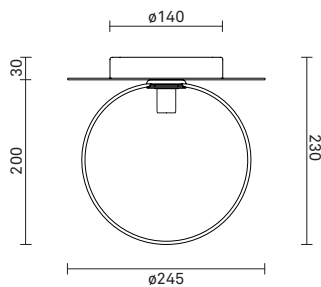

NUURA

LIILA 1 LARGE WALL/CEILING - Optic

Design: Sofie Refer, 2018. EU-model.

Liila 1 Large Wall/Ceiling in mouth blown Optic Clear glass and Ligth Silver finish.

Liila Collection has a Nordic simplistic yet sensuous look due to the fine reflections in the glass and metal. The mouth blown glass is elegantly framed by the metal disc in soft metallic finish.

While the version in Optic Clear glass creates sparkeling reflections, the version in Opal White glass completes the minimalistic Nordic look.

Liila 1 Large Wall/Ceiling works perfectly single or grouped in a decorative formation. Liila 1 also suits smaller rooms, the bathroom and the entrance hall.

Liila collection:

The Liila collection include the following products:

- Liila 1 Wall/Ceiling / Optic
- Liila 1 Wall/Ceiling / Opal
- Liila 1 Large Wall/Ceiling / Optic
- Liila 1 Large Wall/Ceiling / Opal
- Liila 12 Wall/Ceiling / Optic
- Liila 12 Wall/Ceiling / Opal