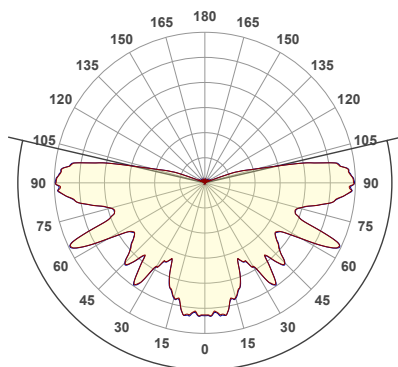

Dimmability:

Can be fitted with an aligned dimmer.

DALI compatible

Light calculations:

NUURA

**LIILA 1 LARGE WALL/CEILING - Opal**

Design: Sofie Refer, 2018. EU-model.

Liila 1 Large Wall/Ceiling in mouth blown Opal White glass and Nordic Gold finish.