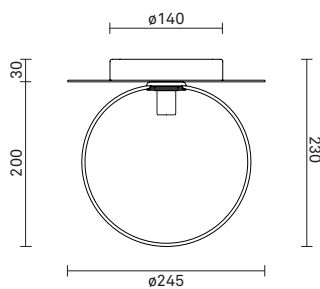

NUURA

LIILA 1 LARGE WALL/CEILING - Optic

Design: Sofie Refer, 2018. EU-model.

Liila 1 Large Wall/Ceiling in mouth blown Optic Clear glass and Nordic Gold finish.

Liila Collection has a Nordic simplistic yet sensuous look due to the fine reflections in the glass and metal. The mouth blown glass is elegantly framed by the metal disc in soft metallic finish.

While the version in Optic Clear glass creates sparkling reflections, the version in Opal White glass completes the minimalistic Nordic look.

Liila 1 Large Wall/Ceiling works perfectly single or grouped in a decorative formation. Liila 1 also suits smaller rooms, the bathroom and the entrance hall.

Liila collection:

The Liila collection include the following products:

- Liila 1 Wall/Ceiling / Optic
- Liila 1 Wall/Ceiling / Opal
- Liila 1 Large Wall/Ceiling / Optic
- Liila 1 Large Wall/Ceiling / Opal
- Liila 12 Wall/Ceiling / Optic
- Liila 12 Wall/Ceiling / Opal