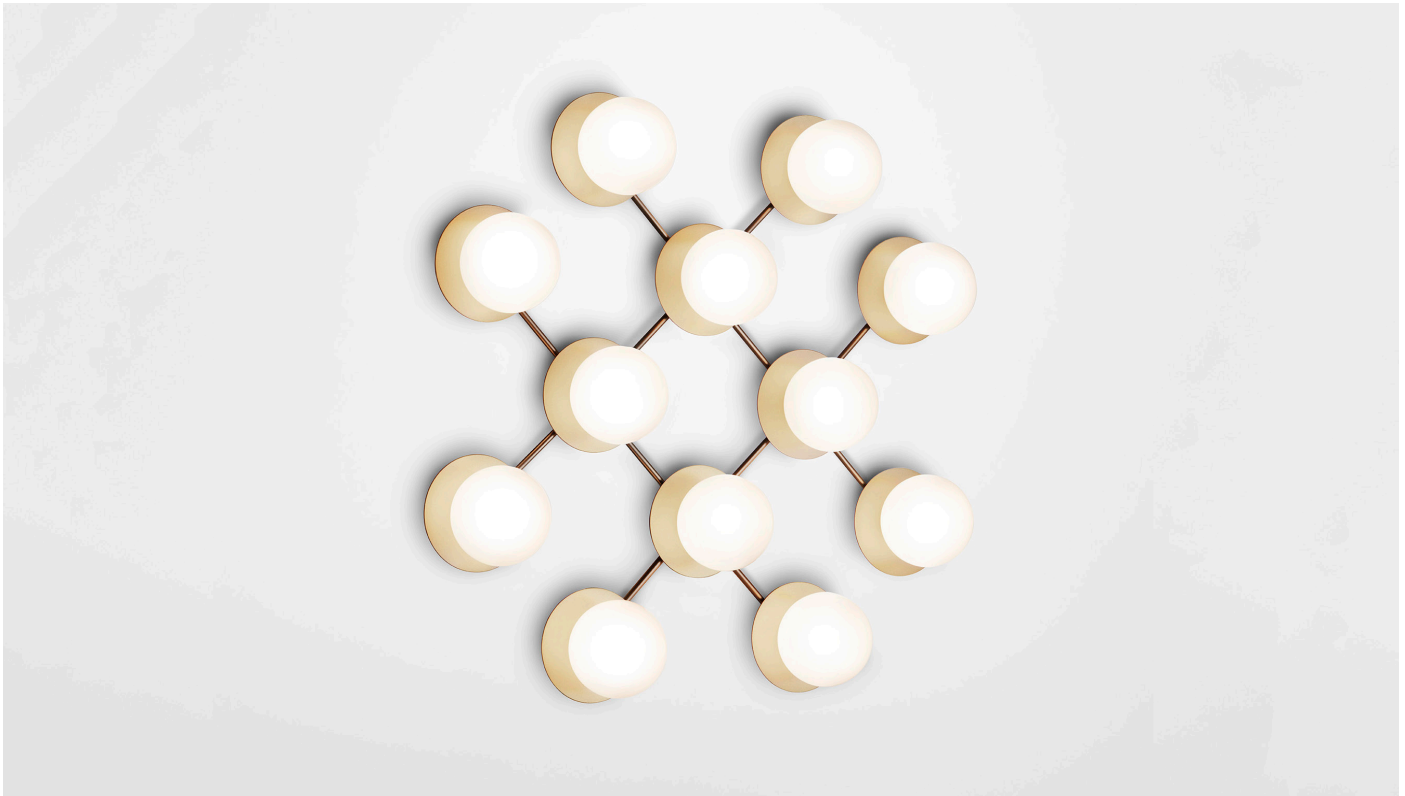

DALI compatible

NUURA

LIILA 12 WALL/CEILING - Opal

Design: Sofie Refer, 2018. EU-model.

Liila 12 Wall/Ceiling in mouth blown Optic Clear glass and Nordic Gold finish.

Liila Collection has a Nordic simplistic yet sensuous look due to the fine reflections in the glass and metal. The mouth blown glass is elegantly framed by the metal disc in soft metallic finish.