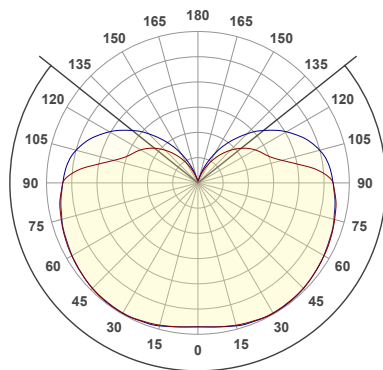

Dimmability:

Can be fitted with an aligned dimmer.

DALI compatible

Light calculations:

NUURA

LIILA 1 WALL/CEILING - Optic

Design: Sofie Refer, 2018. EU-model.

Liila 1 Wall/Ceiling in mouth blown Optic Clear glass and Light Silver finish.