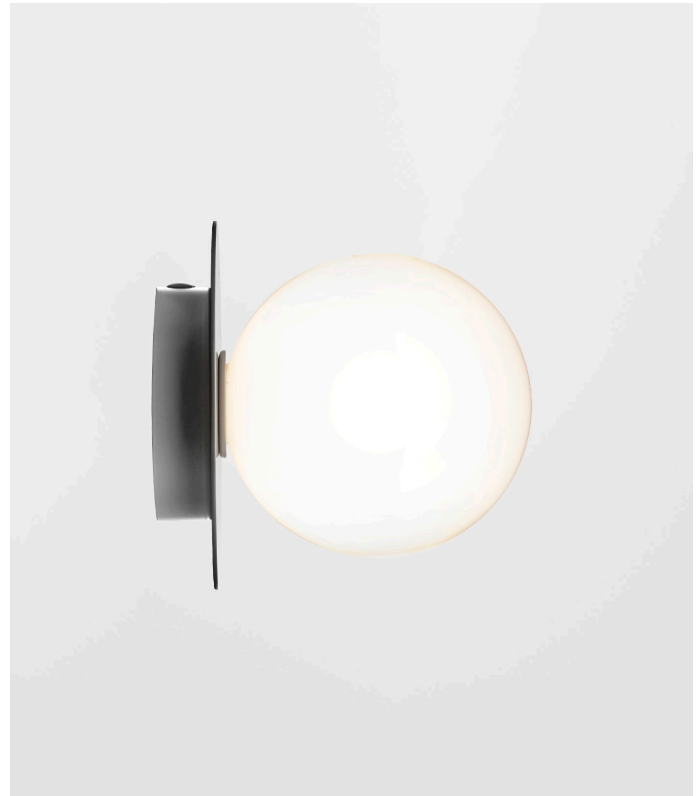

NUURA

LIILA 1 WALL/CEILING - Optic

Design: Sofie Refer, 2018. EU-model.

Liila 1 Wall/Ceiling in mouth blown Optic Clear glass and Nordic Gold finish.

Liila Collection has a Nordic simplistic yet sensuous look due to the fine reflections in the glass and metal. The mouth blown glass is elegantly framed by the metal disc in soft metallic finish.

TECHNICAL INFO

Product no.: 04480123

Type: Wall Light - Indoor

Colour:

Glass: Optic Clear
Metal: Nordic Gold

Materials:

Powder coated metal
Mouth-blown glass

Dimensions:

Product no.: 04480323

Type: Wall Light - Indoor

Colour:

Glass: Optic Clear

Metal: Light Silver

Materials:

Powder coated metal

Mouth-blown glass

DALI compatible

Light calculations:

NUURA

LIILA 1 WALL/CEILING - Opal

Design: Sofie Refer, 2018. EU-model.

Liila 1 Wall/Ceiling in mouth blown Opal White glass and Light Silver finish.

Liila Collection has a Nordic simplistic yet sensuous look due to the fine reflections in the glass and metal. The mouth blown glass is elegantly framed by the metal disc in soft metallic finish.