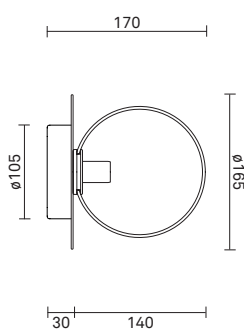

NUURA

LIILA 1 WALL/CEILING - Opal

Design: Sofie Refer, 2018. EU-model.

Liila 1 Wall/Ceiling in mouth blown Opal White glass and Light Silver finish.

Liila Collection has a Nordic simplistic yet sensuous look due to the fine reflections in the glass and metal. The mouth blown glass is elegantly framed by the metal disc in soft metallic finish.

While the version in Optic Clear glass creates sparkeling reflections, the version in Opal White glass completes the minimalistic Nordic look.

Liila 1 Wall/Ceiling works perfectly single or grouped in a decorative formation. Liila 1 also suits smaller rooms, the bathroom and the entrance hall.

Liila collection:

The Liila collection include the following products:

- Liila 1 Wall/Ceiling / Optic
- Liila 1 Wall/Ceiling / Opal
- Liila 1 Large Wall/Ceiling / Optic
- Liila 1 Large Wall/Ceiling / Opal
- Liila 12 Wall/Ceiling / Optic
- Liila 12 Wall/Ceiling / Opal