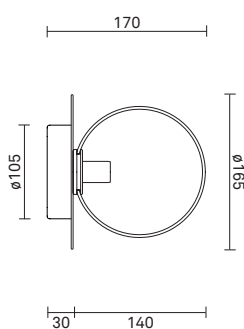

NUURA

LIILA 1 WALL/CEILING - Opal

Design: Sofie Refer, 2018. EU-model.

Liila 1 Wall/Ceiling in mouth blown Opal White glass and Nordic Gold finish.

Liila Collection has a Nordic simplistic yet sensuous look due to the fine reflections in the glass and metal. The mouth blown glass is elegantly framed by the metal disc in soft metallic finish.

While the version in Optic Clear glass creates sparkling reflections, the version in Opal White glass completes the minimalistic Nordic look.

Liila 1 Wall/Ceiling works perfectly single or grouped in a decorative formation. Liila 1 also suits smaller rooms, the bathroom and the entrance hall.

Liila collection:

The Liila collection include the following products:

- Liila 1 Wall/Ceiling / Optic
- Liila 1 Wall/Ceiling / Opal
- Liila 1 Large Wall/Ceiling / Optic
- Liila 1 Large Wall/Ceiling / Opal
- Liila 12 Wall/Ceiling / Optic
- Liila 12 Wall/Ceiling / Opal