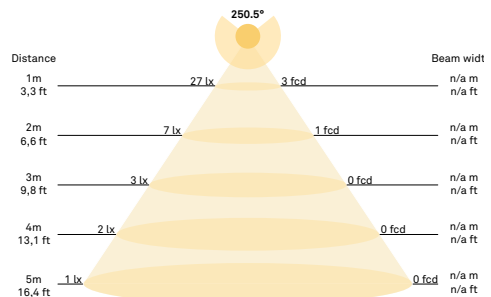

Dimmability:

Can be fitted with an aligned dimmer.

DALI compatible

Light calculations:

NUURA

LIILA 1 LARGE WALL/CEILING - Optic

Design: Sofie Refer, 2018. EU-model.

Liila 1 Large Wall/Ceiling in mouth blown Optic Clear glass and Ligth Silver finish.