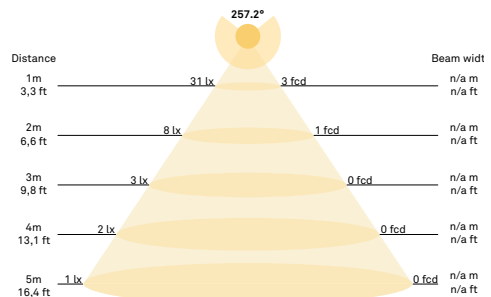

NUURA

TECHNICAL INFO

Product no.: 04480324

Type: Wall Light - Indoor

Colour:

Glass: Opal White

Metal: Light Silver

Materials:

Powder coated metal

Mouth-blown glass

Dimensions:

∅165mm x 170mm

Product weight:

Product: 999 g

Packaging:

Dimensions: L: 338mm x W: 194mm x H: 175mm

Weight: 475 g

Total weight incl. product: 1474 g

Number of parcels: 1

Material: Brown cardboard.

Packaging - weight - material:

Cardboard outside: 187 g

Cardboard inside: 274 g

Bubble wrap: 6 g

Plastic bag: 8 g

Cleaning:

Use a soft dry cloth to clean the product.

Do not use household cleaners.

Certifications and labels:

CE - CE-certified

IP20 - IP20

□ - Class II

Light source:

Socket: G9

Max wattage: 7W LED (Bulb not included)

Voltage (V): 220-240V

Recommended light source:

Illumination G9 (344-09), 3.6W LED, 2700K, 400lm

Energy efficiency class:

A++ (with recommended bulb)

Dimmability:

Can be fitted with an aligned dimmer.

DALI compatible

Light calculations: