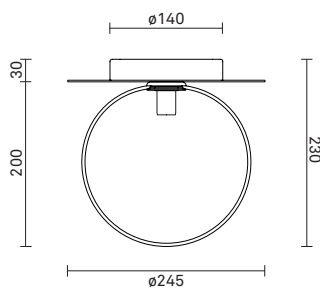

NUURA

LIILA 1 LARGE WALL/CEILING - Opal

Design: Sofie Refer, 2018. EU-model.

Liila 1 Large Wall/Ceiling in mouth blown Opal White glass and Light Silver finish.

Liila Collection has a Nordic simplistic yet sensuous look due to the fine reflections in the glass and metal. The mouth blown glass is elegantly framed by the metal disc in soft metallic finish.

While the version in Optic Clear glass creates sparkling reflections, the version in Opal White glass completes the minimalistic Nordic look.

Liila 1 Large Wall/Ceiling works perfectly single or grouped in a decorative formation. Liila 1 also suits smaller rooms, the bathroom and the entrance hall.

Liila collection:

The Liila collection include the following products:

- Liila 1 Wall/Ceiling / Optic
- Liila 1 Wall/Ceiling / Opal
- Liila 1 Large Wall/Ceiling / Optic
- Liila 1 Large Wall/Ceiling / Opal
- Liila 12 Wall/Ceiling / Optic
- Liila 12 Wall/Ceiling / Opal