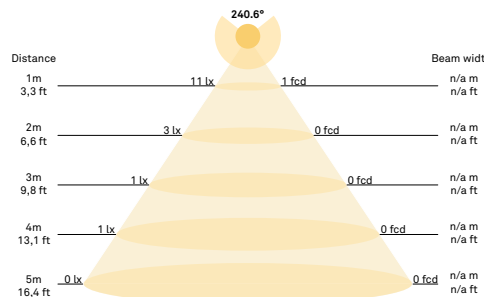

TECHNICAL INFO

Product no.: 04480123

Type: Wall Light - Indoor

Colour:

Glass: Optic Clear
Metal: Nordic Gold

Materials:

Powder coated metal
Mouth-blown glass

Dimensions:

∅165mm x 170mm

Product weight:

Product: 999 g

Packaging:

Dimensions: L: 338mm x W: 194mm x H: 175mm
Weight: 475 g
Total weight incl. product: 1474 g
Number of parcels: 1
Material: Brown cardboard.

Packaging - weight - material:

Cardboard outside: 187 g
Cardboard inside: 274 g
Bubble wrap: 6 g
Plastic bag: 8 g

Cleaning:

Use a soft dry cloth to clean the product.
Do not use household cleaners.

Certifications and labels:

CE - CE-certified
IP20 - IP20
 - Class II

Light source:

Socket: G9
Max wattage: 7W LED (Bulb not included)
Voltage (V): 220-240V

Recommended light source:

Illumination G9 (344-07), 2.3W LED, 2700K, 180lm

Energy efficiency class:

A+ (with recommended bulb)

Dimmability:

Can be fitted with an aligned dimmer.

DALI compatible

Light calculations: