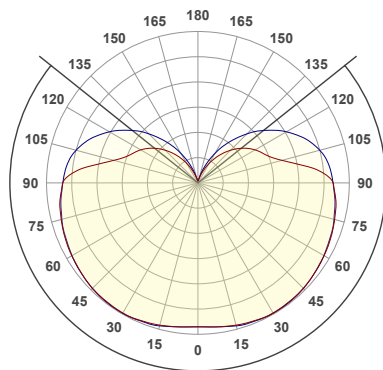

Dimmability:

Can be fitted with an aligned dimmer.

DALI compatible

Light calculations:

NUURA

LIILA 1 LARGE WALL/CEILING - Optic

Design: Sofie Refer, 2018. EU-model.

Liila 1 Large Wall/Ceiling in mouth blown Optic Clear glass and Nordic Gold finish.