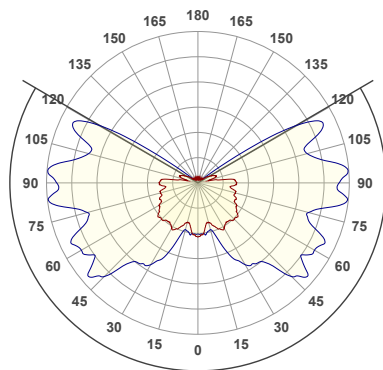

TECHNICAL INFO

Product no.: 04480123

Type: Wall Light - Indoor

Colour:

Glass: Optic Clear
Metal: Nordic Gold

Materials:

Powder coated metal
Mouth-blown glass

Dimensions:

∅165mm x 170mm

Product weight:

Product: 999 g

Packaging:

Dimensions: L: 338mm x W: 194mm x H: 175mm
Weight: 475 g
Total weight incl. product: 1474 g
Number of parcels: 1
Material: Brown cardboard.

Packaging - weight - material:

Cardboard outside: 187 g
Cardboard inside: 274 g
Bubble wrap: 6 g
Plastic bag: 8 g

Cleaning:

Use a soft dry cloth to clean the product.
Do not use household cleaners.

Certifications and labels:

CE - CE-certified
IP20 - IP20
 - Class II

Light source:

Socket: G9
Max wattage: 7W LED (Bulb not included)
Voltage (V): 220-240V

Recommended light source:

Illumination G9 (344-07), 2.3W LED, 2700K, 180lm

Energy efficiency class:

A+ (with recommended bulb)

Dimmability:

Can be fitted with an aligned dimmer.

DALI compatible

Light calculations: