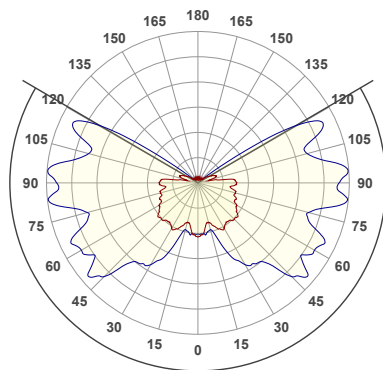

TECHNICAL INFO

Product no.: 04480323

Type: Wall Light - Indoor

Colour:

Glass: Optic Clear

Metal: Light Silver

Materials:

Powder coated metal

Mouth-blown glass

Dimensions:

∅165mm x 170mm

Product weight:

Product: 999 g

Packaging:

Dimensions: L: 338mm x W: 194mm x H: 175mm

Weight: 475 g

Total weight incl. product: 1474 g

Number of parcels: 1

Material: Brown cardboard.

Packaging - weight - material:

Cardboard outside: 187 g

Cardboard inside: 274 g

Bubble wrap: 6 g

Plastic bag: 8 g

Cleaning:

Use a soft dry cloth to clean the product.

Do not use household cleaners.

Certifications and labels:

CE - CE-certified

IP20 - IP20

□ - Class II

Light source:

Socket: G9

Max wattage: 7W LED (Bulb not included)

Voltage (V): 220-240V

Recommended light source:

Illumination G9 (344-07), 2.3W LED, 2700K, 180lm

Energy efficiency class:

A+ (with recommended bulb)

Dimmability:

Can be fitted with an aligned dimmer.

DALI compatible

Light calculations: