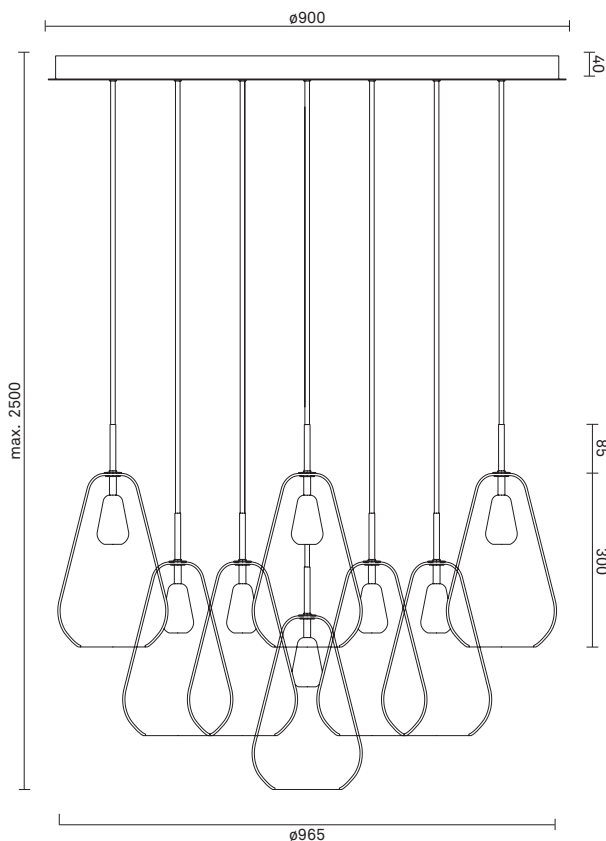

NUURA

ANOLI 13

Design: Sofie Refer, 2018. EU-model.

Anoli 13 - Small in mouth blown Gold glass and Nordic Gold finish. Incl. Ceiling plate.

Anoli Collection captures the tranquility of falling water droplets. The elegant droplets and golden warmth are the essence of the sophisticated pendant collection Anoli.

Glass: Gold
Metal: Nordic Gold
Cable: Black

Materials:

Powder coated metal
Mouth-blown glass
Fabric covered cable

Dimensions:

∅965mm x max. 2500mm
Ceiling plate: ∅900mm x 45mm
Fabric cable - Length: 2500mm

Product weight:

Product incl. ceiling plate: 28981 g
Ceiling plate: 16111 g

Packaging:

Pendant: L: 254mm x W: 254mm x H: 481mm
Ceiling plate: L: 1010mm x W: 1030mm x H: 240mm
Weight: 15295 g
Total weight incl. product: 44276 g
Number of parcels: 14
Material: Brown cardboard.