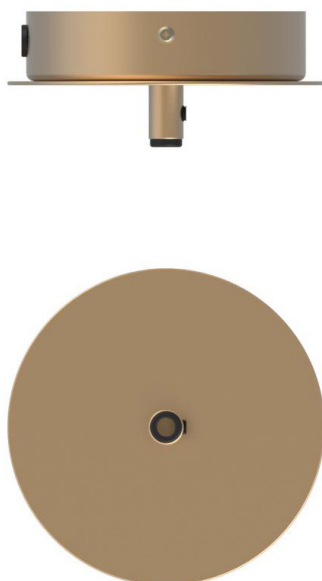

TECHNICAL INFO

Product no.: 01330122

Type: Suspension - Indoor

Colour:

Glass: Gold
Metal: Nordic Gold
Cable: Black

Materials:

Powder coated metal
Mouth-blown glass
Fabric covered cable

Dimensions:

∅190mm x 385mm
Ceiling plate: ∅120mm x 50mm
Fabric cable - Length: 2500mm

Product weight:

Product incl. ceiling plate: 1255 g
Ceiling plate: 265 g

Packaging:

Dimensions: L: 254mm x W: 254mm x H: 481mm
Weight: 916 g
Total weight incl. product: 2171 g
Number of parcels: 1
Material: Brown cardboard.

Included ceiling plate: