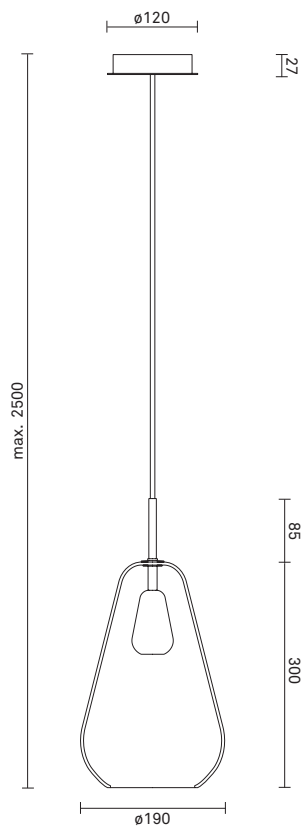

## ANOLI 1 - Medium

Design: Sofie Refer, 2018. EU-model.

**Anoli 1 - Medium in mouth blown Gold glass and Nordic Gold finish. Incl. Ceiling plate.**

Anoli Collection captures the tranquility of falling water droplets. The elegant droplets and golden warmth are the essence of the sophisticated pendant collection Anoli.

## TECHNICAL INFO

**Product no.:** 01330122

**Type:** Suspension - Indoor

**Colour:**

Glass: Gold  
Metal: Nordic Gold  
Cable: Black

**Materials:**

Powder coated metal  
Mouth-blown glass  
Fabric covered cable

**Dimensions:**

∅190mm x 385mm  
Ceiling plate: ∅120mm x 50mm  
Fabric cable - Length: 2500mm

**Product weight:**

Product incl. ceiling plate: 1255 g  
Ceiling plate: 265 g

**Packaging:**

Dimensions: L: 254mm x W: 254mm x H: 481mm  
Weight: 916 g  
Total weight incl. product: 2171 g  
Number of parcels: 1  
Material: Brown cardboard.