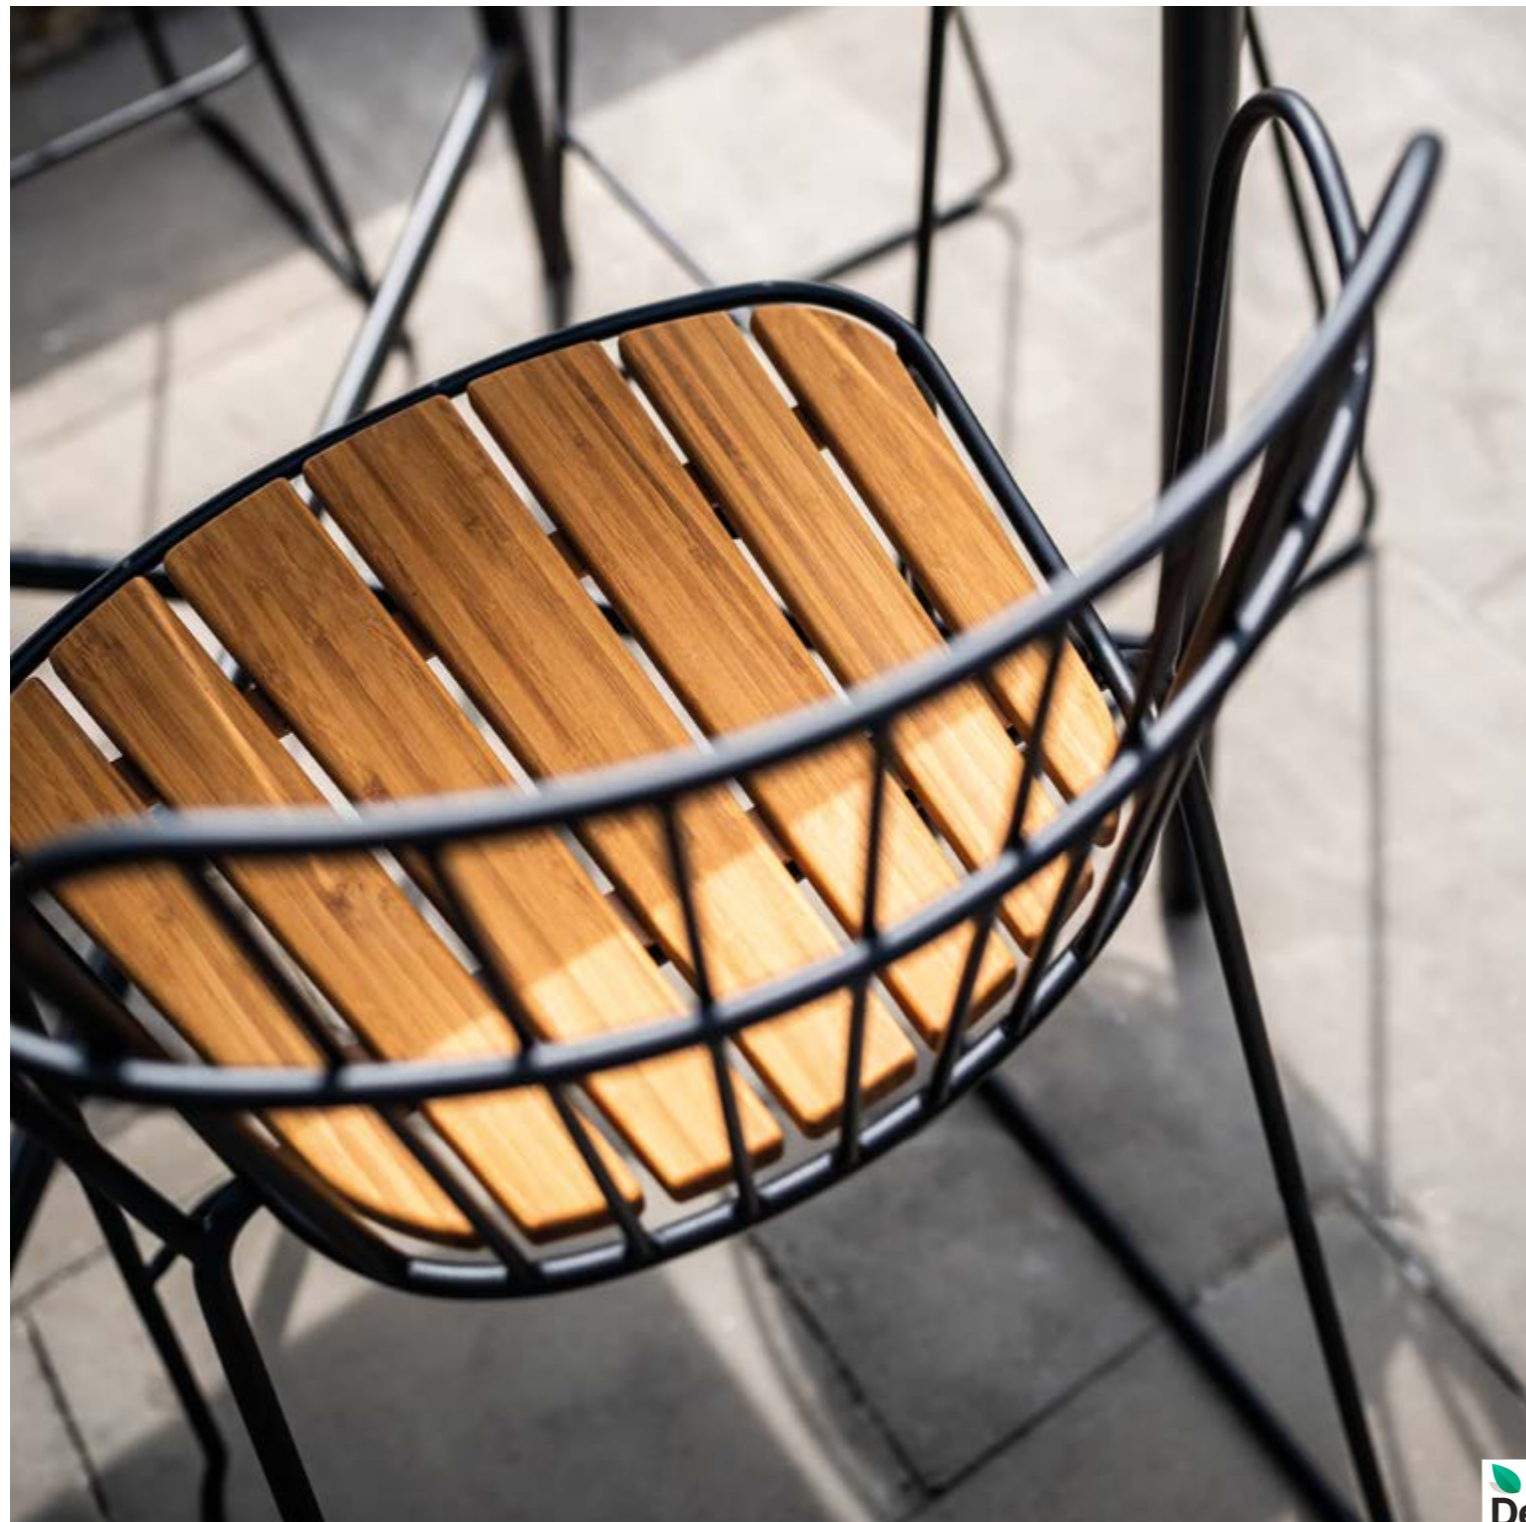

PAON

DINING & LOUNGE
SPECIFICATIONS

Powder coated steel frame

Bamboo seat

Maintenance: Oil / Repair lacquer

12804 PAON Bench