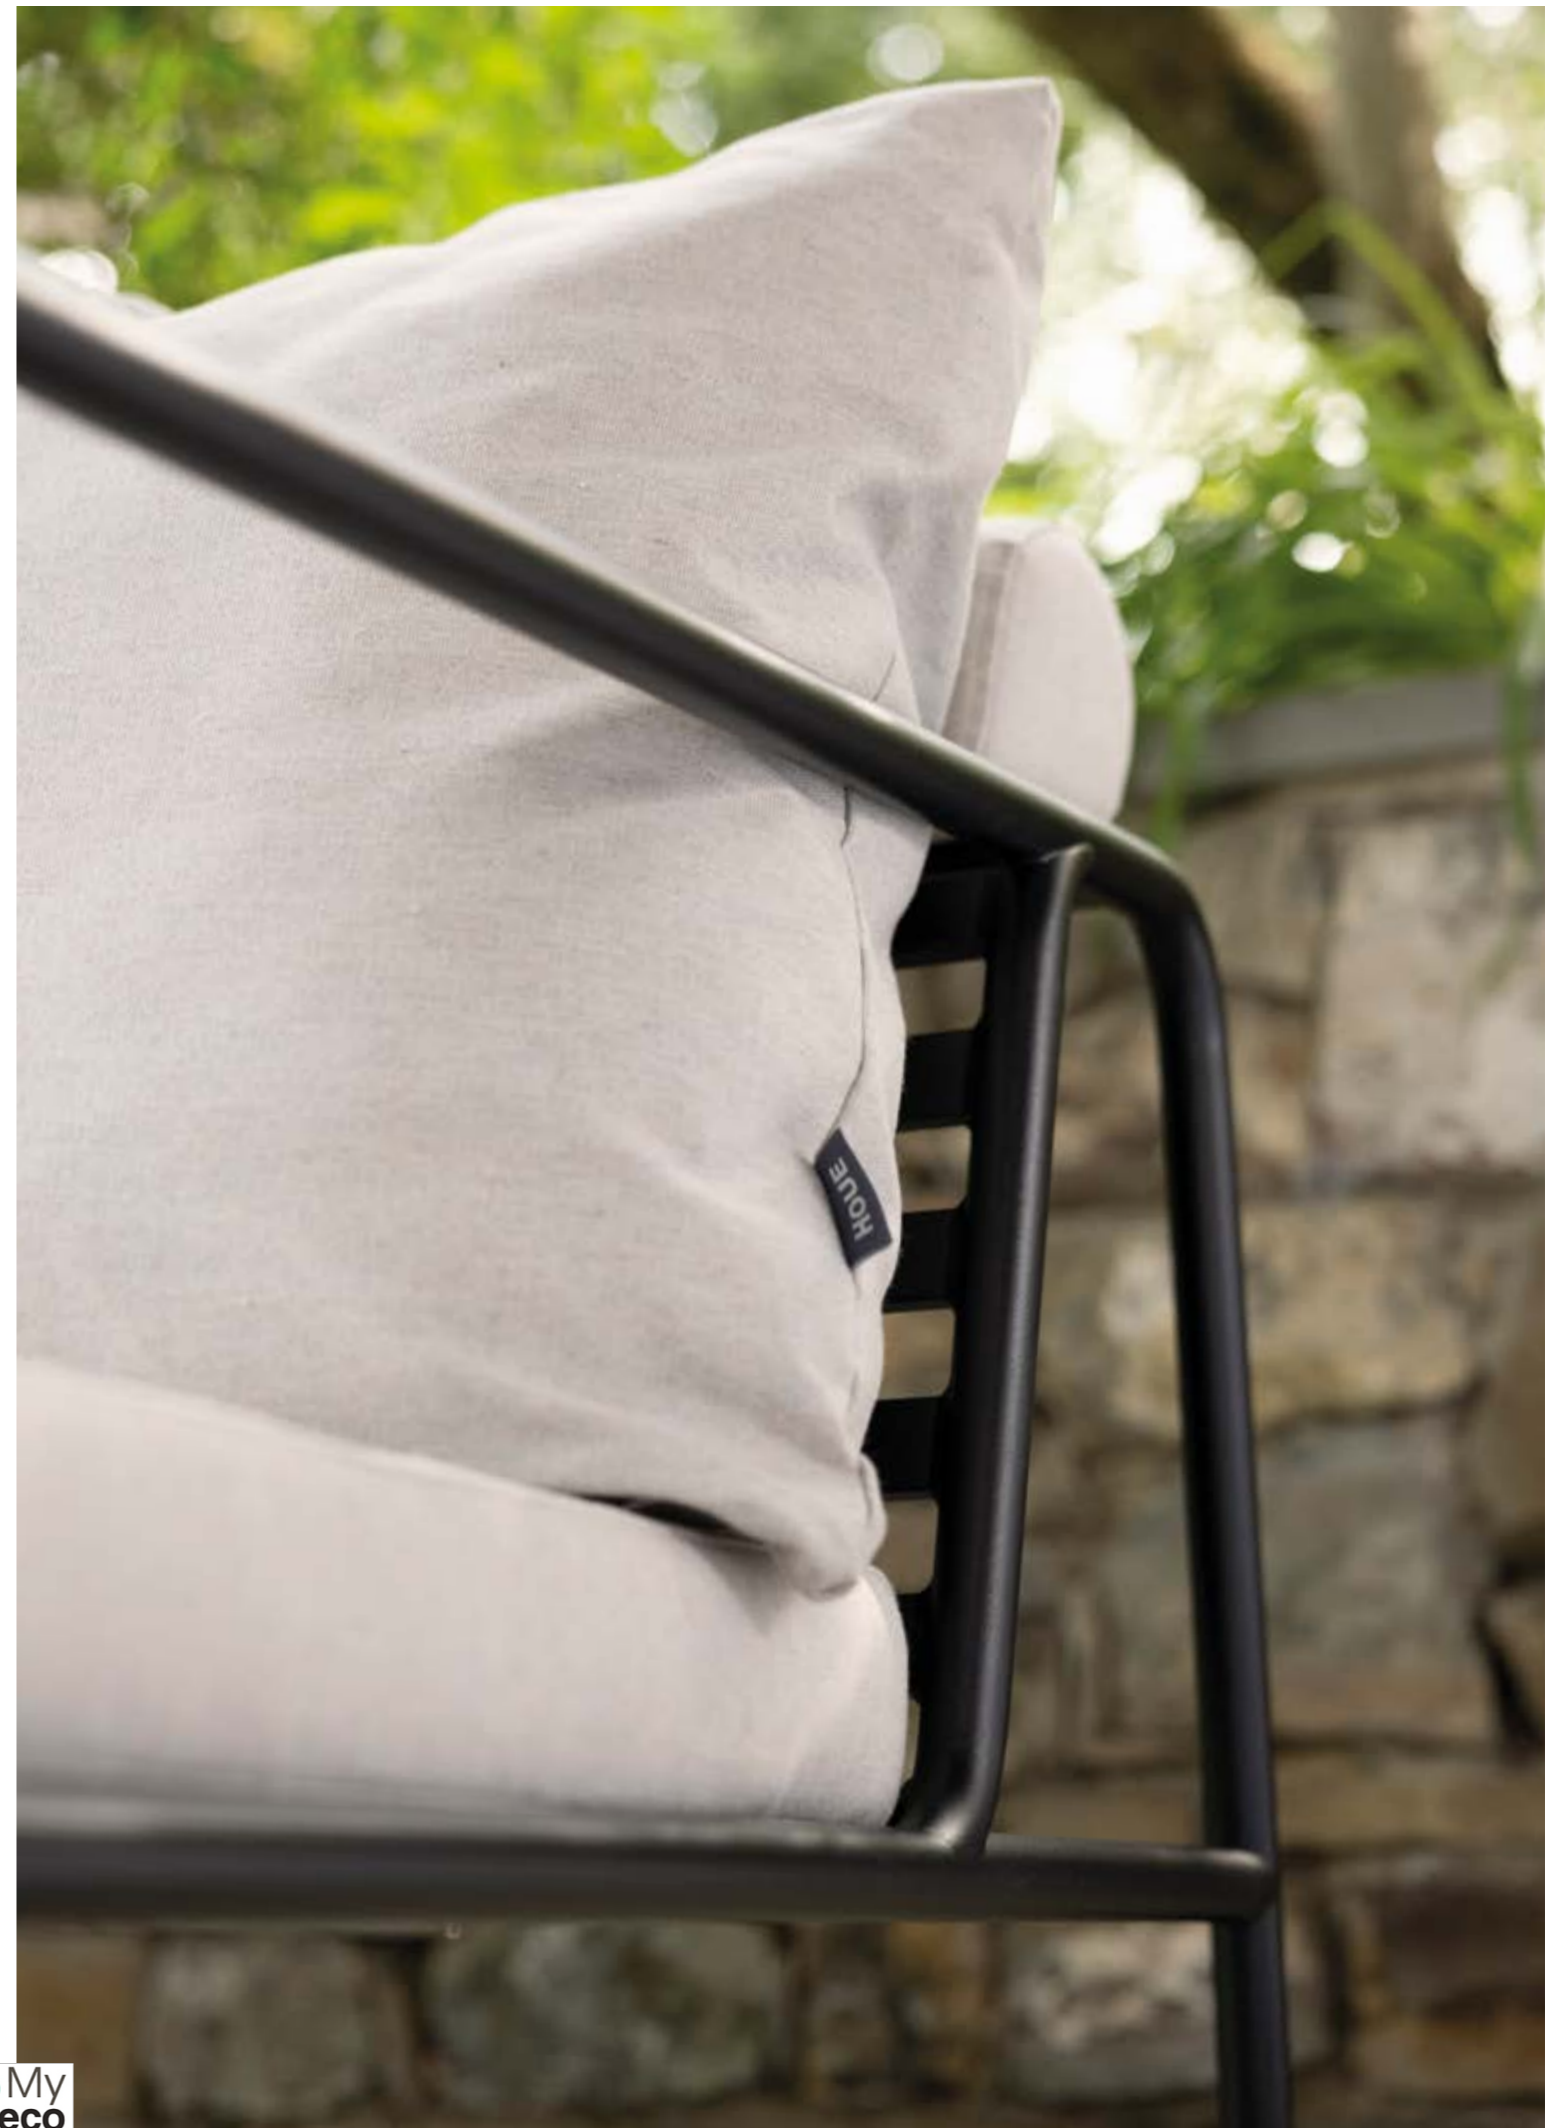

AVON

OUTDOOR LOUNGE

A lounge collection with frames in powder coated steel and soft cushions in Sunbrella Heritage and Basic fabric.

Tabletop in thermo ash (FSC® – FSC C153404).

The AVON collection is designed with focus on creating a lounge collection with a very light appearance and a low sleek profile, while maintaining a high level of comfort. The simplicity of the frame, where low lines ensure, that the design always appears stylish, with and without cushions – summer or winter.

The handle of the cushions is a statement. It also adds to the function of the product, making them easy to grab and store if needed.

Read more about AVON fabrics on page 144.

Designed by Henrik Pedersen

2 year warranty

uv protected

weather resistant

EN581