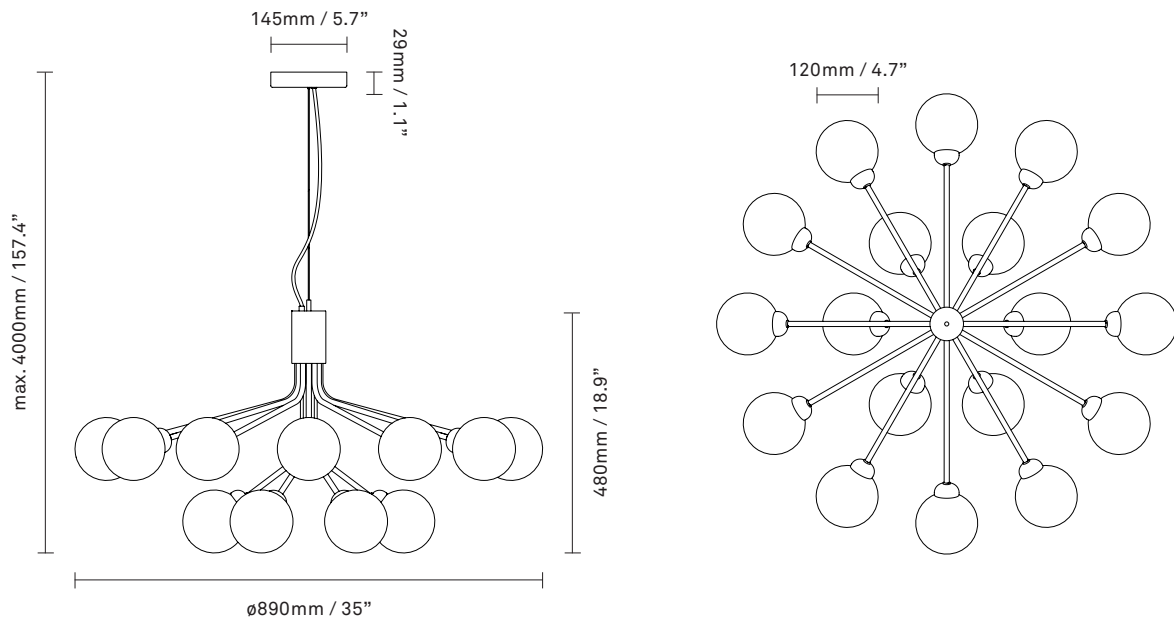

NUURA

APIALES 18
brushed brass / opal

Design: Sofie Refer, 2020

Apiales 18 in mouth-blown opal white glass and brushed brass finish.

Product no.: EU - 2051005 / US - 3051006

Type: Ceiling light - indoor

Colour: Glass: opal white / Metal: brushed brass
Cable: gold

Materials: Anodized metal, mouth-blown glass,
fabric covered cable

Dimensions: \varnothing 890mm / 35in x 480mm / 18.9in
Ceiling plate: \varnothing 145mm / 5.7in
x 29mm / 1.1in
Cable length: 4000mm / 157.4in
Glass: \varnothing 120mm / 4.7in

Weight: Product incl. ceiling plate: 7390 g

Packaging: Dimensions: L: 796mm / 31.3in x
W: 796mm / 31.3in x H: 520mm / 20.4in
Weight: 6620 g
Total weight incl. product: 14010 g
Number of parcels: 1
Material: Brown cardboard.