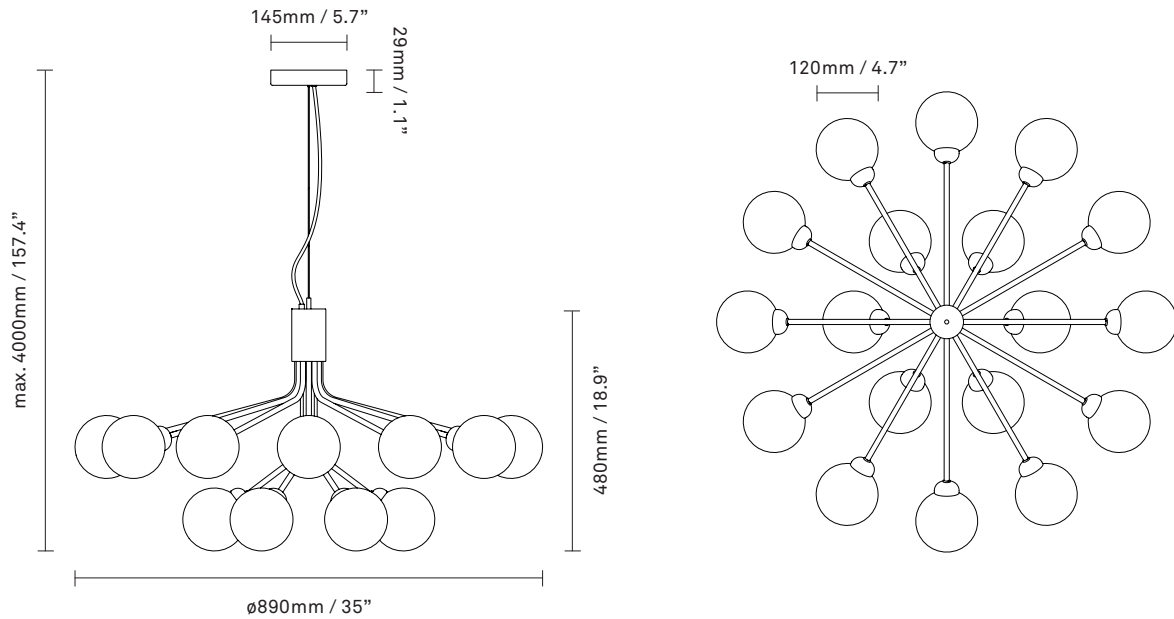

NUURA

APIALES 18
brushed brass / opal

Design: Sofie Refer, 2020

Apiales 18 in mouth-blown opal white glass and brushed brass finish.

Product no.: EU - 2051005 / US - 3051006

Type: Ceiling light - indoor

Colour: Glass: opal white / Metal: brushed brass
Cable: gold

Materials: Anodized metal, mouth-blown glass,
fabric covered cable

Dimensions: \varnothing 890mm / 35in x 480mm / 18.9in
Ceiling plate: \varnothing 145mm / 5.7in
x 29mm / 1.1in
Cable length: 4000mm / 157.4in
Glass: \varnothing 120mm / 4.7in

Weight: Product incl. ceiling plate: 7390 g

Packaging: Dimensions: L: 796mm / 31.3in x
W: 796mm / 31.3in x H: 520mm / 20.4in
Weight: 6620 g
Total weight incl. product: 14010 g
Number of parcels: 1
Material: Brown cardboard.