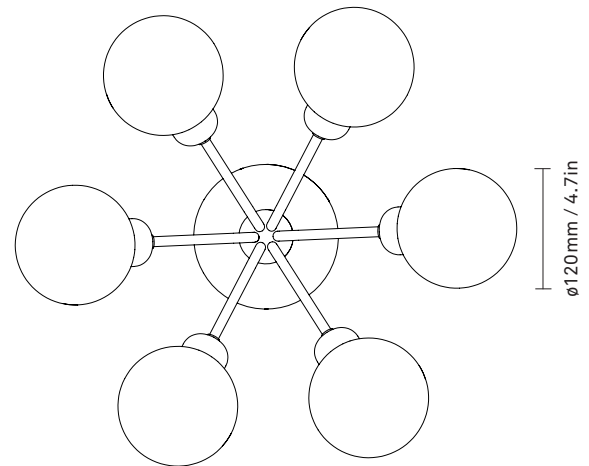

NUURA

APIALES 6 CEILING
satin black / opal

Design: Sofie Refer, 2022

Apiales 6 Ceiling is a ceiling-mounted lamp inspired by flowers. From a specially produced fixture, 6 metal arms in satin black finish unfold like flower stalks, paired with contrasting opal white glass globes from which a soft, ambient light is spread. Apiales 6 Ceiling has a height of just 29 cm, making it suitable for smaller rooms and rooms with lower ceilings.

Product no.: EU - 2059007 / US - 3059007

Type: Ceiling light - indoor

Colour: Glass: opal white / Metal: satin black

Materials: Anodized metal, mouth-blown glass

Dimensions: 500mm / 19.6in x 290mm / 11.4in
Glass: ø120mm / 4.7in

Weight: Armature + glass: 3130g

Packaging: Dimensions: L: 430mm / 16.9in x
W: 430mm / 16.9in x H: 300mm / 11.8in
Weight: 1300g
Total weight incl. product: 4430g
Number of parcels: 1
Material: Brown cardboard