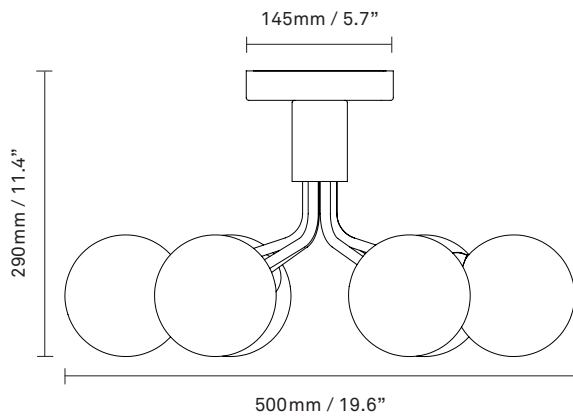

NUURA

APIALES 6 CEILING
satin black / opal

Design: Sofie Refer, 2022

Apiales 6 Ceiling is a ceiling-mounted lamp inspired by flowers. From a specially produced fixture, 6 metal arms in satin black finish unfold like flower stalks, paired with contrasting opal white glass globes from which a soft, ambient light is spread. Apiales 6 Ceiling has a height of just 29 cm, making it suitable for smaller rooms and rooms with lower ceilings.

Product no.: EU - 2059007 / US - 3059007

Type: Ceiling light - indoor

Colour: Glass: opal white / Metal: satin black

Materials: Anodized metal, mouth-blown glass

Dimensions: 500mm / 19.6in x 290mm / 11.4in
Glass: ø120mm / 4.7in

Weight: Armature + glass: 3130g

Packaging: Dimensions: L: 430mm / 16.9in x
W: 430mm / 16.9in x H: 300mm / 11.8in
Weight: 1300g
Total weight incl. product: 4430g
Number of parcels: 1
Material: Brown cardboard