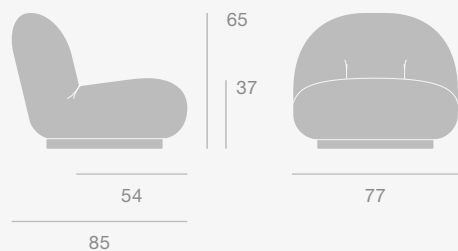

Base Colours

Black Matt, Brass Semi Matt

Top Finishes

Black Marquina Marble, Brown Emperador Marble, Green Guatemala Marble, Grey Emperador Marble, White Carrara Marble

Dimensions

MEETING ROOM

Pacha Lounge Chair

Pacha Lounge Chair & Paper Table Collection

Pacha Lounge Chair

Paper Side & Coffee Table

Base Colours

Pearl Gold, Soft Black Semi Matt

Finishes

American Walnut Matt Lacquered, Oak Semi Matt Lacquered

Dimensions

Dimensions

READING ROOM / LIBRARY

Beetle Counter & Bar Stool

Beetle Counter & Bar stool

Beetle Counter Stool - Unupholstered

Beetle Bar Stool - Unupholstered

Upholstery

Unupholstered, Fully Upholstered