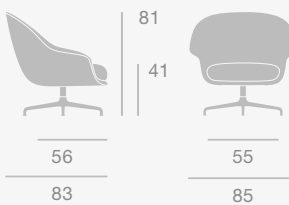

Dimensions

Dimensions

Adding personality to the occasional work station, it becomes a place where you want to be, work and take part in the dynamic community.

Bat Lounge Chair & TS Column Lounge Table

Bat Lounge Chair - Low Back - 4-Star Base

Bat Lounge Chair - High Back - 4-Star Base

Base Colours

Black Matt, Polished Aluminium

Base Colours

Black Matt, Polished Aluminium

Dimensions

Dimensions

TS Column Lounge Table

Base Colours

Black Matt, Brass Semi Matt

Top Finishes

Black Marquina Marble, Brown Emperador Marble, Green Guatemala Marble, Grey Emperador Marble, White Carrara Marble

Dimensions

MEETING ROOM

Pacha Lounge Chair