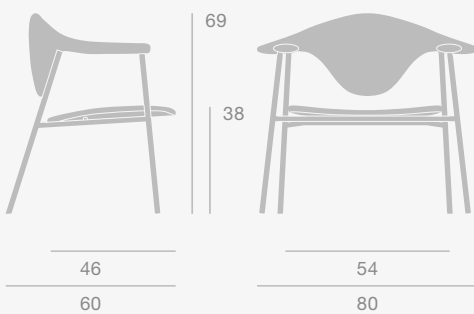

Dimensions

Dimensions

62 Collection

62 Dresser, 62 Desk, 62 Sideboard

Finish

American Walnut Semi Matt Lacquered

Dimensions

PRIVATE MEETING ROOM

Masculo Lounge Chair

Masculo Lounge Chair

Masculo Lounge Chair - 4-Leg Base

Masculo Lounge Chair - Sledge Base

Base Finish

Black

Base Finishes

Black Matt, Chrome

Dimensions

Dimensions

Masculo Lounge Chair - Wood Base

Masculo Lounge Chair - Swivel Base

Base Finishes

American Walnut Oiled, Black Stained Ash Semi Matt Lacquered, Oak Semi Matt Lacquered, Smoked Oak Matt Lacquered