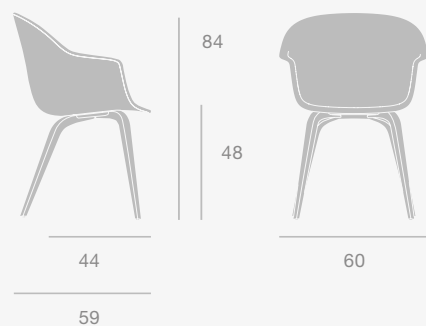

Dimensions

Atmospheric common areas create an inspiring environment throughout the day.

Coco Collection

Coco Dining, Coco Dining Armchair, Coco Counter Chair, Coco Bar Chair

Base Colour

Black

Dimensions

Modern Line Collection - Dining Height