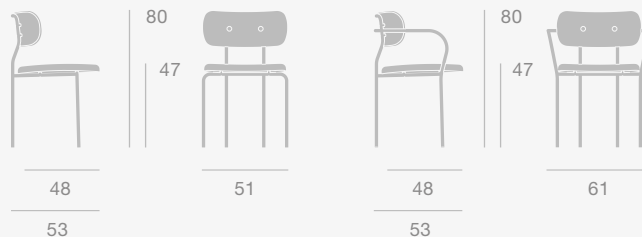

Dimensions

Atmospheric common areas create an inspiring environment throughout the day.

Coco Collection

Coco Dining, Coco Dining Armchair, Coco Counter Chair, Coco Bar Chair

Base Colour

Black

Dimensions

Modern Line Collection - Dining Height

Modern Line Dining
Lounge Chair

Base Colours

Black Semi Matt, Shiny Brass

Dimensions

Modern Line Dining Sofa

Base Colours

Black Semi Matt, Shiny Brass

Dimensions