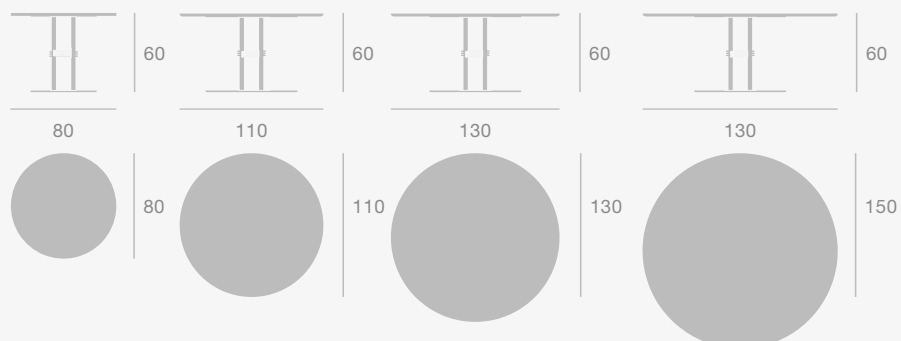

Bat Lounge Chair - High Back - 4-Star Base

Base Colours

Black Matt, Polished Aluminium

Base Colours

Black Matt, Polished Aluminium

Dimensions

Dimensions

TS Column Lounge Table

Base Colours

Black Matt, Brass Semi Matt

Top Finishes

Black Marquina Marble, Brown Emperador Marble, Green Guatemala Marble, Grey Emperador Marble, White Carrara Marble

Dimensions

MEETING ROOM

Pacha Lounge Chair