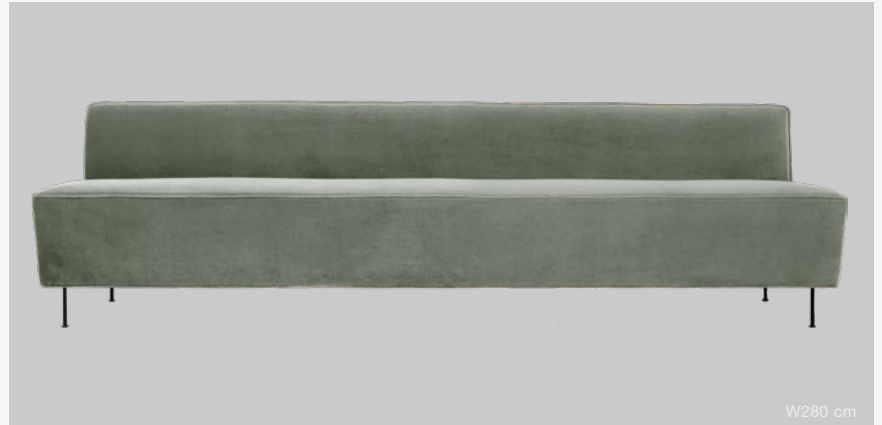

Modern Line Dining Sofa