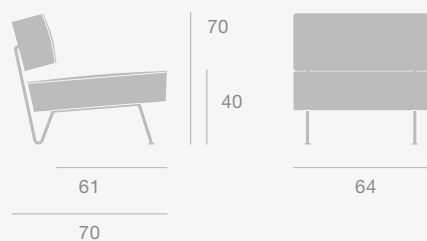

Black Semi Matt

Base Colours

Black Semi Matt, Brass Shiny

Dimensions

Dimensions

Gravity Floor Lamp XL

Base finishes

Black Marquina Marble, Grey Emperador Marble, White Carrara Marble

Shade Finishes

Canvas, White

Dimensions

Tail Lounge Chair & Multi-Lite Table Lamp

Tail Lounge Chair - Low Back

Tail Lounge Chair - High Back

Base Colours

Antique Brass, Black Semi Matt