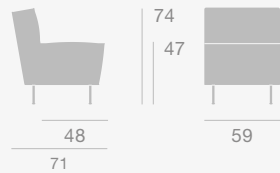

Dimensions

Atmospheric common areas create an inspiring environment throughout the day.

Coco Collection

Coco Dining, Coco Dining Armchair, Coco Counter Chair, Coco Bar Chair

Base Colour

Black

Dimensions

Modern Line Collection - Dining Height

Modern Line Dining
Lounge Chair

Base Colours

Black Semi Matt, Shiny Brass

Dimensions

Modern Line Dining Sofa

Base Colours

Black Semi Matt, Shiny Brass

Dimensions