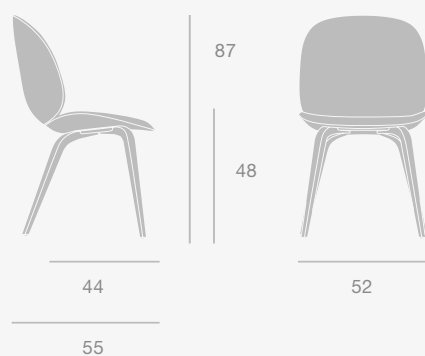

Dimensions