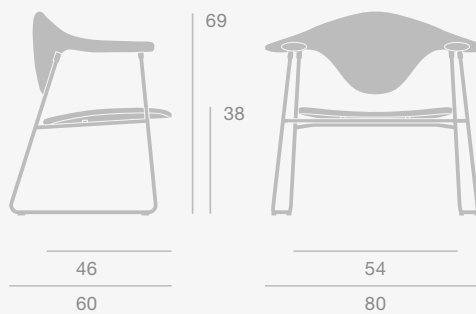

Dimensions

Dimensions

62 Collection

62 Dresser, 62 Desk, 62 Sideboard

Finish

American Walnut Semi Matt Lacquered

Dimensions

PRIVATE MEETING ROOM

Masculo Lounge Chair

Masculo Lounge Chair

Masculo Lounge Chair - 4-Leg Base

Masculo Lounge Chair - Sledge Base

Base Finish

Black

Base Finishes

Black Matt, Chrome

Dimensions

Dimensions

Masculo Lounge Chair - Wood Base

Masculo Lounge Chair - Swivel Base

Base Finishes

American Walnut Oiled, Black Stained Ash Semi Matt Lacquered, Oak Semi Matt Lacquered, Smoked Oak Matt Lacquered