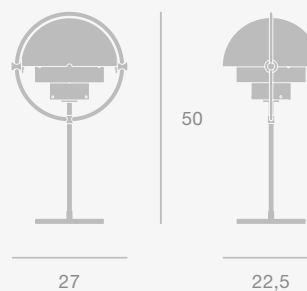

Base Colours

Antique Brass, Black Semi Matt

Dimensions

Dimensions

Multi-Lite Table Lamp

Base Finishes

Brass Shiny, Chrome

Shade Finishes

Brass Shiny, Black, Chrome, White

Dimensions

OPEN OFFICE

Bat & Beetle Meeting Chair, Bat Lounge Chair

Beetle Meeting Chair & Bat Meeting Chair

Beetle Meeting Chair - 4-Star Base

Bat Meeting Chair - 4-Star Base