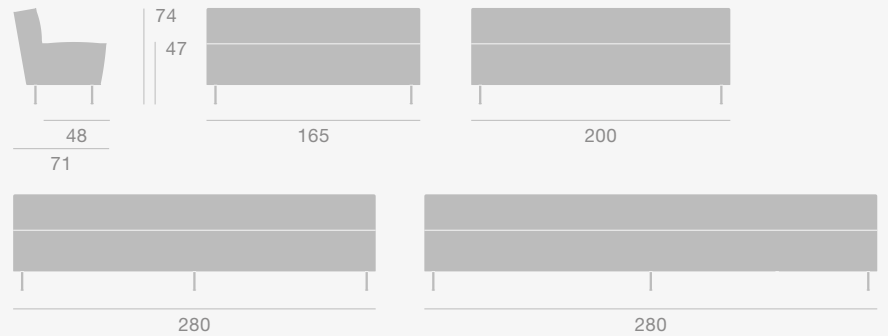

Modern Line Dining
Lounge Chair

Base Colours

Black Semi Matt, Shiny Brass

Dimensions

Modern Line Dining Sofa

Base Colours

Black Semi Matt, Shiny Brass

Dimensions