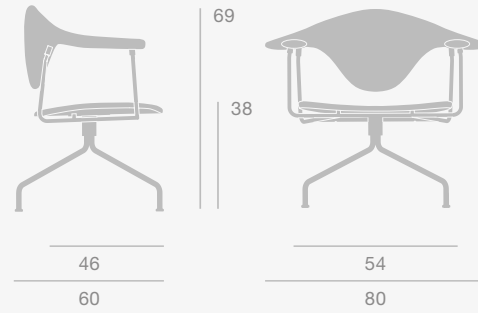

Dimensions

Dimensions

Masculo Lounge Chair - Wood Base

Masculo Lounge Chair - Swivel Base

Base Finishes

American Walnut Oiled, Black Stained Ash Semi Matt Lacquered, Oak Semi Matt Lacquered, Smoked Oak Matt Lacquered

Base Finishes

Black Semi Matt, Black Chrome

Dimensions

Dimensions

CREATIVE HEAD OFFICE

Stay Sofa

Stay Sofa

Stay Sofa - Wooden Legs