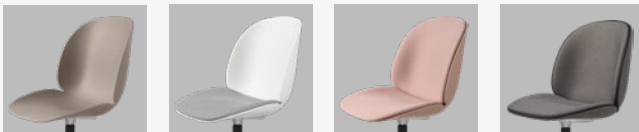

Shade Finishes

Canvas, White

Dimensions

Tail Lounge Chair & Multi-Lite Table Lamp

Tail Lounge Chair - Low Back

Tail Lounge Chair - High Back

Base Colours

Antique Brass, Black Semi Matt

Base Colours

Antique Brass, Black Semi Matt

Dimensions

Dimensions

Multi-Lite Table Lamp

Base Finishes

Brass Shiny, Chrome

Shade Finishes

Brass Shiny, Black, Chrome, White

Dimensions

OPEN OFFICE

Bat & Beetle Meeting Chair, Bat Lounge Chair

Beetle Meeting Chair & Bat Meeting Chair

Beetle Meeting Chair - 4-Star Base

Bat Meeting Chair - 4-Star Base

Upholstery

Unupholstered, Seat Upholstered, Front Upholstered, Fully Upholstered

Upholstery

Unupholstered, With Cushion, Front Upholstered, Fully Upholstered

Shell Colours

Black, Dark Green, Dark Pink, New Beige, Smoke Blue, Sweet Pink, Soft White