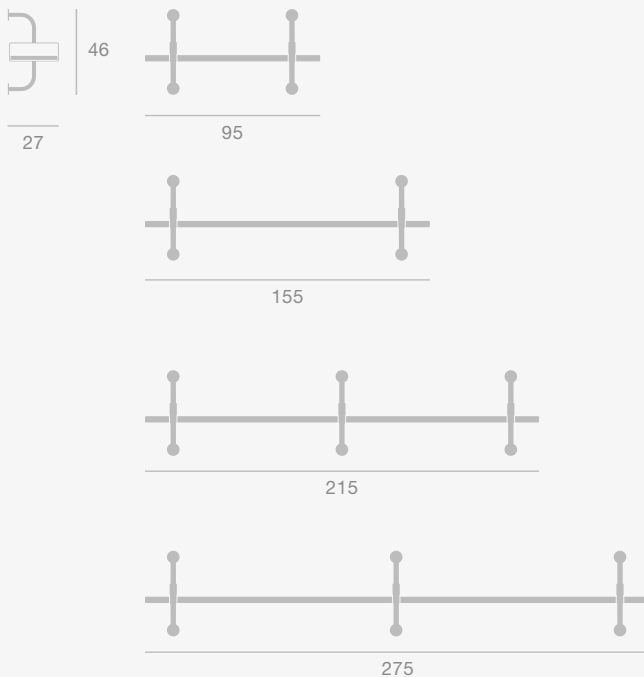

Dimensions

Dimensions