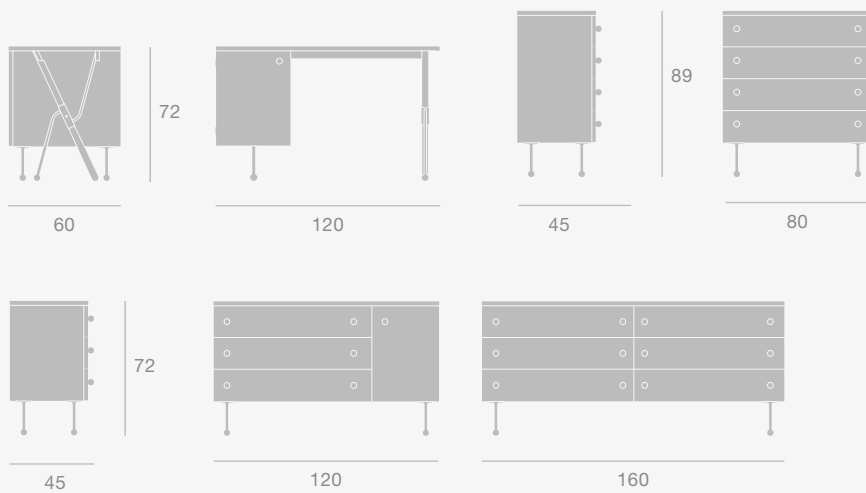

Dimensions

Dimensions

62 Collection

62 Dresser, 62 Desk, 62 Sideboard

Finish

American Walnut Semi Matt Lacquered

Dimensions

PRIVATE MEETING ROOM