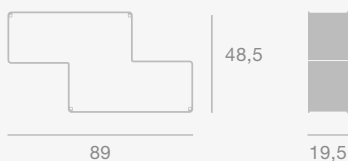

Dimensions

Dimensions