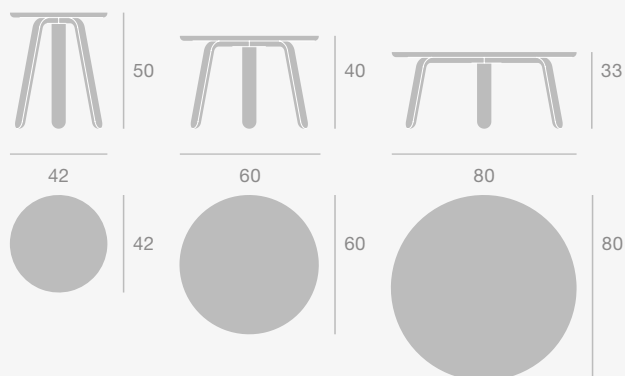

Base Colours

Black Matt, Brass Semi Matt

Top Finishes

Black Marquina Marble, Brown Emperador Marble, Green Guatemala Marble, Grey Emperador Marble, White Carrara Marble

Dimensions

MEETING ROOM

Pacha Lounge Chair

Pacha Lounge Chair & Paper Table Collection

Pacha Lounge Chair

Paper Side & Coffee Table

Base Colours

Pearl Gold, Soft Black Semi Matt

Finishes

American Walnut Matt Lacquered, Oak Semi Matt Lacquered

Dimensions

Dimensions

READING ROOM / LIBRARY

Beetle Counter & Bar Stool

Beetle Counter & Bar stool

Beetle Counter Stool - Unupholstered

Beetle Bar Stool - Unupholstered

Upholstery

Unupholstered, Fully Upholstered