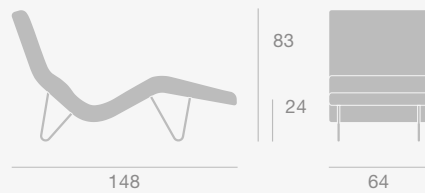

Dimensions