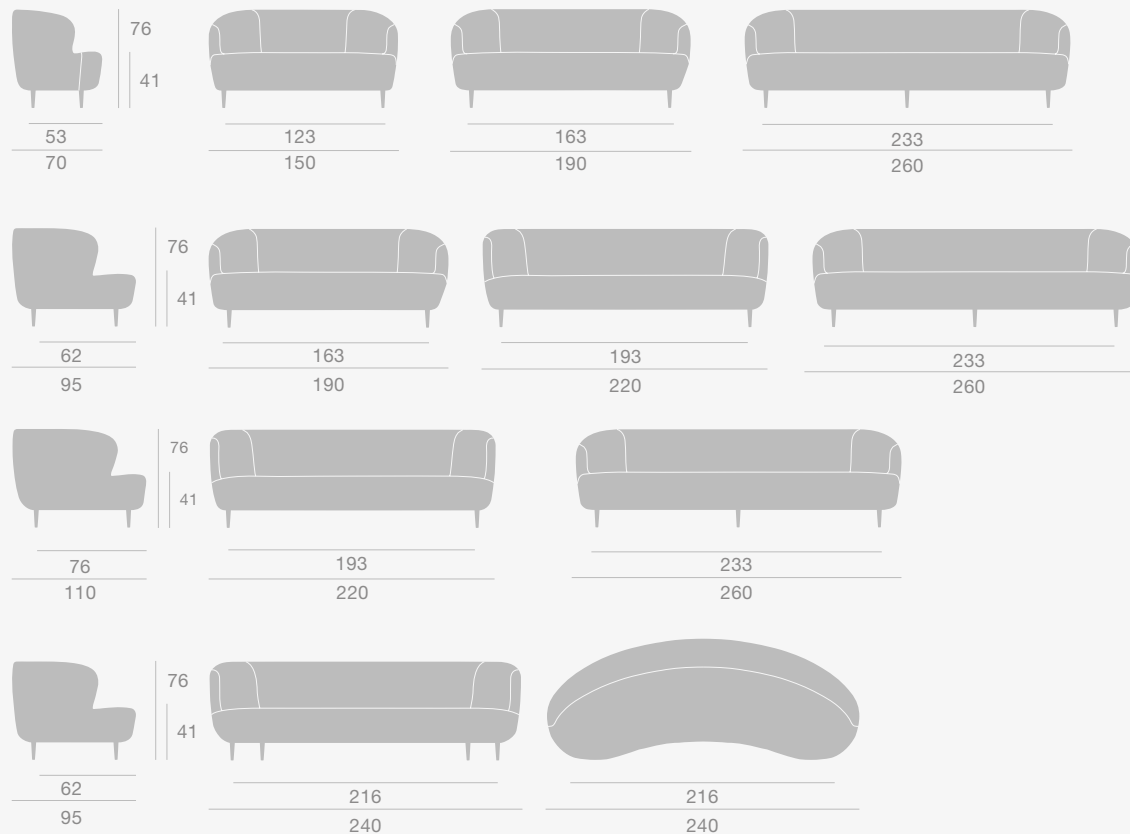

Dimensions