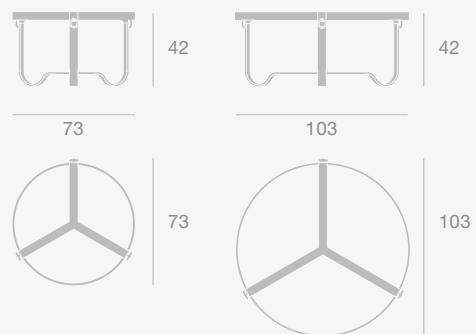

Dimensions

Beetle Lounge Chair

Beetle Lounge Chair - 4-Star Base

Beetle Lounge Chair - Wood Base

Base Colours

Black Matt, Polished Aluminium

Base Colours

American Walnut Matt Lacquered, Black Stained Beech Semi Matt Lacquered, Oak Semi Matt Lacquered, Smoked Oak Matt Lacquered

Dimensions

Dimensions

The informal meeting
area encourages relaxed
conversations in
comfortable seating.

GMG Chaise Longue & Adnet Coffee Table

GMG Chaise Longue

Adnet Coffee Table

Base Colour

Black

Finishes

Black Leather, Tan Leather

Dimensions

Dimensions

CONFERENCE ROOM

Démon Shelf, Dédal Shelf & 62 Collection

Démon & Dédal Shelf

Démon Shelf