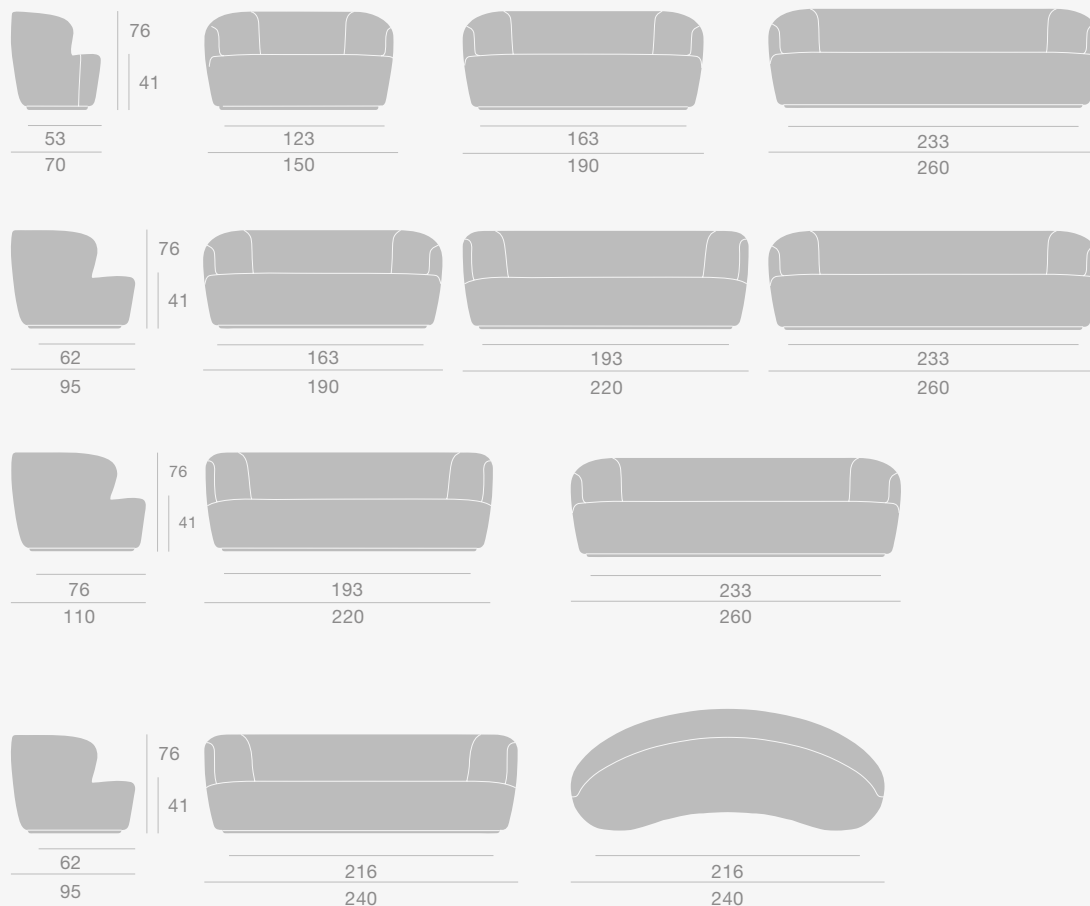

Base Colours

Black, Brass

Top Finishes

Black Marquina Marble, Brown Emperador Marble, Green Guatemala Marble, Grey Emperador Marble, White Carrara Marble

Dimensions

CORPORATE HEAD OFFICE

Stay Collection, Beetle Lounge Chair, GMG Chaise Longue
& Gravity Floor Lamp XL

Stay Collection

Stay Lounge Chair

Stay Sofa

Base Colour

Black

Base Colour

Black

Dimensions

Dimensions

Beetle Lounge Chair

Beetle Lounge Chair - 4-Star Base

Beetle Lounge Chair - Wood Base

Base Colours

Black Matt, Polished Aluminium

Base Colours

American Walnut Matt Lacquered, Black Stained Beech Semi Matt Lacquered, Oak Semi Matt Lacquered, Smoked Oak Matt Lacquered

Dimensions

Dimensions

The informal meeting
area encourages relaxed
conversations in
comfortable seating.

GMG Chaise Longue & Adnet Coffee Table

GMG Chaise Longue

Adnet Coffee Table

Base Colour

Black