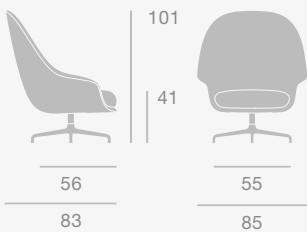

Dimensions

Dimensions

Adding personality to the occasional work station, it becomes a place where you want to be, work and take part in the dynamic community.

Bat Lounge Chair & TS Column Lounge Table

Bat Lounge Chair - Low Back - 4-Star Base

Bat Lounge Chair - High Back - 4-Star Base

Base Colours

Black Matt, Polished Aluminium

Base Colours

Black Matt, Polished Aluminium

Dimensions

Dimensions

TS Column Lounge Table

Base Colours

Black Matt, Brass Semi Matt

Top Finishes

Black Marquina Marble, Brown Emperador Marble, Green Guatemala Marble, Grey Emperador Marble, White Carrara Marble

Dimensions

MEETING ROOM

Pacha Lounge Chair