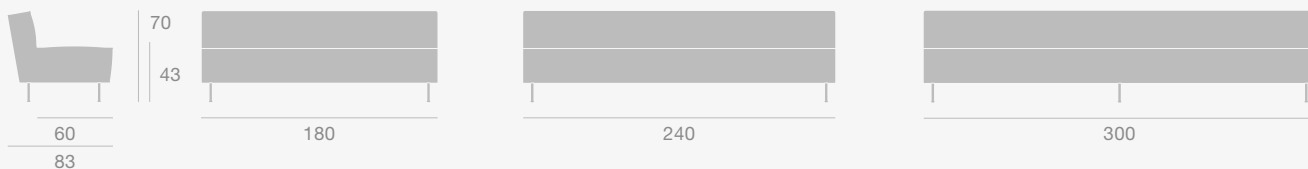

Modern Line Sofa

Base Colours

Black Semi Matt, Brass Shiny

Dimensions

GT Lounge Chair, Modern Line Lounge Chair & Gravity Floor Lamp XL

GT Lounge Chair

Modern Line Lounge Chair

Base Colour