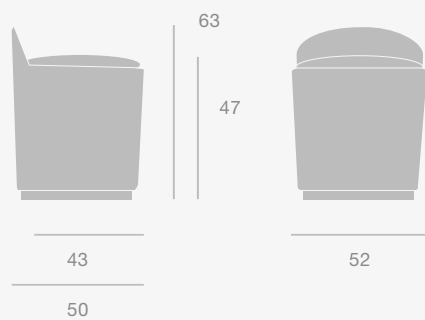

Shade Finishes

Canvas, White

Dimensions

Tail Lounge Chair & Multi-Lite Table Lamp

Tail Lounge Chair - Low Back

Tail Lounge Chair - High Back

Base Colours

Antique Brass, Black Semi Matt

Base Colours

Antique Brass, Black Semi Matt

Dimensions

Dimensions

Multi-Lite Table Lamp

Base Finishes

Brass Shiny, Chrome

Shade Finishes

Brass Shiny, Black, Chrome, White

Dimensions

OPEN OFFICE

Bat & Beetle Meeting Chair, Bat Lounge Chair

Beetle Meeting Chair & Bat Meeting Chair

Beetle Meeting Chair - 4-Star Base

Bat Meeting Chair - 4-Star Base