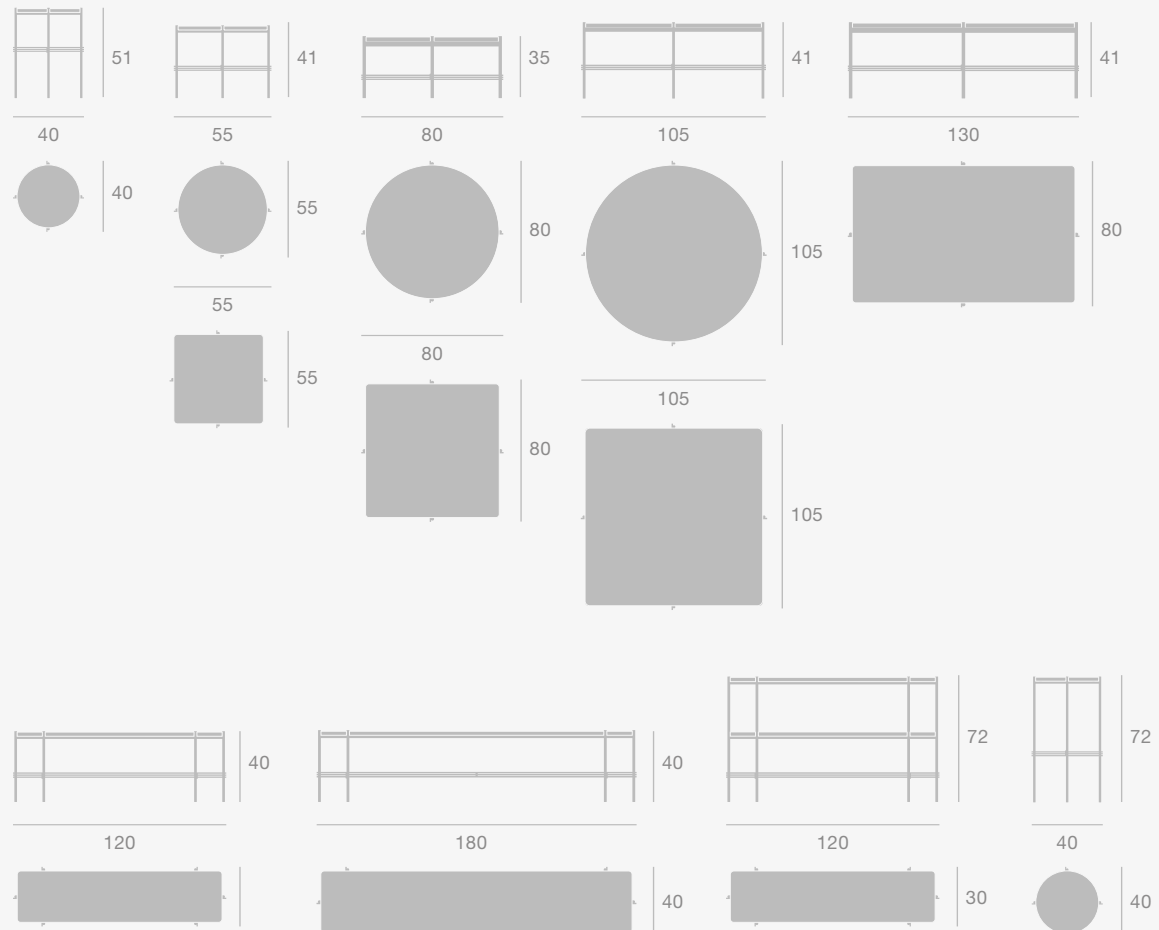

Base Colours

Black, Brass

Top Finishes

Black Marquina Marble, Brown Emperador Marble, Green Guatemala Marble, Grey Emperador Marble, White Carrara Marble

Dimensions

CORPORATE HEAD OFFICE

Stay Collection, Beetle Lounge Chair, GMG Chaise Longue
& Gravity Floor Lamp XL