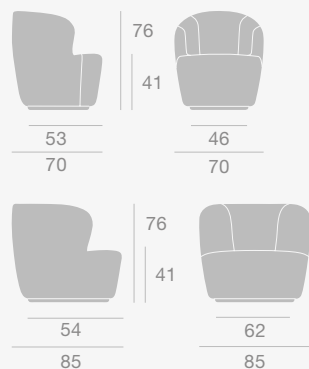

Base Colours

Black, Brass

Top Finishes

Black Marquina Marble, Brown Emperador Marble, Green Guatemala Marble, Grey Emperador Marble, White Carrara Marble

Dimensions

CORPORATE HEAD OFFICE

Stay Collection, Beetle Lounge Chair, GMG Chaise Longue
& Gravity Floor Lamp XL

Stay Collection

Stay Lounge Chair

Stay Sofa

Base Colour

Black

Base Colour

Black

Dimensions

Dimensions

Beetle Lounge Chair

Beetle Lounge Chair - 4-Star Base

Beetle Lounge Chair - Wood Base

Base Colours

Black Matt, Polished Aluminium

Base Colours

American Walnut Matt Lacquered, Black Stained Beech Semi Matt Lacquered, Oak Semi Matt Lacquered, Smoked Oak Matt Lacquered

Dimensions

Dimensions

The informal meeting
area encourages relaxed
conversations in
comfortable seating.

GMG Chaise Longue & Adnet Coffee Table

GMG Chaise Longue

Adnet Coffee Table

Base Colour

Black