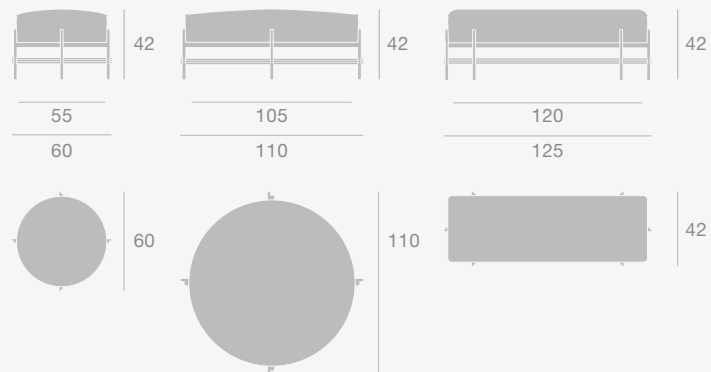

Modern Line Dining
Lounge Chair

Base Colours

Black Semi Matt, Shiny Brass

Dimensions

Modern Line Dining Sofa

Base Colours

Black Semi Matt, Shiny Brass

Dimensions

LOBBY

TS Collection

TS Collection

TS Pouffe

Base Colours

Black, Brass

Dimensions

TS Coffee Table & TS Console

Base Colours

Black, Brass

Top Finishes

Black Marquina Marble, Brown Emperador Marble, Green Guatemala Marble, Grey Emperador Marble, White Carrara Marble

Dimensions

CORPORATE HEAD OFFICE

Stay Collection, Beetle Lounge Chair, GMG Chaise Longue
& Gravity Floor Lamp XL