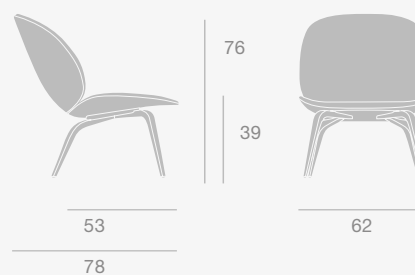

Stay Collection

Stay Lounge Chair

Stay Sofa

Base Colour

Black

Base Colour

Black

Dimensions

Dimensions

Beetle Lounge Chair

Beetle Lounge Chair - 4-Star Base

Beetle Lounge Chair - Wood Base

Base Colours

Black Matt, Polished Aluminium

Base Colours

American Walnut Matt Lacquered, Black Stained Beech Semi Matt Lacquered, Oak Semi Matt Lacquered, Smoked Oak Matt Lacquered

Dimensions

Dimensions

The informal meeting
area encourages relaxed
conversations in
comfortable seating.

GMG Chaise Longue & Adnet Coffee Table

GMG Chaise Longue

Adnet Coffee Table

Base Colour

Black