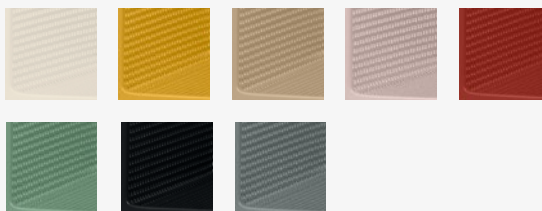

Dimensions

Beetle Lounge Chair

Beetle Lounge Chair - 4-Star Base

Beetle Lounge Chair - Wood Base

Base Colours

Black Matt, Polished Aluminium

Base Colours

American Walnut Matt Lacquered, Black Stained Beech Semi Matt Lacquered, Oak Semi Matt Lacquered, Smoked Oak Matt Lacquered

Dimensions

Dimensions

The informal meeting
area encourages relaxed
conversations in
comfortable seating.

GMG Chaise Longue & Adnet Coffee Table

GMG Chaise Longue

Adnet Coffee Table

Base Colour

Black

Dédal Shelf

Finishes

American Walnut Semi Matt Lacquered, Black Stained Ash Semi Matt Lacquered, Oak Semi Matt Lacquered

Colours

Cream White Semi Matt, Mustard Gold Semi Matt, Pairie Sand Semi Matt, Rose Semi Matt, Ruby Red Semi Matt, Smoke Green, Soft Black Semi Matt, Stone Grey Semi Matt