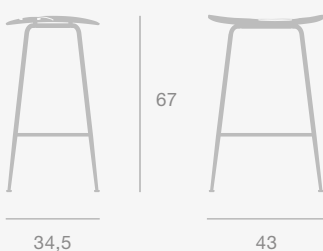

Dimensions

READING ROOM / LIBRARY

Beetle Counter & Bar Stool

Beetle Counter & Bar stool

Beetle Counter Stool - Unupholstered

Beetle Bar Stool - Unupholstered

Upholstery

Unupholstered, Fully Upholstered

Base Colours

Black Chrome, Black Matt, Brass Semi Matt

Base Colours

Black Chrome, Black Matt, Brass Semi Matt

Dimensions

Dimensions

CAFETERIA

Bat & Beetle Dining Chair, Coco Collection,
Modern Line Collection - Dining Height