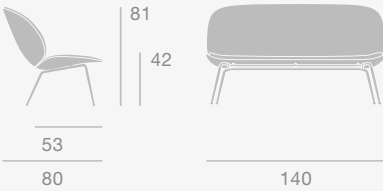

Beetle Sofa

Beetle Lounge Table

Base Finishes

Black Chrome, Black Matt, Brass Semi Matt

Dimensions

Top Finishes

Black Marquina Marble, Brown Emperador Marble, Green Guatemala Marble, Grey Emperador Marble, White Carrara Marble, Black Nano Laminat, Soft White Nano Laminat

Base Colours

Black Matt, Soft White Semi Matt, Polished Aluminium

Dimensions

Product Details

PAGE 04 - 05

Modern Line Sofa - 300 X 83 cm
Modern Line Sofa - 200 X 83 cm
GT Lounge Chair
Modern Line Pouffe Ø38 cm
Gravity Floor Lamp XL - Low
Gravity Floor Lamp XL - High
Paper Coffee Table - Ø60 cm
Paper Coffee Table - Ø80 cm
Paper Side Table - Ø42 cm
Turbo Pendant - Ø62 cm
Modern Line Pouffe - Ø38 cm
TS Coffee Table Square - 105x105 cm
TS Coffee Table Square - 80x80 cm
TS Console - 1 Rack - 120 x 30 cm
Stay Lounge Chair - Small
Tail Lounge Chair - High Back
Beetle Lounge Table - Ø70 cm
Multi-Lite Table Lamp
B-4 Table Lamp
Matégot Bowl