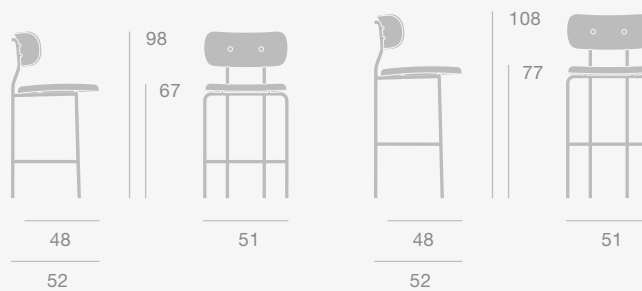

Dimensions

Atmospheric common areas create an inspiring environment throughout the day.

Coco Collection

Coco Dining, Coco Dining Armchair, Coco Counter Chair, Coco Bar Chair

Base Colour

Black

Dimensions

Modern Line Collection - Dining Height

Modern Line Dining
Lounge Chair

Base Colours

Black Semi Matt, Shiny Brass

Dimensions

Modern Line Dining Sofa

Base Colours

Black Semi Matt, Shiny Brass

Dimensions