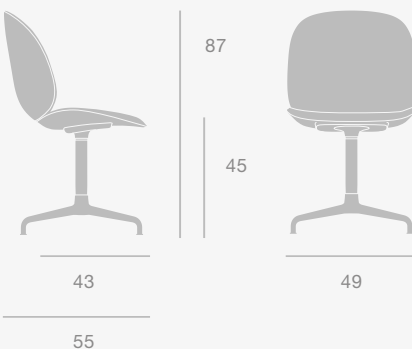

Brass Shiny, Black, Chrome, White

Dimensions

OPEN OFFICE

Bat & Beetle Meeting Chair, Bat Lounge Chair

Beetle Meeting Chair & Bat Meeting Chair

Beetle Meeting Chair - 4-Star Base

Bat Meeting Chair - 4-Star Base

Dimensions

Dimensions

Adding personality to the occasional work station, it becomes a place where you want to be, work and take part in the dynamic community.

Bat Lounge Chair & TS Column Lounge Table

Bat Lounge Chair - Low Back - 4-Star Base

Bat Lounge Chair - High Back - 4-Star Base

Base Colours

Black Matt, Polished Aluminium

Base Colours

Black Matt, Polished Aluminium

Dimensions

Dimensions

TS Column Lounge Table