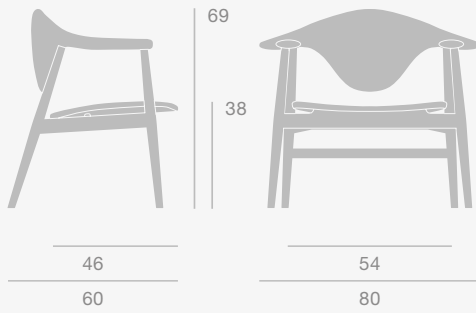

Dimensions

Dimensions

Masculo Lounge Chair - Wood Base

Masculo Lounge Chair - Swivel Base

Base Finishes

American Walnut Oiled, Black Stained Ash Semi Matt Lacquered, Oak Semi Matt Lacquered, Smoked Oak Matt Lacquered

Base Finishes

Black Semi Matt, Black Chrome

Dimensions

Dimensions

CREATIVE HEAD OFFICE

Stay Sofa

Stay Sofa

Stay Sofa - Wooden Legs