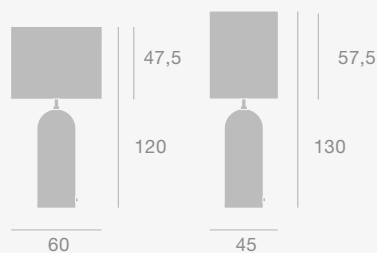

Dimensions