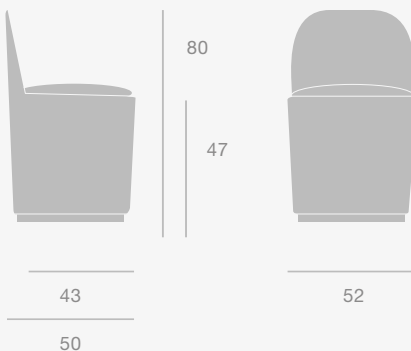

Shade Finishes

Canvas, White

Dimensions

Tail Lounge Chair & Multi-Lite Table Lamp

Tail Lounge Chair - Low Back

Tail Lounge Chair - High Back

Base Colours

Antique Brass, Black Semi Matt

Base Colours

Antique Brass, Black Semi Matt

Dimensions

Dimensions

Multi-Lite Table Lamp

Base Finishes

Brass Shiny, Chrome

Shade Finishes

Brass Shiny, Black, Chrome, White

Dimensions

OPEN OFFICE

Bat & Beetle Meeting Chair, Bat Lounge Chair

Beetle Meeting Chair & Bat Meeting Chair

Beetle Meeting Chair - 4-Star Base

Bat Meeting Chair - 4-Star Base