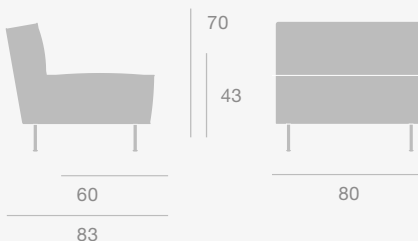

Black Semi Matt

Base Colours

Black Semi Matt, Brass Shiny

Dimensions

Dimensions

Gravity Floor Lamp XL

Base finishes

Black Marquina Marble, Grey Emperador Marble, White Carrara Marble