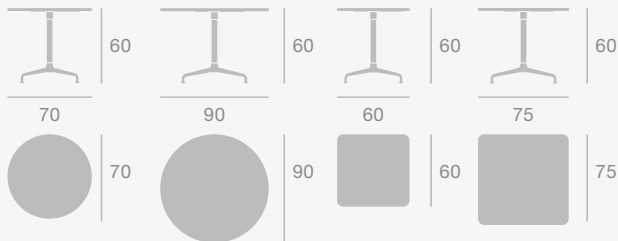

Beetle Sofa

Beetle Lounge Table

Base Finishes

Black Chrome, Black Matt, Brass Semi Matt

Dimensions

Top Finishes

Black Marquina Marble, Brown Emperador Marble, Green Guatemala Marble, Grey Emperador Marble, White Carrara Marble, Black Nano Laminat, Soft White Nano Laminat

Base Colours

Black Matt, Soft White Semi Matt, Polished Aluminium

Dimensions

Product Details

PAGE 04 - 05

Modern Line Sofa - 300 X 83 cm
Modern Line Sofa - 200 X 83 cm
GT Lounge Chair
Modern Line Pouffe Ø38 cm
Gravity Floor Lamp XL - Low
Gravity Floor Lamp XL - High
Paper Coffee Table - Ø60 cm
Paper Coffee Table - Ø80 cm
Paper Side Table - Ø42 cm
Turbo Pendant - Ø62 cm
Modern Line Pouffe - Ø38 cm
TS Coffee Table Square - 105x105 cm
TS Coffee Table Square - 80x80 cm
TS Console - 1 Rack - 120 x 30 cm
Stay Lounge Chair - Small
Tail Lounge Chair - High Back
Beetle Lounge Table - Ø70 cm
Multi-Lite Table Lamp
B-4 Table Lamp
Matégot Bowl