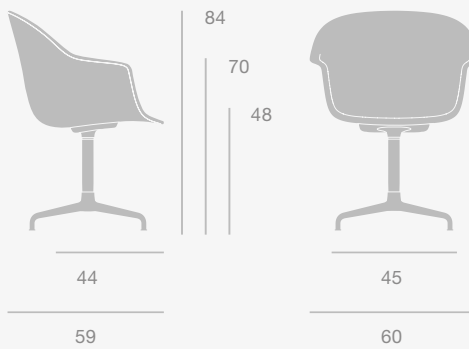

Brass Shiny, Black, Chrome, White

Dimensions

OPEN OFFICE

Bat & Beetle Meeting Chair, Bat Lounge Chair

Beetle Meeting Chair & Bat Meeting Chair

Beetle Meeting Chair - 4-Star Base

Bat Meeting Chair - 4-Star Base

Dimensions

Dimensions

Adding personality to the occasional work station, it becomes a place where you want to be, work and take part in the dynamic community.

Bat Lounge Chair & TS Column Lounge Table

Bat Lounge Chair - Low Back - 4-Star Base

Bat Lounge Chair - High Back - 4-Star Base

Base Colours

Black Matt, Polished Aluminium

Base Colours

Black Matt, Polished Aluminium

Dimensions

Dimensions

TS Column Lounge Table