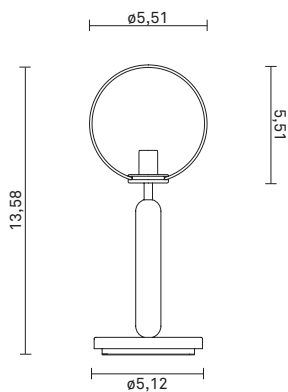

NUURA

TECHNICAL INFO

Product no.: 95530223

Type: Table Light - Indoor

Colour:

Glass: Optic Clear

Metal: Rock Grey

Cable: Black

Materials:

Powder coated metal

Mouth-blown glass

Fabric covered cable

Dimensions:

ø5,51in x 13,58in

Fabric cable - Length: 78,74in

Product weight:

Product: 1927 g

Packaging:

Dimensions: L: 16,5in x W: 6,1in x H: 5,71in

Weight: 441 g

Total weight incl. product: 2368 g

Number of parcels: 1

Material: Brown cardboard.

Packaging - weight - material: