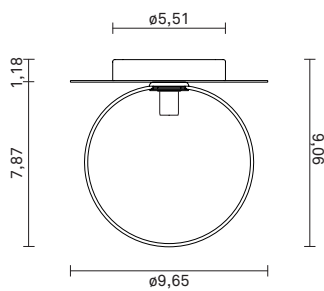

NUURA

LIILA 1 LARGE WALL/CEILING - Opal

Design: Sofie Refer, 2018. US-model.

Liila 1 Large Wall/Ceiling in mouth blown Opal White glass and Light Silver finish.

Liila Collection has a Nordic simplistic yet sensuous look due to the fine reflections in the glass and metal. The mouth blown glass is elegantly framed by the metal disc in soft metallic finish.

While the version in Optic Clear glass creates sparkeling reflections, the version in Opal White glass completes the minimalistic Nordic look.

Liila 1 Large Wall/Ceiling works perfectly single or grouped in a decorative formation. Liila 1 also suits smaller rooms, the bathroom and the entrance hall.

Liila collection:

The Liila collection include the following products:

- Liila 1 Wall/Ceiling / Optic
- Liila 1 Wall/Ceiling / Opal
- Liila 1 Large Wall/Ceiling / Optic
- Liila 1 Large Wall/Ceiling / Opal
- Liila 12 Wall/Ceiling / Optic
- Liila 12 Wall/Ceiling / Opal