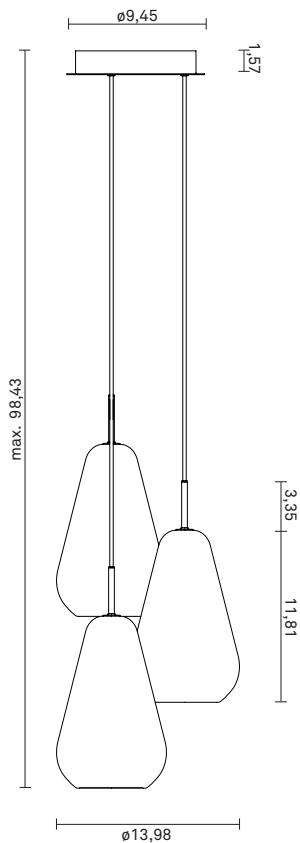

NUURA

ANOLI 3 - Opal

Design: Sofie Refer, 2018. US-model.

Anoli 3 - Small in mouth blown Gold glass and Nordic Gold finish. Incl. Ceiling plate.

Anoli Collection captures the tranquility of falling water droplets. The elegant droplets and golden warmth are the essence of the sophisticated pendant collection Anoli.

The elegant yet simple drop shape is emphasized by the finest mouth blown glass and light gold metal.

The collection ranges from sleek pendants to elegant chandeliers and can be customised for larger projects and private homes.

Anoli 3 is suitable over dining tables, side tables and corner spaces.

Anoli collection:

The Anoli collection include the following products:

- Anoli 1 - Small
- Anoli 1 - Small / Opal
- Anoli 1 - Medium
- Anoli 1 - Medium / Opal
- Anoli 3
- Anoli 3 / Opal
- Anoli 6
- Anoli 13