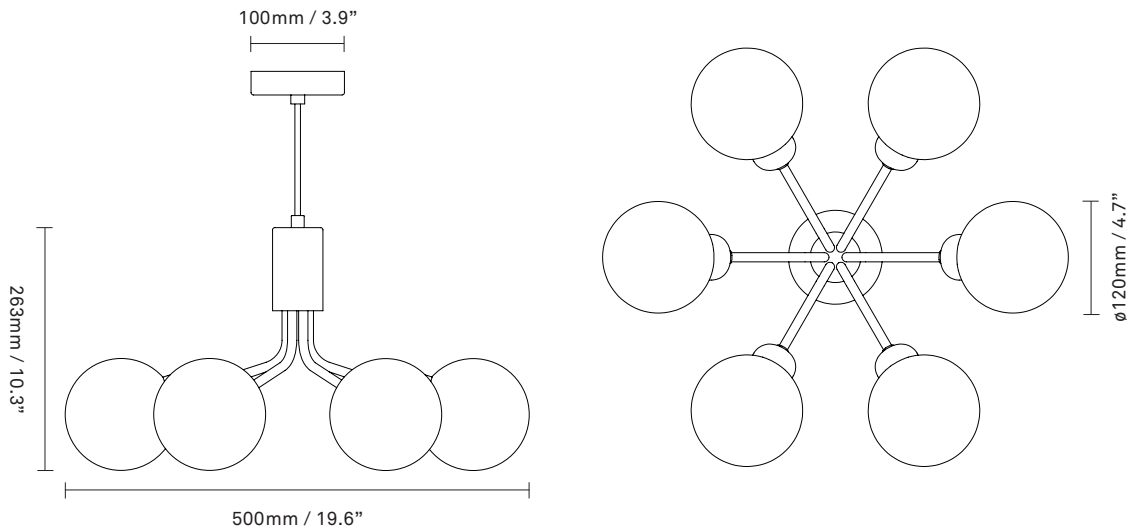

# NUURA

**APIALES 6**  
**satin black / opal**

Design: Sofie Refer, 2022

**Apiales 6** is inspired by our chandeliers Apiales 9 and Apiales 18, interpreted in a new multi-light pendant version. This smaller chandelier consists of 6 opal white glass globes from which light is softly diffused and accentuated by the metal arms in smooth satin black finish.

**Product no.:** EU - 2053009 / US - 3053009

**Certifications:** CE, IP20, Class I

**Type:** Ceiling light - indoor

**For information about IP ratings, click [here](#)**

**Colour:** Glass: opal white / Metal: satin black  
Cable: black

**Dimensions:** 500mm / 19.6in x 263mm / 10.3in  
Glass:  $\varnothing$ 120mm / 4.7in  
Cable length: 4000mm / 157.4in

**Weight:** Armature + glass: 3050g

**Light source not included**

**Packaging:** Dimensions: L: 430mm / 16.9in x  
W: 430mm / 16.9in x H: 300mm / 11.8in  
Weight: 1300g  
Total weight incl. product: 4350g  
Number of parcels: 1  
Material: Brown cardboard