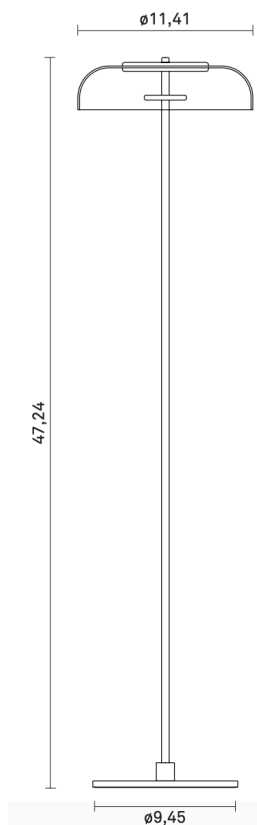

## TECHNICAL INFO

**Product no.:** 96590724

**Type:** Floor Light - Indoor

**Colour:**

Glass: Opal White

Metal: Black

Cable: Black

**Materials:**

Powder coated metal

Mouth-blown glass

Fabric covered cable

**Dimensions:**

ø290mm x 1200mm

Fabric cable - Length: 2000mm

**Product weight:**

Product: 5329 g

**Packaging:**

Dimensions: L: 1311 mm x W: 322mm x H: 330mm

Weight: 420 g

Total weight incl. product: 1415 g

Number of parcels: 1

Material: Brown cardboard.

**Packaging - weight - material:**

Cardboard outside: 1414 g