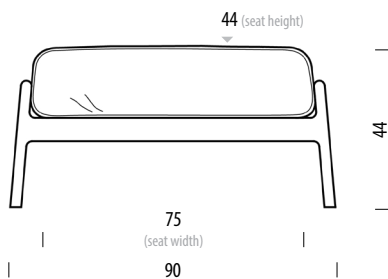

Product changes

Please note that Gazzda reserves the right to alter construction and design without notice.

Dimensions (tolerances)

The dimensions shown are indicative, they may vary due to the natural properties of wood, season, or manufacturing processes. Deviations from the specified size may occur, usually no more than 1 cm.

Fawn Footstool

Base Solid oak, Seat Upholstered

Version: 1-1-2023

Basic info

Design	Salih Teskeredžić
Product size	W: 90, D: 67, H: 44
Packaging	W: 92, D: 70, H: 48
Volume	0,31 m ³
Net weight	13 kg
Gross weight	15,5 kg

Dimensions	Width	Depth	Height
Seat	52	50 / 60	44
Armrest	15		66

Fawn Sofa - 2 Seater

Base Solid oak, Seat Upholstered

Version: 1-1-2023

Basic info

Design Salih Teskeredžić

Product size W: 180, D: 86, H: 73

Packaging W: 185, D: 91, H: 72

Version: 1-1-2023

Basic info

Design Salih Teskeredžić

Product size W: 210, D: 86, H: 73

Packaging W: 215, D: 91, H: 72

Volume 1,41 m³

Net weight 43,6 kg

Gross weight 52,5 kg