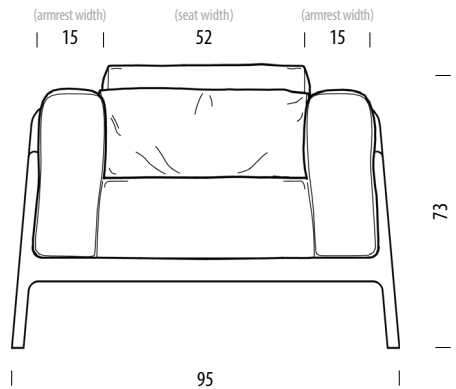

Fawn Footstool

Base Solid oak, Seat Upholstered

Version: 1-1-2023

Basic info

Design	Salih Teskeredžić
Product size	W: 90, D: 67, H: 44
Packaging	W: 92, D: 70, H: 48
Volume	0,31 m ³
Net weight	13 kg
Gross weight	15,5 kg

Item no. 089

Removable pillowcase • Assembled product

Dimensions	Width	Depth	Height
Seat cushion	75	67	44

Fawn Armchair

Base Solid oak, Seat Upholstered

Interior
innovation
award
2015
Selection

Version: 1-1-2023

Basic info

Design	Salih Teskeredžić
Product size	W: 95, D: 86, H: 73
Packaging	W: 98, D: 91, H: 72
Volume	0,64 m ³
Net weight	19,7 kg
Gross weight	26,1 kg

Item no. 085 Removable pillowcases • Assembled product

Dimensions	Width	Depth	Height
Seat	52	50 / 60	44
Armrest	15		66

Fawn Sofa - 2 Seater

Base Solid oak, Seat Upholstered

Version: 1-1-2023

Basic info

Design Salih Teskeredžić

Product size W: 180, D: 86, H: 73

Packaging W: 185, D: 91, H: 72