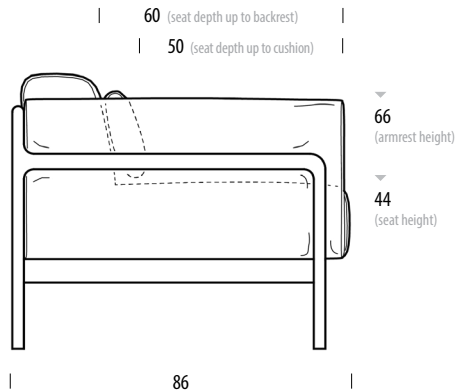

Item no. 089

Removable pillowcase • Assembled product

Dimensions	Width	Depth	Height
Seat cushion	75	67	44

Fawn Armchair

Base Solid oak, Seat Upholstered

Interior
innovation
award
2015
Selection

Version: 1-1-2023

Basic info

Design	Salih Teskeredžić
Product size	W: 95, D: 86, H: 73
Packaging	W: 98, D: 91, H: 72
Volume	0,64 m ³
Net weight	19,7 kg
Gross weight	26,1 kg

Item no. 085 Removable pillowcases • Assembled product

Dimensions	Width	Depth	Height
Seat	52	50 / 60	44
Armrest	15		66

Fawn Sofa - 2 Seater

Base Solid oak, Seat Upholstered

Version: 1-1-2023

Basic info

Design Salih Teskeredžić

Product size W: 180, D: 86, H: 73

Packaging W: 185, D: 91, H: 72

Version: 1-1-2023

Basic info

Design Salih Teskeredžić

Product size W: 210, D: 86, H: 73

Packaging W: 215, D: 91, H: 72

Volume 1,41 m³

Net weight 43,6 kg

Gross weight 52,5 kg