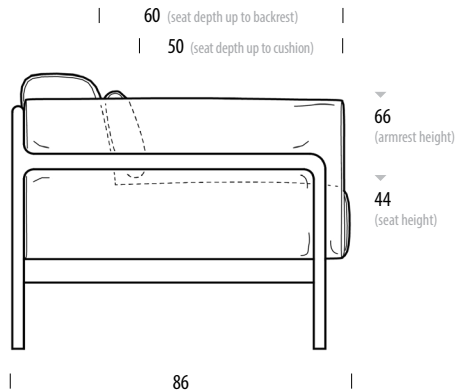

Dimensions	Width	Depth	Height
Seat	52	50 / 60	44
Armrest	15		66

Fawn Sofa - 2 Seater

Base Solid oak, Seat Upholstered

Version: 1-1-2023

Basic info

Design Salih Teskeredžić

Product size W: 180, D: 86, H: 73

Packaging W: 185, D: 91, H: 72

Volume 1,21 m³

Net weight 37,2 kg

Gross weight 45,5 kg

Item no. 086

Removable pillowcases • Assembled product

Dimensions	Width	Depth	Height
Seat	136	50 / 60	44
Armrest	15		66

Fawn Sofa - 3 Seater

Base Solid oak, Seat Upholstered

Version: 1-1-2023

Basic info

Design Salih Teskeredžić

Product size W: 210, D: 86, H: 73

Packaging W: 215, D: 91, H: 72

Volume 1,41 m³

Net weight 43,6 kg

Gross weight 52,5 kg

Item no. 087

Removable pillowcases • Assembled product

Dimensions	Width	Depth	Height
Seat	166	50 / 60	44
Armrest	15		66

Fawn Sofa - 3 Plus Seater

Base Solid oak, Seat Upholstered

Version: 1-1-2023

Basic info