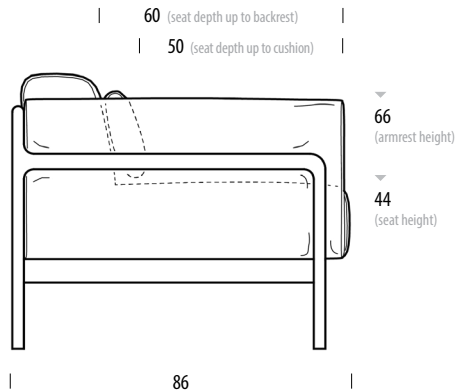

Basic info

Design	Salih Teskeredžić
Product size	W: 95, D: 86, H: 73
Packaging	W: 98, D: 91, H: 72
Volume	0,64 m ³
Net weight	19,7 kg
Gross weight	26,1 kg

Item no. 085 Removable pillowcases • Assembled product

Dimensions	Width	Depth	Height
Seat	52	50 / 60	44
Armrest	15		66

Fawn Sofa - 2 Seater

Base Solid oak, Seat Upholstered

Version: 1-1-2023

Basic info

Design Salih Teskeredžić

Product size W: 180, D: 86, H: 73

Packaging W: 185, D: 91, H: 72

Volume 1,21 m³

Net weight 37,2 kg

Gross weight 45,5 kg

Item no. 086

Removable pillowcases • Assembled product

Dimensions	Width	Depth	Height
Seat	136	50 / 60	44
Armrest	15		66

Fawn Sofa - 3 Seater

Base Solid oak, Seat Upholstered

Version: 1-1-2023

Basic info

Design Salih Teskeredžić

Product size W: 210, D: 86, H: 73

Packaging W: 215, D: 91, H: 72

Volume 1,41 m³

Net weight 43,6 kg

Gross weight 52,5 kg