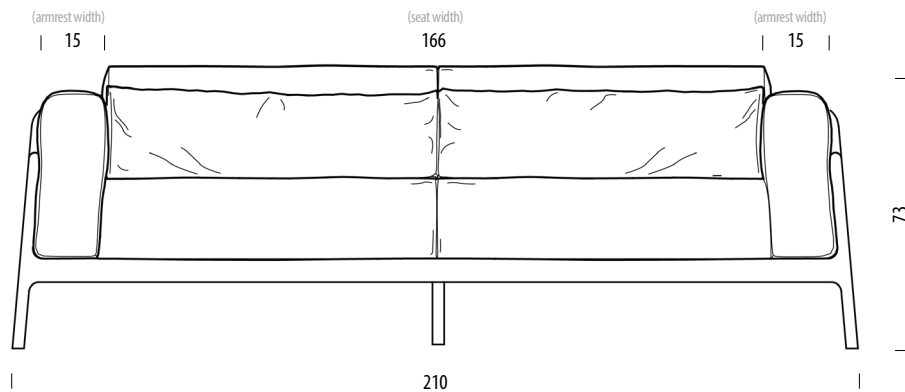

Dimensions	Width	Depth	Height
Seat	52	50 / 60	44
Armrest	15		66

Fawn Sofa - 2 Seater

Base Solid oak, Seat Upholstered

Version: 1-1-2023

Basic info

Design Salih Teskeredžić

Product size W: 180, D: 86, H: 73

Packaging W: 185, D: 91, H: 72

Volume 1,21 m³

Net weight 37,2 kg

Gross weight 45,5 kg

Item no. 086

Removable pillowcases • Assembled product

Dimensions	Width	Depth	Height
Seat	136	50 / 60	44
Armrest	15		66

Fawn Sofa - 3 Seater

Base Solid oak, Seat Upholstered

Version: 1-1-2023

Basic info

Design Salih Teskeredžić

Product size W: 210, D: 86, H: 73

Packaging W: 215, D: 91, H: 72

Volume 1,41 m³

Net weight 43,6 kg

Gross weight 52,5 kg

Item no. 087

Removable pillowcases • Assembled product

Dimensions	Width	Depth	Height
Seat	166	50 / 60	44
Armrest	15		66

Fawn Sofa - 3 Plus Seater

Base Solid oak, Seat Upholstered

Version: 1-1-2023

Basic info