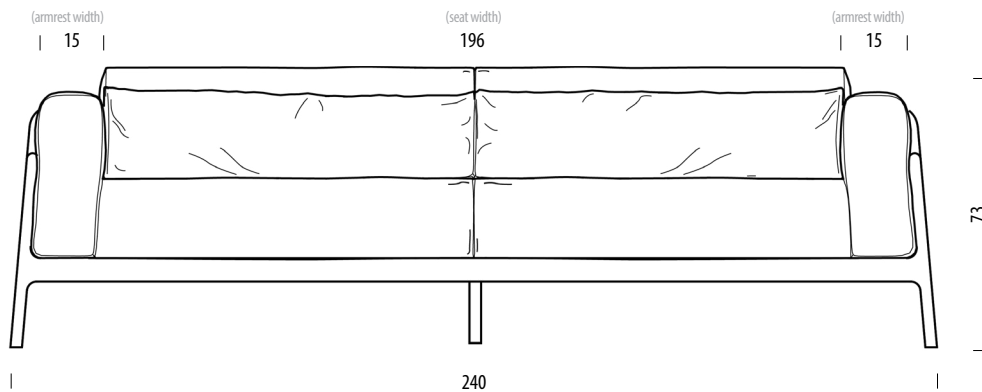

Item no. 087

Removable pillowcases • Assembled product

Dimensions	Width	Depth	Height
Seat	166	50 / 60	44
Armrest	15		66

Fawn Sofa - 3 Plus Seater

Base Solid oak, Seat Upholstered

Version: 1-1-2023

Basic info

Design Salih Teskeredžić

Product size W: 240, D: 86, H: 73

Packaging W: 245, D: 91, H: 72

Volume 1,61 m³

Net weight 49,3 kg

Gross weight 59,6 kg

Item no. 088

Removable pillowscases • Assembled product

Dimensions	Width	Depth	Height
Seat	196	50 / 60	44
Armrest	15		66

Fawn Sofa

Available materials

Version: 1-1-2023

Body | Solid oak

Oiled
1015
White oil

Oiled
1505
Natural oil

Cushions | Leather upholstery