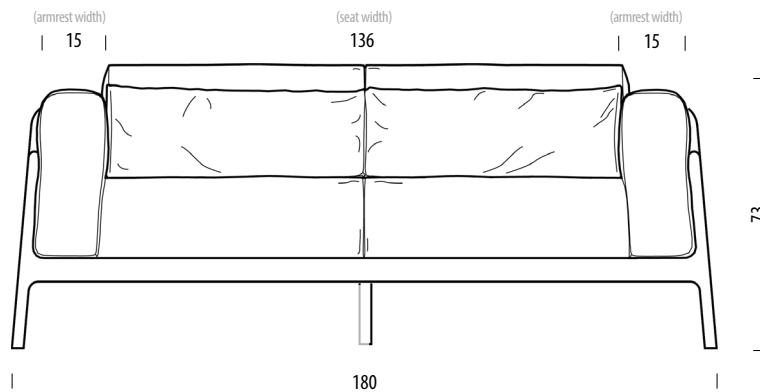

Basic info

Design	Salih Teskeredžić
Product size	W: 95, D: 86, H: 73
Packaging	W: 98, D: 91, H: 72
Volume	0,64 m ³
Net weight	19,7 kg
Gross weight	26,1 kg

Item no. 085 Removable pillowcases • Assembled product

Dimensions	Width	Depth	Height
Seat	52	50 / 60	44
Armrest	15		66

Fawn Sofa - 2 Seater

Base Solid oak, Seat Upholstered

Version: 1-1-2023

Basic info

Design Salih Teskeredžić

Product size W: 180, D: 86, H: 73

Packaging W: 185, D: 91, H: 72

Volume 1,21 m³

Net weight 37,2 kg

Gross weight 45,5 kg

Item no. 086

Removable pillowcases • Assembled product

Dimensions	Width	Depth	Height
Seat	136	50 / 60	44
Armrest	15		66

Fawn Sofa - 3 Seater

Base Solid oak, Seat Upholstered

Version: 1-1-2023

Basic info

Design Salih Teskeredžić

Product size W: 210, D: 86, H: 73

Packaging W: 215, D: 91, H: 72

Volume 1,41 m³

Net weight 43,6 kg

Gross weight 52,5 kg