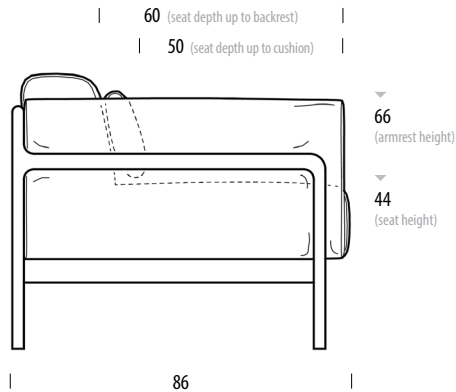

Dimensions	Width	Depth	Height
Seat	52	50 / 60	44
Armrest	15		66

Fawn Sofa - 2 Seater

Base Solid oak, Seat Upholstered

Version: 1-1-2023

Basic info

Design Salih Teskeredžić

Product size W: 180, D: 86, H: 73

Packaging W: 185, D: 91, H: 72

Version: 1-1-2023

Basic info

Design Salih Teskeredžić

Product size W: 210, D: 86, H: 73

Packaging W: 215, D: 91, H: 72

Volume 1,41 m³

Net weight 43,6 kg

Gross weight 52,5 kg

Design Salih Teskeredžić

Product size W: 240, D: 86, H: 73

Packaging W: 245, D: 91, H: 72

Volume 1,61 m³

Net weight 49,3 kg

Gross weight 59,6 kg

Item no. 088

Removable pillowscases • Assembled product

Dimensions	Width	Depth	Height
Seat	196	50 / 60	44
Armrest	15		66

Fawn Sofa

Available materials

Version: 1-1-2023

Body | Solid oak

Oiled
1015
White oil

Oiled
1505
Natural oil

Cushions | Leather upholstery