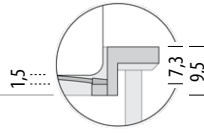

## Possible mattresses and slats combinations

0cm 20 50 100 150 200 250

Scale: 1:40

Version: 7.1.2021

Page 4 / 4

**Fina bed**  
Frame height 9,5 cm

Mattress height 15 cm  
Height from the floor 41,5 cm

Mattress height 20 cm  
Height from the floor 46,5 cm

Mattress height 25 cm  
Height from the floor 51,5 cm

Mattress height 30 cm  
Height from the floor 56,5 cm