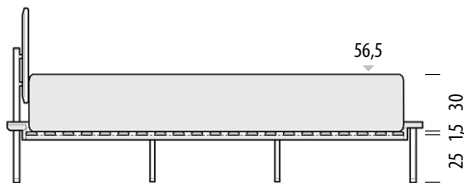

## Possible mattresses and slats combinations

0cm 20 50 100 150 200 250

Scale: 1:40

Version: 7.1.2021

Page 4 / 4

**Fina bed**  
Frame height 9,5 cm

Mattress height 15 cm  
Height from the floor 41,5 cm

Mattress height 20 cm  
Height from the floor 46,5 cm

Mattress height 25 cm  
Height from the floor 51,5 cm

Mattress height 30 cm  
Height from the floor 56,5 cm