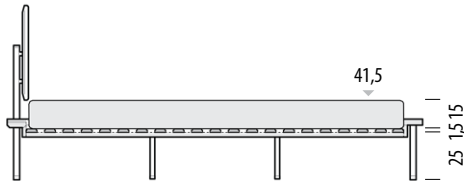

## Possible mattresses and slats combinations

0cm 20 50 100 150 200 250

Scale: 1:40

Version: 7.1.2021

Page 4 / 4

**Fina bed**  
Frame height 9,5 cm

Mattress height 15 cm  
Height from the floor 41,5 cm

Mattress height 20 cm  
Height from the floor 46,5 cm

Mattress height 25 cm  
Height from the floor 51,5 cm

Mattress height 30 cm  
Height from the floor 56,5 cm