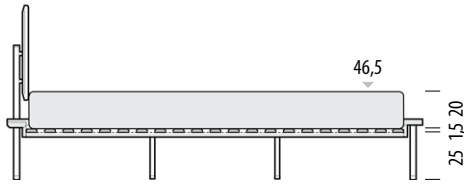

## Possible mattresses and slats combinations

0cm 20 50 100 150 200 250

Scale: 1:40

Version: 7.1.2021

Page 4 / 4

**Fina bed**  
Frame height 9,5 cm

Mattress height 15 cm  
Height from the floor 41,5 cm

Mattress height 20 cm  
Height from the floor 46,5 cm

Mattress height 25 cm  
Height from the floor 51,5 cm

Mattress height 30 cm  
Height from the floor 56,5 cm