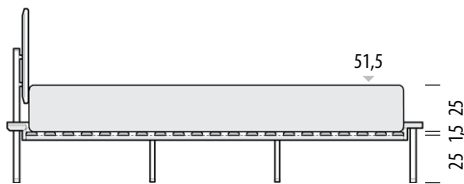

## Possible mattresses and slats combinations

0cm 20 50 100 150 200 250

Scale: 1:40

Version: 7.1.2021

Page 4 / 4

**Fina bed**  
Frame height 9,5 cm

Mattress height 15 cm  
Height from the floor 41,5 cm

Mattress height 20 cm  
Height from the floor 46,5 cm

Mattress height 25 cm  
Height from the floor 51,5 cm

Mattress height 30 cm  
Height from the floor 56,5 cm