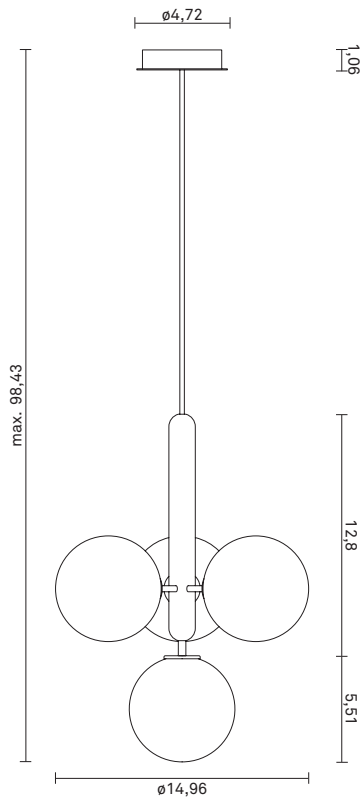

NUURA

MIIRA 4 - Optic

Design: Sofie Refer, 2018. US-model.

Miira 4 in mouth blown Optic Clear glass and Rock Grey finish. Incl. Ceiling plate.

The significant details of Miira are the fine curves and thin neck that gives a graceful appearance.

TECHNICAL INFO

Product no.: 95040223

Type: Suspension - Indoor

Colour:

Glass: Optic Clear

Metal: Rock Grey

Cable: Black

Materials:

Powder coated metal

Mouth-blown glass

Fabric covered cable

Dimensions:

∅14,96in x 18,31in

Ceiling plate: ∅4,72in x 1,97

Fabric cable - Length: 98,43in

Product weight:

Product incl. ceiling plate: 3079 g

Ceiling plate: 265 g

Packaging:

Dimensions: L: 22,44in x W: 13,58in x H: 7,28in

Weight: 1077 g

Total weight incl. product: 4156 g

Number of parcels: 1

Material: Brown cardboard.