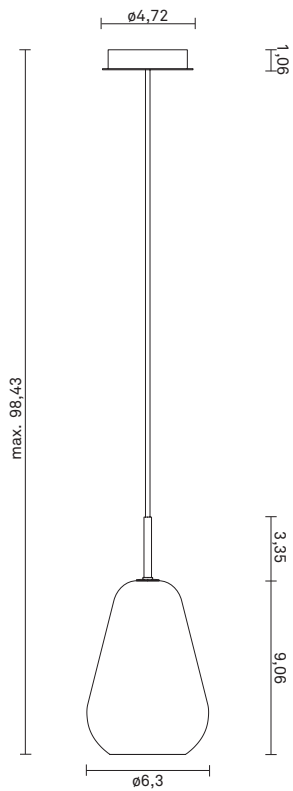

NUURA

ANOLI 1 - Small - Opal

Design: Sofie Refer, 2018. US-model.

Anoli 1 - Small in mouth blown Gold glass and Nordic Gold finish. Incl. Ceiling plate.

Anoli Collection captures the tranquility of falling water droplets. The elegant droplets and golden warmth are the essence of the sophisticated pendant collection Anoli.

TECHNICAL INFO

Product no.: 97320124

Type: Suspension - Indoor

Colour:

Glass: Opal
Metal: Nordic Gold
Cable: White

Materials:

Powder coated metal
Mouth-blown glass
Fabric covered cable

Dimensions:

∅6,3in x 12,4in
Ceiling plate: ∅4,72in x 1,97in
Fabric cable - Length: 98,43in

Product weight:

Product incl. ceiling plate: 1181 g
Ceiling plate: 265 g

Packaging:

Dimensions: L: 10in x W: 10in x H: 15,87in
Weight: 855 g
Total weight incl. product: 2036 g
Number of parcels: 1
Material: Brown cardboard.