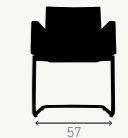

Deluxe upholstered,  
high backrest

LEON

2665/10

Low backrest

2665/11

High backrest

LEON II

2669/10

Low backrest

2669/11

High backrest

LEON IV

4664/10

Low backrest

LEON LOUNGE

sizes in cm