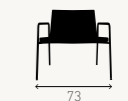

Deluxe upholstered,  
high backrest

LEON

2665/10

Low backrest

2665/11

High backrest

LEON II

2669/10

Low backrest

2669/11

High backrest

LEON IV

4664/10

Low backrest

LEON LOUNGE

sizes in cm