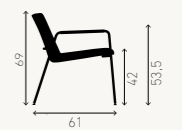

Low backrest

2669/11

High backrest

LEON IV

4664/10

Low backrest

LEON LOUNGE

sizes in cm