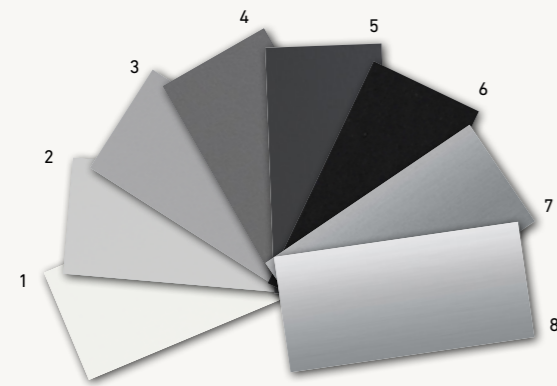

OPTIONS

powder coatings

- 1 Traffic white SG16
- 2 Light grey SG11
- 3 Aluminium Grey SG12
- 4 Tenor grey SG17
- 5 Traffic grey SG20
- 6 Black SG15
- 7 Mat Chrome
- 8 Chrome

armrests

Standard upholstery

Deluxe upholstery