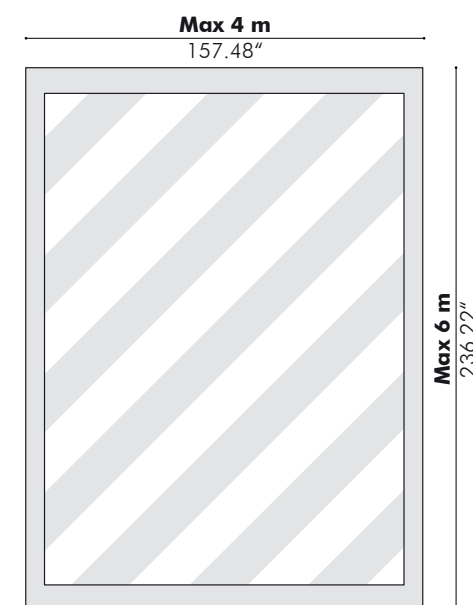

BuzziRug Sisal

— by Sas Adriaenssens

Decorative sisal rug

Sturdy, classic reed carpets are beautiful and resilient. This natural classic was freshened up and finished with a creative twist. The result: the BuzziRug Sisal made from reed with BuzziTartan edging. Choose from ten patterns in the BuzziTartan series. Finally, blue, black or red diagonal stripes have been sprayed diagonally across the rug.

Dimensions

Min. order 3 m² | 32.28 ft²

Finishes

Sisal rug with painted stripes in blue, red or black
Border in BuzziTartan

Acoustics

Absorption

How to order

Size (W x H)
Color of stripes
Color Tartan for border