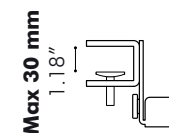

BuzziFix

Bold

L