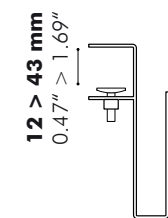

Part C

* Magnet only to be used for BuzziDesk:
 H ≤ 40 cm - 15.75" and W ≤ 160 cm - 62.99"
 ** Screws included

Thin

F L

F L-plus

F XL

U

Y L