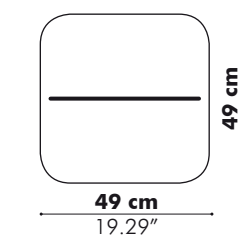

Baseplate

Finishes

Upholstery in fabric collections CAT A, B, C, D, E (check our application overview p. 240)
Baseplate in alu color (RAL 9006) or black (RAL 9005)

Acoustics

Attenuation

How to order

Model
Fabric (CAT > collection > color)
Color baseplate