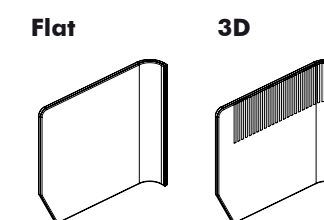

BuzziVille Inspiration Models

Let these inspiration models guide you when building your own BuzziVille setup. Dimensions of these predefined setups are dependent on the size of the panels you choose. All models are available in 4 heights: 120, 135, 150 & 180 cm | 47.24", 53.15", 59.06", 70.87"

BuzziVille Components — Panels

Finishes

Height 120 cm | 47.24"
Upholstery in fabric collections CAT A, B
Height 135 cm | 53.15" or larger
Upholstery in fabric collection CAT A
(check our application overview p. 240)

Patterns