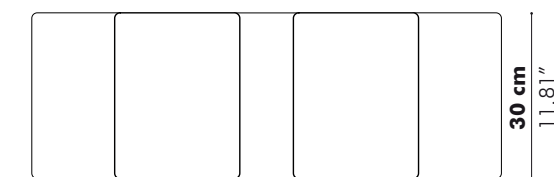

Dimensions

Finishes

Upholstery in fabric collections CAT A, B, C, D, E, F (check our application overview p. 240)

Acoustics

Absorption

How to order

Material
Fabric (CAT > collection > color)