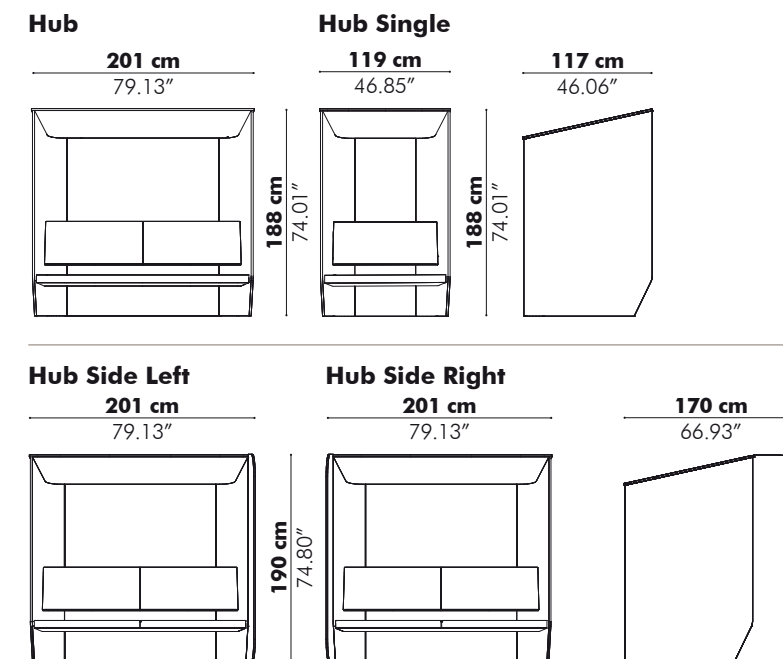

Models

Patterns

Finishes

Upholstery in fabric collections A, E
Upholstery Bench in collections A, B, C, D, E, F
(check our application overview p. 240)

Options

- BuzziHub Cushion
- BuzziHub Armrest
- Bicolor
- Light (LED)

Acoustics

How to order

- Model
- Pattern
- Fabric (CAT > collection > color)
- Option