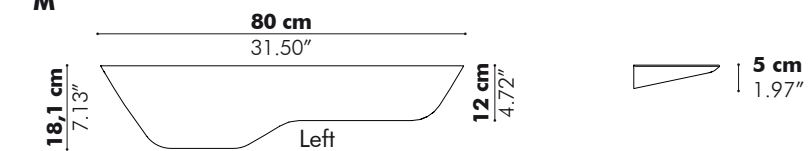

BuzziPlank

— by Gerd Couckhuyt

A multipurpose shelf with harmonious curves

BuzziPlank is a sleek and simple shelf with organic curves. It acts as a standing workspace or a place to hold your valuables and is fixed to the wall. Its plank-like design is softened with smooth edges. Available in solid wood.

Models

M

L

Mounting

Wall mounted

Finishes

Solid wood

Ash
Natural

Ash
Black Stained

Ash
White Wash

Ash
Walnut Stained

How to order

Model

Size

Wood finish