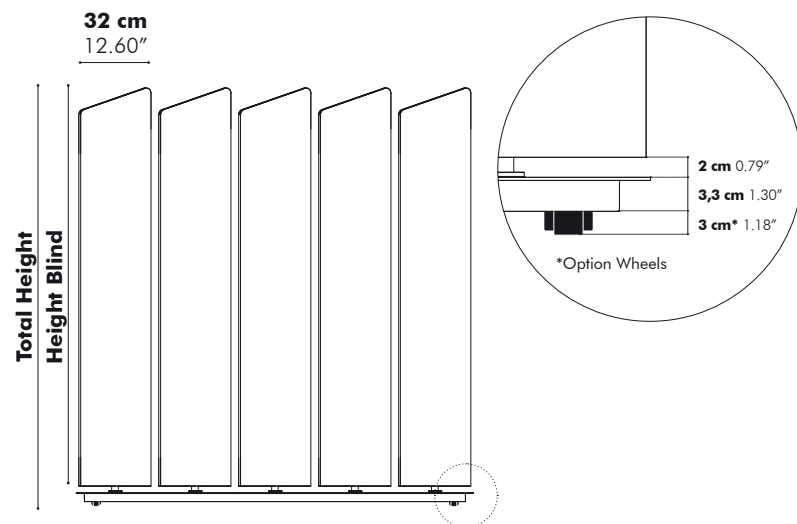

Dimensions