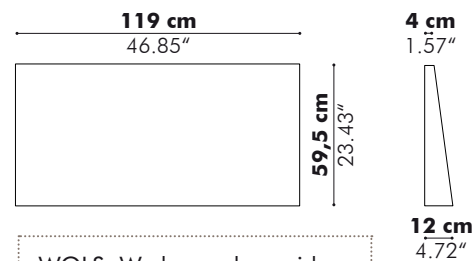

Rectangular WOSS