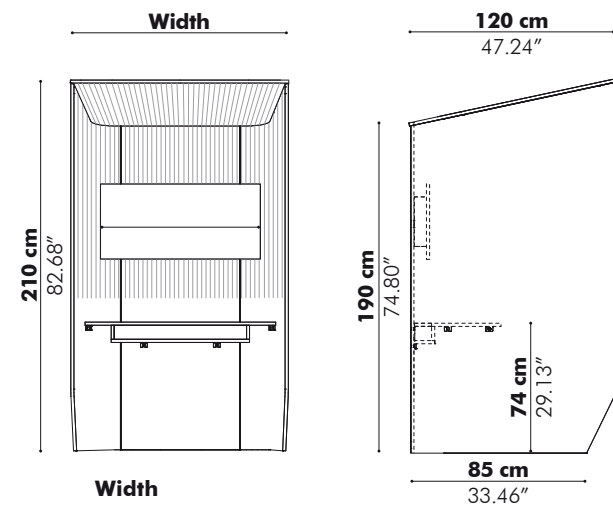

BuzziVille Predefined setups

Booth

	Width	
S	130 cm	51.18"
M	170 cm	66.93"
L	210 cm	82.68"

Booth Standing

Desk

	Length	Width	Height
S	125 cm	49.21"	165 cm
M	165 cm	64.96"	205 cm
L	205 cm	80.71"	120 cm

Meet

	Length	Width	Height
S	125 cm	49.21"	165 cm
M	165 cm	64.96"	205 cm
L	205 cm	80.71"	135 cm