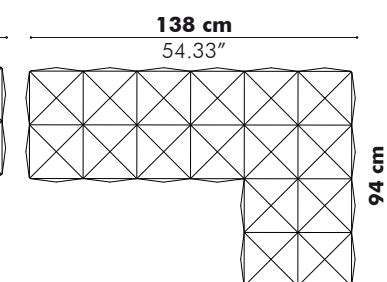

BuzziCube 3D

— by BuzziSpace Studio

Sound absorbing 3D pouf

A high-design pouf that is unique in its class thanks to its revolutionary form and high-tech production process. The 3D foam covered with a variety of BuzziSpace fabrics gives it a unique touch.

Models

Quatro

L Right

L Left

T

Bottom

Patterns

Finishes

Upholstery in fabric collections CAT A, E (check our application overview p. 240)

Acoustics

Absorption Diffusion

How to order

Model
Bottom
Pattern
Fabric (CAT > collection > color)