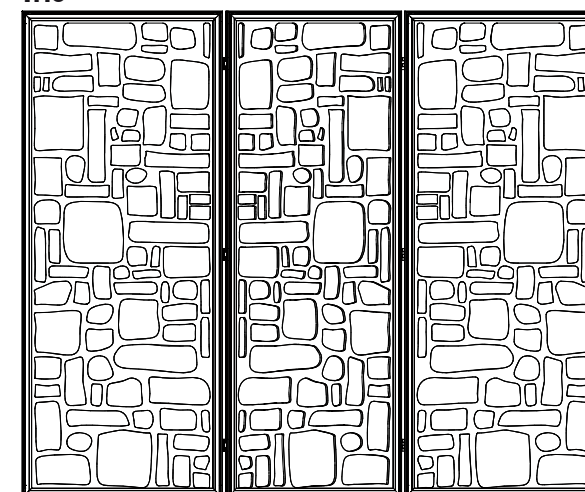

Trio

6 adjustable feet and hinges are always included, baseplate optional

+1

2 adjustable feet and hinges are always included

Patterns

Finishes

Coated alu frame in black (RAL 9005)
Falls in BuzziFelt

Options

Baseplate (already included with BuzziFalls Standing Single)
Bicolor

Acoustics

How to order

Model
Pattern
BuzziFelt color
Option