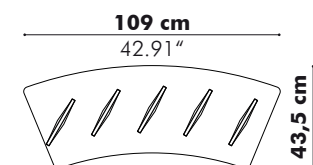

Dimensions

	Height Blind	Total Height
S	115 cm 45.28"	120,3 cm 47.36"
M	150 cm 59.06"	155,3 cm 61.14"
L	185 cm 72.83"	190,3 cm 74.92"

Baseplates

Curved 45°

Regular

Finishes

Cover in BuzziFelt
Extra layer in fabric collections CAT A, B, C, D, E, F possible (check our application overview p. 240)
Baseplate in black (RAL 9005) or white (RAL 9010)