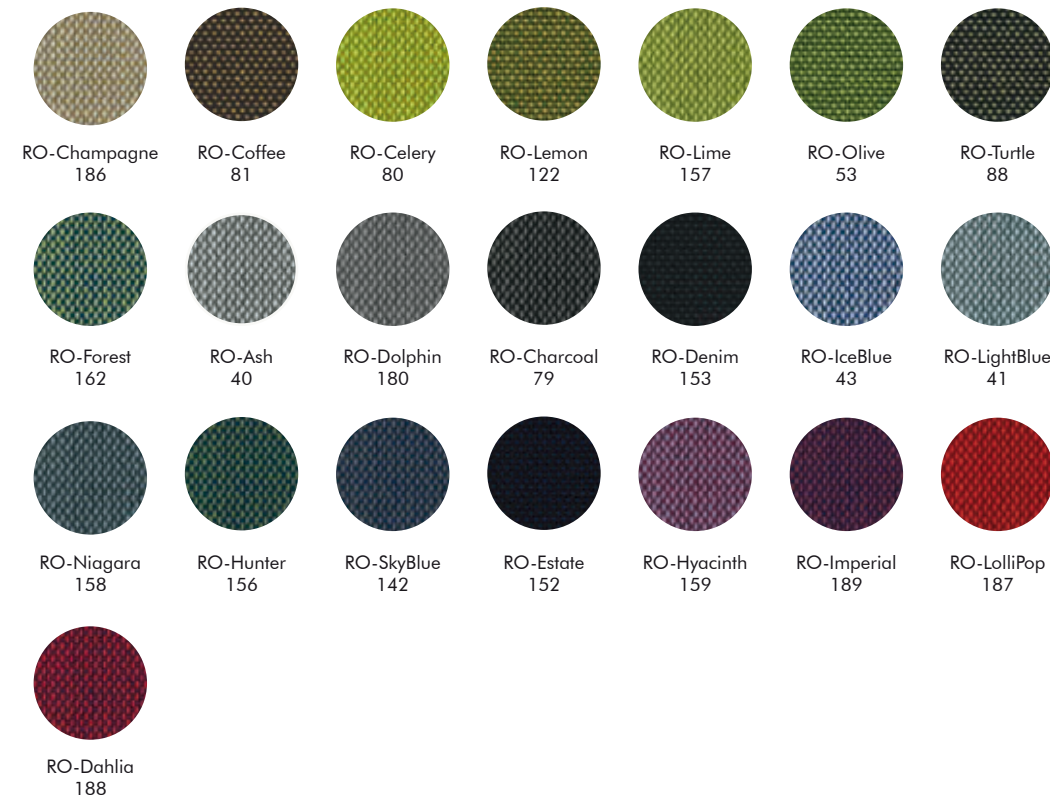

Rough

Composition 100% Polyacryl
Weight 456 g/m² | 13.45 oz/yd²
Width 148 cm | 58.27"
Thickness 1,2 mm | 0.047"
Abrasion resistance 40.000 Martindale
Flammability EU: EN 1021.1/2006 | BS EN 1021.1/2006 (cigarette)
Fastness to light EU: 5
Fastness to rubbing EU: Wet: 3 | Dry: 3
Maintenance Vacuum clean regularly. Don't wash. Don't remove the BuzziRough from the product. Treat spillages immediately. Professional dry clean or wipe clean with a pH neutral soap and a damp cloth.