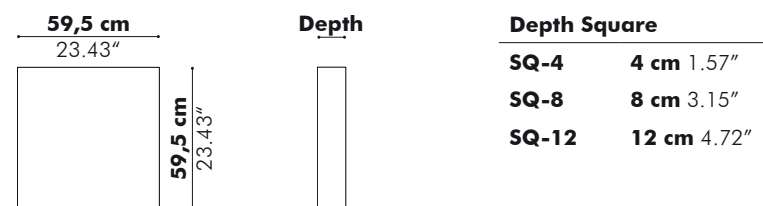

Models

Square