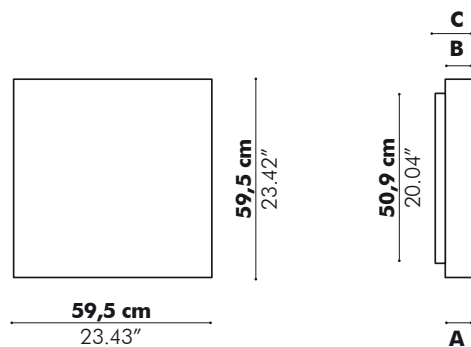

SQ-4-8-12

Models

Square

SQ-4-8-12-Wedge