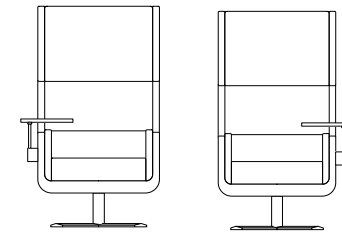

Tablet

Tablet 28 x 23 cm | 11.02" x 9.06"
RAL 7022 (umbra grey)

tablet left

tablet right

Acoustics

Absorption

How to order

Fabric (CAT > collection > color)
Option