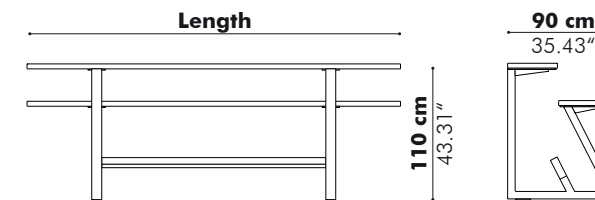

BuzziBreeze

— by BuzziSpace Studio in collaboration with Cassecroute

Outdoor workstation

BuzziSpace has always had a penchant for picnics, which is why it created the BuzziPicNic. This award-winning indoor table has all the nostalgic design features of a traditional picnic table. Our love of outdoor living inspired our designers to create BuzziBreeze, answering the call for an outdoor workstation that captures the collaborative needs of the modern workplace. BuzziBreeze is constructed using a powder coated metal frame, with the top and seat in weather-resistant hardwood or aluminum. Available: BuzziBreeze High and BuzziBreeze Low, as well as a special 'Half' version, which is reminiscent of an old-style school desk.

Models

High

Low

High Half

Low Half

Length 200 cm 78.74" 300 cm 118.11" 400 cm 157.48"

Finishes

Base in powder coated steel black (RAL 9005) or white (RAL 9010)
Worktop & seats in powder coated aluminum black (RAL 9005) or white (RAL 9010), Oak* or Iroko.
Iroko wood is naturally durable but may be prone to movement and cracking in outdoor environments.

How to order

- Model
- Length
- Color base
- Material worktop & seats

*Not suitable for outdoor use