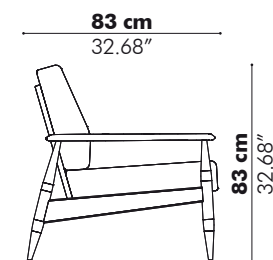

BuzziNordic ST100

— by Ståffan Thomassen

Lounge chair with Nordic heritage

The timeless look of Scandinavian furniture inspired the BuzziNordic Series. Model ST101 is a sleek armchair with a vintage look. The Nordic-inspired armchairs are also available in Memphis-style colors that pop out of the room. This Italian design trend from the eighties is back and we love it. Primary colors like red, blue, yellow, white and green are a must in every office. The homey feel of the armchairs is an ideal match for new BuzziSpace fabrics from Kvadrat. Discover the magic!

Models

Side

Finishes

Frame

Cushion in fabric collections CAT A, B, C, D, E, F, Leather (check our application overview p. 240)

How to order

Model
Wood finish frame
Fabric (CAT > collection > color)