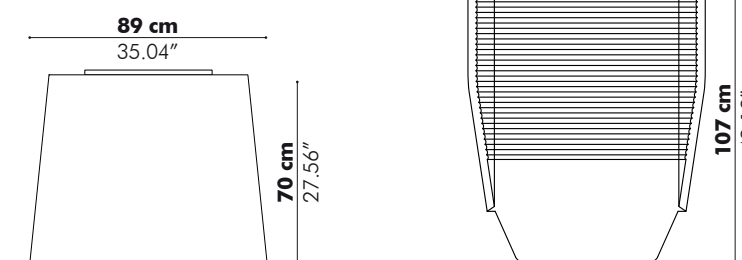

Dimensions

Patterns

Flat

3D

Finishes

Upholstery in fabric collections CAT A, B, C, D, E, F
(check our application overview p. 240)

Options

Bicolor

Tablet

Inclined in powder coated metal
black (RAL 9005) or white
(RAL 9010)

Horizontal in wood
18 mm - 0.71" oak

Acoustics

Absorption Attenuation

How to order

Pattern
Fabric (CAT > collection > color)
Option