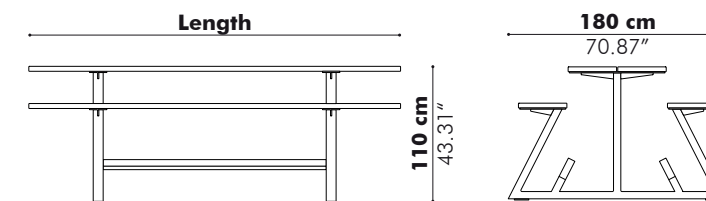

Models

High