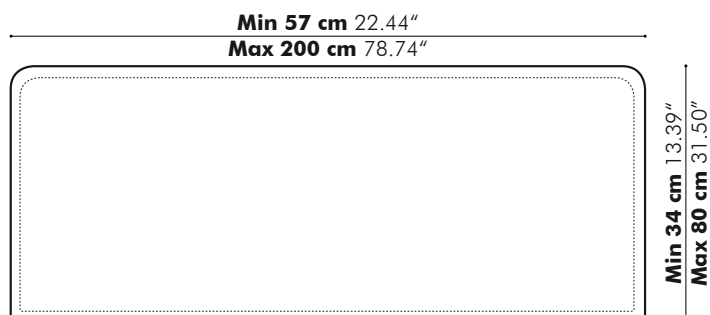

Dimensions