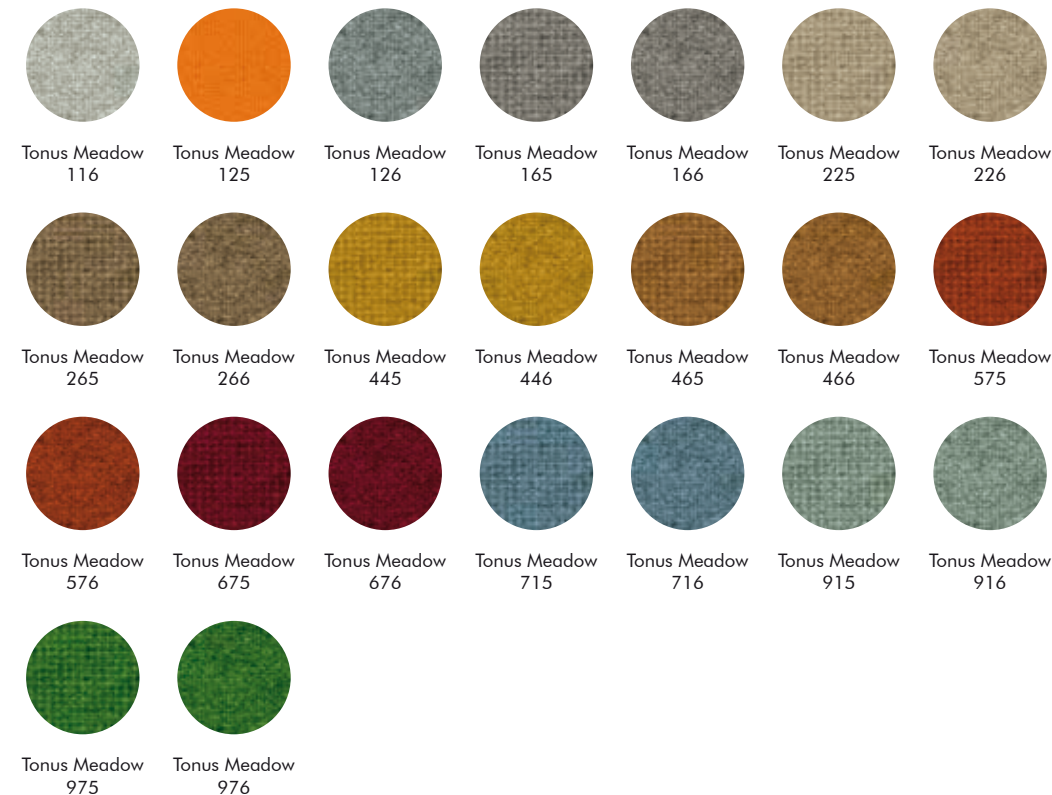

kvadrat

CAT D

TONUS MEADOW
TONUS 4

Note color deviation may occur.
 Find the latest update of the material
 specifications and colors on our
 website: www.buzzi.space

CAT D

TONUS MEADOW
TONUS 4

Tonus 4

Tonus 4
100