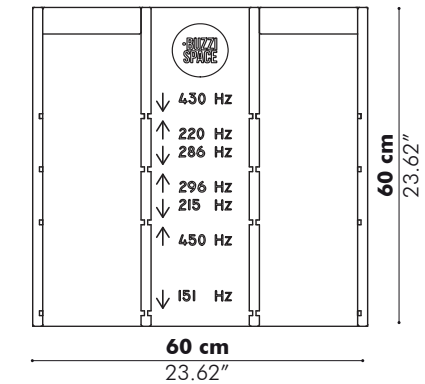

Dimensions

ResoFuser module