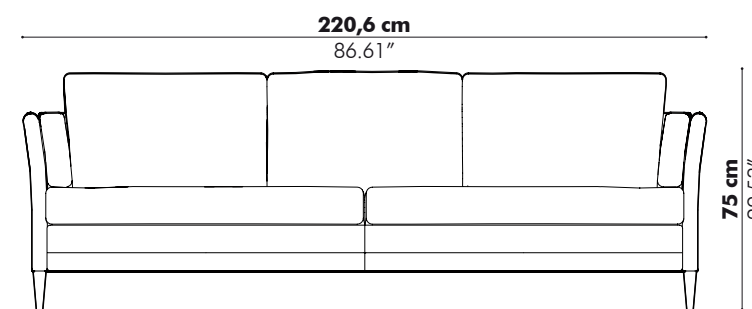

ST203

Finishes

Legs in Ash Black Stained or Walnut
Upholstered in leather (check our application overview p. 240)

How to order

Model
Finish legs
Color leather