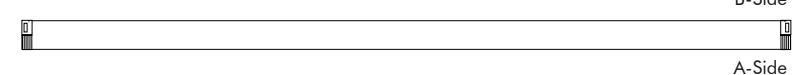

8 - Mid extra plus