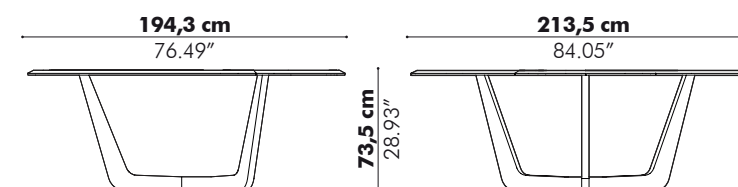

Rectangle

Side Round