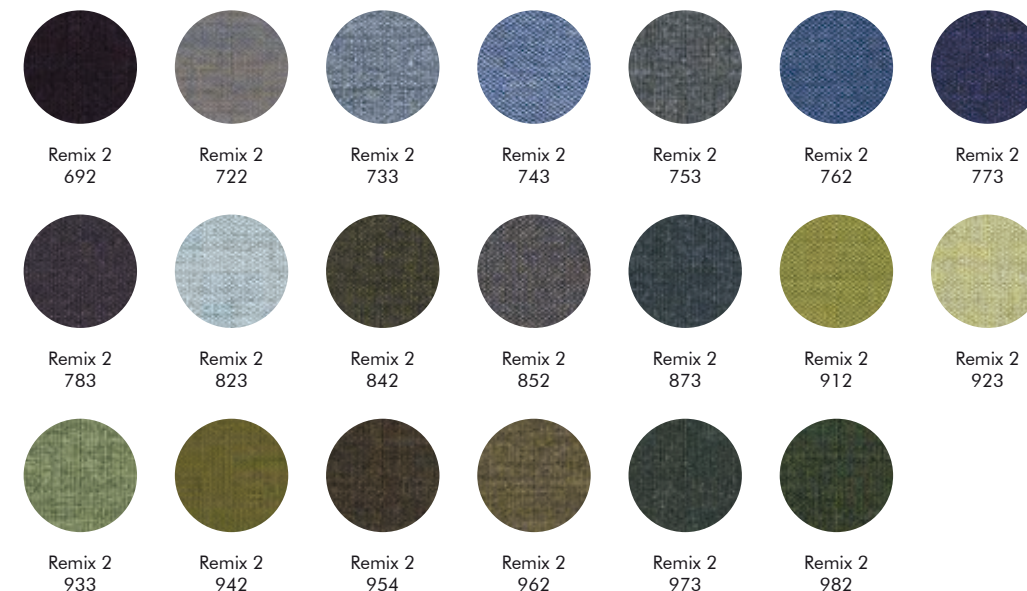

CAT B

TERRA
CLARA 2
REMIX 2
VELVET

Remix 2

Composition 90% new wool, 10% nylon
Weight 415 g/lin.m
Width 138 cm | 54.33"
Abrasion resistance 100.000 Martindale rubs, EN ISO 12947
Flammability EN 1021-1/2 | BS 5852 part 1
Önorm B1/Q1 | NF D 60 013 | UNI 9175, 11M
AS/NZS 1530.3 | Cal. Tech. Bull. 117-2013
NFPA 260 | IMO FTP Code 2010:Part 8
Fastness to light Note 5-7, ISO 105-B02
Fastness to rubbing (ISO) dry 4-5, wet 4
Pilling Note 4, EN ISO 12945
Maintenance Vacuuming and dry cleaning

kvadrat

CAT B

TERRA
CLARA 2
REMIX 2
VELVET

Note color deviation may occur.
Find the latest update of the material specifications and colors on our website: www.buzzi.space