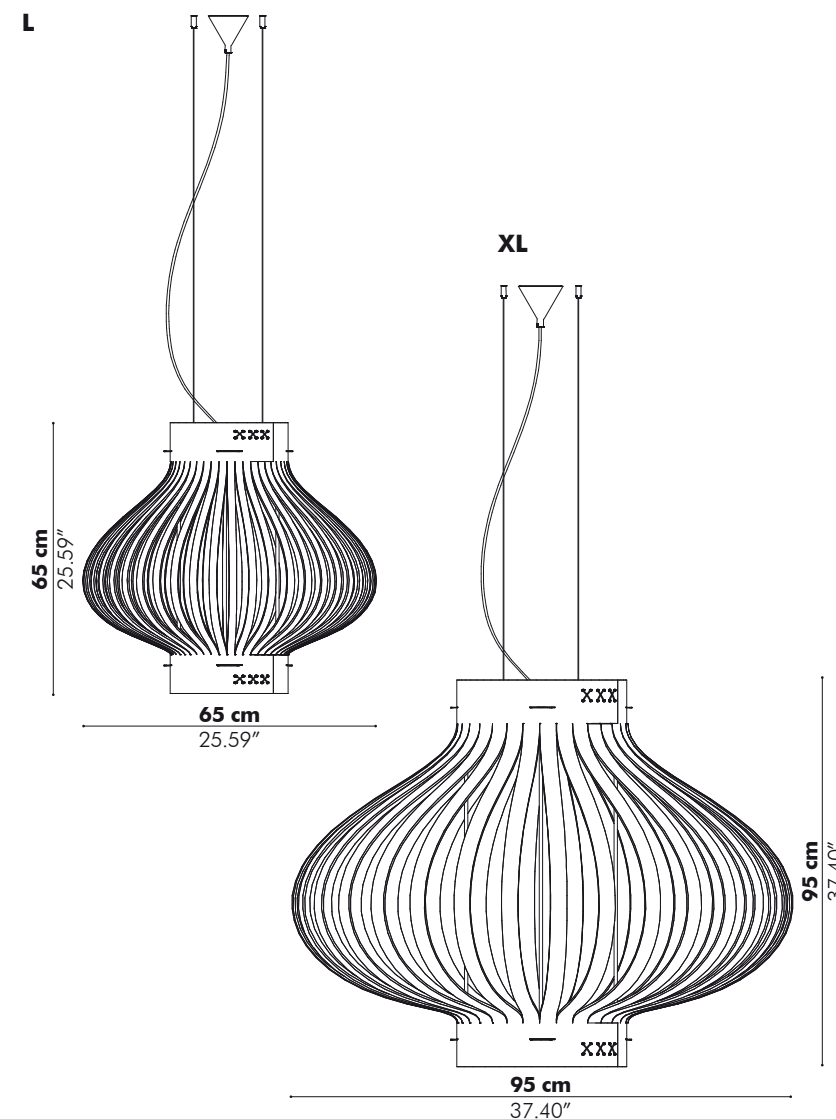

Dimensions

Finishes

- Metal frame always in umbra grey (RAL 7022)
- 2 layer of BuzziFelt
- Bifelt:
  - EcoBrown / Orange with Lime lace
  - EcoBrown / Lime with Orange lace
  - EcoBrown / Pink with OffWhite lace
  - EcoBrown / OffWhite with Pink lace
  - Offwhite / OffWhite with Black lace

Mounting

Plastic ceiling canopy and transparant power cable incl.

Ceiling Suspended
Fixing System Screw with 2 cables of 2 m - 78.74"
(alu colored)

Light

Excl. lightbulb
E27, max 60W (EU)
Excl. lighting components (US)

Acoustics

Absorption Diffusion

How to order

Size
Bifelt color combination