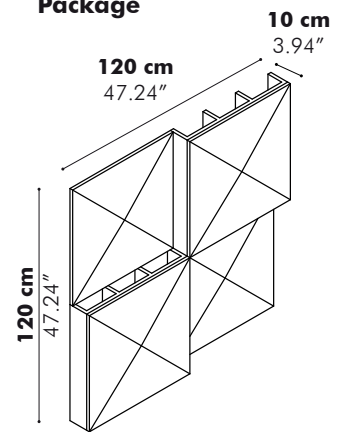

Package

1 package consists 2 ResoFuser modules and 4 Tiles 3D or 4 BrickBacks.

Finishes

BuzziResoFuser - black or white MDF
BuzziTile 3D - L in fabric collection CAT A
BuzziBrickBack (color sliced BuzziFelt)

Mounting

Not recommended for ceiling applications
Wall mounted

Acoustics

Absorption   Diffusion

How to order

Color ResoFuser
Package Tile 3D:
- Fabric (CAT > collection > color)
- Pattern
- With or without stitch
Package BrickBack:
- Color sliced BuzziFelt