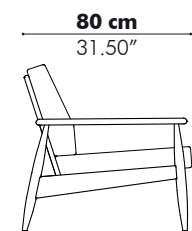

Models

ST101