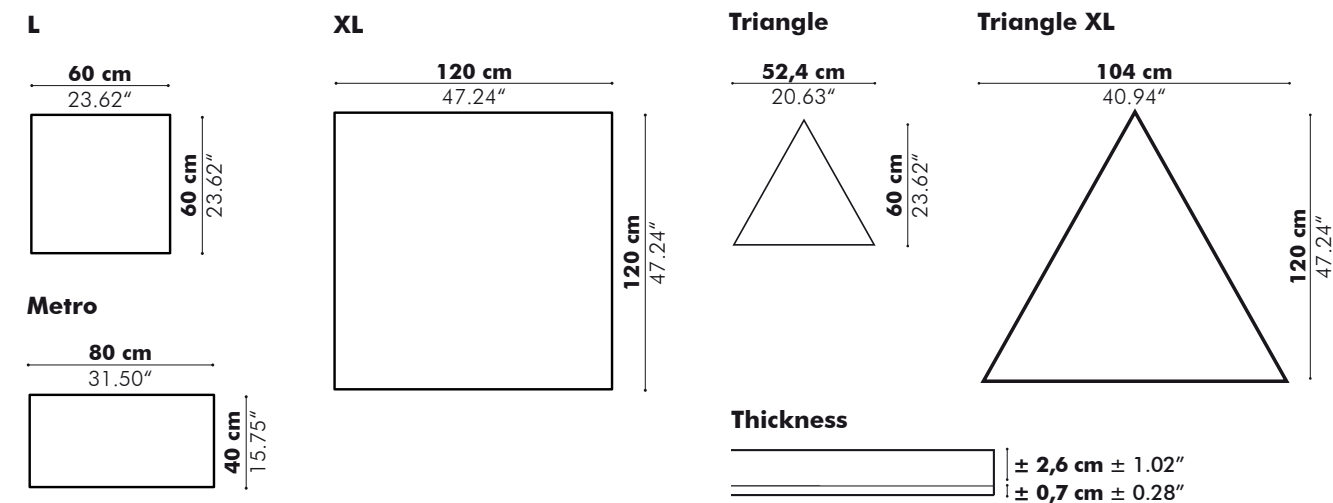

BuzziTile Flat

— by Sas Adriaenssens

Sound absorbing flat wall tile

BuzziTile Flat is more than an acoustical wall tile. Create unique and exciting wall features by combining different shapes and colors for an incomparable effect.

Models

Finishes

Upholstery in fabric collections CAT A, B, C, D, E, F
(check our application overview p. 240)
Back always in wood, without stitch

Mounting

Self-adhesive tape or power magnets
Not recommended for ceiling applications

Acoustics

Absorption

How to order

Model
Fabric (CAT > collection > color)
Mounting option