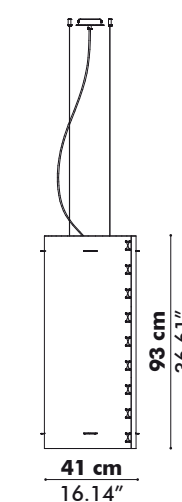

BuzziLight Alhambra & Royal

— by Sas Adriaenssens

Atmospheric lighting solution

The classic BuzziLight, which blends illumination and acoustics, is now available in Alhambra and Royal patterns from the award-winning BuzziFalls collection. Laser-cut felts make a dramatic statement with artful shadows and softened sounds. BuzziLight is an ideal design statement and acoustical solution for offices, restaurants, hotels, institutions, residences and more. It is CE and UL listed.

Models

XL Low

XL High

Finishes

Metal frame always in black (RAL 9005)
One layer of BuzziFelt
Black or white lace
Black or white stitch or no stitch

Mounting

Metal ceiling canopy and black fabric power cable incl.

Ceiling Suspended
Fixing System Screw with 2 cables of 2 m - 78.74" or
5 m - 196.85" (black or alu)

Light

Excl. lightbulb
E27, max 60W (EU-CE/CD certified)
E26, max 100W (US-cULus listed)

Options

LED bulb E27, 5W (EU)

Acoustics

Absorption Diffusion

How to order

Size
BuzziFelt color
Color lace
Stitch
Mounting option
Option