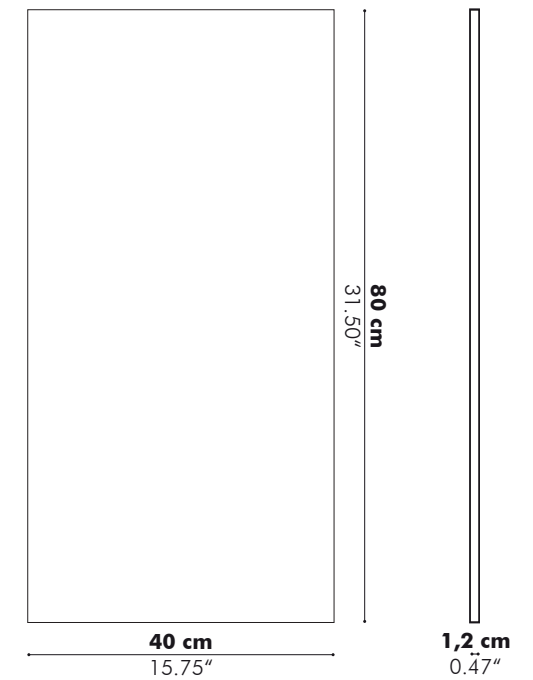

Dimensions

Finishes

2 layers of BuzziFelt with 6 power magnets

Mounting

On a metal wall

On a regular wall: use the metal strip

2 BuzziBoards with glass wall in between: gauge of glass max. 10 mm - 0.39"

Clear glass only, without osmose cleaning technique