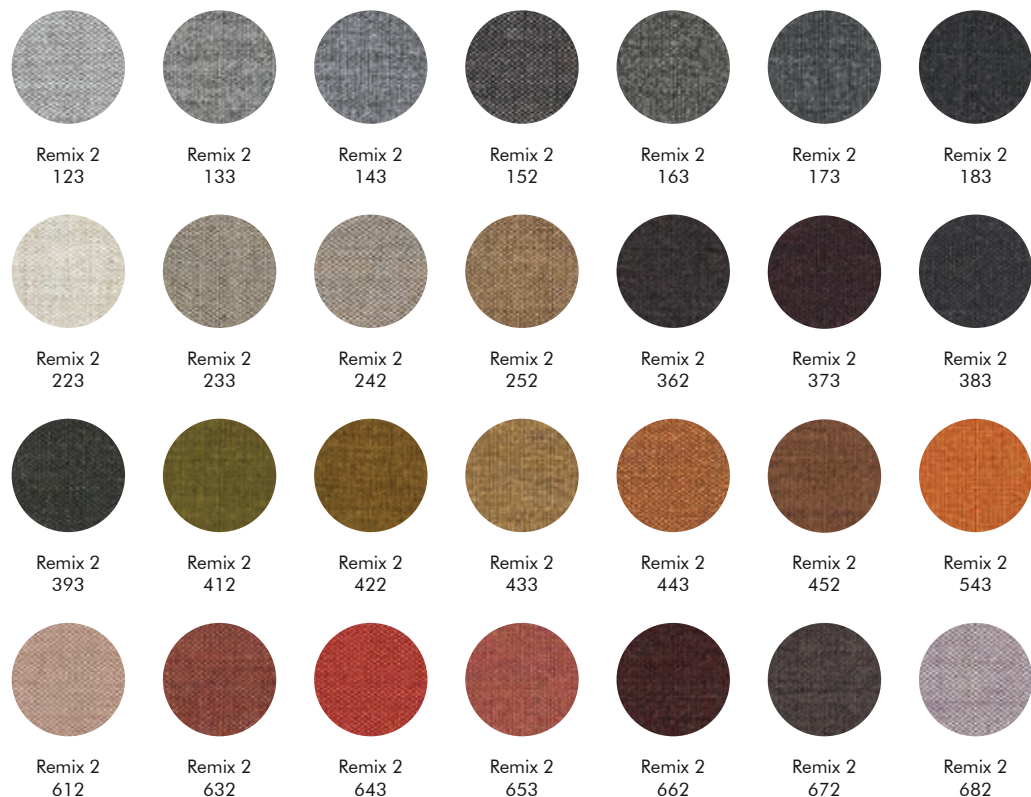

CAT B

TERRA
CLARA 2
REMIX 2
VELVET

Remix 2

Composition 90% new wool, 10% nylon
Weight 415 g/lin.m
Width 138 cm | 54.33"
Abrasion resistance 100.000 Martindale rubs, EN ISO 12947
Flammability EN 1021-1/2 | BS 5852 part 1
Önorm B1/Q1 | NF D 60 013 | UNI 9175, 11M
AS/NZS 1530.3 | Cal. Tech. Bull. 117-2013
NFPA 260 | IMO FTP Code 2010:Part 8
Fastness to light Note 5-7, ISO 105-B02
Fastness to rubbing (ISO) dry 4-5, wet 4
Pilling Note 4, EN ISO 12945
Maintenance Vacuuming and dry cleaning

kvadrat

CAT B

TERRA
CLARA 2
REMIX 2
VELVET

Note color deviation may occur.
Find the latest update of the material specifications and colors on our website: www.buzzi.space