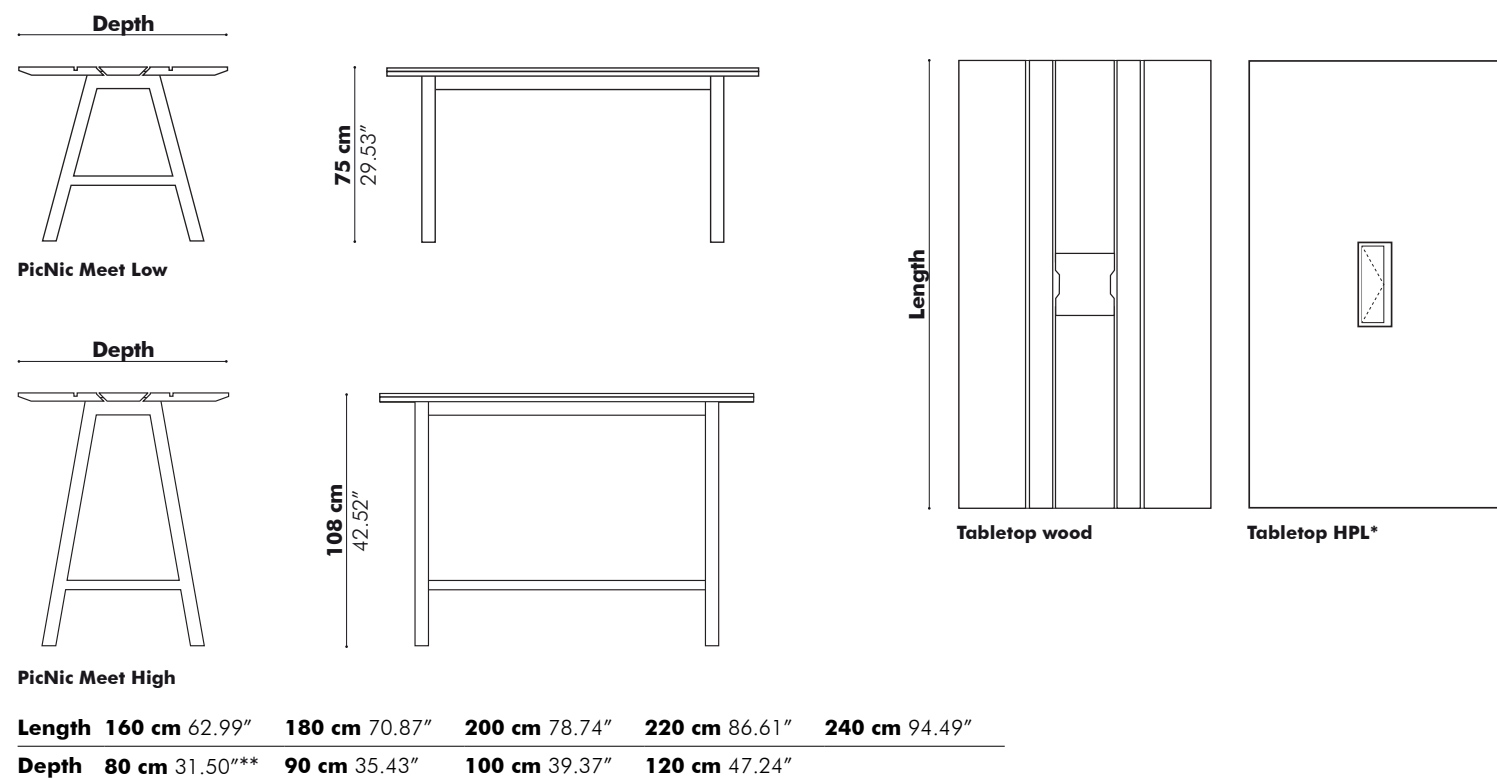

Meet

Length 160 cm 62.99"   180 cm 70.87"   200 cm 78.74"   220 cm 86.61"   240 cm 94.49"

Depth 80 cm 31.50"***   90 cm 35.43"   100 cm 39.37"   120 cm 47.24"

* HPL worktop always without grooves and cable entry cutout always included.
** 80 cm - 31.50" only available for Meet High. Cable entry not possible.