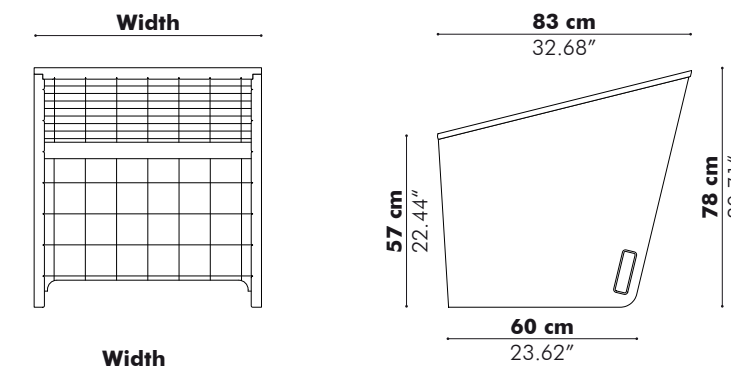

Dimensions

Width

Solo 74 cm 29.13"
Duo 100 cm 39.37"

Finishes

Upholstery in fabric collections CAT A, B, C, D
(check our application overview p. 240)

Options

Backpanel in other color

Acoustics

Absorption

How to order

Model
Fabric (CAT > collection > color)
Option