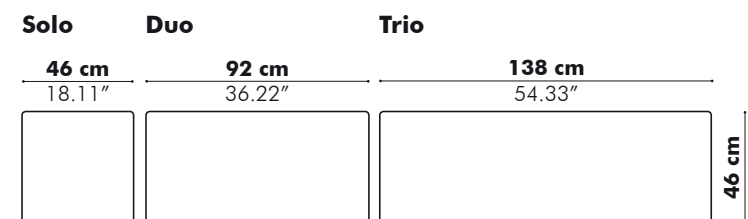

BuzziCube Flat

— by BuzziSpace Studio

Sound absorbing pouf

The BuzziCube Flat makes sitting a pleasure for your eyes and your bottom. Upholstered with soft foam and covered by a variety of BuzziSpace fabrics, it is bound to steal the show in any interior!

Models

Quatro

L Right

L Left

Bottom

Antiskid

Wood

Wheels

Finishes

Upholstery in fabric collections CAT A, B, C, D, E, F (check our application overview p. 240)

Acoustics

Absorption Diffusion

How to order

Model
Bottom
Fabric (CAT > collection > color)