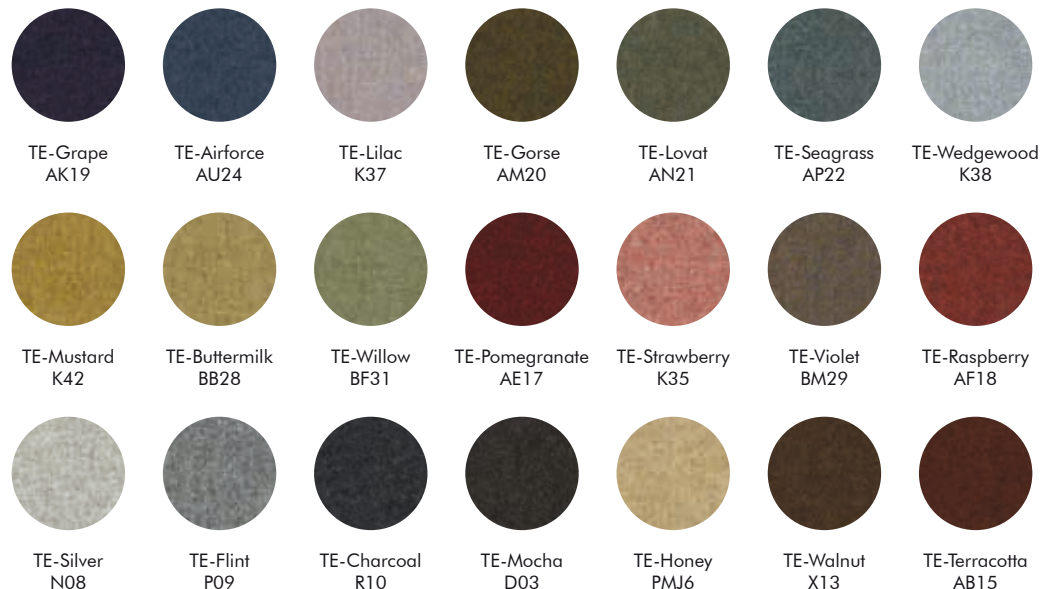

CAT B

TERRA
CLARA 2
REMIX 2
VELVET

Terra

Composition 100% Pure New Wool
Weight 370 g/m² | 10.91 oz/yd²
Width 137 cm | 53.94"
Abrasion resistance 40.000 Martindale, 25,000 Wyzenbeek
Flammability EU: BS5852 CRIB 5 | BS5867 PART 2 : 2008 : TYPE B
EN 1021.2/2006
USA: CAL TB 117
Fastness to light EU: 5 | USA: 5
Fastness to rubbing EU: Wet 4 | Dry 4
Fastness to crocking USA: Wet 4 | Dry 4
Maintenance Vacuum clean regularly. Don't wash. Don't remove the BuzziTerra from the product. Treat spillages immediately. Professional dry clean or wipe clean with a pH neutral soap and a damp cloth.