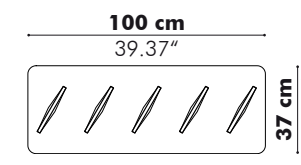

Dimensions

	Height Blind	Total Height
S	115 cm 45.28"	120,3 cm 47.36"
M	150 cm 59.06"	155,3 cm 61.14"
L	185 cm 72.83"	190,3 cm 74.92"

Baseplates

Curved 45°

Regular

Finishes

Cover in BuzziFelt
Extra layer in fabric collections CAT A, B, C, D, E, F possible (check our application overview p. 240)
Baseplate in black (RAL 9005) or white (RAL 9010)