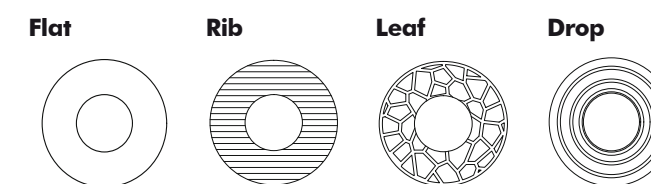

Dimensions

Patterns

Finishes

Upholstery in fabric collections CAT A, B, C, D, E, F
(check our application overview p. 240)

Mounting

Ceiling Suspended
Fixing System Screw with 3 cables of 4 m - 157.48" (alu)