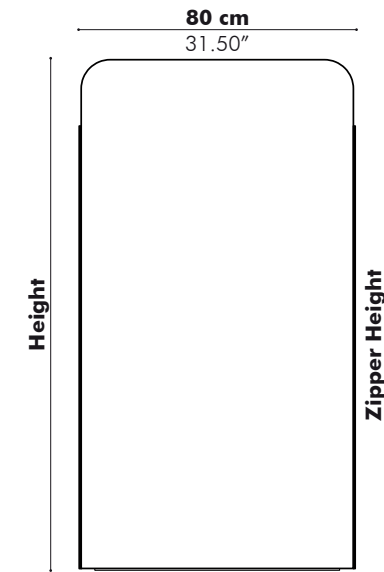

BuzziScreen