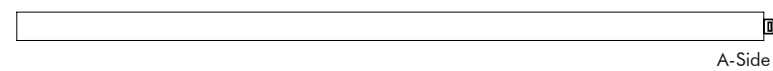

1 - Stop panel