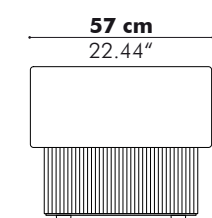

Models

Solo