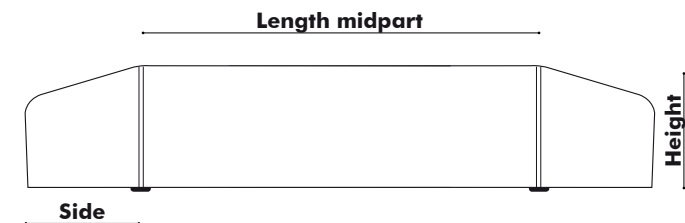

Y L-plus

Y XL

Twin Light**

Foot*

* Foot only to be used with BuzziDesk:
 H ≤ 40 cm - 15.75" and W ≤ 160 cm - 62.99"
 ** Screws included

BuzziDesk FlipFlop

— by Alain Gilles

Free standing desk divider screen

Dimensions

Height		Side		Length midpart	
35 cm	13.78"	37.5 cm	14.76"	80 cm	31.50"
50 cm	19.69"	50 cm	19.69"	100 cm	39.37"
				120 cm	47.24"
				140 cm	55.12"
				160 cm	62.99"
				180 cm	70.87"
				200 cm	78.74"