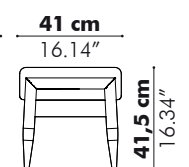

ST101 Footstool

Side