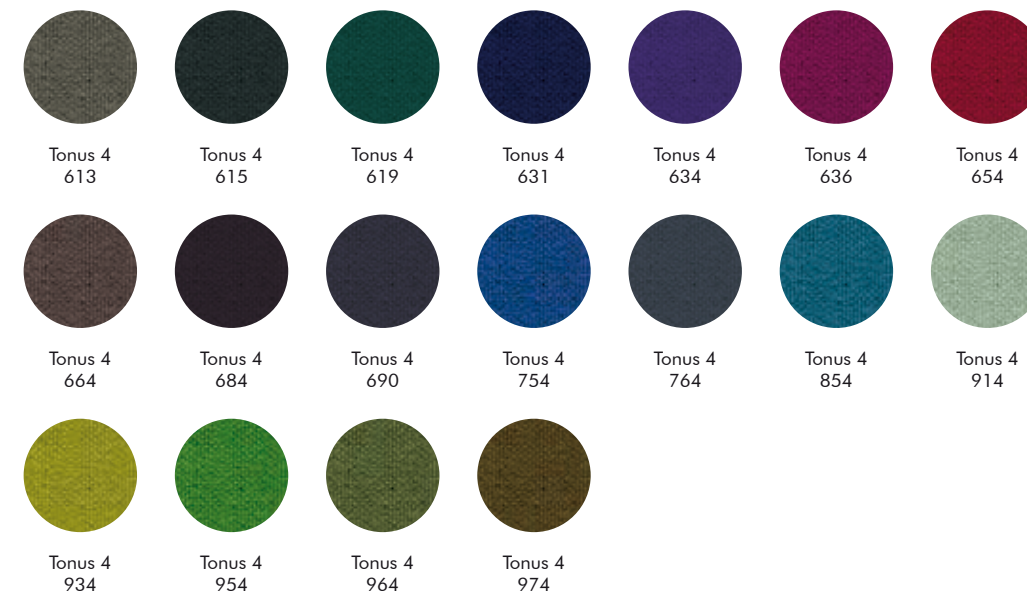

CAT D

TONUS MEADOW
TONUS 4

Tonus 4

Composition 90% new wool, 10% Helanca
Weight 665 g/lin.m
Width 140 cm | 55.11"
Abrasion resistance 100.000 Martindale rubs, EN ISO 12947
Flammability EN 1021-1/2 | BS 5852 part 1 | DIN 4102 B2
Önorm B1/Q1 | NF D 60 013 | UNI 9175 11M
US Cal. Bull. 117-2013 | NFPA 260 | IMO A.652 (16)
Fastness to light Note 5-7, ISO 105-B02
Fastness to rubbing (ISO) dry 3-5, wet 3-5
Pilling Note 3, EN ISO 12945
Maintenance Vacuuming and dry cleaning

kvadrat

CAT D

TONUS MEADOW
TONUS 4

Note color deviation may occur.
Find the latest update of the material
specifications and colors on our
website: www.buzzi.space