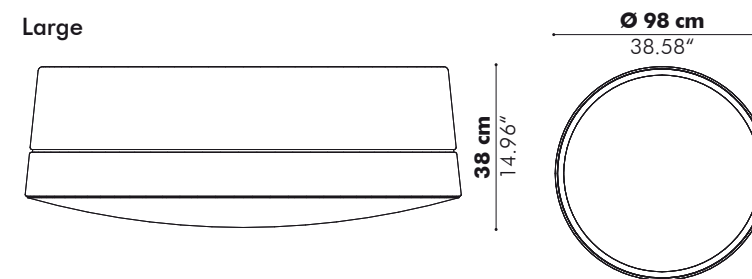

BuzziBalance

— by 13&9 Design

Move your body, move your mind

BuzziBalance creates a non-traditional environment that brings people together, provoking joy and conversation. The BuzziBalance family offers both a seating and standing element.

While standing, BuzziBalance Board becomes a muscle activator. As one balances on the wooden-carved rocking board for a few moments, the mind and body are awakened. While sitting on the BuzziBalance, a rocking pouf in small and large version, the benefits of purposeful stretching are brought into the workplace. The upholstered seat also offers added acoustical benefits.

The perfect solution for creative hubs in the workplace, hospitality or residential homes. BuzziBalance offers the best of both worlds. Stretch your legs for a quick phone call or gather and rock away during a creative session.

Models

Balance

Small

Large

Balance Board

Small

Large

Finishes

Bottom in solid wood ash natural (varnish)
Upholstery in fabric collections CAT A, B, C, D, E, F
(check our application overview p. 240)

Acoustics

Absorption

How to order

Model

Size

Fabric (CAT > collection > color)