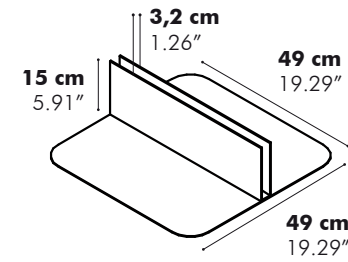

Dimensions

	Height	Zipper Height
S	120 cm 47.24"	100 cm 39.37"
M	150 cm 62.99"	130 cm 51.18"
L	200 cm 78.74"	180 cm 70.87"

BuzziScreen

BuzziFoot (optional)

Finishes

Cover in BuzziFelt
Extra layer in fabric collections CAT A, B, C, D, E, F possible (check our application overview p. 240)
Zipper in orange or black