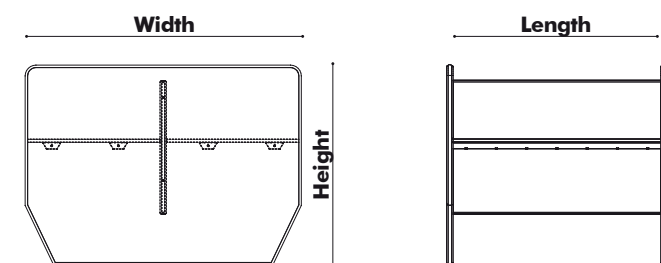

BuzziVille Predefined setups

Booth

	Width	
S	130 cm	51.18"
M	170 cm	66.93"
L	210 cm	82.68"

Booth Standing

Desk

	Length	Width	Height
S	125 cm	49.21"	165 cm
M	165 cm	64.96"	205 cm
L	205 cm	80.71"	120 cm

Meet

	Length	Width	Height
S	125 cm	49.21"	165 cm
M	165 cm	64.96"	205 cm
L	205 cm	80.71"	135 cm