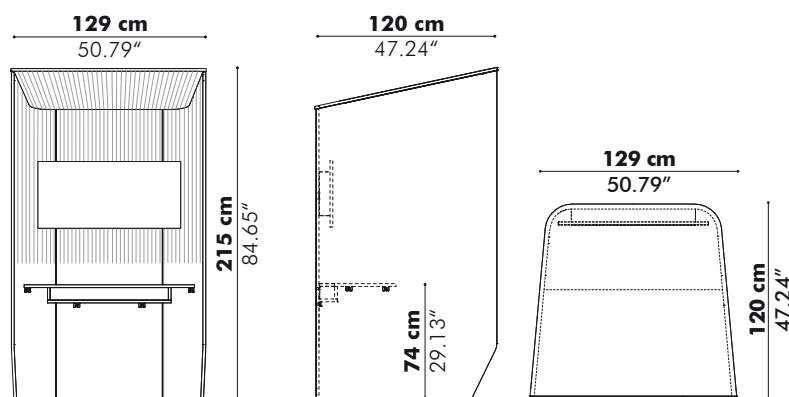

Models

Single

Standing

Side by Side

Targa

Width 130 cm 51.18" 170 cm 66.93" 210 cm 82.68"
Height 120 cm 47.24" 135 cm 53.15"

Patterns

Finishes