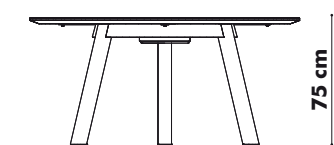

Models

Small