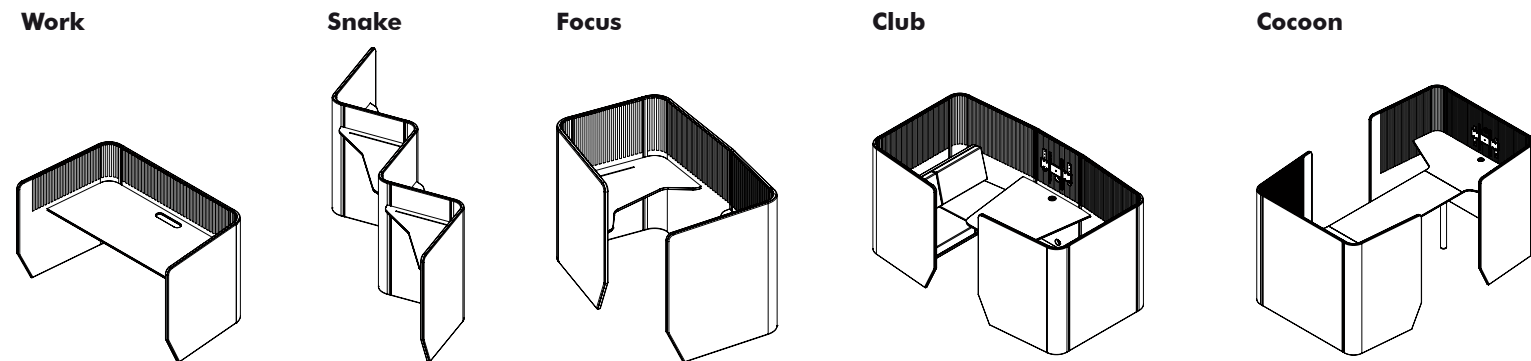

How to order

Model
Size
Fabric (CAT > collection > color)
Finish Worktop

BuzziVille Inspiration Models

Let these inspiration models guide you when building your own BuzziVille setup. Dimensions of these predefined setups are dependent on the size of the panels you choose. All models are available in 4 heights: 120, 135, 150 & 180 cm | 47.24", 53.15", 59.06", 70.87"