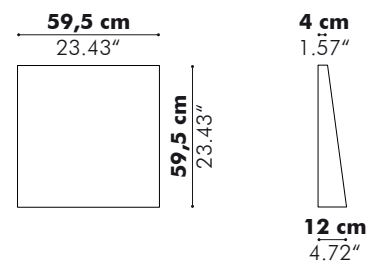

Square Wedge