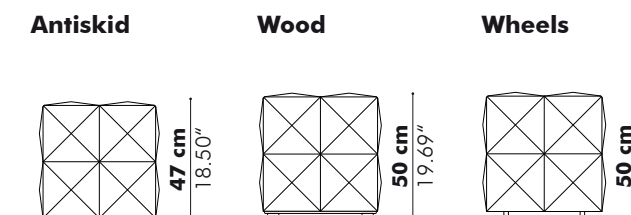

BuzziCube 3D

— by BuzziSpace Studio

Sound absorbing 3D pouf

A high-design pouf that is unique in its class thanks to its revolutionary form and high-tech production process. The 3D foam covered with a variety of BuzziSpace fabrics gives it a unique touch.

Models

Quatro

L Right

L Left

T

Bottom

Patterns

Finishes

Upholstery in fabric collections CAT A, E (check our application overview p. 240)

Acoustics

Absorption Diffusion

How to order

Model
Bottom
Pattern
Fabric (CAT > collection > color)