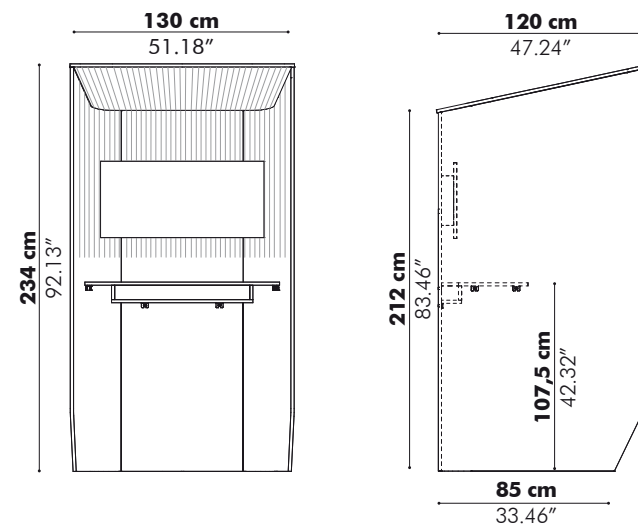

BuzziVille Predefined setups

Booth

	Width	
S	130 cm	51.18"
M	170 cm	66.93"
L	210 cm	82.68"

Booth Standing

Desk

	Length	Width	Height
S	125 cm	49.21"	165 cm
M	165 cm	64.96"	205 cm
L	205 cm	80.71"	120 cm

Meet

	Length	Width	Height
S	125 cm	49.21"	165 cm
M	165 cm	64.96"	205 cm
L	205 cm	80.71"	135 cm