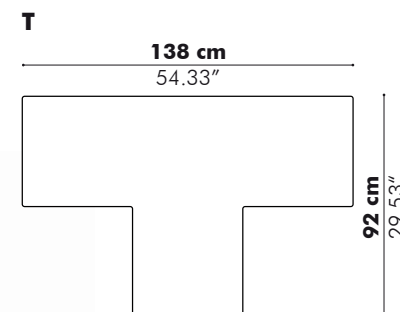

Bottom

Antiskid

Wood

Wheels

Finishes

Upholstery in fabric collections CAT A, B, C, D, E, F (check our application overview p. 240)

Acoustics

Absorption Diffusion

How to order

Model
Bottom
Fabric (CAT > collection > color)