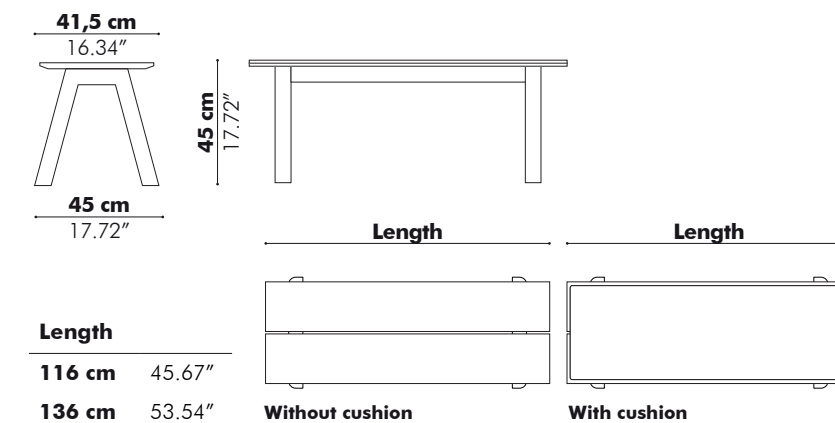

Bench Wood

Connect Panel

Connect Panel in Wood or Felt can be mounted to the BuzziPicNic Desk High. Connection brackets and screws are included.