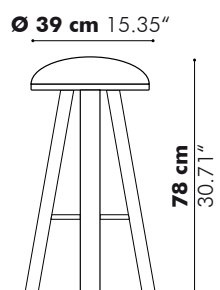

Looking for a pure wood stool? BuzziMilk Stool Allwood is pure simplicity and strong design.

Models

Stool

Counter

Bar

Bench

Stool All Wood

Tile Small