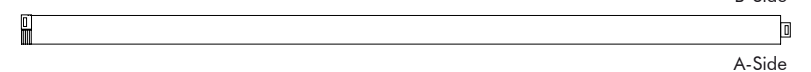

7 - Mid extra L panel