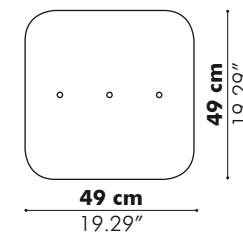

BuzziCactus

— by Sas Adriaenssens

Free standing sound absorbing screen

Do you need privacy, quiet or protection?
The BuzziCactus is a charming room divider that combines no less than three factors: sound absorption, design and a surface you can stick pins onto. Thanks to its striking shape and color you can make a statement at home or at the office. Put your BuzziCactus in direct sunlight – it deserves to be seen!

Models

Taco

Gringo

TexMex

Baseplate

Finishes

Upholstery in fabric collections CAT A, B, C, D, E
(check our application overview p. 240)
Baseplate: black (RAL 9005) or alu color (RAL 9006)

Acoustics

Absorption Attenuation

How to order

Model
Fabric (CAT > collection > color)
Color baseplate