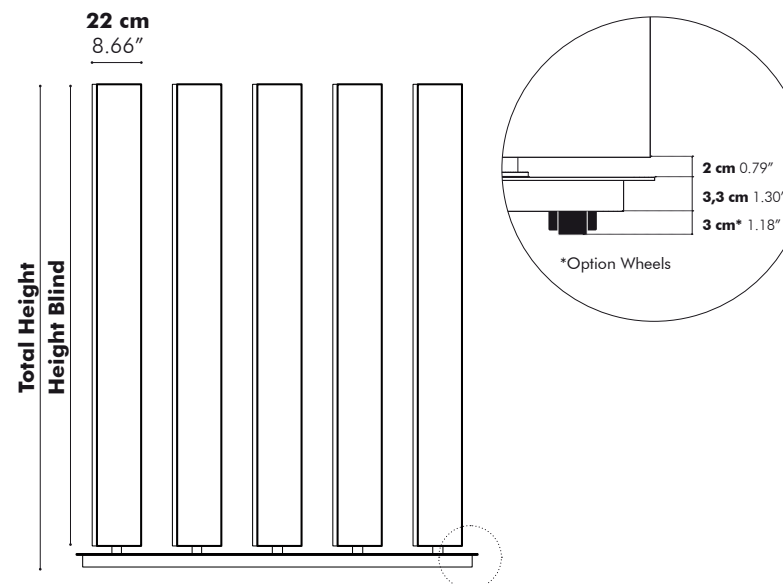

Dimensions

	Height Blind	Total Height
S	115 cm 45.28"	120,3 cm 47.36"
M	150 cm 59.06"	155,3 cm 61.14"
L	185 cm 72.83"	190,3 cm 74.92"

Baseplates

Curved 45°

Regular

Finishes

Cover in BuzziFelt
Extra layer in fabric collections CAT A, B, C, D, E, F possible (check our application overview p. 240)
Baseplate in black (RAL 9005) or white (RAL 9010)