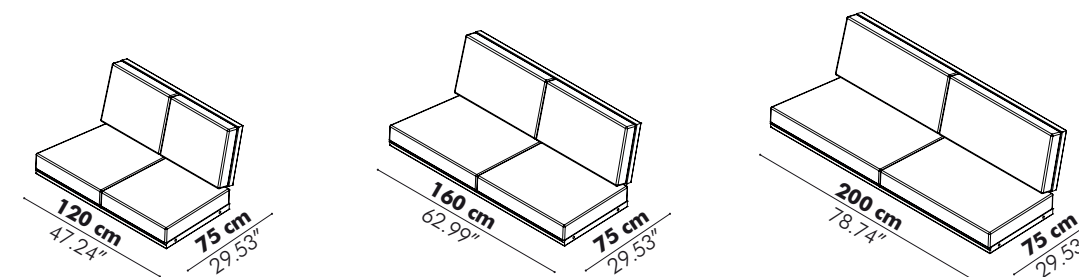

Patterns

BuzziVille Components — Worktops

Finishes

Antwerp Oak White Laminate

Cut out 80 mm - 3.15" or 80 mm x 320 mm - 3.15" x 12.59"

BuzziVille Components — Bench

Finishes

Upholstery in fabric collections CAT A, B (check our application overview p. 240)