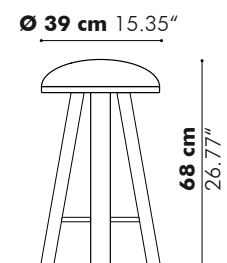

Looking for a pure wood stool? BuzziMilk Stool Allwood is pure simplicity and strong design.

Models

Stool

Counter

Bar

Bench

Stool All Wood

Tile Small