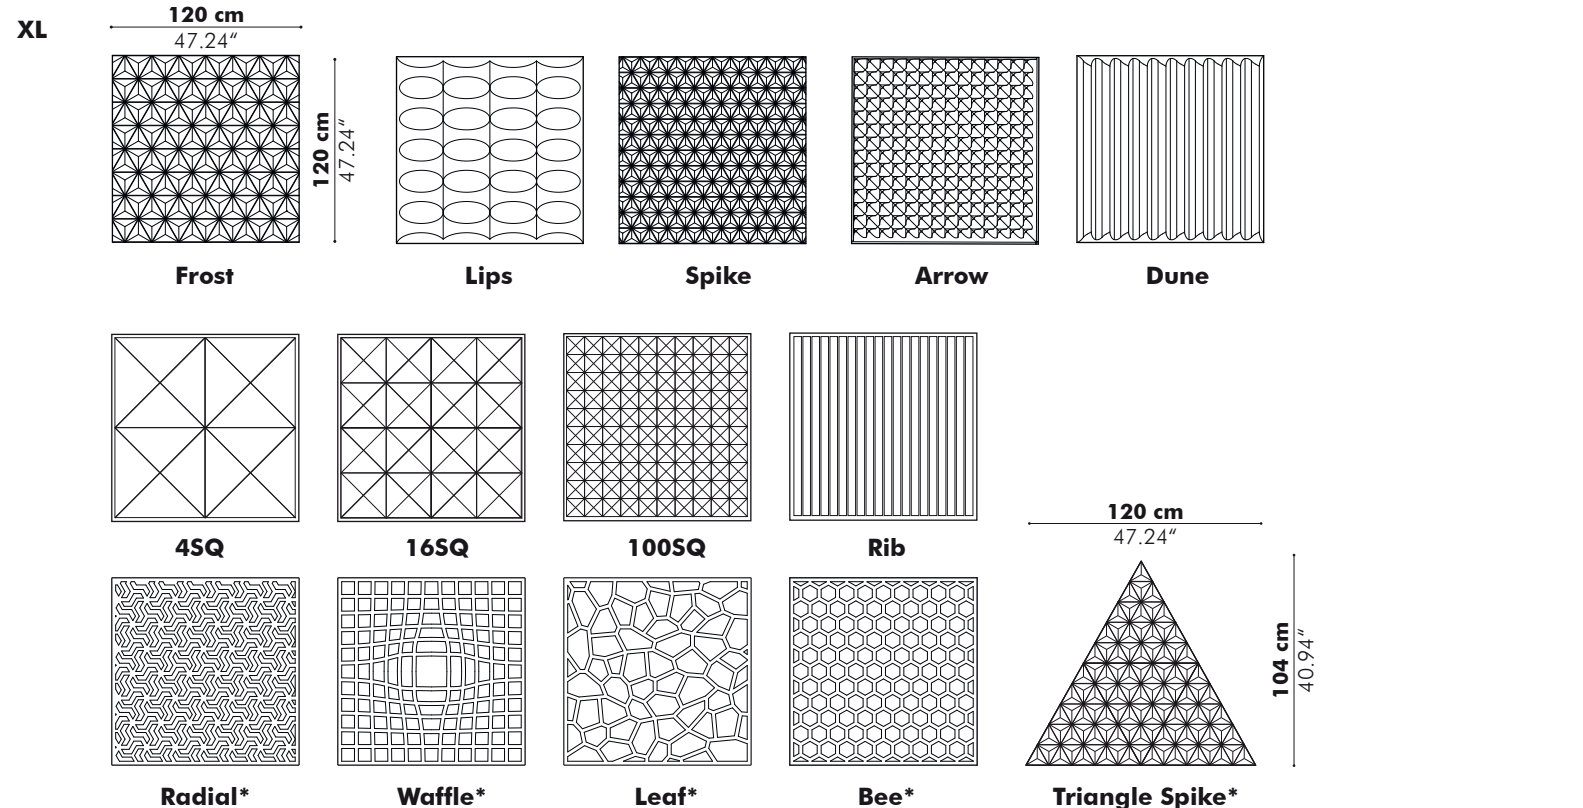

Models & Patterns