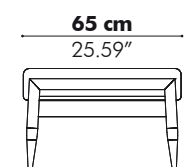

ST101 Ottoman

Side