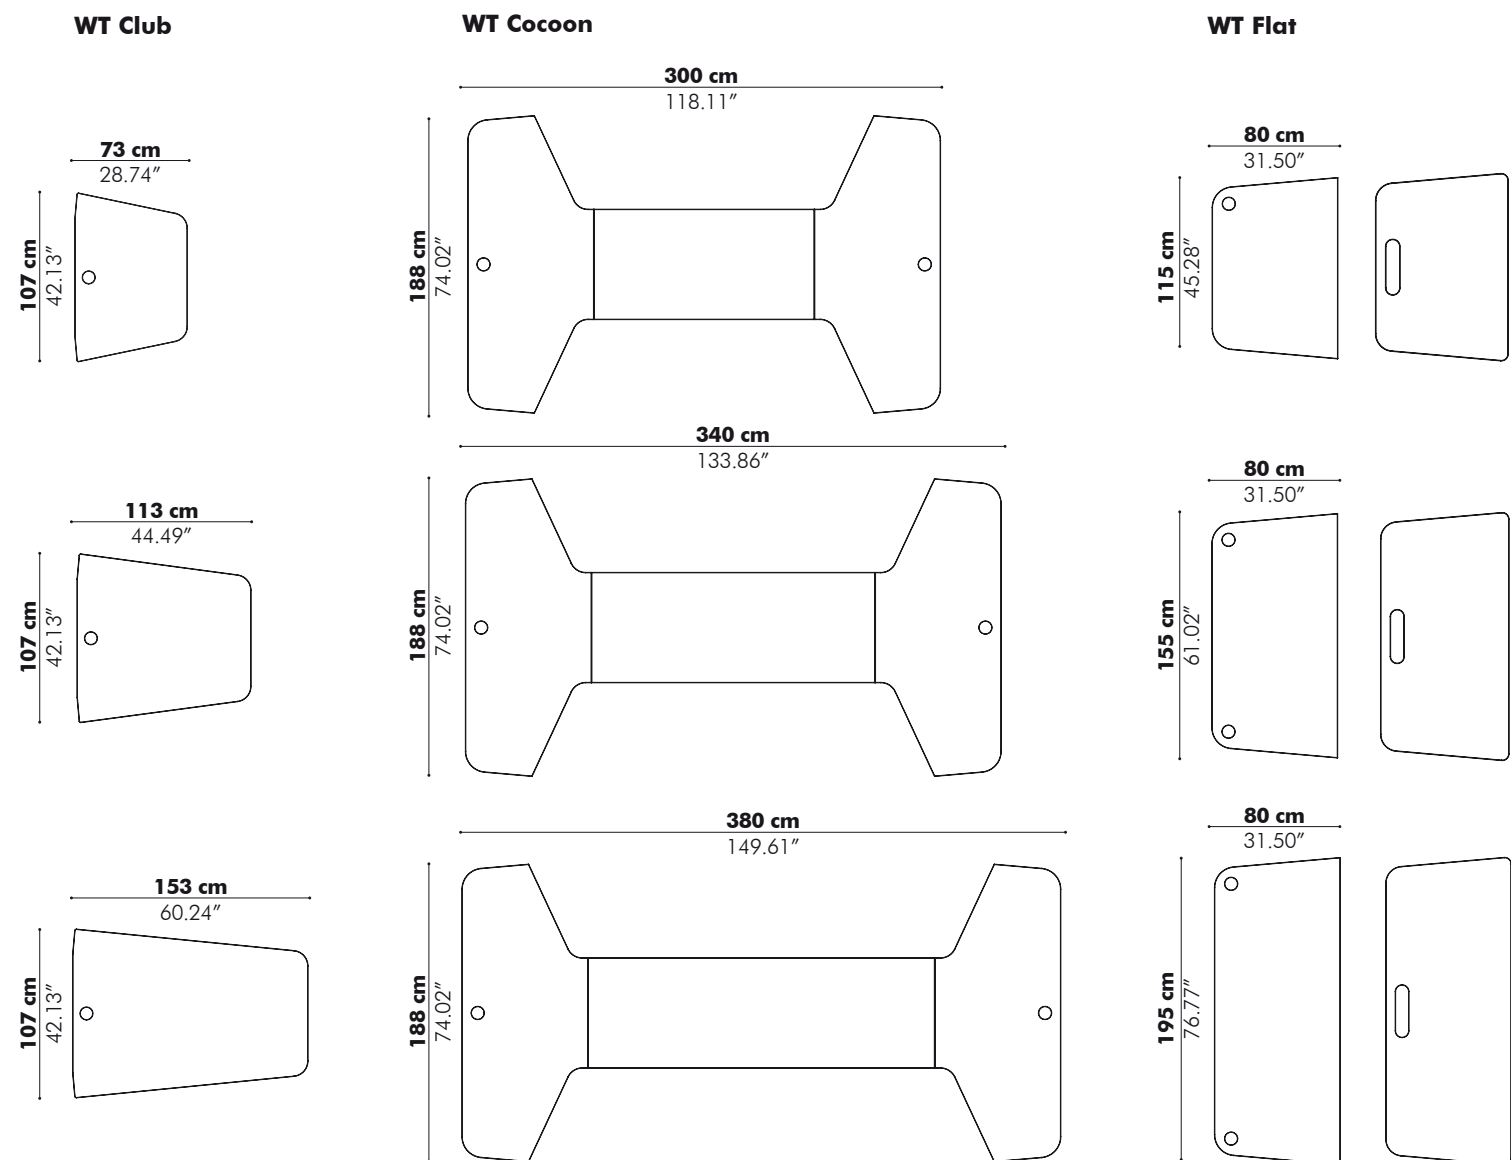

BuzziVille Components — Worktops

Finishes

Cut out 80 mm - 3.15" or 80 mm x 320 mm - 3.15" x 12.59"