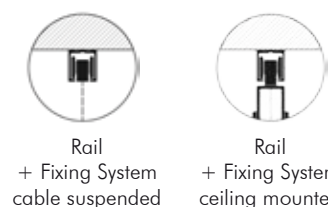

2 layers of BuzziFelt and metal profile in black (RAL 9005) or white (RAL 9010)

Mounting

Options

Bicolor
 Rail System: 320 cm 125.98"
 (for 1-3 Falls)
 Extra rail for extension
 in black or white

Acoustics