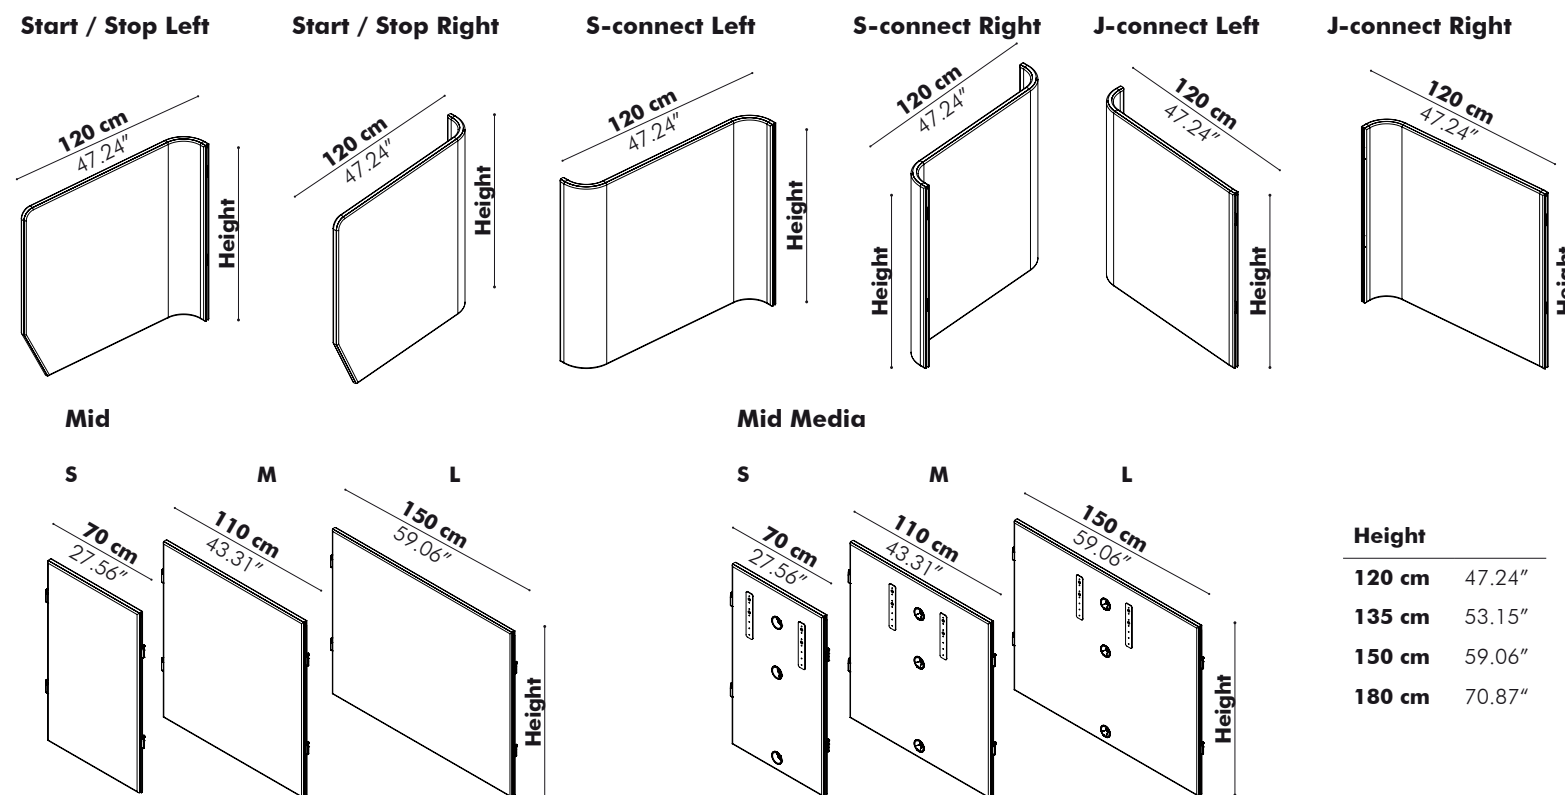

BuzziVille Components — Panels

Finishes

Height 120 cm | 47.24"
Upholstery in fabric collections CAT A, B
Height 135 cm | 53.15" or larger
Upholstery in fabric collection CAT A
(check our application overview p. 240)

Patterns