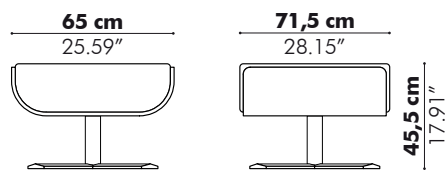

BuzziMe Ottoman