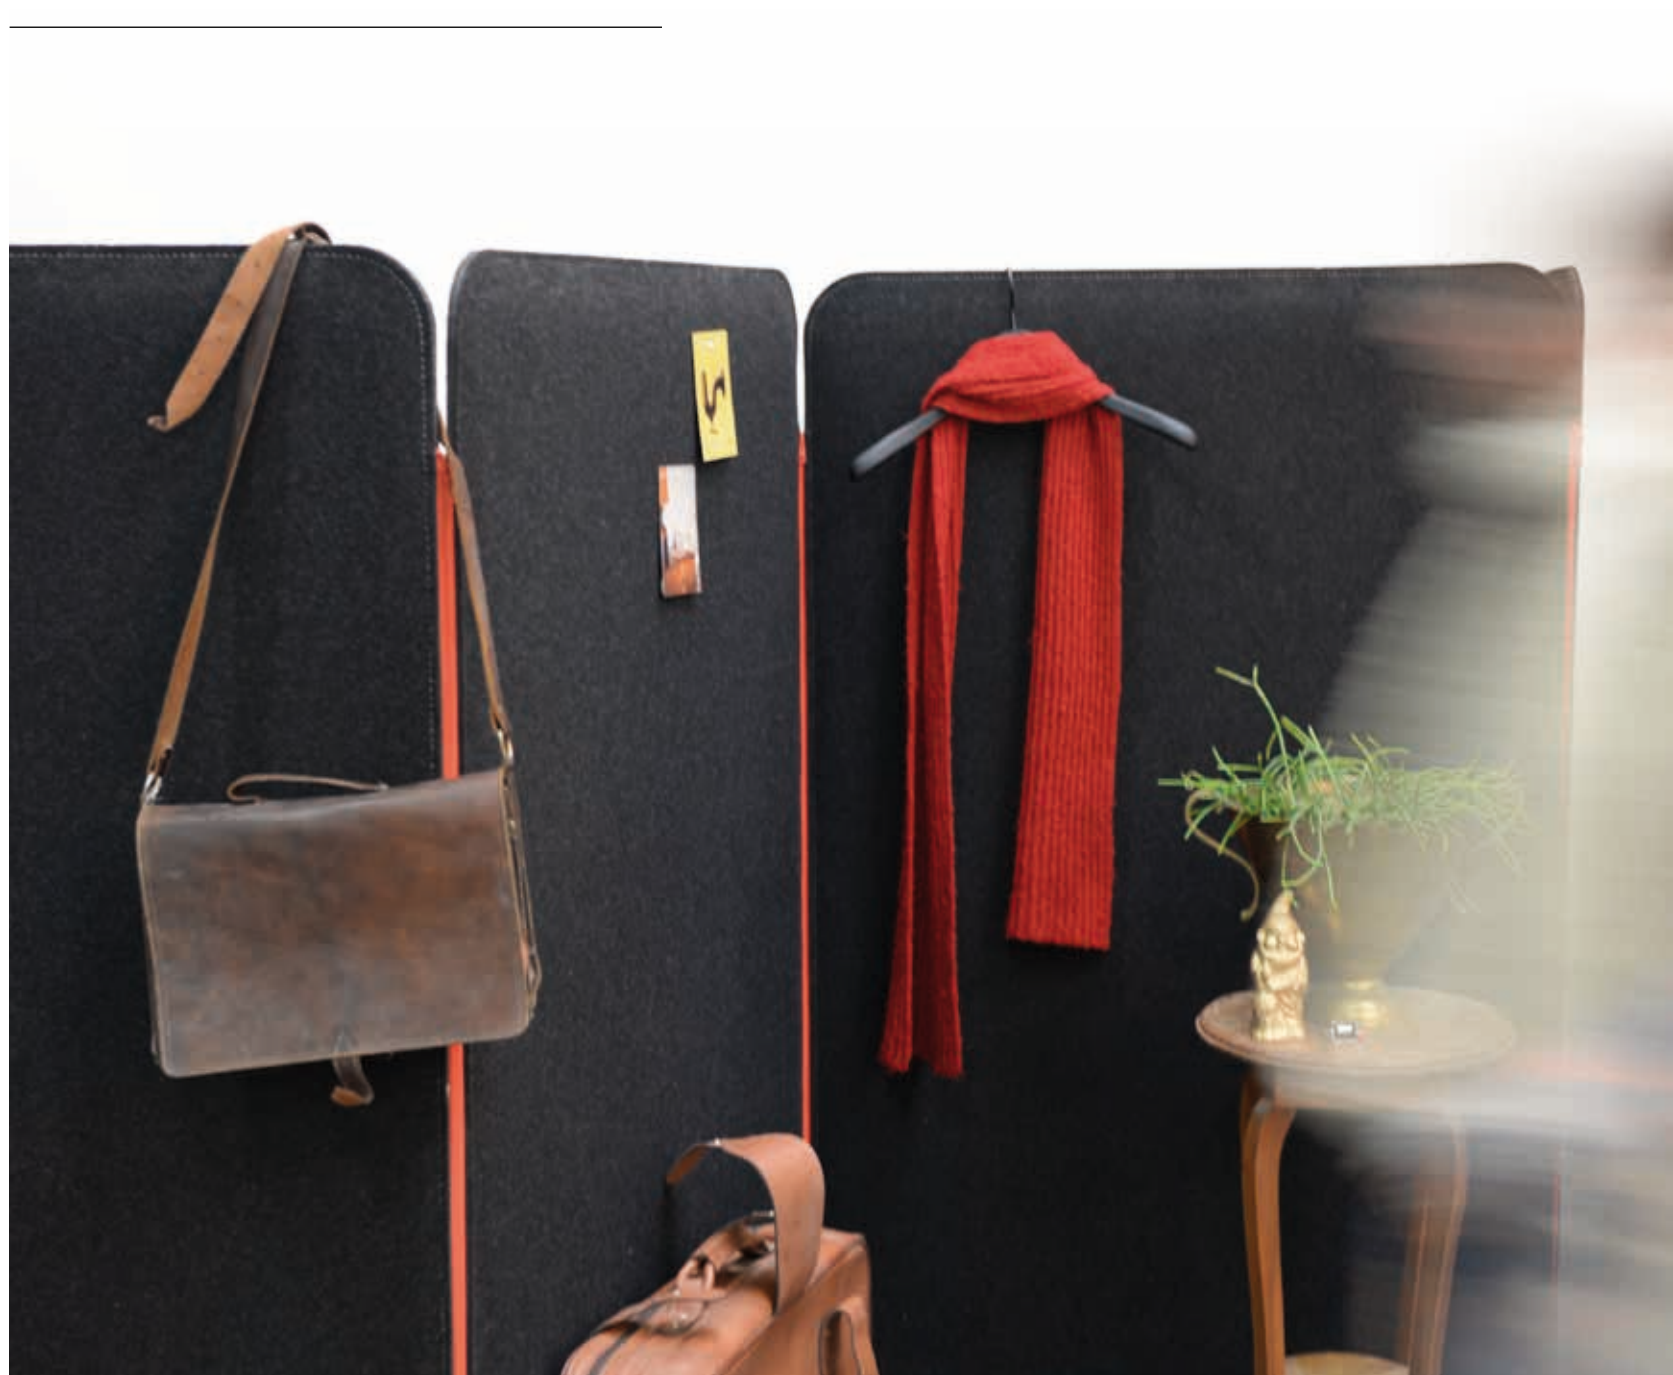

BuzziScreen

— by Sas Adriaenssens

Sound absorbing dividing screen

The folding screen has come back into fashion with a bang! The BuzziScreen is a contemporary take on the flexible room divider with all sorts of advantages. For example, it can be extended infinitely: the handy recycled zipper system makes it easy for you to add panels. Just like with other BuzziSpace products, you can pin objects, photos or letters to the screen, and of course it works as sound absorption as well. Divide your office or room however you want, wherever you want!