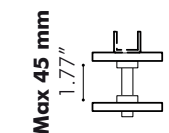

Dimensions

Finishes

Cover in BuzziFelt
Extra layer in fabric collections CAT A, B, C, D, E, F possible
(check our application overview p. 240)
BuzziFix in black (RAL 9005), white (RAL 9010) or alu color (RAL 9006)

Options

Bicolor

Acoustics

Attenuation

How to order

Size (W x H)
Fabric (CAT > collection > color)
Straight or Round corner
BuzziFix

BuzziFix

Bold

L

L-Plus

XL

Twin**

Magnet*

Part A

Part D

Part B

Part C

* Magnet only to be used for BuzziDesk:
H ≤ 40 cm - 15.75" and W ≤ 160 cm - 62.99"
** Screws included

Thin

F L

F L-plus

F XL

U

Y L

Y L-plus

Y XL

Twin Light**

Foot*

* Foot only to be used with BuzziDesk:
H ≤ 40 cm - 15.75" and W ≤ 160 cm - 62.99"
** Screws included