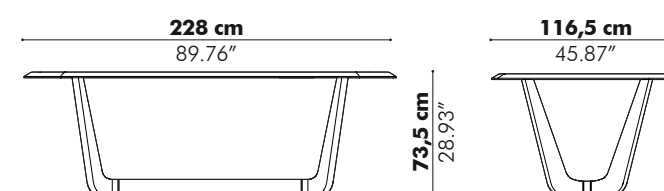

Side Rectangle