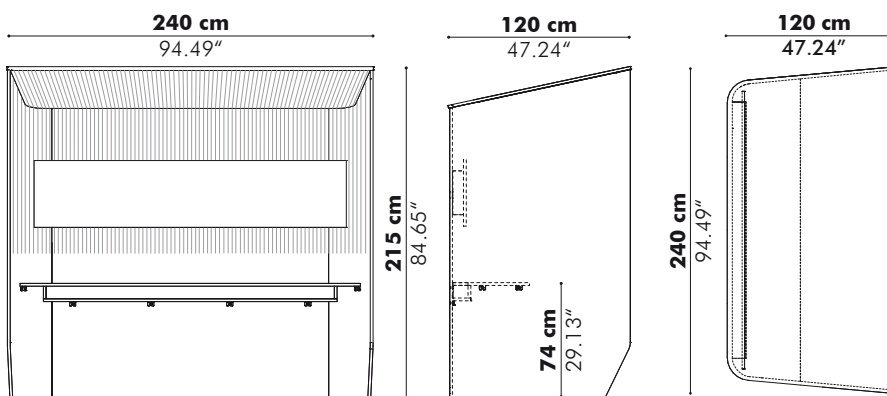

Models

Single

Standing

Side by Side

Targa

Width 130 cm 51.18" 170 cm 66.93" 210 cm 82.68"
Height 120 cm 47.24" 135 cm 53.15"

Patterns

Finishes