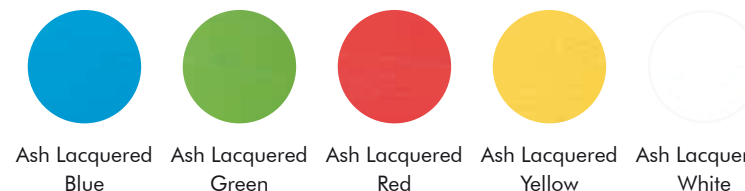

Finishes

Frame

Cushion in fabric collections CAT A, B, C, D, E, F, Leather (check our application overview p. 240)

How to order

Model
Wood finish frame
Fabric (CAT > collection > color)

BuzziNordic ST200

— by Ståffan Thomassen