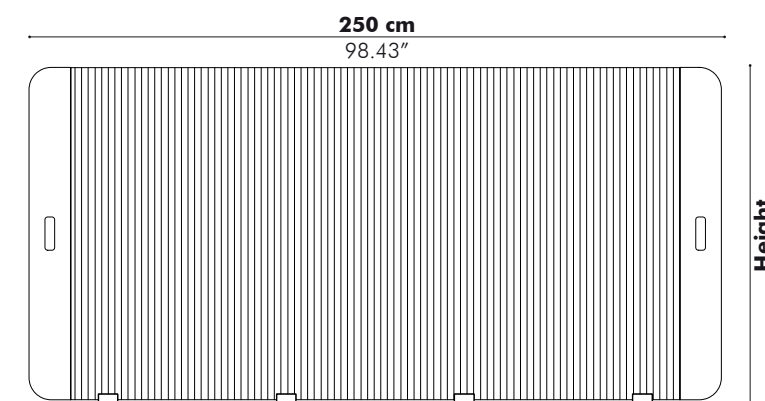

Dimensions

Height

120 cm 47.24"

150 cm 59.06"

Finishes

2 layers of Sliced BuzziFelt with Felt core
Handles in felt & 4 feet in wood

Options

Different color front/back