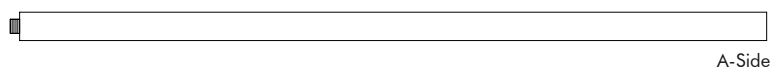

2 - Start panel