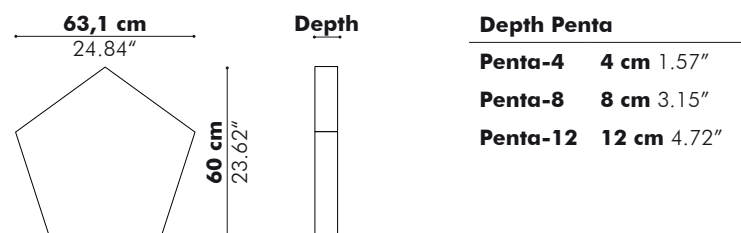

Models

Square

Square Wedge

Rectangular

Rectangular WOLS

Rectangular WOSS

WOLS: Wedge on long side
WOSS: Wedge on short side

Rectangular XL

Hexa

Hexa Wedge

Penta

Penta Wedge

Finishes

Upholstery in fabric collections CAT A, B, C, D, E, F (check our application overview p. 240)

Mounting

Fixing system: horizontal and vertical use possible

- Wall Mounted
  Fixing System Wall
  incl. 2 x 2 wooden brackets (excl. screws for ceiling)
- Ceiling Suspended
  Fixing System Screw with 4 cables of 2 m - 78.74" or 5 m - 196.85" (black or alu)
- Ceiling Suspended
  Fixing System Magnet with 4 cables of 2 m - 78.74" or 5 m - 196.85" (black or alu)

Acoustics

Absorption Diffusion

For noticeable acoustic performance improvement a minimum of either 4 square, hexa, penta panels or 2 rectangular panels is required

How to order

Model
Fabric (CAT > collection > color)
Mounting option