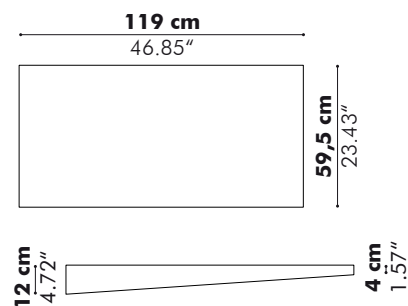

Rectangular WOLS