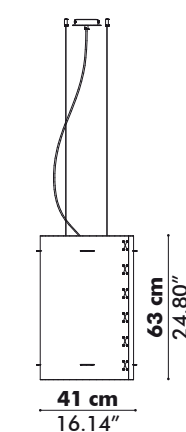

Models

XL Low