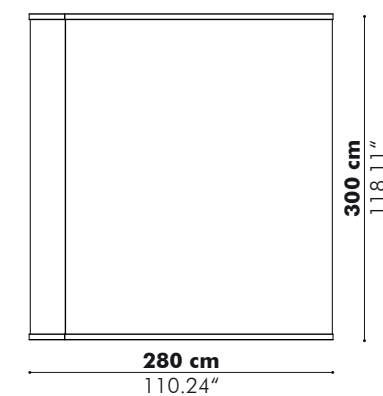

BuzziShed

— Jean-Pierre Galeyn and
BuzziSpace Studio

Outdoor shed

While working outside might seem nice, the lack of comfy furniture and the glare of the sun on your laptop or smartphone screen might cause a lot of discomfort. Until now. With the launch of the BuzziShed, designed by Jean Pierre Galeyn and BuzziSpace Studio, you can now work or spend time outside in this stylish outdoor shed, protected from sunlight and even from the rain. The BuzziShed can also be used as a garden shed on cool or rainy days or to create meeting points in a large open space.

Dimensions

Side

Back

Top

Finishes

Frame: Hot galvanized steel

Roof: Sunbrella fabric

Floor: Anti-Skid outdoor plywood