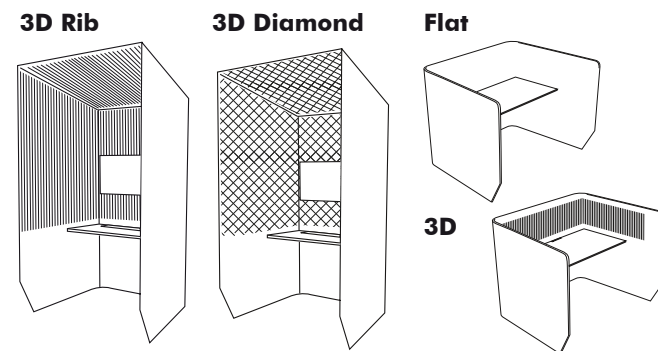

Models

Single

Standing

Side by Side

Targa

Width 130 cm 51.18" 170 cm 66.93" 210 cm 82.68"
Height 120 cm 47.24" 135 cm 53.15"

Patterns

Finishes