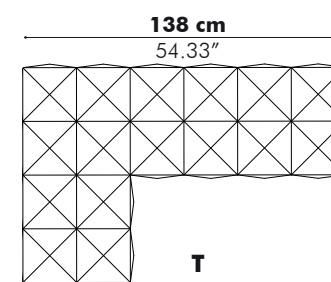

BuzziCube 3D

— by BuzziSpace Studio

Sound absorbing 3D pouf

A high-design pouf that is unique in its class thanks to its revolutionary form and high-tech production process. The 3D foam covered with a variety of BuzziSpace fabrics gives it a unique touch.

Models

Quatro

L Right

L Left

T

Bottom

Patterns

Finishes

Upholstery in fabric collections CAT A, E (check our application overview p. 240)

Acoustics

Absorption Diffusion

How to order

Model
Bottom
Pattern
Fabric (CAT > collection > color)