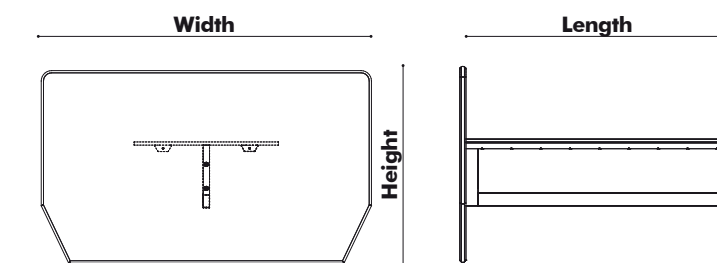

BuzziVille Predefined setups

Booth

	Width	
S	130 cm	51.18"
M	170 cm	66.93"
L	210 cm	82.68"

Booth Standing

Desk

	Length	Width	Height
S	125 cm	49.21"	165 cm
M	165 cm	64.96"	205 cm
L	205 cm	80.71"	120 cm

Meet

	Length	Width	Height
S	125 cm	49.21"	165 cm
M	165 cm	64.96"	205 cm
L	205 cm	80.71"	135 cm