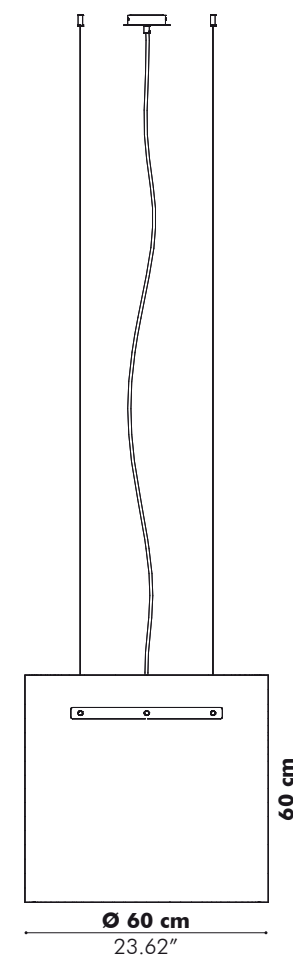

BuzziBell

— by Chris Hardy

Acoustical lighting solution

Stretching the BuzziFelt to its limits, BuzziBell is recognized by the harmonious curve of its bell-shape. Its design adds softness to a room with the textural look of felt and a delicate, diffused light source or high performance LED engine. BuzziBell is offered in the 12 BuzziFelt colors, has a metal feature and will be CE and UL listed. BuzziBell makes a statement in offices, restaurants, hotels, institutions and residences.

Dimensions

Front