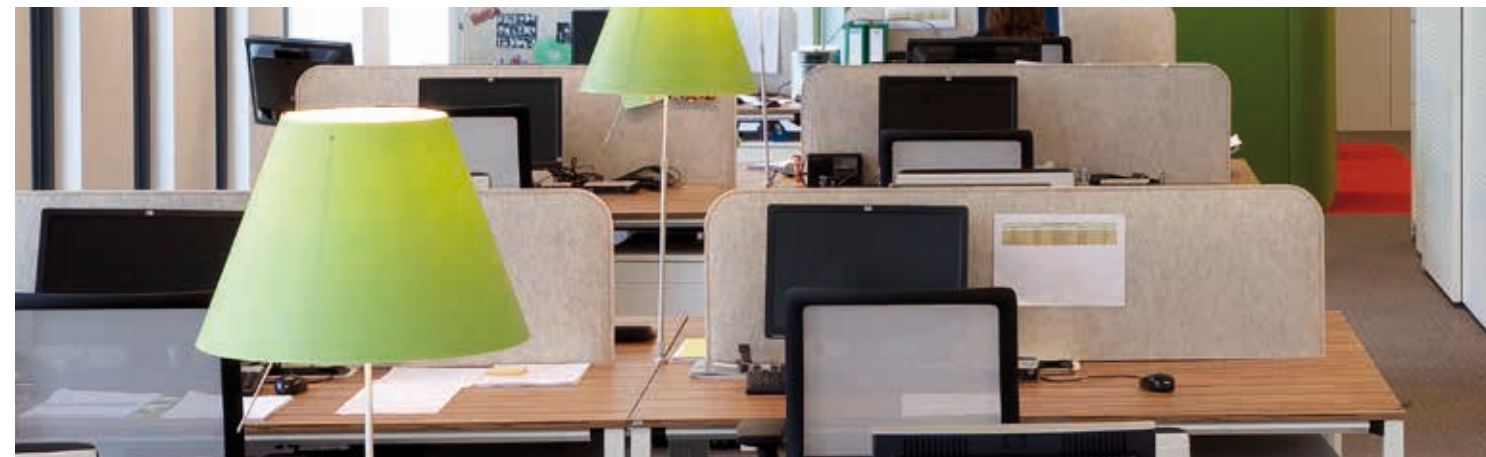

BuzziDesk

— by BuzziSpace Studio

Desk divider screen with metal profile

Not only does the BuzziDesk safeguard your privacy at work; it keeps out your colleagues' irritating telephone or computer sounds as well. This workspace divider also hides your cable clutter and computer screen in an orderly fashion. It is easy to install in any office, and with its tactile appearance and colorful tint it will make every working day feel like a party!