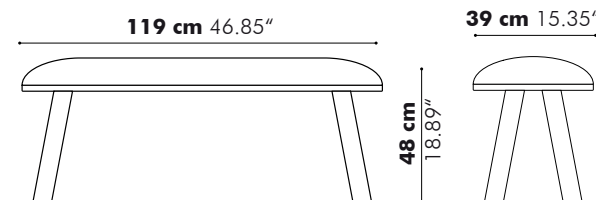

Looking for a pure wood stool? BuzziMilk Stool Allwood is pure simplicity and strong design.

Models

Stool

Counter

Bar

Bench

Stool All Wood

Tile Small