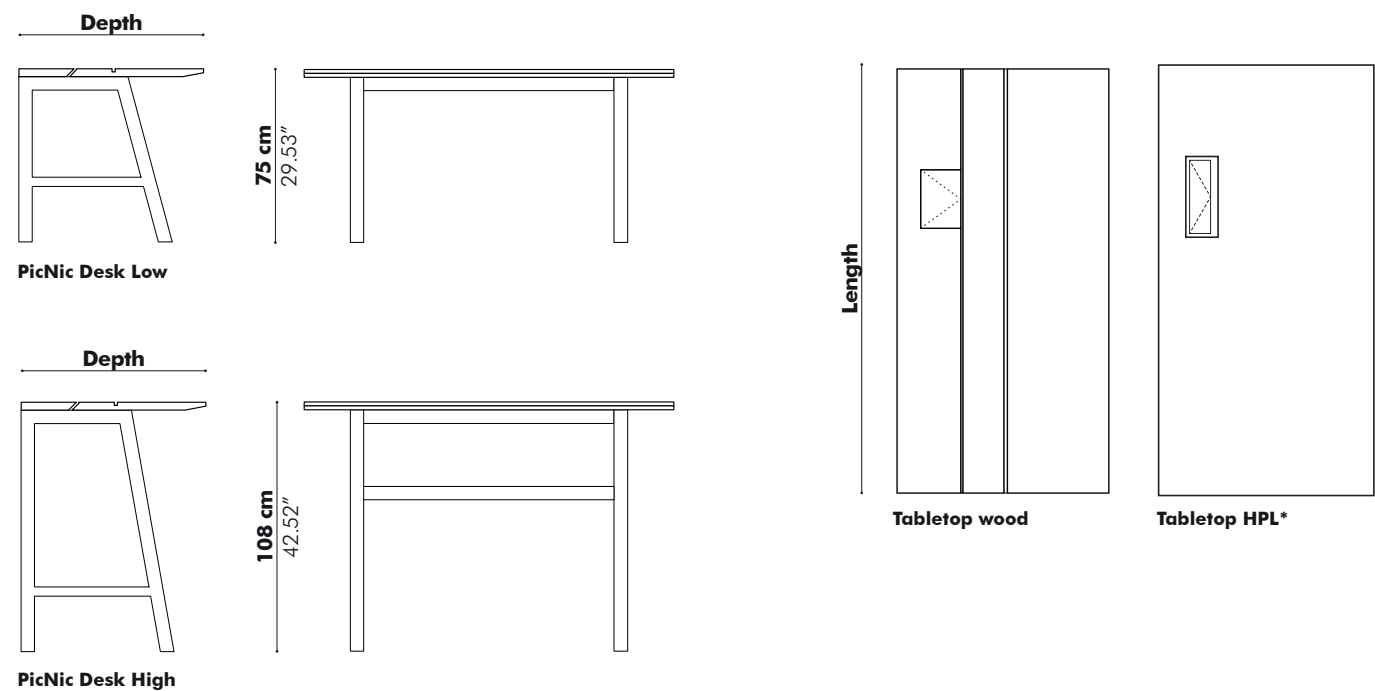

Models

Desk

Length 120 cm 47.24" 140 cm 55.12" 160 cm 62.99" 180 cm 70.87" 200 cm 78.74" 220 cm 86.61" 240 cm 94.49"

Depth 80 cm 31.50" 90 cm 35.43" 100 cm 39.37"

* HPL worktop always without grooves and cable entry cutout always included.