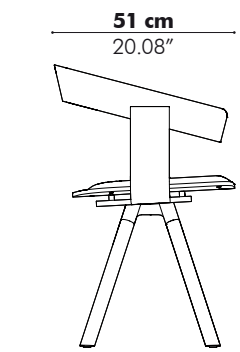

Models

Float