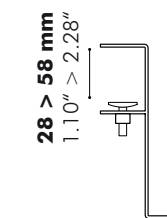

Part C

* Magnet only to be used for BuzziDesk:
 H ≤ 40 cm - 15.75" and W ≤ 160 cm - 62.99"
 ** Screws included

Thin

F L

F L-plus

F XL

U

Y L