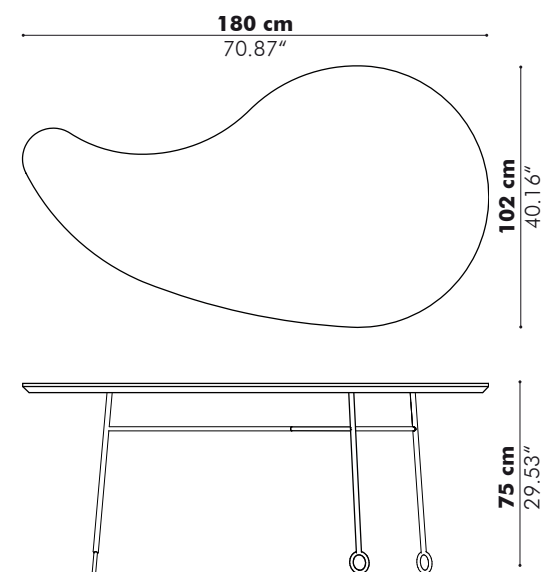

BuzziVirgule

— by Studio FanFan

Organic shaped table

Alice Monnier, founder of Studio FanFan and hotelier at Mas de L'Amarine, a B&B in the South of France, was looking for a table that was both unique and flexible. It had to be suitable for both indoor and outdoor use, and expandable when needed for her guests at the B&B. This resulted in a versatile table shaped like a comma. One table can host between one and five guests. When expanded with another table in a yin yang shape, it can host between six and nine guests. Its convivial colors and round legs (combined with its fresh shape) result in a versatile, lively multipurpose table.

Dimensions

Finishes

Plywood with HPL top (blue, red, yellow, black or grey)
Black powder coated frame

How to order

Color