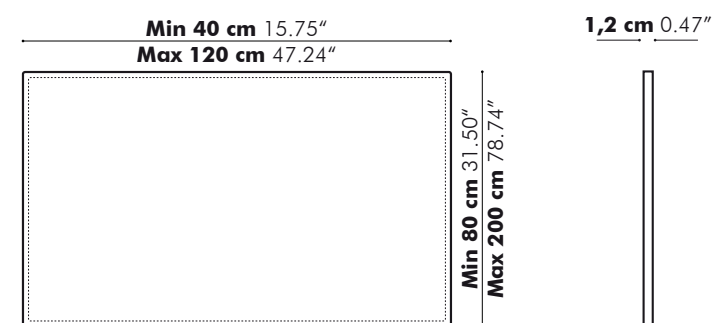

Dimensions

Mounting

Adhesive tape or magnetic tape on backside
Mounting on vertical surfaces only
Not recommended for ceiling applications

Acoustics

Absorption

How to order

Size (W x H)
BuzziFelt color
Mounting option