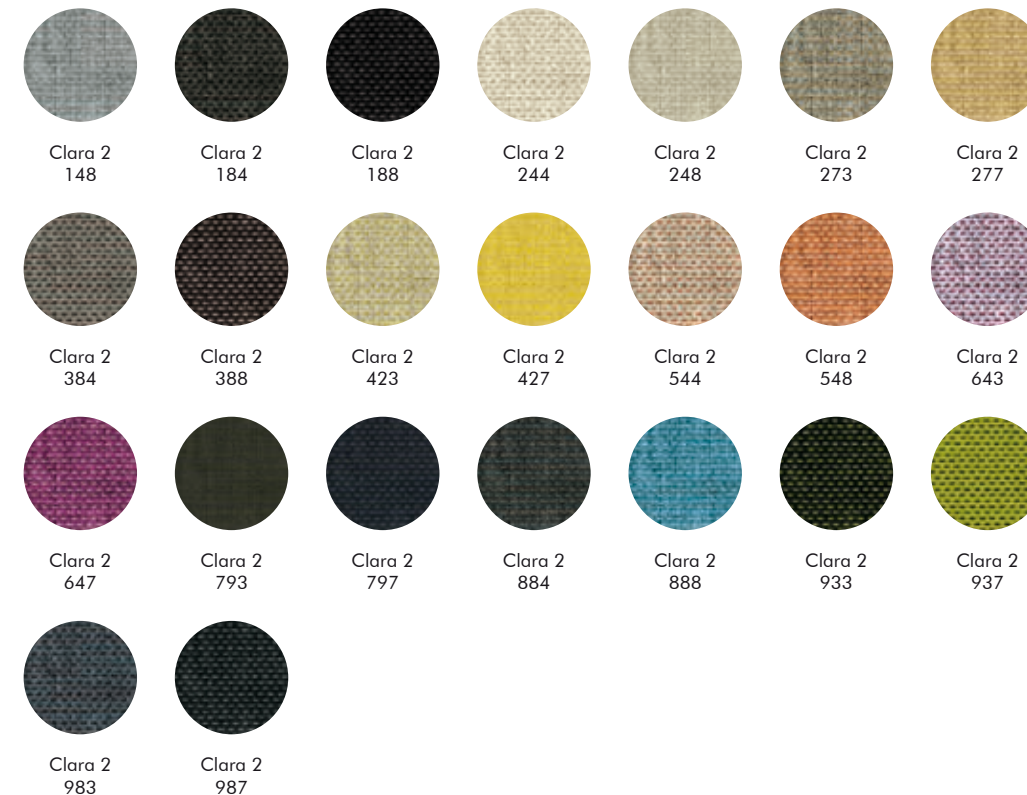

Clara 2

Composition 92% new wool, 8% nylon
Weight 400 g/lin.m
Width 138 cm | 54.33"
Abrasion resistance 80.000 Martindale rubs, EN ISO 12947
Flammability EN 1021-1/2 | BS 5852, ignition source 2-3 | DIN 4102 B2
NF D 60 013 | UNI 9175 1IM | US Cal. Tech. Bull. 117, Sec. E
NFPA 260 | IMO A.652(16)
Fastness to light Note 5-7, ISO 105-B02
Fastness to rubbing (ISO) dry 4-5, wet 4
Pilling Note 4, EN ISO 12945
Maintenance Vacuuming and dry cleaning