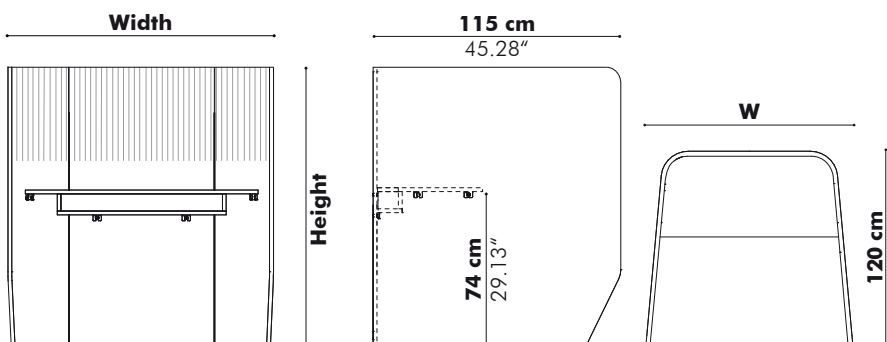

Models

Single

Standing

Side by Side

Targa

Width 130 cm 51.18" 170 cm 66.93" 210 cm 82.68"
Height 120 cm 47.24" 135 cm 53.15"

Patterns

Finishes