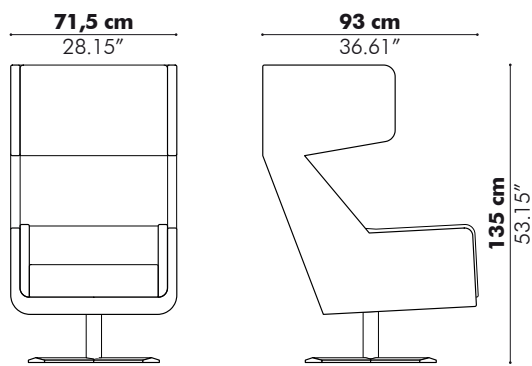

Models

BuzziMe