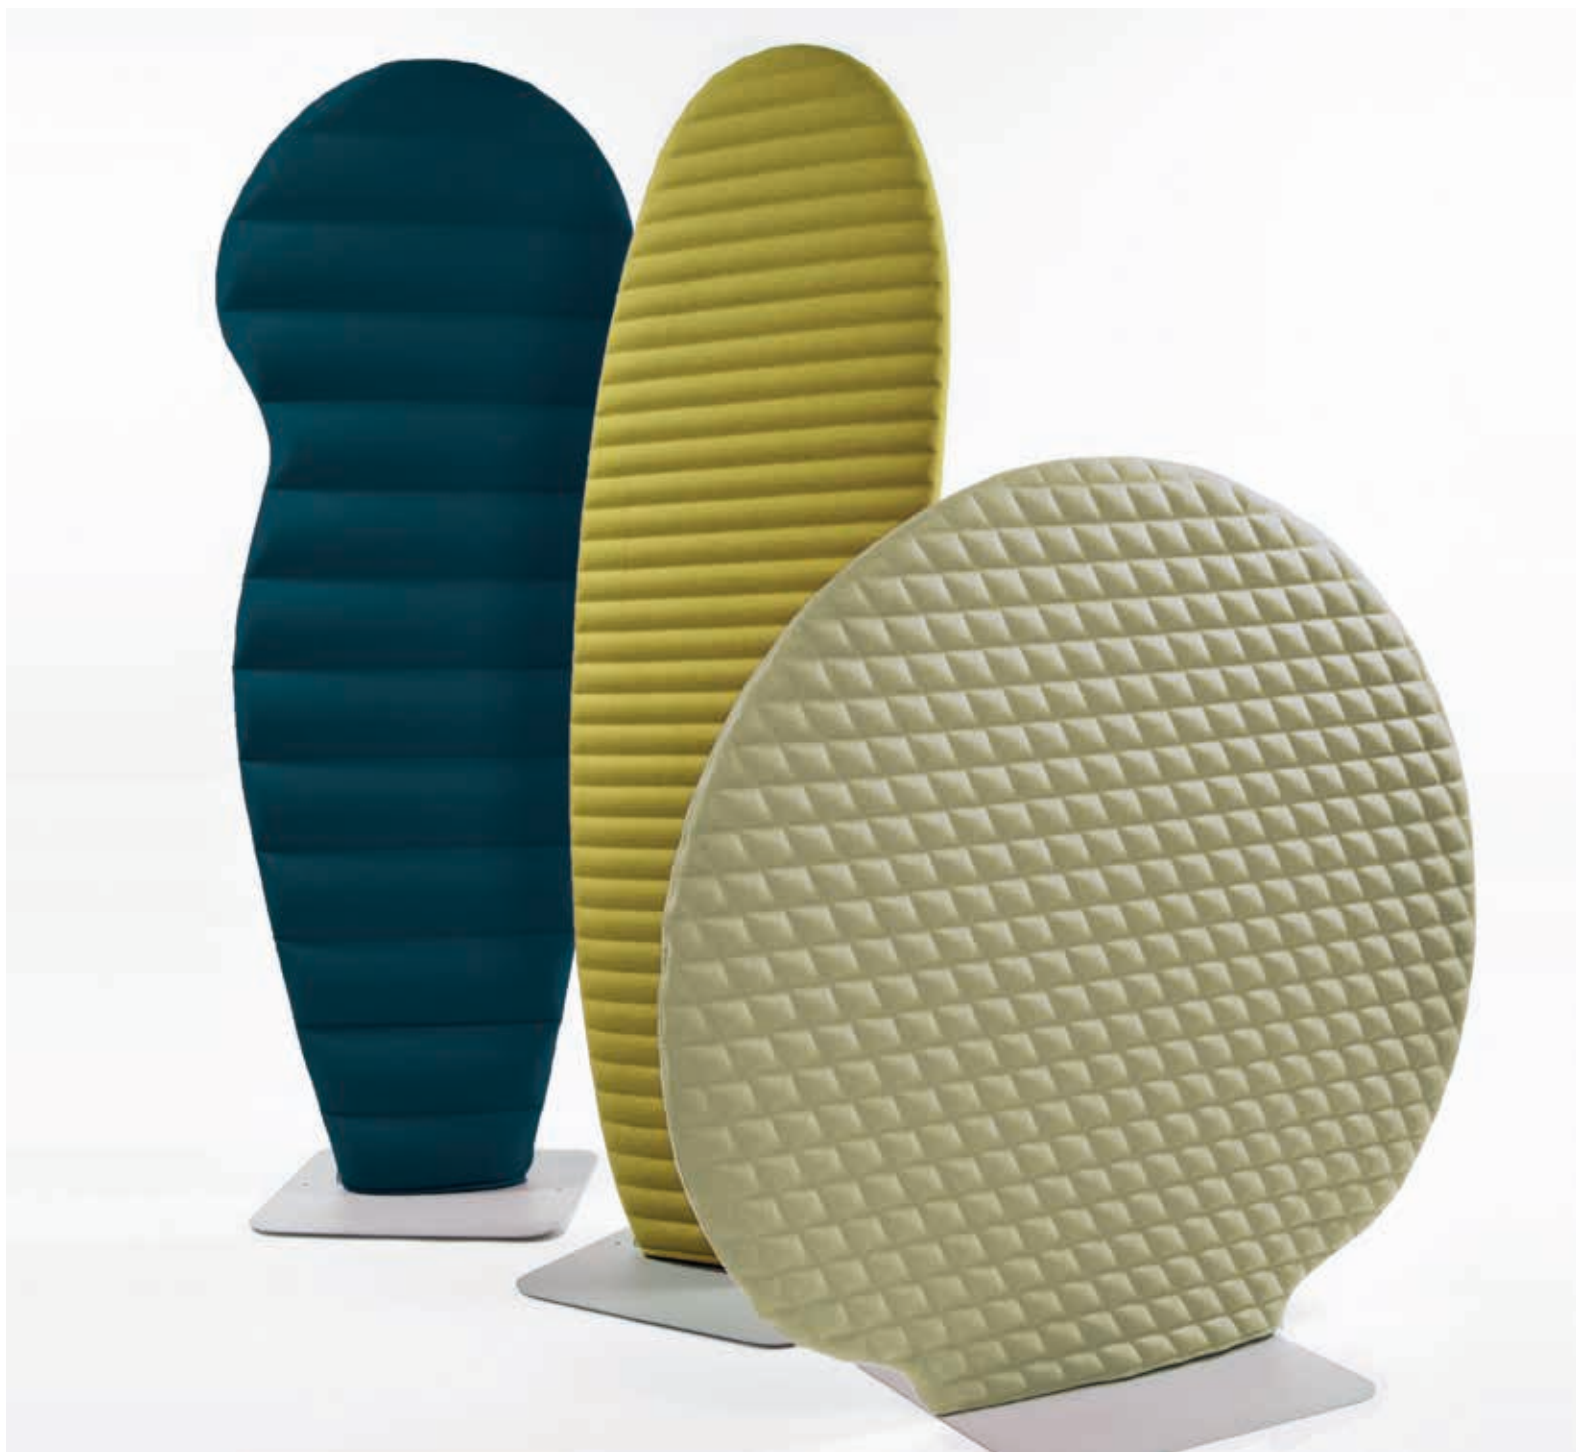

BuzziPlant

— by Anthony Duffeleer

Free standing sound absorbing screen

The BuzziPlant by designer Anthony Duffeleer is a fun-loving, decorative room divider that balances sound. Thanks to the striking shape and color of the three available plants, you can make a statement at home or at the office.