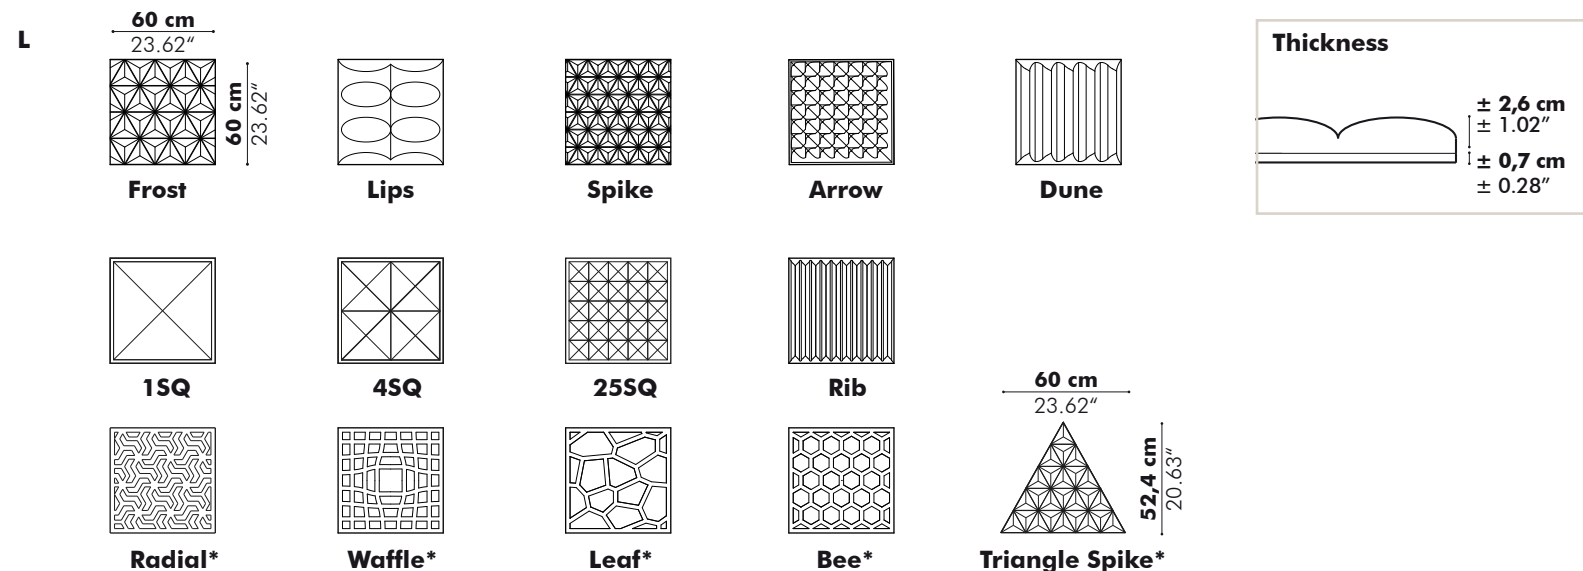

Models & Patterns