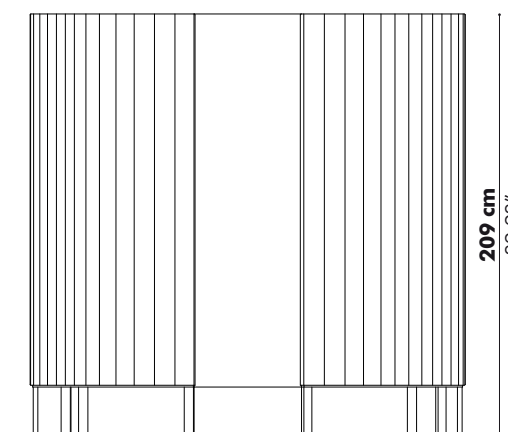

Dimensions

Finishes

Upholstery in fabric collections CAT A, B, C, D, E, F (check our application overview p. 240)
3D rib outside

Options

- Bicolor
- LED
- Cushion

Acoustics

Absorption Attenuation

How to order

Fabric (CAT > collection > color)
Option