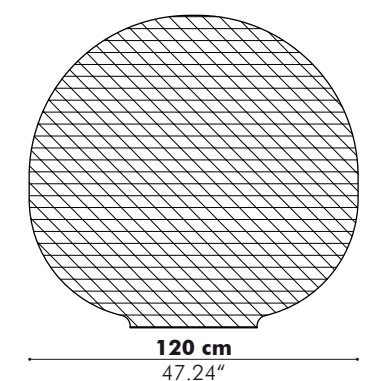

BuzziPlant

— by Anthony Duffeleer

Free standing sound absorbing screen

The BuzziPlant by designer Anthony Duffeleer is a fun-loving, decorative room divider that balances sound. Thanks to the striking shape and color of the three available plants, you can make a statement at home or at the office.

Models

Surf

Doldi

Mobi

Baseplate

Finishes

Upholstery in fabric collections CAT A, B, C, D, E (check our application overview p. 240)
Baseplate in alu color (RAL 9006) or black (RAL 9005)

Acoustics

Attenuation

How to order

Model
Fabric (CAT > collection > color)
Color baseplate