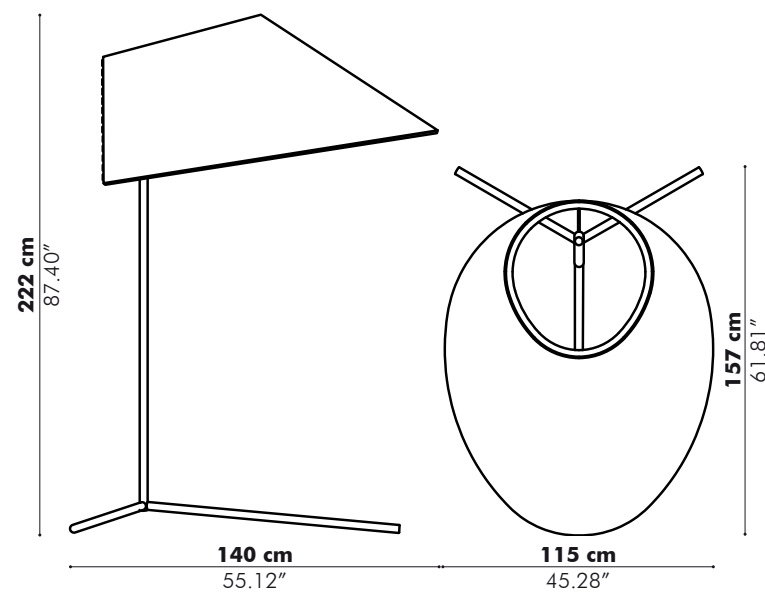

Models

Standing