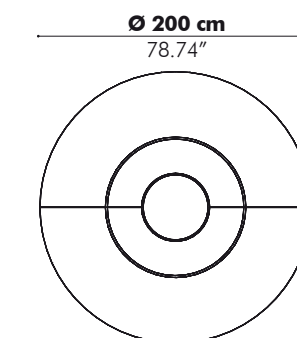

BuzziPicNic Round

— by Alain Gilles

The first indoor picnic table in a round shape

Designer Alain Gilles has extended the BuzziPicNic family with a new round shape: the PicNic Round. With this design, everyone works on the same side of the table.

Models

Small

Large

Finishes

Worktop & base in wood

Options

Electrification

How to order

Size
Wood finish
Electrification