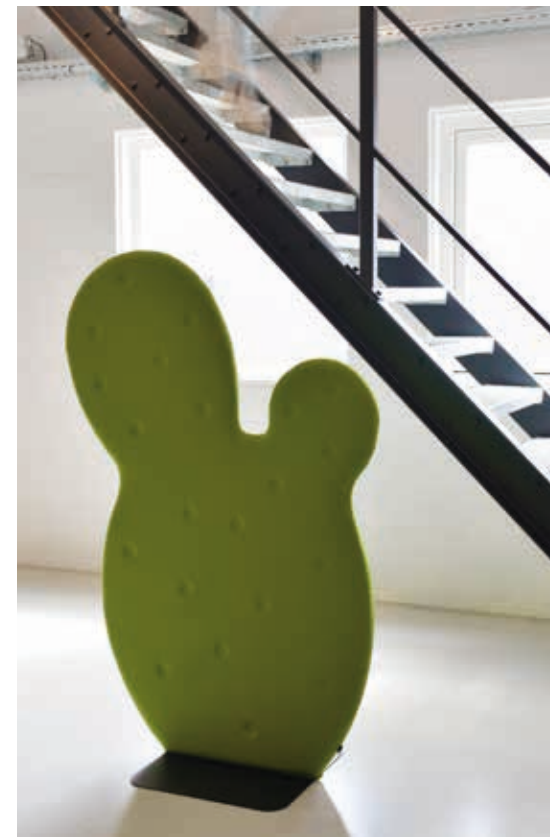

BuzziCactus

— by Sas Adriaenssens

Free standing sound absorbing screen

Do you need privacy, quiet or protection?
The BuzziCactus is a charming room divider that combines no less than three factors: sound absorption, design and a surface you can stick pins onto. Thanks to its striking shape and color you can make a statement at home or at the office. Put your BuzziCactus in direct sunlight – it deserves to be seen!

Models

Taco

Gringo

TexMex

Baseplate

Finishes

Upholstery in fabric collections CAT A, B, C, D, E
(check our application overview p. 240)
Baseplate: black (RAL 9005) or alu color (RAL 9006)

Acoustics

Absorption Attenuation

How to order

Model
Fabric (CAT > collection > color)
Color baseplate