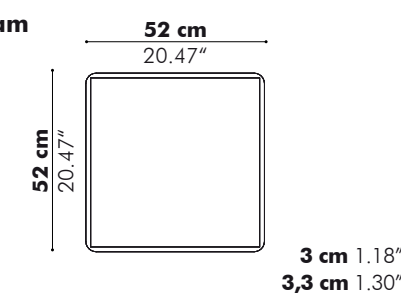

Models

Wedge

Height

S	120 cm	47.24"
M	155 cm	61.02"
L	190 cm	74.80"

Cylinder

Beam

Height

Finishes