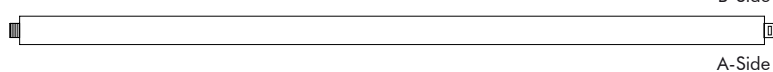

3 - Mid panel