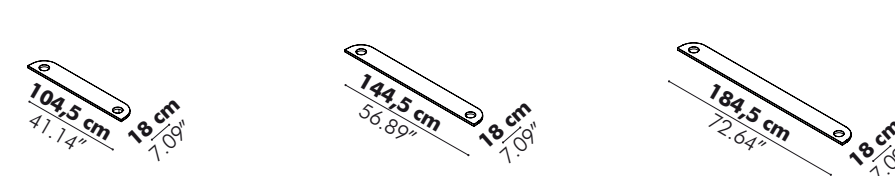

BuzziVille Components — Tablet

Finishes