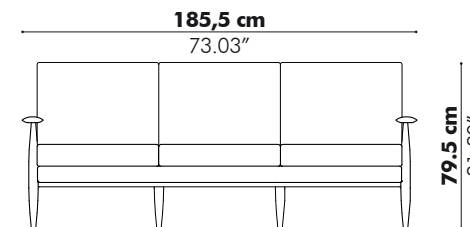

BuzziNordic ST100

— by Ståffan Thomassen

Lounge chair with Nordic heritage

The timeless look of Scandinavian furniture inspired the BuzziNordic Series. Model ST101 is a sleek armchair with a vintage look. The Nordic-inspired armchairs are also available in Memphis-style colors that pop out of the room. This Italian design trend from the eighties is back and we love it. Primary colors like red, blue, yellow, white and green are a must in every office. The homey feel of the armchairs is an ideal match for new BuzziSpace fabrics from Kvadrat. Discover the magic!

Models

ST103

Finishes

Frame

Cushion in fabric collections CAT A, B, C, D, E, F, Leather (check our application overview p. 240)

How to order

Model
Wood finish frame
Fabric (CAT > collection > color)