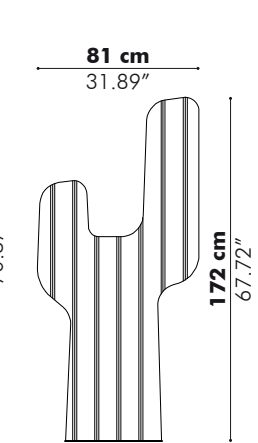

BuzziCactus

— by Sas Adriaenssens

Free standing sound absorbing screen

Do you need privacy, quiet or protection?
The BuzziCactus is a charming room divider that combines no less than three factors: sound absorption, design and a surface you can stick pins onto. Thanks to its striking shape and color you can make a statement at home or at the office. Put your BuzziCactus in direct sunlight – it deserves to be seen!

Models

Taco

Gringo

TexMex

Baseplate

Finishes

Upholstery in fabric collections CAT A, B, C, D, E
(check our application overview p. 240)
Baseplate: black (RAL 9005) or alu color (RAL 9006)

Acoustics

Absorption Attenuation

How to order

Model
Fabric (CAT > collection > color)
Color baseplate