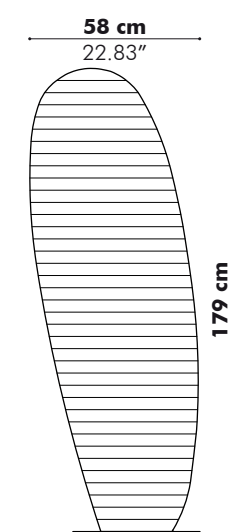

Models

Surf