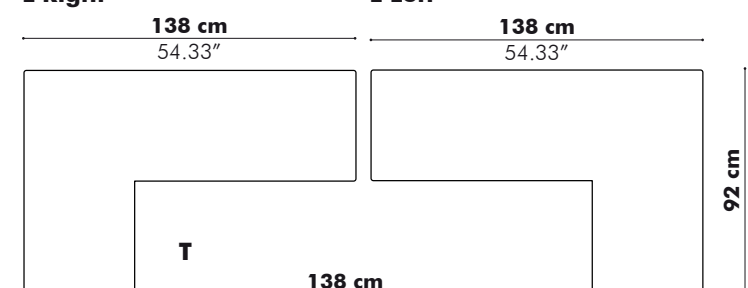

L Right

L Left