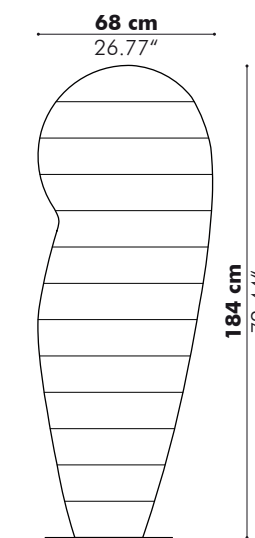

BuzziPlant

— by Anthony Duffeleer

Free standing sound absorbing screen

The BuzziPlant by designer Anthony Duffeleer is a fun-loving, decorative room divider that balances sound. Thanks to the striking shape and color of the three available plants, you can make a statement at home or at the office.

Models

Surf

Doldi

Mobi

Baseplate

Finishes

Upholstery in fabric collections CAT A, B, C, D, E (check our application overview p. 240)
Baseplate in alu color (RAL 9006) or black (RAL 9005)

Acoustics

Attenuation

How to order

Model
Fabric (CAT > collection > color)
Color baseplate