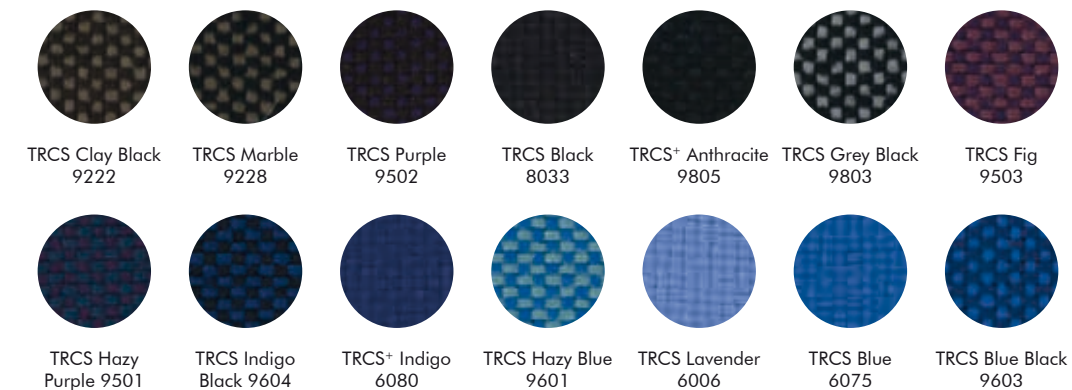

CAT A

FABRIC
ROUGH
TREVIRA CS+
TREVIRA CS
REVIVE 1
REVIVE 2

Trevira CS+ | Trevira CS

Composition 100% Polyester, Trevira CS
Weight 420 g/m² | 12.39 oz/yd²
Width Trevira CS+ 150 cm | 59.06" - Trevira CS 140 cm | 55.12"
Abrasion resistance 100.000 Martindale, 90,000 Wyzenbeek
Flammability EU: BS 5852 part II: CRIB 5 | BS 7176 Medium Hazard
M1 | B1 | EN 1021/1-2 | C1 | IMO Res. A652 (16)
USA: CAL TB 117
Fastness to light EU: 6 | USA: 5
Fastness to rubbing EU: Wet 4-5 | Dry 4-5
Fastness to crocking USA: Wet 5 | Dry 5
Maintenance Vacuum clean regularly. Don't remove the BuzziTrevira CS+ | BuzziTrevira CS from the product. Treat spillages immediately. Professional dry clean or wipe clean with a pH neutral soap and a damp cloth.

CAT A

FABRIC
ROUGH
TREVIRA CS+
TREVIRA CS
REVIVE 1
REVIVE 2

Note color deviation may occur.
Find the latest update of the material specifications and colors on our website: www.buzzi.space