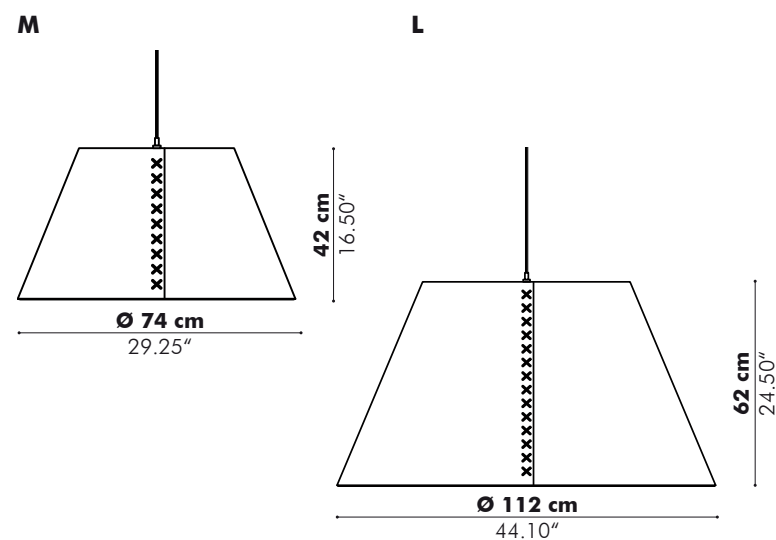

Models

Standing

Pendant

Finishes

Frame:

- White frame (RAL 9010) with red power cable
- Black frame (RAL 9005) with black power cable
- Fluorescent orange frame (RAL 2005) with orange power cable (EU)
- Fluorescent orange frame (RAL 2005) with black power cable (US)
- Aluminum frame, not powder coated with black power cable (only for Pendant version)

Shade in one layer of BuzziFelt

For BuzziShade Pendant extra layer in fabric collections CAT A, B, C possible (check our application overview p. 240)
Color lace in black, white or fluorescent orange

Mounting

For BuzziShade Pendant:

Ceiling Suspended
Fixing System Screw with 2 cables of 2 m - 78.74" or 5 m - 196.85" (black or alu)

Light

Exc. lightbulb
E27, max 60W (EU)
E26, max 100W (US)
BuzziShade Pendant cULus listed (US)
BuzziShade Standing not cULus listed (US)

Acoustics

Absorption

How to order

Model
Size
Color frame
BuzziFelt color
Option extra layer fabric (CAT > collection > color > inside or outside)
Color lace
Mounting option