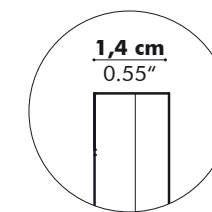

Horizontal stripes