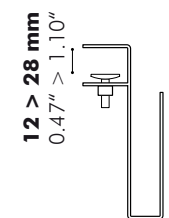

Part C

* Magnet only to be used for BuzziDesk:
 H ≤ 40 cm - 15.75" and W ≤ 160 cm - 62.99"
 ** Screws included

Thin

F L

F L-plus

F XL

U

Y L