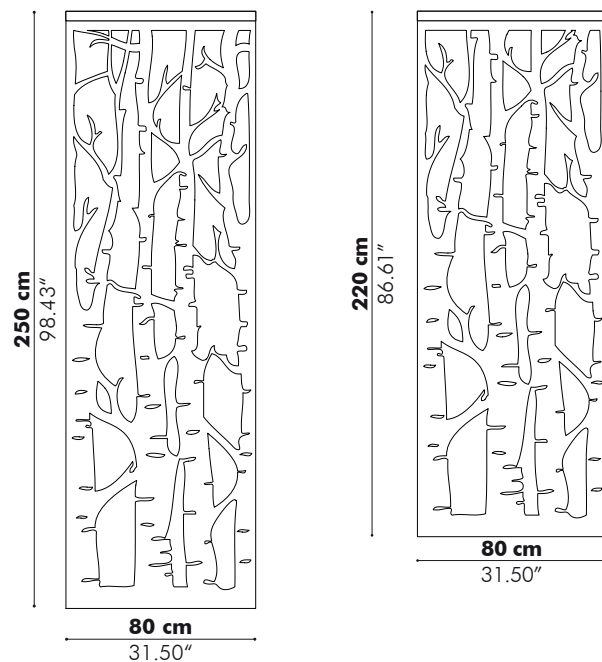

Dimensions