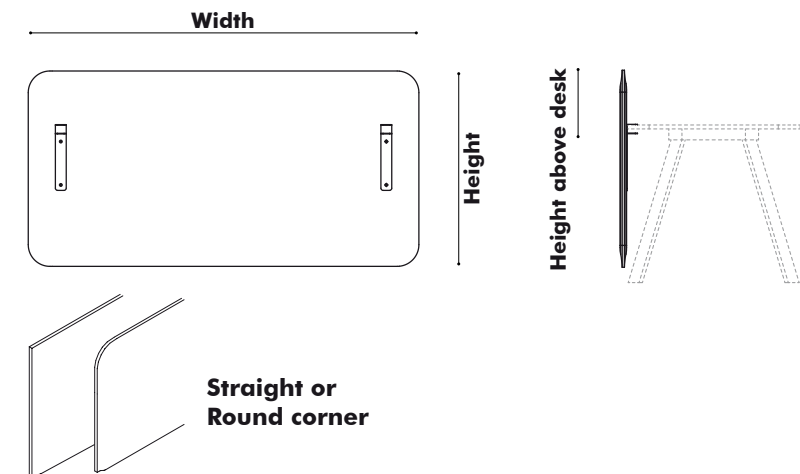

Dimensions

Height above desk	Total height	Width
25 cm 9.84"	90 cm 35.43"	100 cm 39.37"
35 cm 13.78"	100 cm 39.37"	120 cm 47.24"
45 cm 17.72"	110 cm 43.30"	140 cm 55.12"
		160 cm 62.99"
		180 cm 70.87"

Finishes