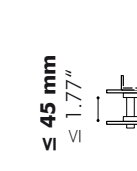

Twin Light**