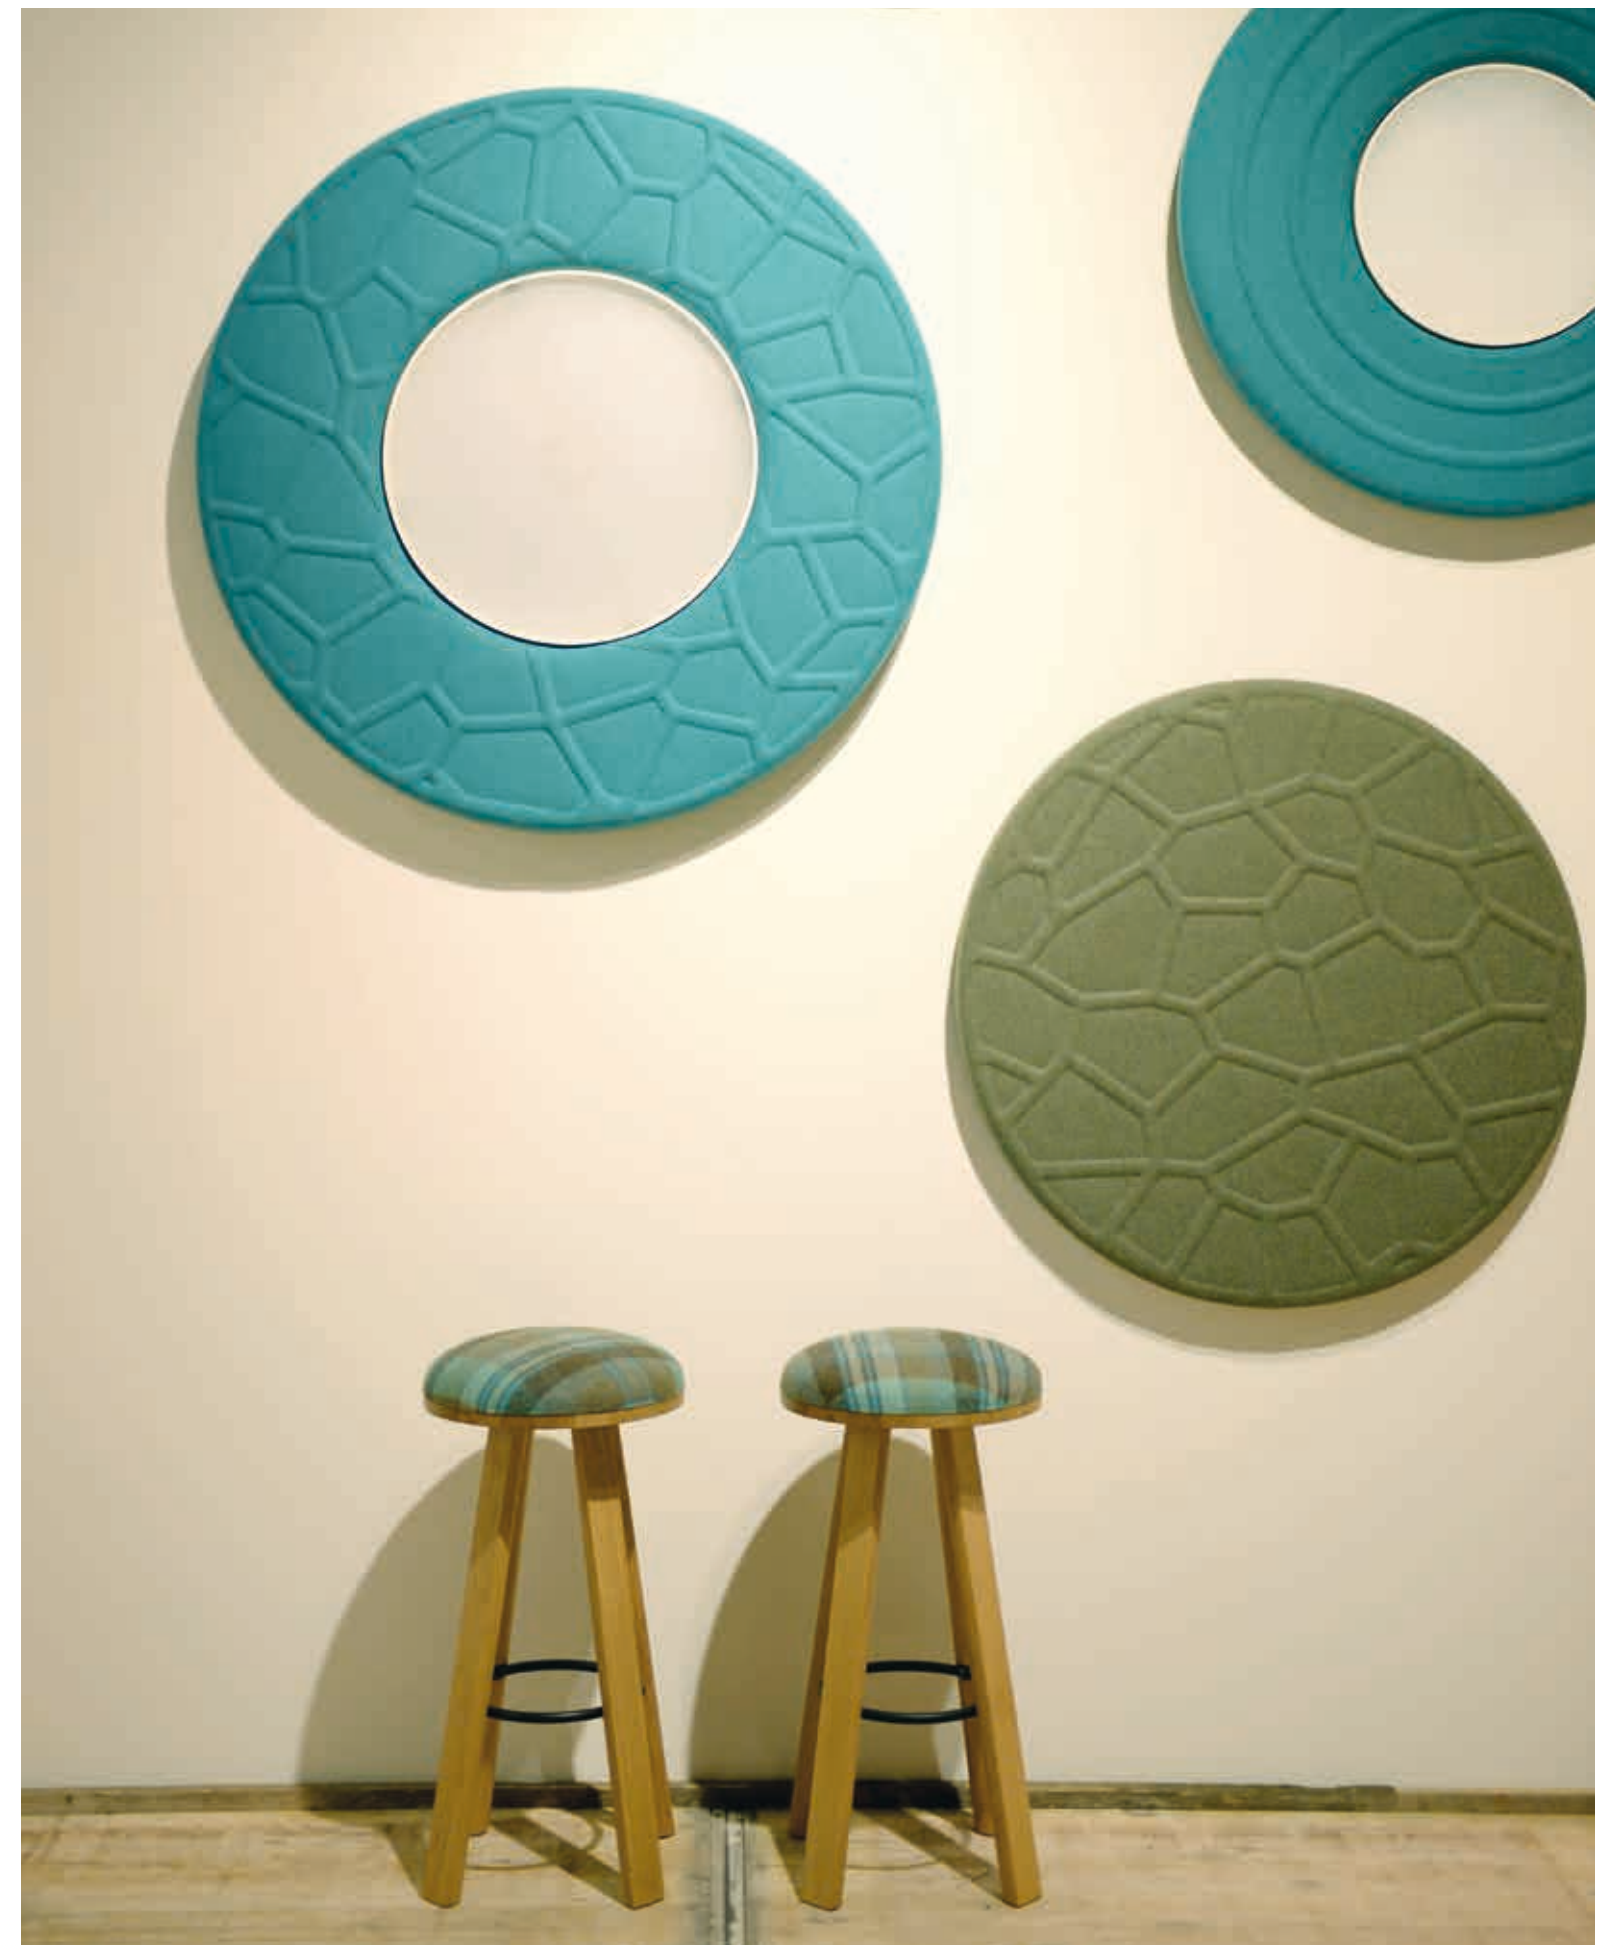

BuzziFalls

— by Sas Adriaenssens

A playful space divider in BuzziFelt

To divide a space and create some privacy, BuzziFalls is a playful variation in our acoustic solutions range. These strips are made out of BuzziFelt with cut out shapes in various patterns from organics to geometrics to city skylines. This design is a playful solution to regulate sounds and create smaller areas in big spaces.