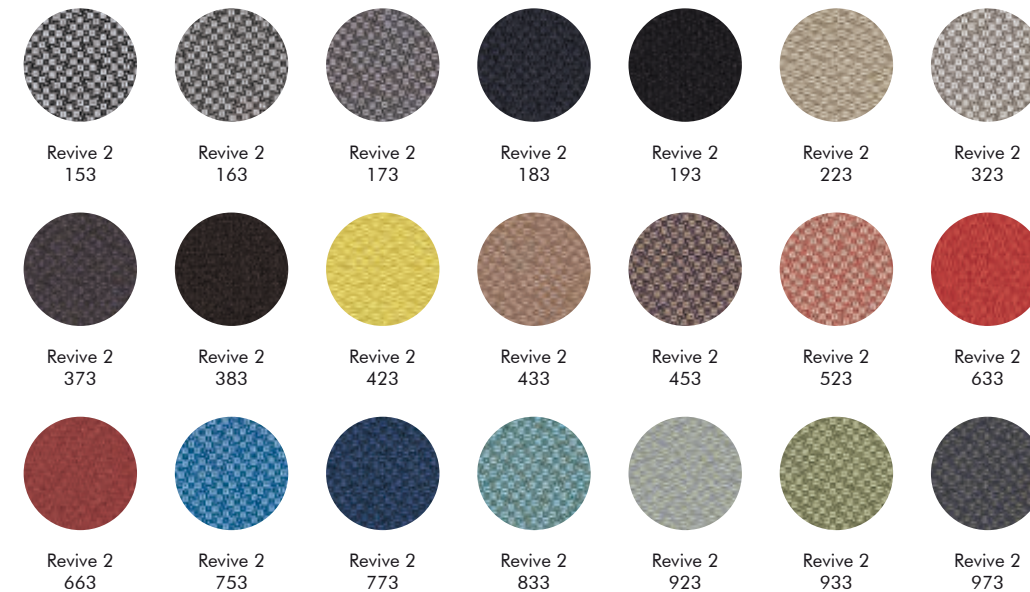

FELT

BUZZIFELT
SLICED BUZZIFELT

Note color deviation may occur.
Find the latest update of the material
specifications and colors on our
website: www.buzzi.space

CAT A

FABRIC
ROUGH
TREVIRA CS+
TREVIRA CS
REVIVE 1
REVIVE 2

CAT A

FABRIC
ROUGH
TREVIRA CS+
TREVIRA CS
REVIVE 1
REVIVE 2

Note color deviation may occur.
 Find the latest update of the material specifications and colors on our website: www.buzzi.space

CAT A

FABRIC
ROUGH
TREVIRA CS+
TREVIRA CS
REVIVE 1
REVIVE 2

kvadrat

CAT A

FABRIC
ROUGH
TREVIRA CS+
TREVIRA CS
REVIVE 1
REVIVE 2

Note color deviation may occur.
Find the latest update of the material specifications and colors on our website: www.buzzi.space

CAT B

TERRA
CLARA 2
REMIX 2
VELVET