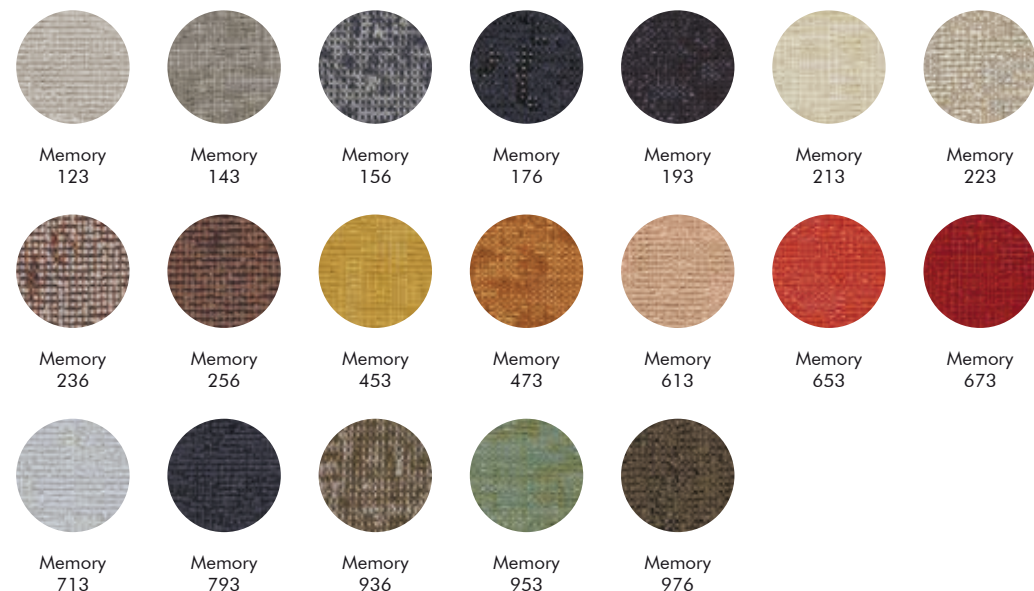

CAT E

MEMORY 2

Memory 2

Composition 100% Trevira CS
Weight 700 g/lin.m
Width 150 cm | 59.05"
Abrasion resistance
35.000 rubs acc. to the Martindale method, EN ISO 12947
Flammability EN 1021-1/2 | DIN 4102 B1 | Önorm B1/Q1
NF D 60 013 | NF P 92 507 M1 | UNI 9175 11M
UNI 9177 classe 1 | US Cal. Tech. Bull. 117
IMO A.652 (16)
Fastness to light Note 5-8, ISO 105-B02
Fastness to rubbing (ISO) dry 4-5, wet 4-5
Pilling Note 4, EN ISO 12945
Maintenance Vacuuming and dry cleaning.
Washable at max. 60°C.
Drip drying.