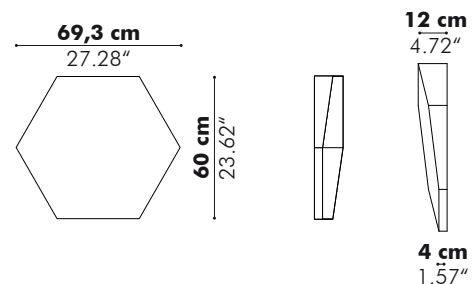

Models

Square

Square Wedge

Rectangular

Rectangular WOLS

Rectangular WOSS

WOLS: Wedge on long side
WOSS: Wedge on short side

Rectangular XL

Hexa

Hexa Wedge

Penta

Penta Wedge

Finishes

Upholstery in fabric collections CAT A, B, C, D, E, F (check our application overview p. 240)

Mounting

Fixing system: horizontal and vertical use possible

- Wall Mounted
  Fixing System Wall
  incl. 2 x 2 wooden brackets (excl. screws for ceiling)
- Ceiling Suspended
  Fixing System Screw with 4 cables of 2 m - 78.74" or 5 m - 196.85" (black or alu)
- Ceiling Suspended
  Fixing System Magnet with 4 cables of 2 m - 78.74" or 5 m - 196.85" (black or alu)

Acoustics

Absorption Diffusion

For noticeable acoustic performance improvement a minimum of either 4 square, hexa, penta panels or 2 rectangular panels is required

How to order

Model
Fabric (CAT > collection > color)
Mounting option