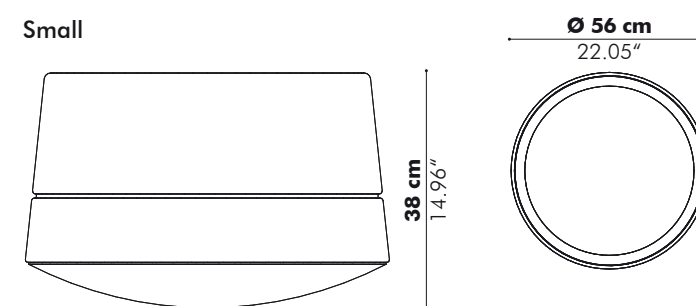

Models

Balance

Small