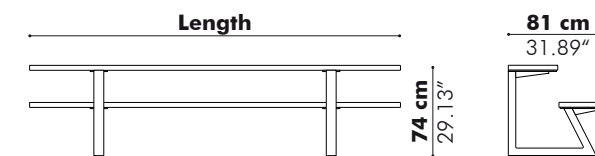

Models

High

Low

High Half

Low Half

Length 200 cm 78.74" 300 cm 118.11" 400 cm 157.48"

Finishes

Base in powder coated steel black (RAL 9005) or white (RAL 9010)
 Worktop & seats in powder coated aluminum black (RAL 9005) or white (RAL 9010), Oak* or Iroko.
 Iroko wood is naturally durable but may be prone to movement and cracking in outdoor environments.