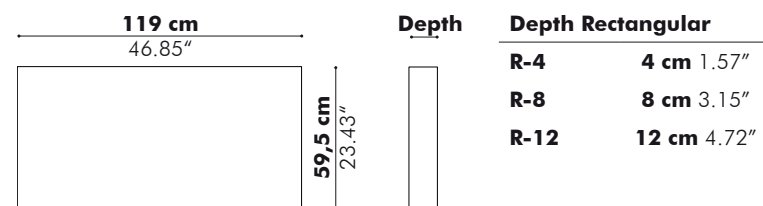

Rectangular