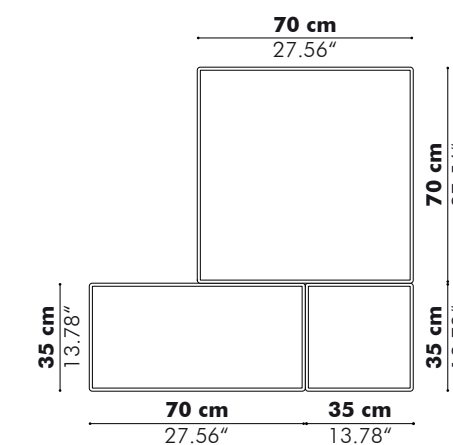

Dimensions

One set consists of 18 pieces of 3 sizes (approximately 5 m² per set)

Patterns

Forest Waterfalls

Straps: Taupe (EU) or Velcro (US)
Colors: Tartan Blue Multi X13, Fabric Aqua, Tartan Glacier D05, Terra Willow BF31, Terra Seagrass AP22, Fabric Pistache

Charcoal Dust

Straps: Nero (EU) or Velcro (US)
Colors: Fabric Zwart, Terra Charcoal R10, Terra Silver N08, Terra Flint P09, Tartan Charcoal Ecru U11, Tartan Grey P21

Misty Stones

Straps: Mousse (EU) or Velcro (US)
Colors: Terra Willow BF31, Terra SeaGrass AP22, Terra Lovat AN21, Tartan Hessian B02, Tartan Beige Natural R10, Terra Buttermilk BB28

English Library

Straps: Acero (EU) or Velcro (US)
Colors: Tartan Charcoal Multi F04, Tartan Blue Multi X13, Fabric Orange, Fabric Mint, Fabric Petrol, Terra Violet BM29