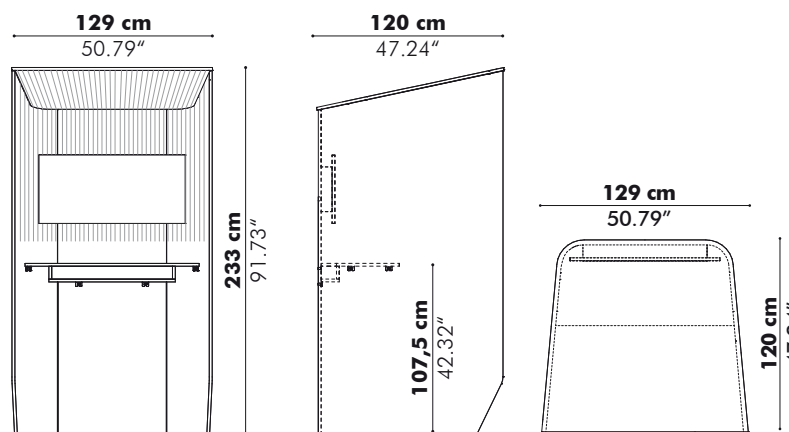

Models

Single

Standing

Side by Side

Targa

Width 130 cm 51.18" 170 cm 66.93" 210 cm 82.68"
Height 120 cm 47.24" 135 cm 53.15"

Patterns

Finishes