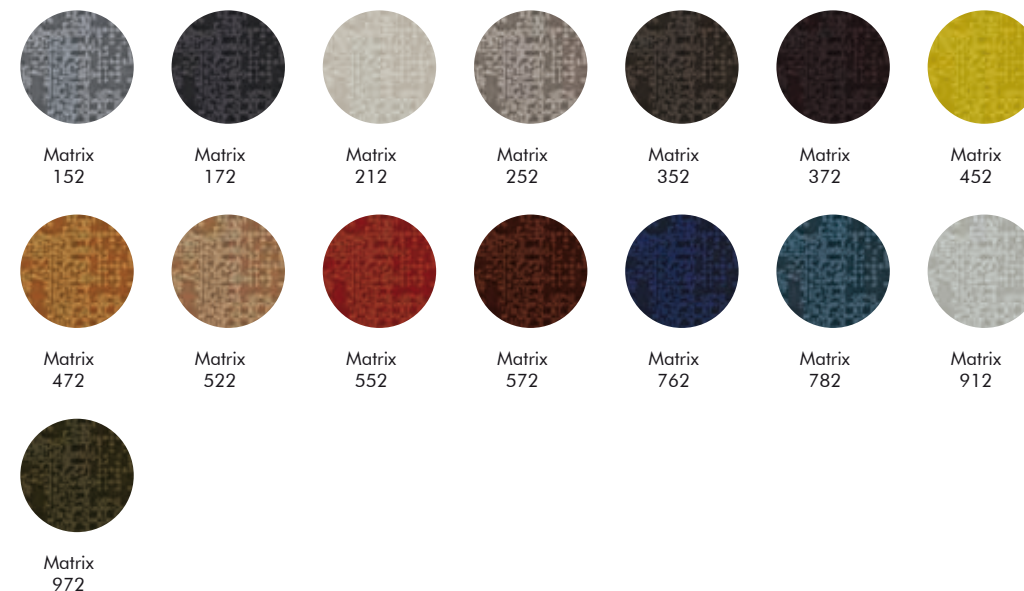

kvadrat

Matrix

Composition 100% Trevira CS
Weight 760 g/lin.m
Width 140 cm | 55.11"
Abrasion resistance
App. 60.000 rubs acc. to the Martindale method, EN ISO 12947
Flammability EN 1021-1/2 | BS 5852 crib 5 | BS 5867 part 2 type B
DIN 4102 B1 | Önorm B1/Q1 | NF D 60 013
UNI 9175 11M | US Cal. Tech. Bull. 117 | NFPA 701
IMO A.652 (16)
Fastness to light Note 5-7, ISO 105-B02
Fastness to rubbing (ISO) dry 4-5, wet 4-5
Pilling Note 4, EN ISO 12945
Maintenance Vacuuming and dry cleaning.
Washable at max. 60°C.
Drip drying.