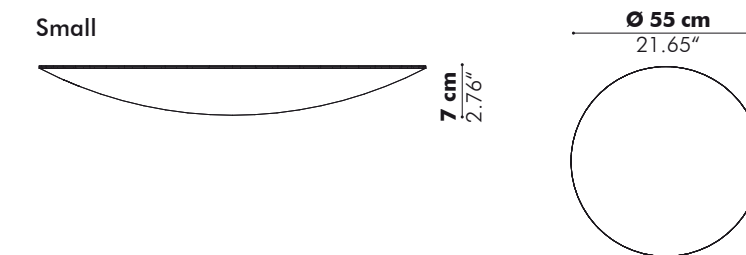

Balance Board

Small