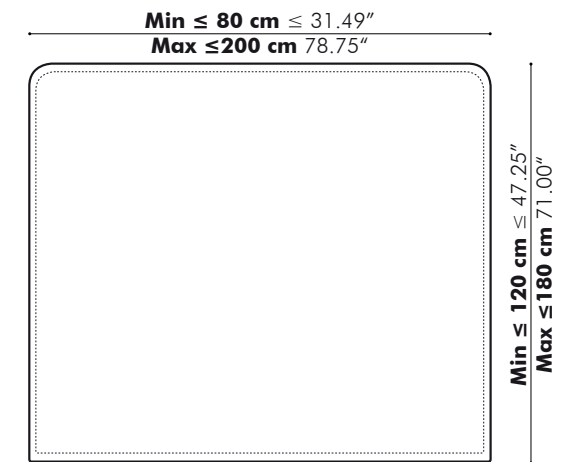

Dimensions