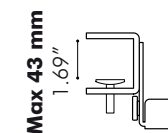

Dimensions

Finishes

Cover in BuzziFelt
Extra layer in fabric collections CAT A, B, C, D, E, F possible
(check our application overview p. 240)
BuzziFix in black (RAL 9005), white (RAL 9010) or alu color (RAL 9006)

Options

Bicolor

Acoustics

Attenuation

How to order

Size (W x H)
Fabric (CAT > collection > color)
Straight or Round corner
BuzziFix

BuzziFix

Bold

L

L-Plus

XL

Twin**

Magnet*

Part A

Part D

Part B

Part C

* Magnet only to be used for BuzziDesk:
H ≤ 40 cm - 15.75" and W ≤ 160 cm - 62.99"
** Screws included

Thin

F L

F L-plus

F XL

U

Y L

Y L-plus

Y XL

Twin Light**

Foot*

* Foot only to be used with BuzziDesk:
H ≤ 40 cm - 15.75" and W ≤ 160 cm - 62.99"
** Screws included