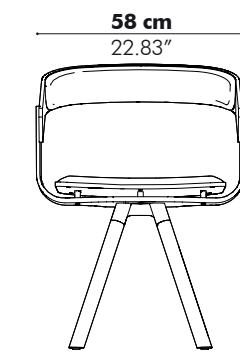

Models

Float