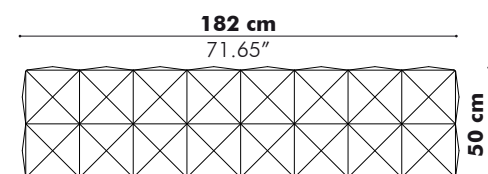

BuzziCube 3D

— by BuzziSpace Studio

Sound absorbing 3D pouf

A high-design pouf that is unique in its class thanks to its revolutionary form and high-tech production process. The 3D foam covered with a variety of BuzziSpace fabrics gives it a unique touch.

Models

Quatro

L Right

L Left

T

Bottom

Patterns

Finishes

Upholstery in fabric collections CAT A, E (check our application overview p. 240)

Acoustics

Absorption Diffusion

How to order

Model
Bottom
Pattern
Fabric (CAT > collection > color)