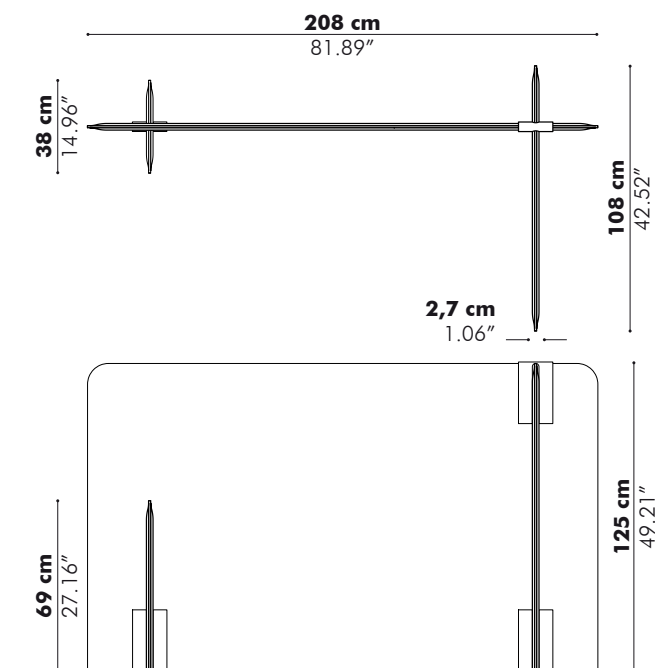

Dimensions

Finishes

Cover in BuzziFelt
Connections parts in fabric collection CAT A, C
(check our application overview p. 240)

Options

Multicolor
Different colors possible for part A, part B, part C and connection parts

Acoustics

Attenuation

How to order

BuzziFelt color
Color connection parts
Option