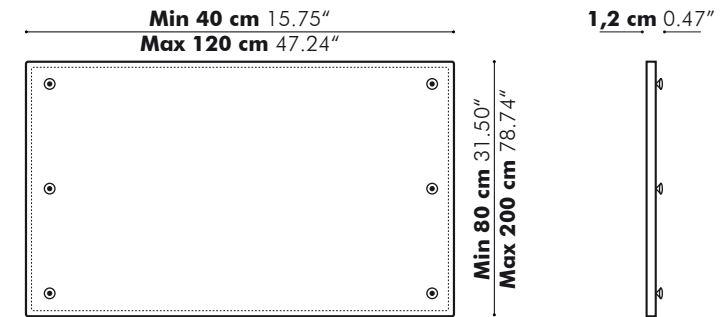

Dimensions

Finishes

2 layers of BuzziFelt stitched together

Mounting

Panel attached to a surface with suction cups
For vertical use only
Not recommended for ceiling applications

Acoustics

Absorption

How to order

Size (W x H)
BuzziFelt color