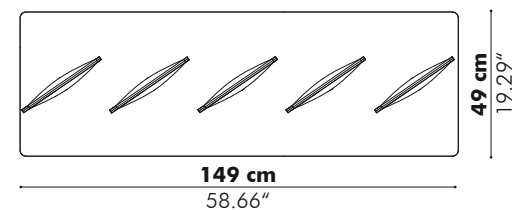

Dimensions

	Height Blind	Total Height
M	150 cm 59.06"	155,3 cm 61.14"
L	185 cm 72.83"	190,3 cm 74.92"

Baseplate

Models & Patterns

Blinds

Finishes

Cover in BuzziFelt
Extra layer in fabric collections CAT A, B, C, D, E, F possible for Blinds without lines. (check our application overview p. 240)
Baseplate in black (RAL 9005) or white (RAL 9010)