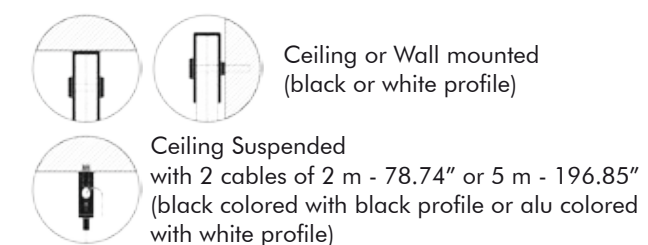

Mounting

Options

Bicolor
Rail System: 320 cm 125.98"
(for 1-3 Falls)
Extra rail for extension
in black or white