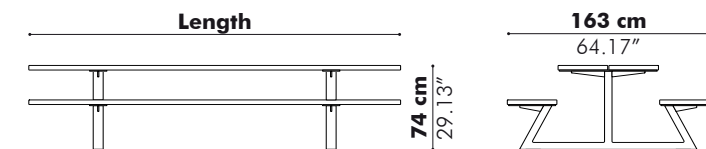

BuzziBreeze

— by BuzziSpace Studio in collaboration with Cassecroute

Outdoor workstation

BuzziSpace has always had a penchant for picnics, which is why it created the BuzziPicNic. This award-winning indoor table has all the nostalgic design features of a traditional picnic table. Our love of outdoor living inspired our designers to create BuzziBreeze, answering the call for an outdoor workstation that captures the collaborative needs of the modern workplace. BuzziBreeze is constructed using a powder coated metal frame, with the top and seat in weather-resistant hardwood or aluminum. Available: BuzziBreeze High and BuzziBreeze Low, as well as a special 'Half' version, which is reminiscent of an old-style school desk.

Models

High

Low

High Half

Low Half

Length 200 cm 78.74" 300 cm 118.11" 400 cm 157.48"

Finishes

Base in powder coated steel black (RAL 9005) or white (RAL 9010)
Worktop & seats in powder coated aluminum black (RAL 9005) or white (RAL 9010), Oak* or Iroko.
Iroko wood is naturally durable but may be prone to movement and cracking in outdoor environments.

How to order

- Model
- Length
- Color base
- Material worktop & seats

*Not suitable for outdoor use