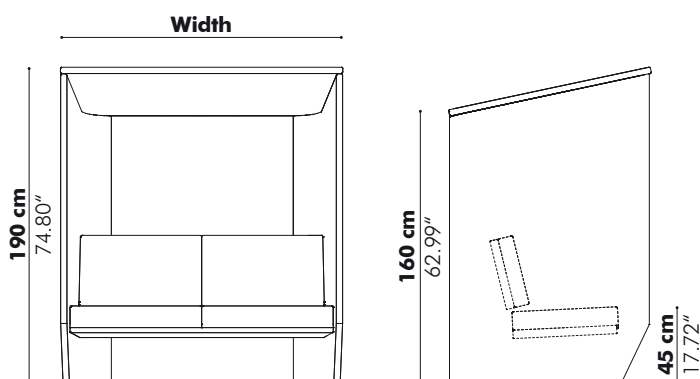

BuzziVille Predefined setups

Booth

	Width	
S	130 cm	51.18"
M	170 cm	66.93"
L	210 cm	82.68"

Booth Standing

Desk

	Length	Width	Height
S	125 cm	49.21"	165 cm
M	165 cm	64.96"	205 cm
L	205 cm	80.71"	120 cm

Meet

	Length	Width	Height
S	125 cm	49.21"	165 cm
M	165 cm	64.96"	205 cm
L	205 cm	80.71"	135 cm

Hub

	Width	
S	130 cm	51.18"
M	170 cm	66.93"
L	210 cm	82.68"

Hub Open

Finishes

Panels
Upholstery in fabric collection CAT A (check our application overview p. 240)

Worktops

How to order

Model
Size
Fabric (CAT > collection > color)
Finish Worktop