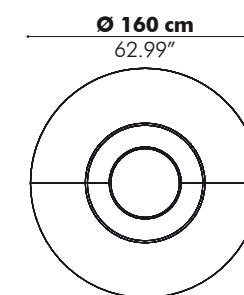

Models

Small