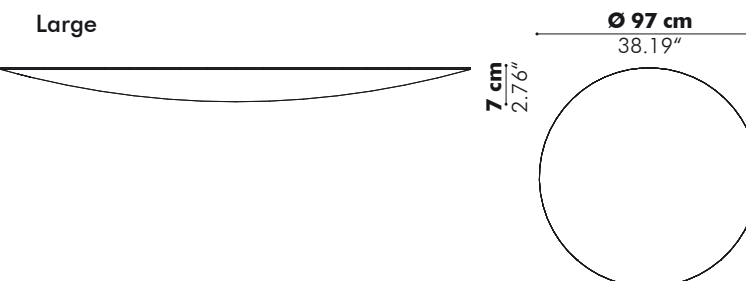

BuzziBalance

— by 13&9 Design

Move your body, move your mind

BuzziBalance creates a non-traditional environment that brings people together, provoking joy and conversation. The BuzziBalance family offers both a seating and standing element.

While standing, BuzziBalance Board becomes a muscle activator. As one balances on the wooden-carved rocking board for a few moments, the mind and body are awakened. While sitting on the BuzziBalance, a rocking pouf in small and large version, the benefits of purposeful stretching are brought into the workplace. The upholstered seat also offers added acoustical benefits.

The perfect solution for creative hubs in the workplace, hospitality or residential homes. BuzziBalance offers the best of both worlds. Stretch your legs for a quick phone call or gather and rock away during a creative session.

Models

Balance

Small

Large

Balance Board

Small

Large

Finishes

Bottom in solid wood ash natural (varnish)
Upholstery in fabric collections CAT A, B, C, D, E, F
(check our application overview p. 240)

Acoustics

Absorption

How to order

Model

Size

Fabric (CAT > collection > color)