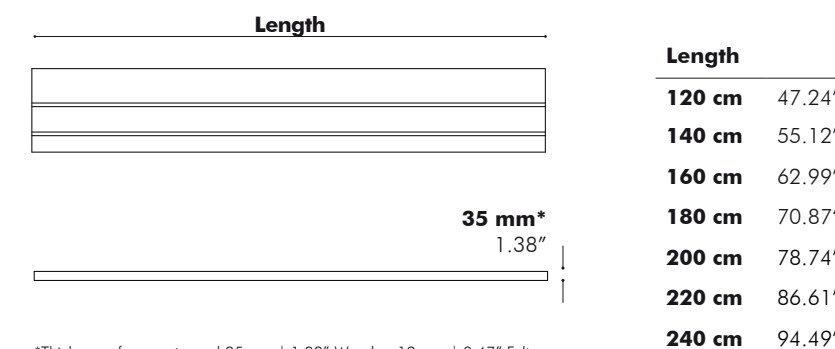

*Thickness of connect panel 35 mm | 1.38" Wood or 12 mm | 0.47" Felt