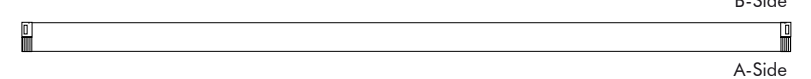

8 - Mid extra plus