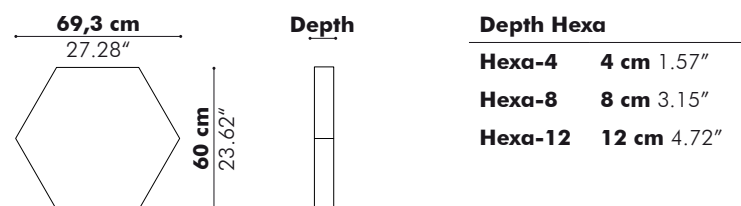

Models

Square

Square Wedge

Rectangular

Rectangular WOLS

Rectangular WOSS

WOLS: Wedge on long side
WOSS: Wedge on short side

Rectangular XL

Hexa

Hexa Wedge

Penta

Penta Wedge

Finishes

Upholstery in fabric collections CAT A, B, C, D, E, F (check our application overview p. 240)

Mounting

Fixing system: horizontal and vertical use possible

- Wall Mounted
  Fixing System Wall
  incl. 2 x 2 wooden brackets (excl. screws for ceiling)
- Ceiling Suspended
  Fixing System Screw with 4 cables of 2 m - 78.74" or 5 m - 196.85" (black or alu)
- Ceiling Suspended
  Fixing System Magnet with 4 cables of 2 m - 78.74" or 5 m - 196.85" (black or alu)

Acoustics

Absorption Diffusion

For noticeable acoustic performance improvement a minimum of either 4 square, hexa, penta panels or 2 rectangular panels is required

How to order

Model
Fabric (CAT > collection > color)
Mounting option