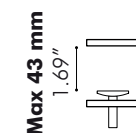

Dimensions

Finishes

Cover in BuzziFelt
Extra layer in fabric collections CAT A, B, C, D, E, F possible
(check our application overview p. 240)
BuzziFix in black (RAL 9005), white (RAL 9010) or alu color (RAL 9006)

Options

Bicolor

Acoustics

Attenuation

How to order

Size (W x H)
Fabric (CAT > collection > color)
Straight or Round corner
BuzziFix

BuzziFix

Bold

L

L-Plus

XL

Twin**

Magnet*

Part A

Part D

Part B

Part C

* Magnet only to be used for BuzziDesk:
H ≤ 40 cm - 15.75" and W ≤ 160 cm - 62.99"
** Screws included

Thin

F L

F L-plus

F XL

U

Y L

Y L-plus

Y XL

Twin Light**

Foot*

* Foot only to be used with BuzziDesk:
H ≤ 40 cm - 15.75" and W ≤ 160 cm - 62.99"
** Screws included