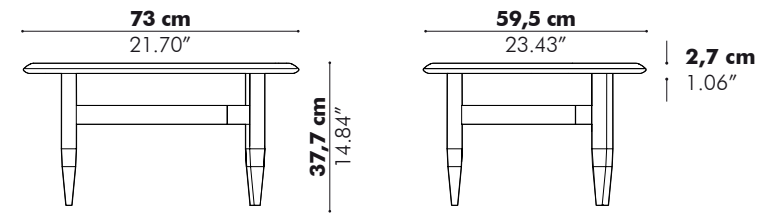

Models

ST401