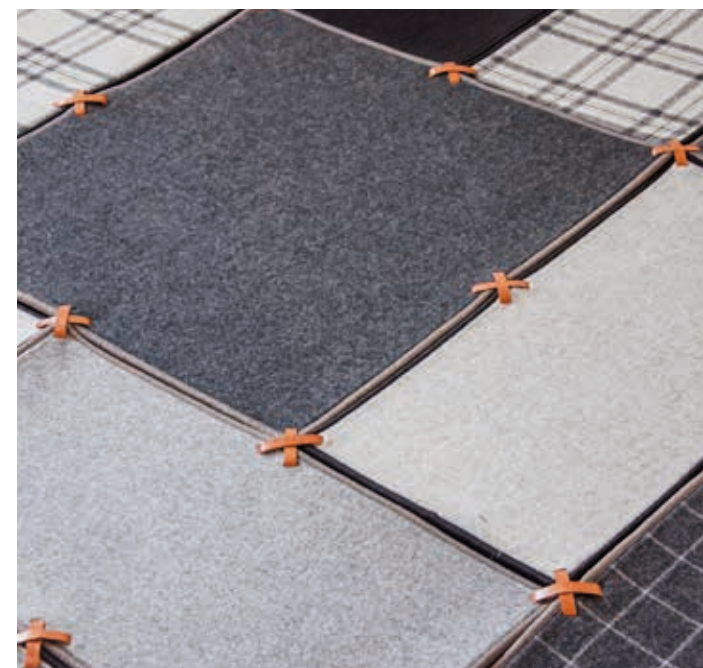

Acoustics

Absorption

How to order

Pattern