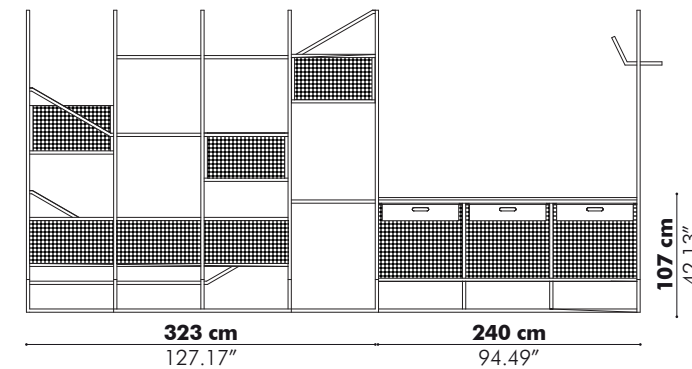

BuzziJungle

— by Jonas Van Put

Vertical conversation tower

Inspired by nature, BuzziJungle offers a solution to the conventional meeting space. The launch of the BuzziJungle introduced the design world to young Belgian talent Jonas Van Put. This is Van Put's first project with a major international manufacturer. BuzziJungle is BuzziSpace's reflection of their vision for the social office and further pushing the traditional boundaries of the workplace.

Various elements within the structure provide an opportunity for different interactions within the "jungle". You can climb, lounge and meet in the elevated work-lounge space made from powder coated steel. The BuzziJungle creates an urban footprint in large and small spaces.

Models

The Tower

Front view

Side view

The Lobby

Front view

Side view

Finishes

- Powder coated metal frame in Fluo Yellow (RAL 1016)
- Mesh galvanized
- Frame seats and worktops in galvanized metal or powder coated in Fluo Yellow (RAL 1016)
- Worktop in White laminate (only for The Lobby)
- Cushion upholstered in fabric CAT A, B, C, D, E, F
- Pad in leather

How to order

- Model
- Finish seats
- Finish frame seats and worktops