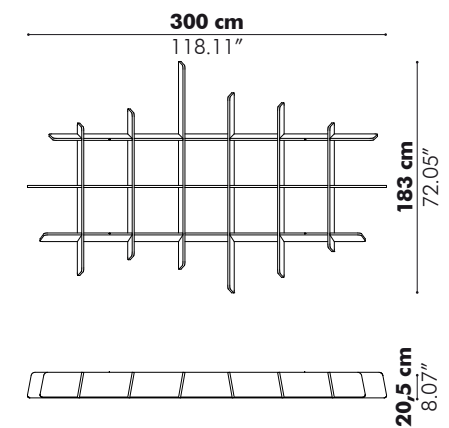

Dimensions