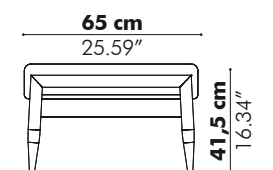

BuzziNordic ST100

— by Ståffan Thomassen

Lounge chair with Nordic heritage

The timeless look of Scandinavian furniture inspired the BuzziNordic Series. Model ST101 is a sleek armchair with a vintage look. The Nordic-inspired armchairs are also available in Memphis-style colors that pop out of the room. This Italian design trend from the eighties is back and we love it. Primary colors like red, blue, yellow, white and green are a must in every office. The homey feel of the armchairs is an ideal match for new BuzziSpace fabrics from Kvadrat. Discover the magic!

Models

Side

Finishes

Frame

Cushion in fabric collections CAT A, B, C, D, E, F, Leather (check our application overview p. 240)

How to order

Model
Wood finish frame
Fabric (CAT > collection > color)