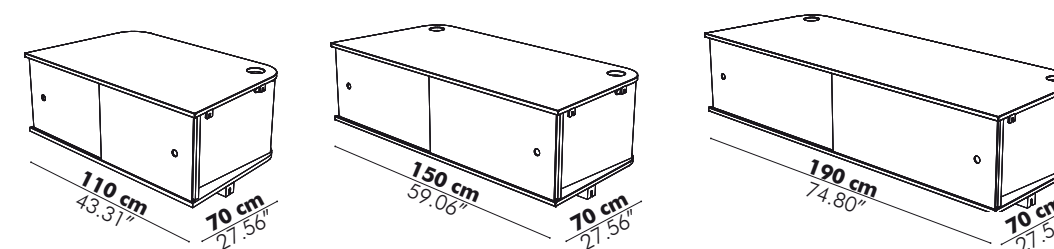

BuzziVille Components — Cupboard

Finishes

How to order

Components
Size
Finish
Need help? Contact BuzziSpace Project Care