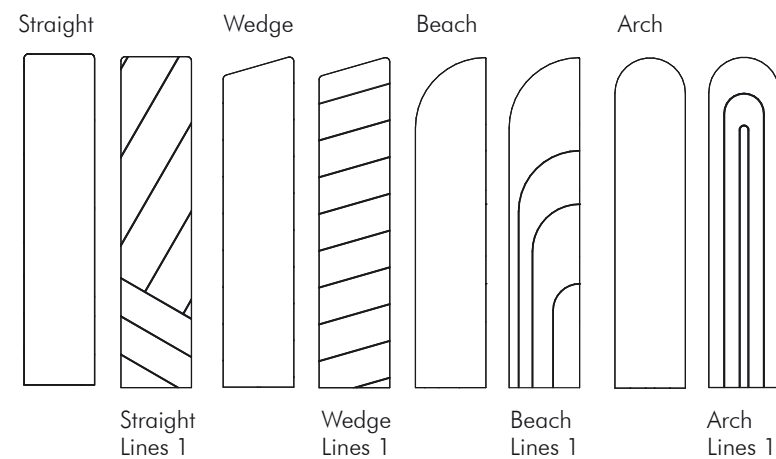

Acoustical performance and privacy with a twist

New additions to the BuzziBlinds Classic. The new generation of BuzziBlinds offers 4 different shapes of the fins covered with plain BuzziFelt. The innovative v-cut technique strengthens the architectural and minimal look. The rhythm and tonalities created by the orientation of the v-cut add a dynamic of depth to any space.

Dimensions

	Height Blind	Total Height
M	150 cm 59.06"	155,3 cm 61.14"
L	185 cm 72.83"	190,3 cm 74.92"

Baseplate

Models & Patterns

Blinds

Finishes

Cover in BuzziFelt
Extra layer in fabric collections CAT A, B, C, D, E, F possible for Blinds without lines. (check our application overview p. 240)
Baseplate in black (RAL 9005) or white (RAL 9010)