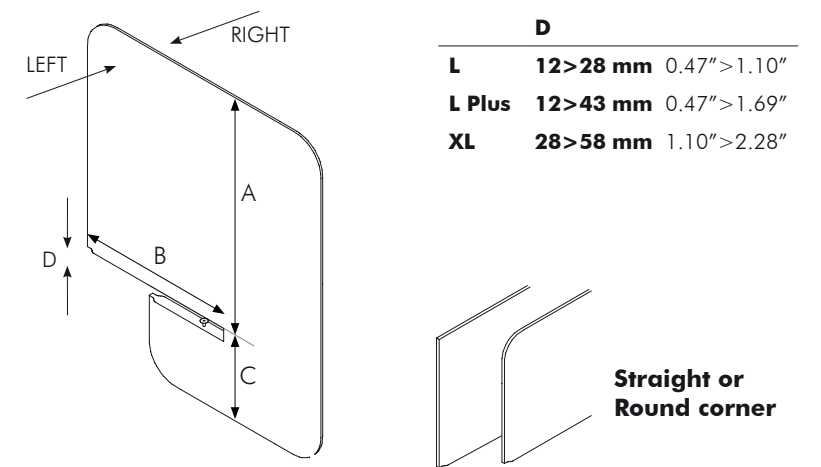

Dimensions

Height		Side		Length midpart	
35 cm	13.78"	37.5 cm	14.76"	80 cm	31.50"
50 cm	19.69"	50 cm	19.69"	100 cm	39.37"
				120 cm	47.24"
				140 cm	55.12"
				160 cm	62.99"
				180 cm	70.87"
				200 cm	78.74"

Dimensions

A	B	C
45 cm 17.72"	45 cm 17.72"	25 cm 9.84"
65 cm 25.59"	65 cm 25.59"	45 cm 17.72"
85 cm 33.46"		65 cm 25.59"

D	L	L Plus	XL
	12 > 28 mm 0.47" > 1.10"		
		12 > 43 mm 0.47" > 1.69"	
			28 > 58 mm 1.10" > 2.28"