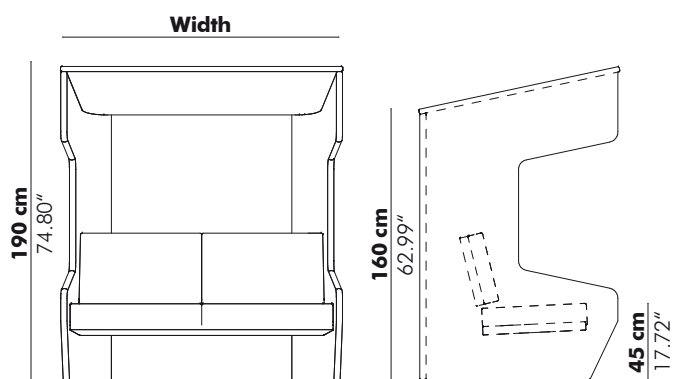

BuzziVille Predefined setups

Booth

	Width	
S	130 cm	51.18"
M	170 cm	66.93"
L	210 cm	82.68"

Booth Standing

Desk

	Length	Width	Height
S	125 cm	49.21"	165 cm
M	165 cm	64.96"	205 cm
L	205 cm	80.71"	120 cm

Meet

	Length	Width	Height
S	125 cm	49.21"	165 cm
M	165 cm	64.96"	205 cm
L	205 cm	80.71"	135 cm

Hub

	Width	
S	130 cm	51.18"
M	170 cm	66.93"
L	210 cm	82.68"

Hub Open

Finishes

Panels
Upholstery in fabric collection CAT A (check our application overview p. 240)

Worktops

How to order

Model
Size
Fabric (CAT > collection > color)
Finish Worktop