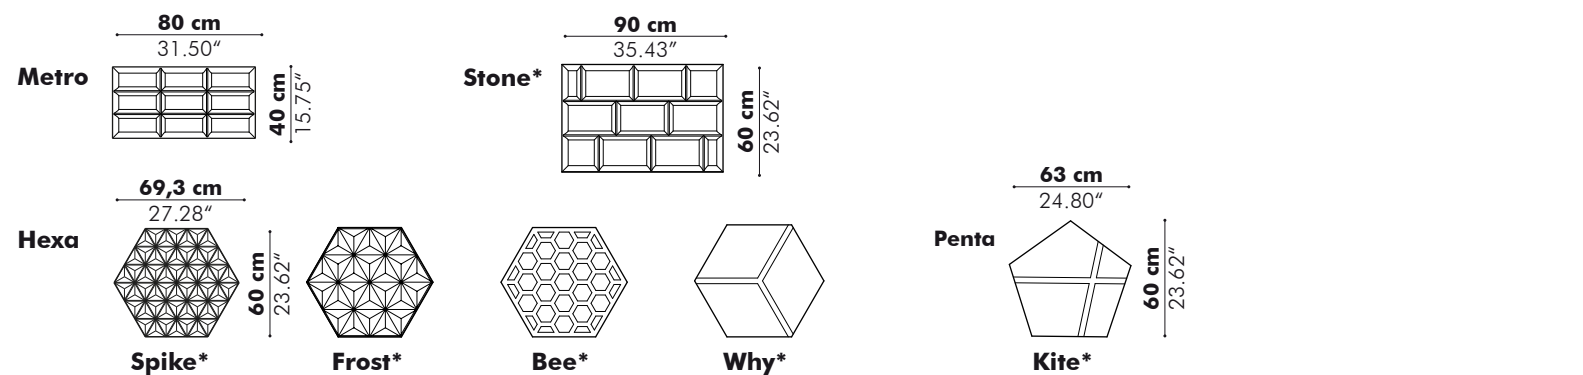

Models & Patterns