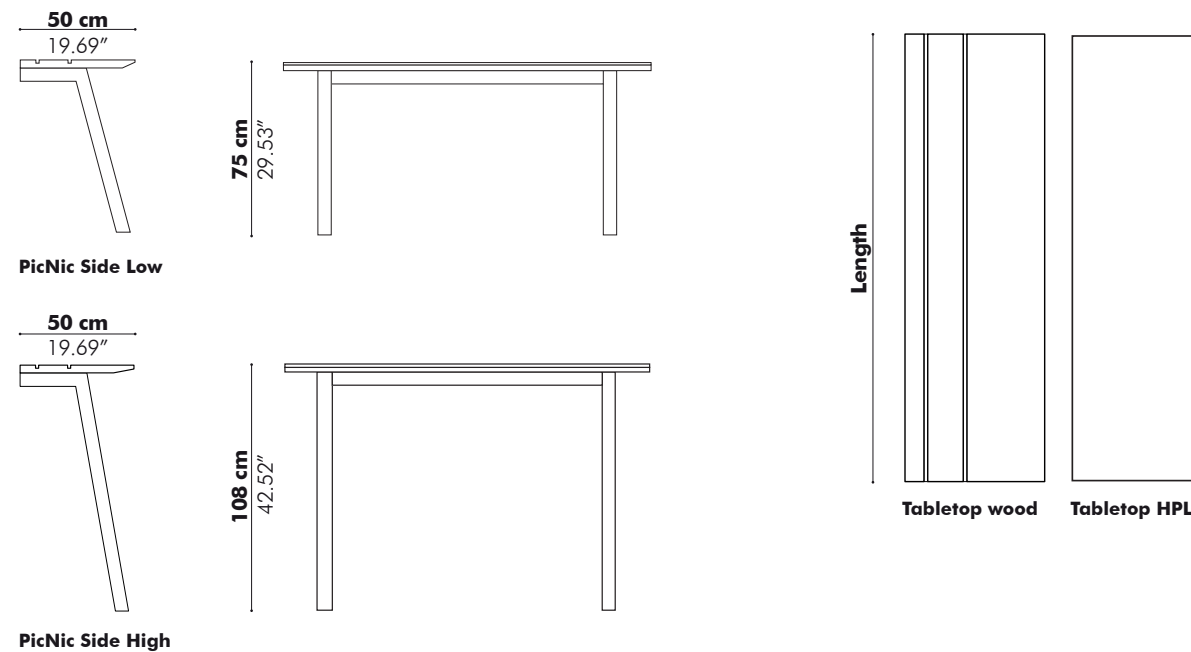

Side

Length 160 cm 62.99"   180 cm 70.87"   200 cm 78.74"   220 cm 86.61"   240 cm 94.49"

Depth 50 cm 19.68"

* HPL worktop always without grooves and cable entry cutout always included.