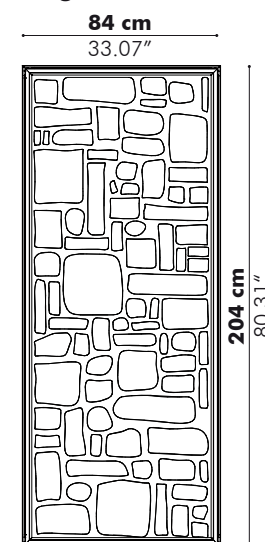

Models

Single

Baseplate and 2 adjustable feet are always included