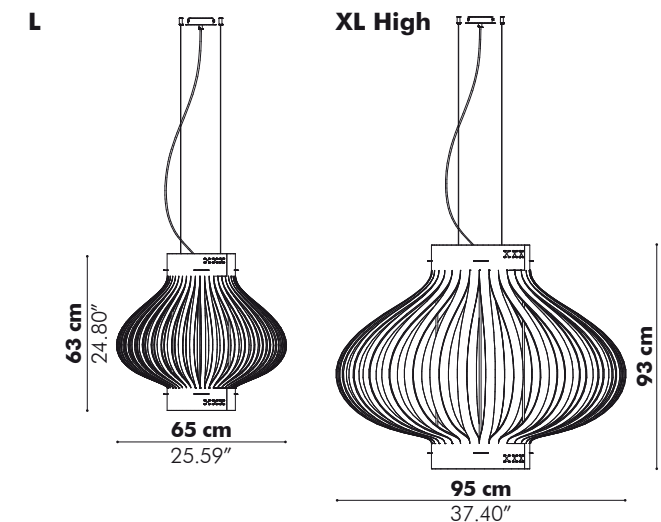

Models

Finishes

Metal frame always in black (RAL 9005)
One layer of BuzziFelt
Black or white lace
Black or white stitch or no stitch

Mounting

Metal ceiling canopy and black fabric power cable incl.

- Ceiling Suspended
  Fixing System Screw with 2 cables of 2 m - 78.74" or 5 m - 196.85" (black or alu)

Light

Excl. lightbulb
E27, max 60W (EU-CE/CD certified)
E26, max 100W (US-cULus listed)

Options

LED bulb E27, 5W (EU)

Acoustics

How to order

- Size
- BuzziFelt color
- Color lace
- Stitch
- Mounting option
- Option