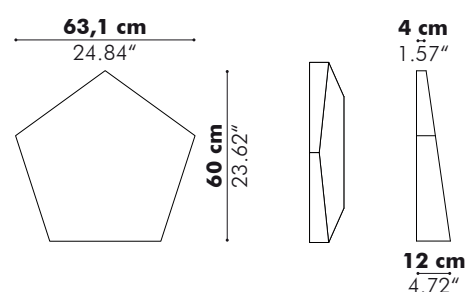

Penta Wedge