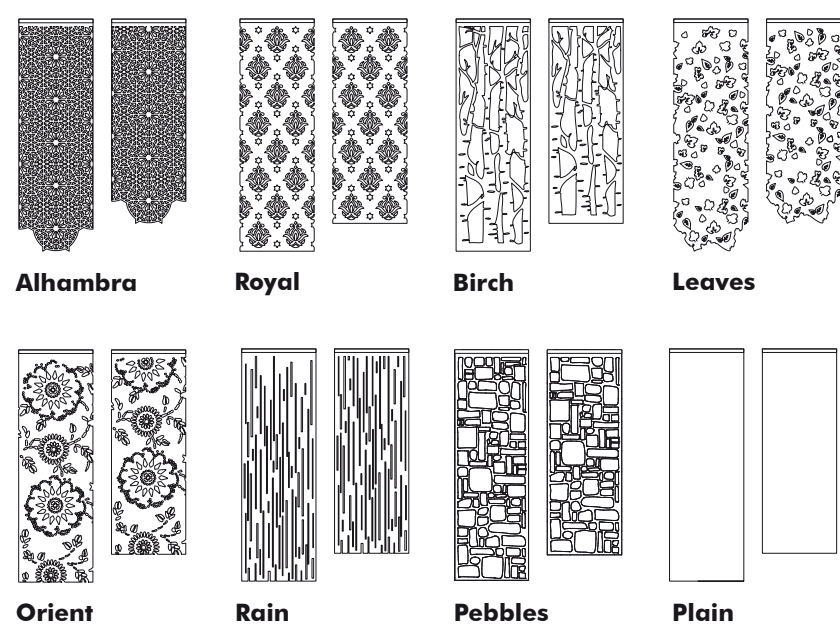

Dimensions

Patterns

Patterns

Skylines

San Francisco

London

Paris

Finishes

2 layers of BuzziFelt and metal profile in black (RAL 9005) or white (RAL 9010)

Mounting

Options

Bicolor
Rail System: 320 cm 125.98"
(for 1-3 Falls)
Extra rail for extension
in black or white

Acoustics

Attenuation

How to order

Size
Pattern
BuzziFelt color
Mounting option
Color profile
Option