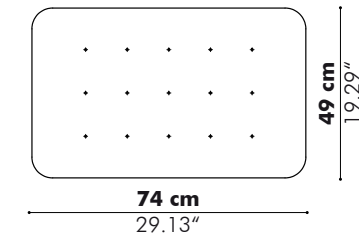

Models

	Width	Height
S	120 cm 47.24"	120 cm 47.24"
M	120 cm 47.24"	150 cm 59.06"
L	120 cm 47.24"	180 cm 70.87"

Machu

Pichu

Baseplate

Finishes

Cover in BuzziFelt

Extra layer in fabric collections CAT A, B, C, D, E, F possible (check our application overview p. 240)