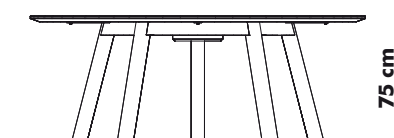

BuzziPicNic Round

— by Alain Gilles

The first indoor picnic table in a round shape

Designer Alain Gilles has extended the BuzziPicNic family with a new round shape: the PicNic Round. With this design, everyone works on the same side of the table.

Models

Small

Large

Finishes

Worktop & base in wood

Options

Electrification

How to order

Size
Wood finish
Electrification