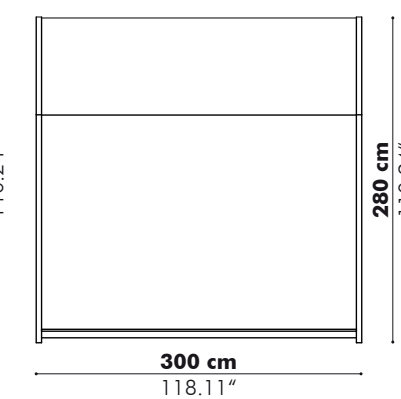

BuzziShed

— Jean-Pierre Galeyn and
BuzziSpace Studio

Outdoor shed

While working outside might seem nice, the lack of comfy furniture and the glare of the sun on your laptop or smartphone screen might cause a lot of discomfort. Until now. With the launch of the BuzziShed, designed by Jean Pierre Galeyn and BuzziSpace Studio, you can now work or spend time outside in this stylish outdoor shed, protected from sunlight and even from the rain. The BuzziShed can also be used as a garden shed on cool or rainy days or to create meeting points in a large open space.

Dimensions

Side

Back

Top

Finishes

Frame: Hot galvanized steel

Roof: Sunbrella fabric

Floor: Anti-Skid outdoor plywood