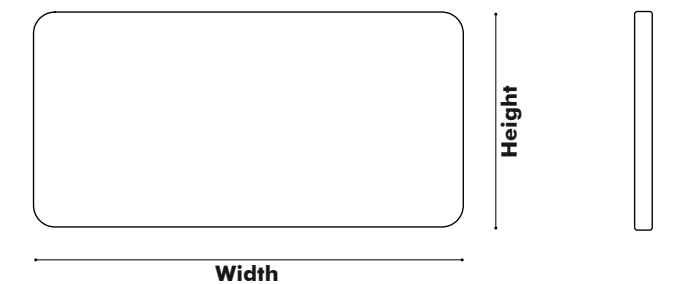

Dimensions

	Height	Width		
S	120 cm 47.24"	80 cm 31.50"		
M	160 cm 62.99"	80 cm 31.50"		
L	180 cm 70.87"	100 cm 39.37"		
XL	200 cm 78.74"	120 cm 47.24"		6,5 cm 2.56"

Patterns

Finishes

Upholstery in fabric collections CAT A, B, C, D, E, F
(check our application overview p. 240)