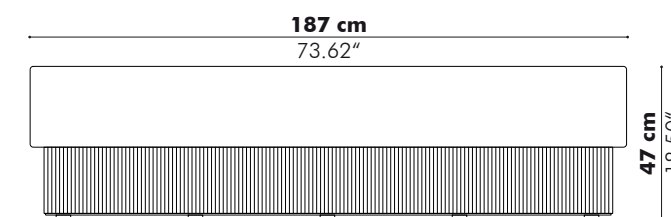

Quatro

Finishes

Upper side: upholstery in fabric collections CAT A (check our application overview p. 240)
Lower side: cover in sliced BuzziFelt

Acoustics

Absorption

How to order

Model
Fabric upper side (CAT > collection > color)
Sliced BuzziFelt color