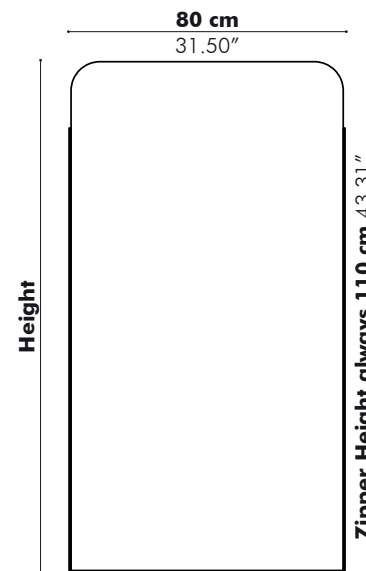

BuzziScreen Mix