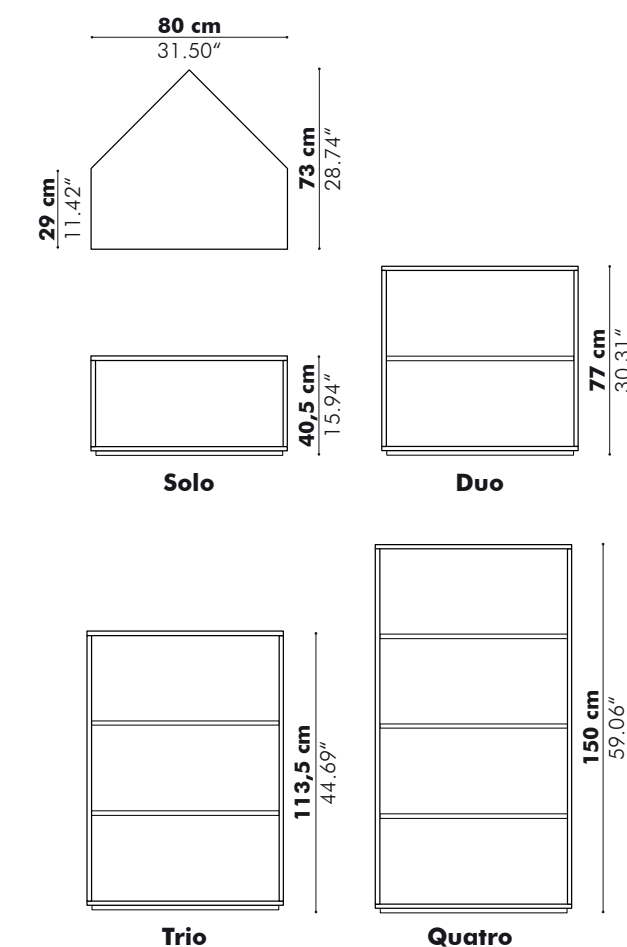

Models

Topview

Finishes

Upholstery in fabric collections CAT A, B, C (check our application overview p. 240)

Mounting

Units are stackable

Acoustics

Absorption

How to order

Model
Fabric (CAT > collection > color)