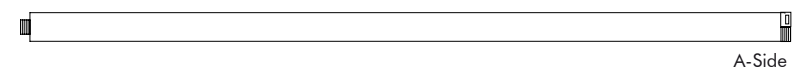

6 - Mid extra R panel