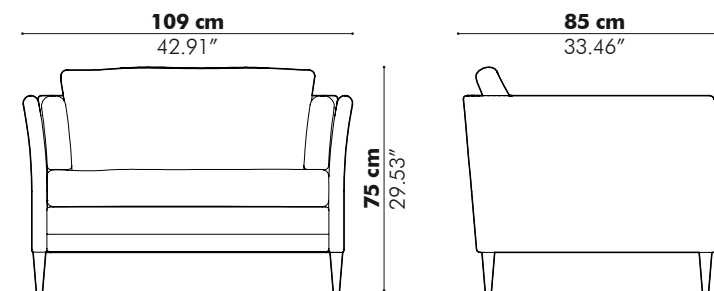

Models

ST211