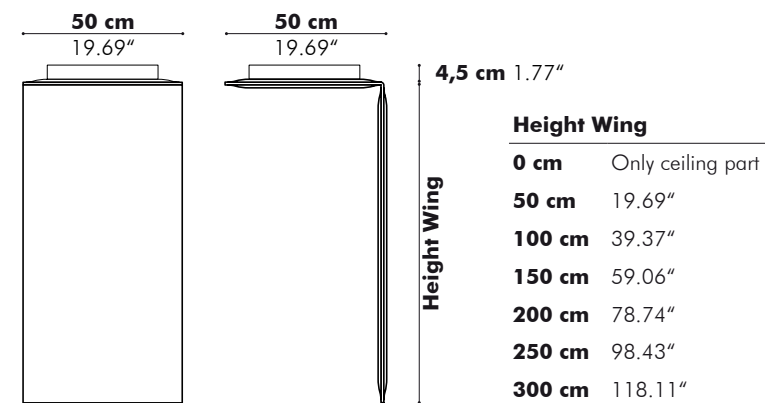

BuzziWings

— by BuzziSpace Studio and designer duo COUVREUR.DEVOS

Suspended sound absorbing dividing screen in BuzziFelt

These inventive BuzziFelt ceiling wings are designed to partition a large space acoustically and optically. BuzziWings not only ensure optimum sound quality, you also get a subtly lit room thanks to the integrated, indirect light source. The BuzziWings are attached to the ceiling at a 90° angle; perfect to shape the light and sound to your taste. Available in different BuzziFelt colors.

Dimensions

Finishes

Cover in BuzziFelt
Extra layer in fabric collections CAT A, B, C, D, E, F possible (check our application overview p. 240)

Mounting

Ceiling mounted
Not suitable to hang from suspended ceiling systems

Options

Bicolor
Light (LED)

Acoustics

Attenuation

How to order

Height Wing
Fabric (CAT > collection > color)
Option