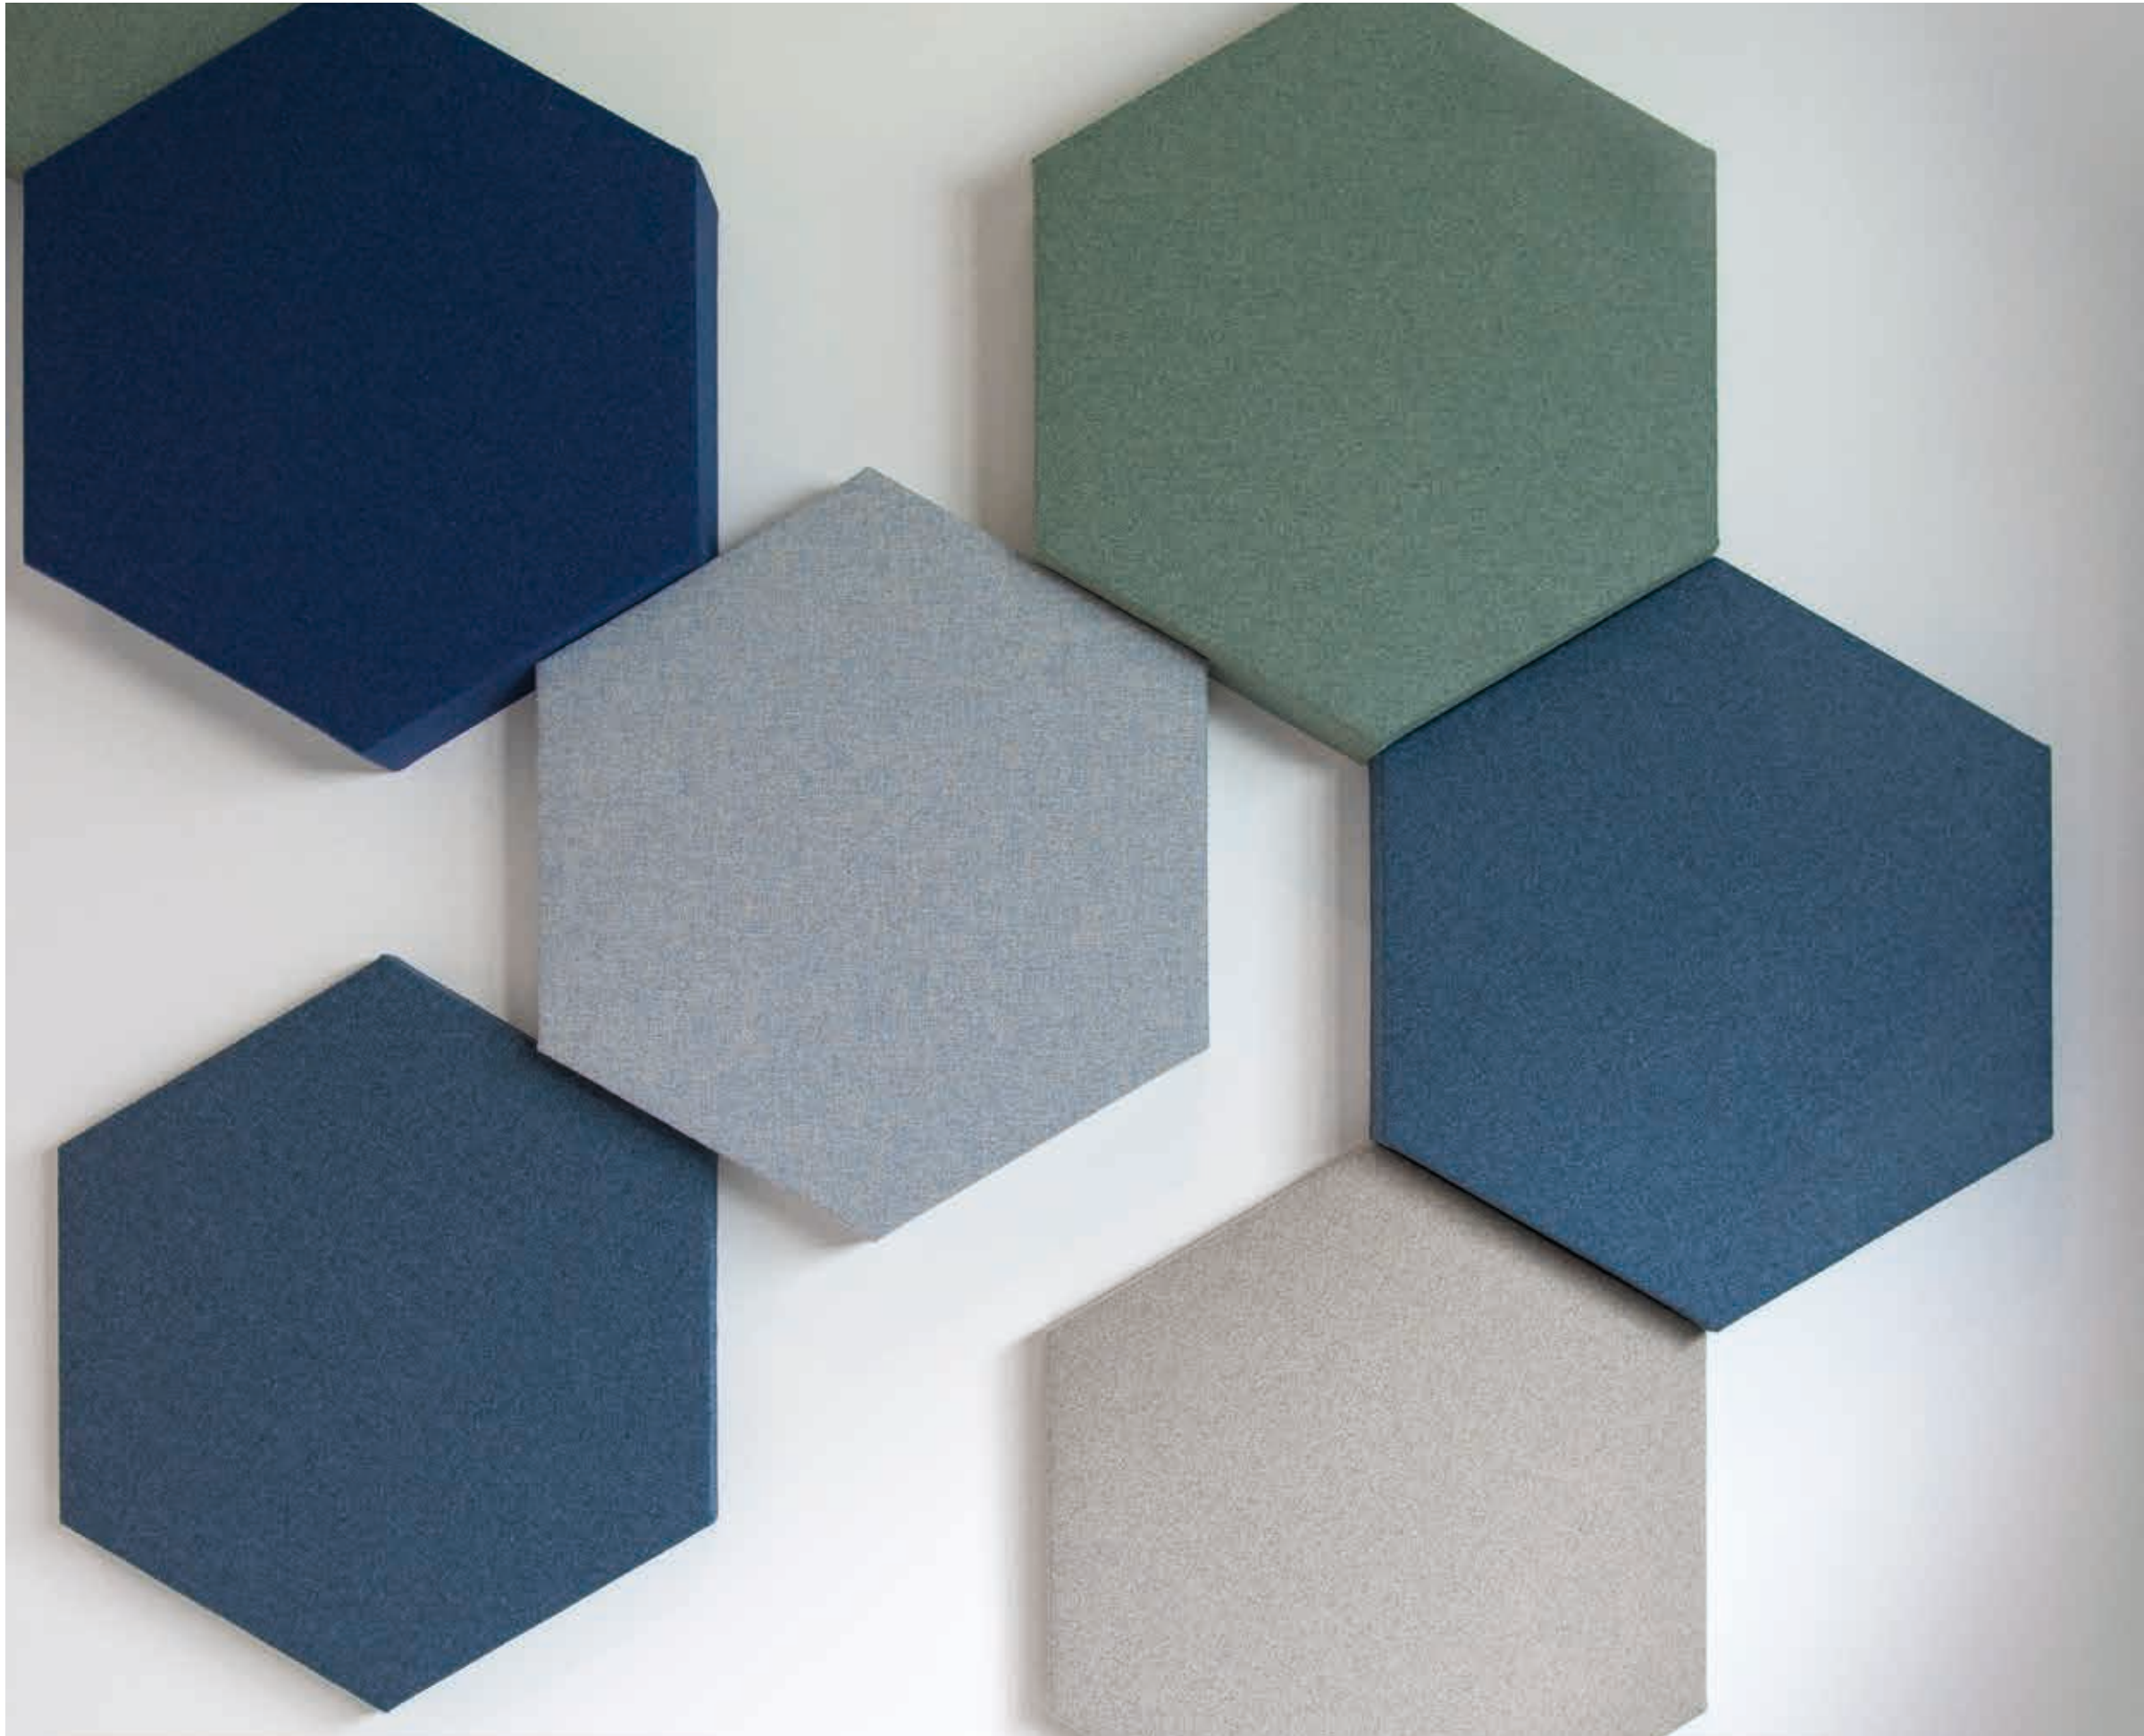

BuzziBlox

— By BuzziSpace Studio

Acoustic wall panel

BuzziBlox is a group of acoustic panels with different depths, developed to tune a room in the speech spectrum range and especially in the low and mid frequencies.

By using alternating depths, the absorption of the different wavelengths into the thick layers of foam will be improved and make sure that the waves don't reflect into the room again. This diffusion effect will give the room a more pleasant sound experience. When placed against a wall, the Blox rather has the appearance of a piece of art while fully maintaining its initial purpose: to control and monitor the sound in any given room.