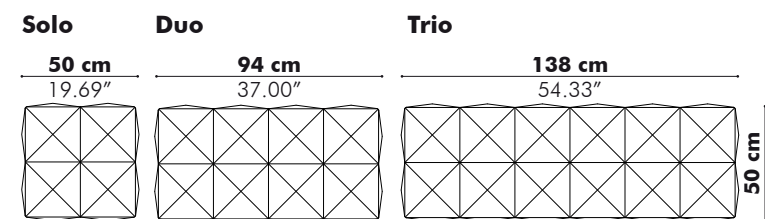

BuzziCube 3D

— by BuzziSpace Studio

Sound absorbing 3D pouf

A high-design pouf that is unique in its class thanks to its revolutionary form and high-tech production process. The 3D foam covered with a variety of BuzziSpace fabrics gives it a unique touch.

Models

Quatro

L Right

L Left

T

Bottom

Patterns

Finishes

Upholstery in fabric collections CAT A, E (check our application overview p. 240)

Acoustics

Absorption Diffusion

How to order

Model
Bottom
Pattern
Fabric (CAT > collection > color)