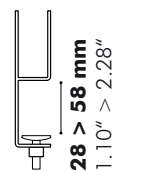

Dimensions

Finishes

Cover in BuzziFelt
Extra layer in fabric collections CAT A, B, C, D, E, F possible
(check our application overview p. 240)
BuzziFix in black (RAL 9005), white (RAL 9010) or alu color (RAL 9006)

Options

Bicolor

Acoustics

Attenuation

How to order

Size (W x H)
Fabric (CAT > collection > color)
Straight or Round corner
BuzziFix

BuzziFix

Bold

L

L-Plus

XL

Twin**

Magnet*

Part A

Part D

Part B

Part C

* Magnet only to be used for BuzziDesk:
H ≤ 40 cm - 15.75" and W ≤ 160 cm - 62.99"
** Screws included

Thin

F L

F L-plus

F XL

U

Y L

Y L-plus

Y XL

Twin Light**

Foot*

* Foot only to be used with BuzziDesk:
H ≤ 40 cm - 15.75" and W ≤ 160 cm - 62.99"
** Screws included