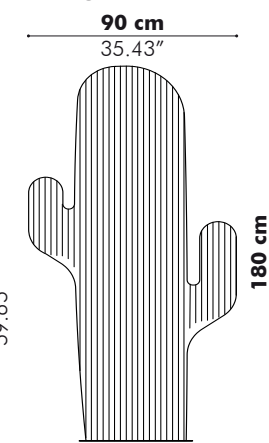

BuzziCactus

— by Sas Adriaenssens

Free standing sound absorbing screen

Do you need privacy, quiet or protection?
The BuzziCactus is a charming room divider that combines no less than three factors: sound absorption, design and a surface you can stick pins onto. Thanks to its striking shape and color you can make a statement at home or at the office. Put your BuzziCactus in direct sunlight – it deserves to be seen!

Models

Taco

Gringo

TexMex

Baseplate

Finishes

Upholstery in fabric collections CAT A, B, C, D, E
(check our application overview p. 240)
Baseplate: black (RAL 9005) or alu color (RAL 9006)

Acoustics

Absorption Attenuation

How to order

Model
Fabric (CAT > collection > color)
Color baseplate