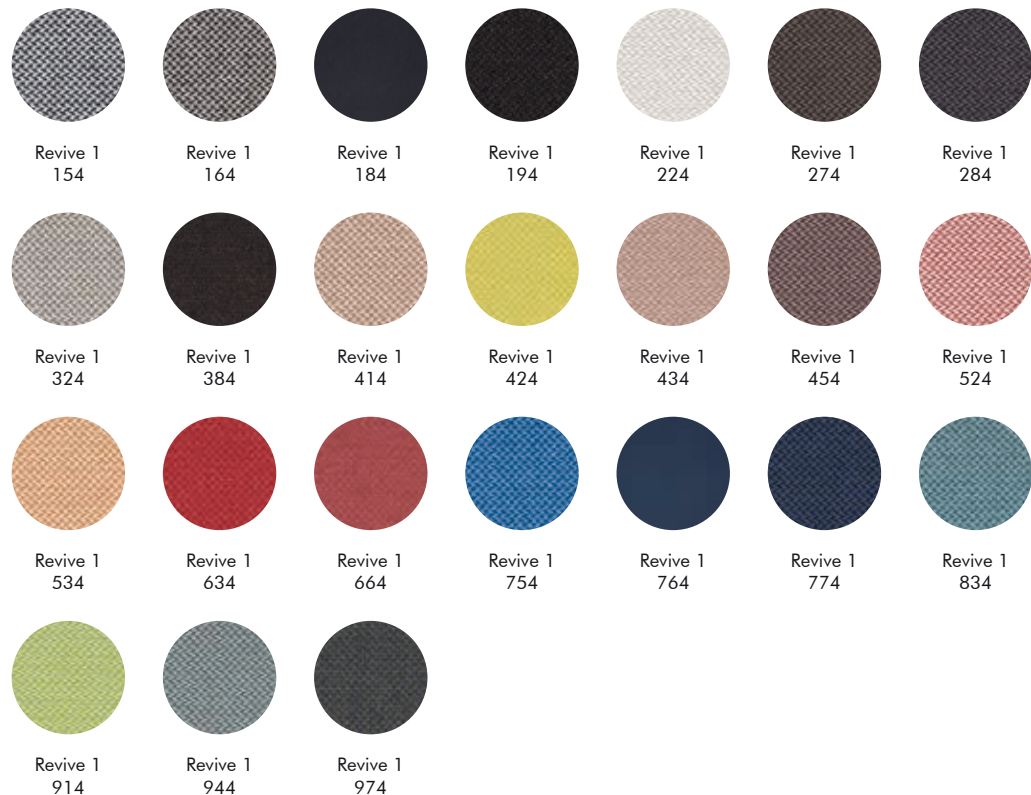

FELT

BUZZIFELT
SLICED BUZZIFELT

Note color deviation may occur.
Find the latest update of the material
specifications and colors on our
website: www.buzzi.space

CAT A

FABRIC
ROUGH
TREVIRA CS+
TREVIRA CS
REVIVE 1
REVIVE 2

CAT A

FABRIC
ROUGH
TREVIRA CS+
TREVIRA CS
REVIVE 1
REVIVE 2

Note color deviation may occur.
 Find the latest update of the material specifications and colors on our website: www.buzzi.space

CAT A

FABRIC
ROUGH
TREVIRA CS+
TREVIRA CS
REVIVE 1
REVIVE 2

kvadrat

CAT A

FABRIC
ROUGH
TREVIRA CS+
TREVIRA CS
REVIVE 1
REVIVE 2

Note color deviation may occur.
Find the latest update of the material specifications and colors on our website: www.buzzi.space

CAT B

TERRA
CLARA 2
REMIX 2
VELVET