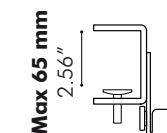

Dimensions

Finishes

Cover in BuzziFelt
Extra layer in fabric collections CAT A, B, C, D, E, F possible
(check our application overview p. 240)
BuzziFix in black (RAL 9005), white (RAL 9010) or alu color (RAL 9006)

Options

Bicolor

Acoustics

Attenuation

How to order

Size (W x H)
Fabric (CAT > collection > color)
Straight or Round corner
BuzziFix

BuzziFix

Bold

L

L-Plus

XL

Twin**

Magnet*

Part A

Part D

Part B

Part C

* Magnet only to be used for BuzziDesk:
H ≤ 40 cm - 15.75" and W ≤ 160 cm - 62.99"
** Screws included

Thin

F L

F L-plus

F XL

U

Y L

Y L-plus

Y XL

Twin Light**

Foot*

* Foot only to be used with BuzziDesk:
H ≤ 40 cm - 15.75" and W ≤ 160 cm - 62.99"
** Screws included