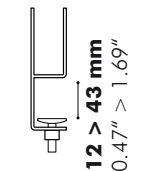

Dimensions

Finishes

Cover in BuzziFelt
Extra layer in fabric collections CAT A, B, C, D, E, F possible
(check our application overview p. 240)
BuzziFix in black (RAL 9005), white (RAL 9010) or alu color (RAL 9006)

Options

Bicolor

Acoustics

Attenuation

How to order

Size (W x H)
Fabric (CAT > collection > color)
Straight or Round corner
BuzziFix

BuzziFix

Bold

L

L-Plus

XL

Twin**

Magnet*

Part A

Part D

Part B

Part C

* Magnet only to be used for BuzziDesk:
H ≤ 40 cm - 15.75" and W ≤ 160 cm - 62.99"
** Screws included

Thin

F L

F L-plus

F XL

U

Y L

Y L-plus

Y XL

Twin Light**

Foot*

* Foot only to be used with BuzziDesk:
H ≤ 40 cm - 15.75" and W ≤ 160 cm - 62.99"
** Screws included