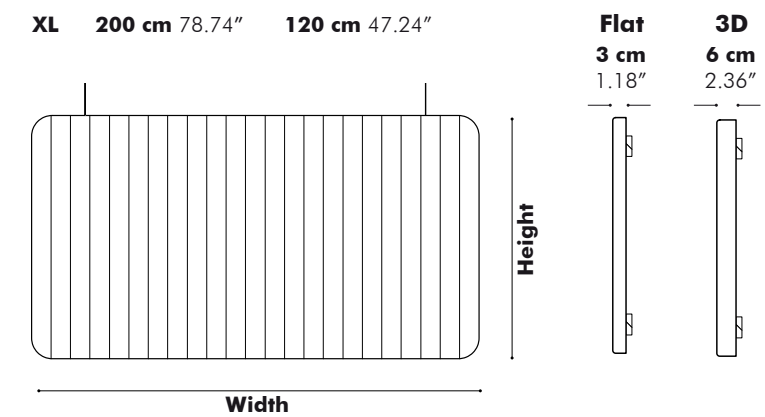

Dimensions

	Width	Height
XS	80 cm 31.50"	60 cm 23.62"
S	120 cm 47.24"	80 cm 31.50"
M	160 cm 62.99"	80 cm 31.50"
L	180 cm 70.87"	100 cm 39.37"
XL	200 cm 78.74"	120 cm 47.24"

Finishes

Cover in BuzziFelt
Extra layer in fabric collections CAT A, B, C, D, E, F possible (check our application overview p. 240)