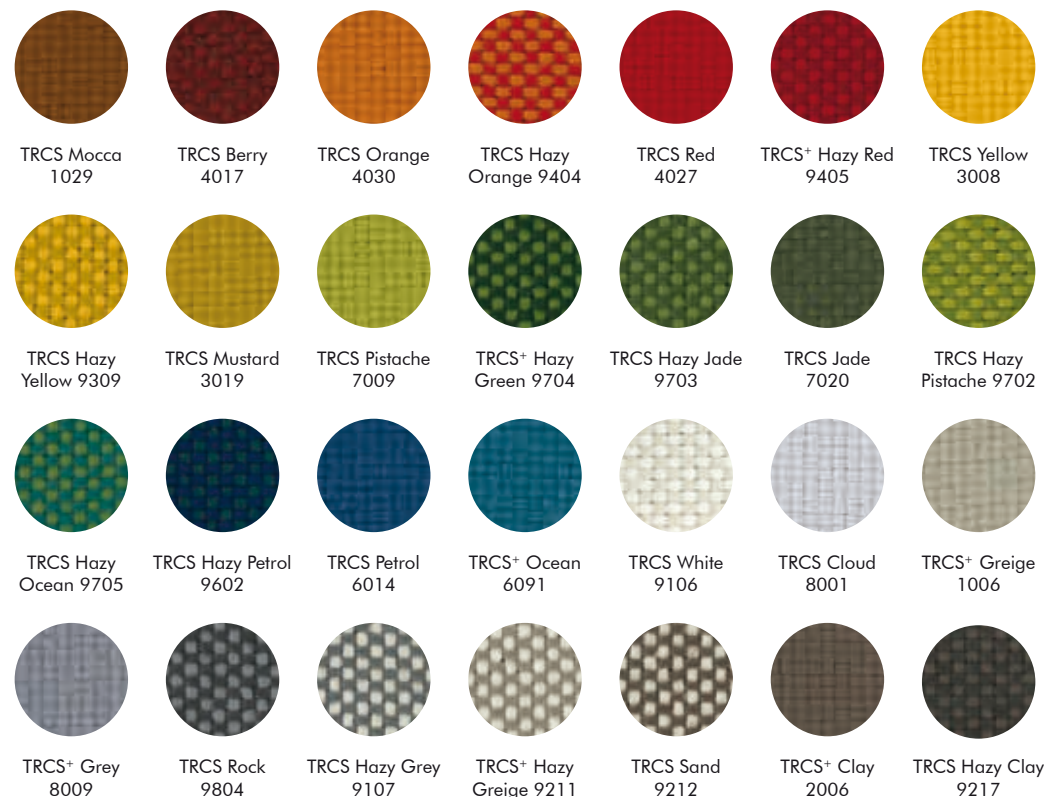

CAT A

FABRIC
ROUGH
TREVIRA CS+
TREVIRA CS
REVIVE 1
REVIVE 2

Trevira CS+ | Trevira CS

Composition 100% Polyester, Trevira CS
Weight 420 g/m² | 12.39 oz/yd²
Width Trevira CS+ 150 cm | 59.06" - Trevira CS 140 cm | 55.12"
Abrasion resistance 100.000 Martindale, 90,000 Wyzenbeek
Flammability EU: BS 5852 part II: CRIB 5 | BS 7176 Medium Hazard
M1 | B1 | EN 1021/1-2 | C1 | IMO Res. A652 (16)
USA: CAL TB 117
Fastness to light EU: 6 | USA: 5
Fastness to rubbing EU: Wet 4-5 | Dry 4-5
Fastness to crocking USA: Wet 5 | Dry 5
Maintenance Vacuum clean regularly. Don't remove the BuzziTrevira CS+ | BuzziTrevira CS from the product. Treat spillages immediately. Professional dry clean or wipe clean with a pH neutral soap and a damp cloth.

CAT A

FABRIC
ROUGH
TREVIRA CS+
TREVIRA CS
REVIVE 1
REVIVE 2

Note color deviation may occur.
Find the latest update of the material specifications and colors on our website: www.buzzi.space