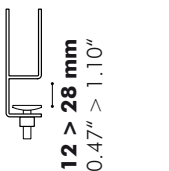

Part C

* Magnet only to be used for BuzziDesk:
 H ≤ 40 cm - 15.75" and W ≤ 160 cm - 62.99"
 ** Screws included

Thin

F L

F L-plus

F XL

U

Y L