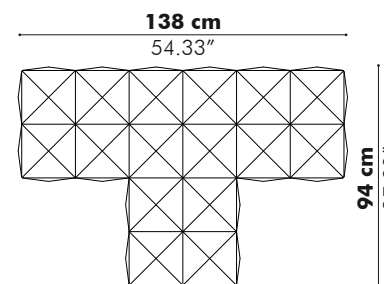

BuzziCube 3D

— by BuzziSpace Studio

Sound absorbing 3D pouf

A high-design pouf that is unique in its class thanks to its revolutionary form and high-tech production process. The 3D foam covered with a variety of BuzziSpace fabrics gives it a unique touch.

Models

Quatro

L Right

L Left

T

Bottom

Patterns

Finishes

Upholstery in fabric collections CAT A, E (check our application overview p. 240)

Acoustics

Absorption Diffusion

How to order

Model
Bottom
Pattern
Fabric (CAT > collection > color)