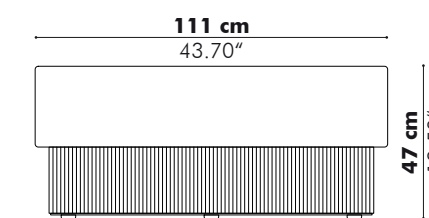

BuzziSeat

— by Sas Adriaenssens

Sound absorbing pouf family

BuzziSeat is a range of colorful poufs in a variety of shapes and sizes. This versatile, acoustic piece of furniture is great as a chair or a table and can be easily moved. The lower side is always in sliced BuzziFelt and gives it a funky twist.

Models

Solo

Trio

Quatro

Finishes

Upper side: upholstery in fabric collections CAT A (check our application overview p. 240)
Lower side: cover in sliced BuzziFelt

Acoustics

Absorption

How to order

Model
Fabric upper side (CAT > collection > color)
Sliced BuzziFelt color