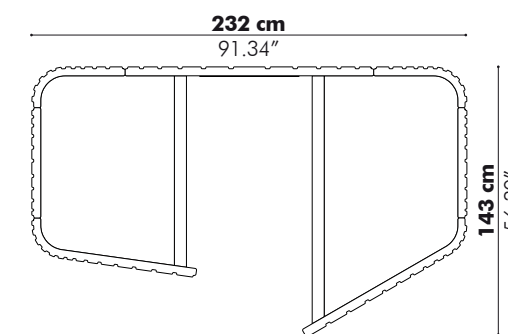

Dimensions

Finishes

Upholstery in fabric collections CAT A, B, C, D, E, F (check our application overview p. 240)
3D rib outside

Options

- Bicolor
- LED
- Cushion

Acoustics

Absorption Attenuation

How to order

Fabric (CAT > collection > color)
Option