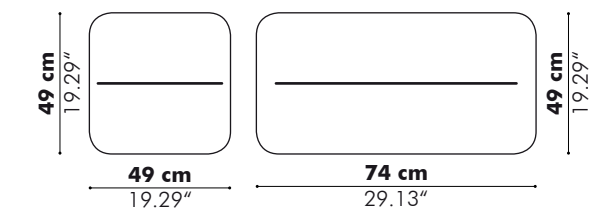

Baseplates

Finishes

Cover in BuzziFelt

Extra layer in fabric collections CAT A, B, C, D, E, F possible (check our application overview p. 240)

Baseplate in alu color (RAL 9006) or black (RAL 9005)

Options

Bicolor

Acoustics

Attenuation

How to order

Size (H x W)

Fabric (CAT > collection > color)

Color baseplate