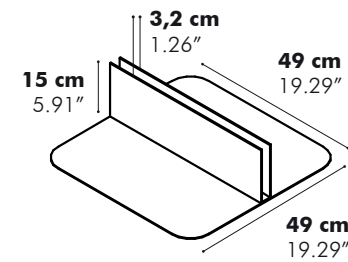

BuzziFoot (optional)