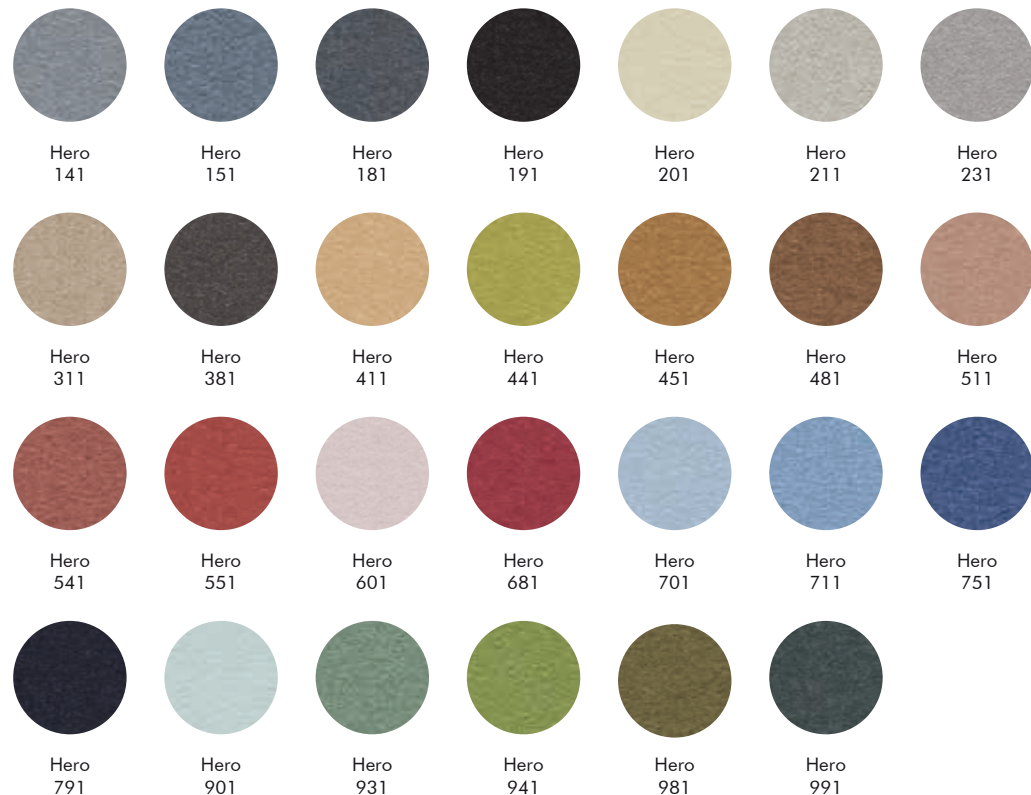

CAT C

TARTAN
HERO

Hero

Composition 96% new wool, 4% nylon
Weight 580 g/lin.m
Width 140 cm | 55.11"
Abrasion resistance 45.000 Martindale rubs, EN ISO 12947
Flammability EN 1021-1/2 | DIN 4102 B2 | NF D 60 013
UNI 9175 1IM | US Cal. Bull. 117-2013 | NFPA 260
IMO A.652 (16)
Fastness to light Note 5-6, ISO 105-B02
Fastness to rubbing (ISO) dry 4-5, wet 4-5
Pilling Note 3-4, EN ISO 12945
Maintenance Vacuuming and dry cleaning.
Washable at max. 30°C, wool programme. Drip drying.
Mount covers in slightly wet condition

kvadrat

Tonus Meadow

Composition 90% new wool, 10% Helanca
Weight 665 g/lin.m
Width 140 cm | 55.11"
Abrasion resistance 100.000 Martindale rubs, EN ISO 12947
Flammability EN 1021-1/2 | BS 5852 part 1 | DIN 4102 B2
Önorm B1/Q1 | NF D 60 013 | UNI 9175 1IM
US Cal. Bull. 117-2013 | NFPA 260 | IMO A.652 (16)
Fastness to light Note 5-7, ISO 105-B02
Fastness to rubbing (ISO) dry 4-5, wet 4
Pilling Note 3, EN ISO 12945
Maintenance Vacuuming and dry cleaning.