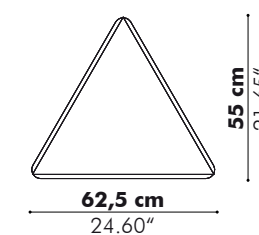

Models

Wedge

Height

S	120 cm	47.24"
M	155 cm	61.02"
L	190 cm	74.80"