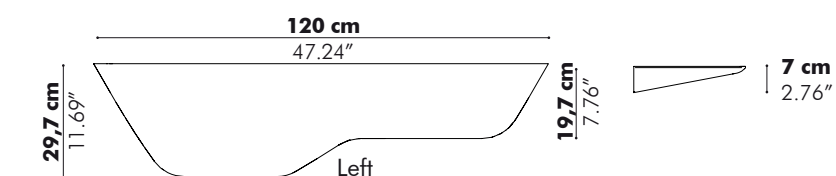

BuzziPlank

— by Gerd Couckhuyt

A multipurpose shelf with harmonious curves

BuzziPlank is a sleek and simple shelf with organic curves. It acts as a standing workspace or a place to hold your valuables and is fixed to the wall. Its plank-like design is softened with smooth edges. Available in solid wood.

Models

M

L

Mounting

Wall mounted

Finishes

Solid wood

Ash
Natural

Ash
Black Stained

Ash
White Wash

Ash
Walnut Stained

How to order

Model

Size

Wood finish