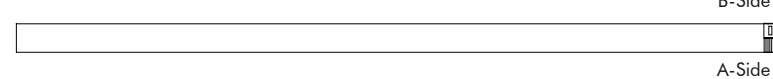

4 - Stop extra panel