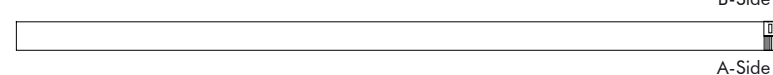

4 - Stop extra panel