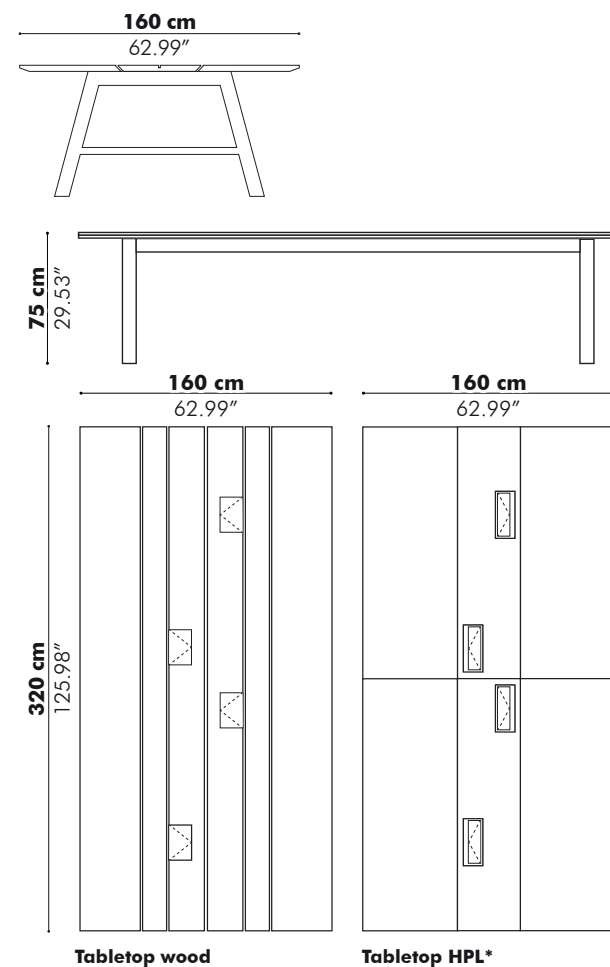

WorkBench

* HPL worktop always without grooves and cable entry cutout always included.