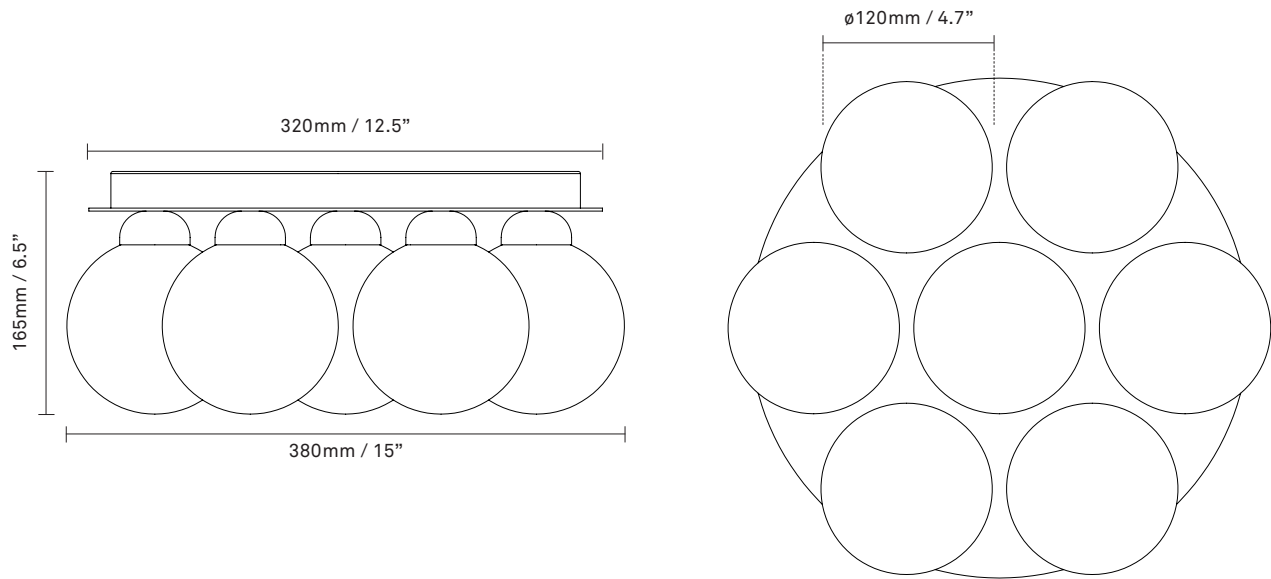

The Apiales 7 Plafond is a new addition to the Apiales collection. The close-fitting glass globes are reflected in the golden finish ceiling plate, creating an abundance of delicate reflections of light. The simple design of the lamp complements the detailed expression of the optic glass globes. Suitable for rooms with lower ceilings and in smaller rooms where a chandelier expression is desired.

Product no.: EU - 2059012 / US - 3059012

Type: Ceiling light - indoor

Colour: Glass: opal white / Metal: brushed brass

Materials: Anodized metal, mouth-blown glass

Dimensions: 500mm / 19.6in x 290mm / 11.4in
Glass: $\varnothing$ 120mm / 4.7in

Weight: Armature + glass: 3700g

Packaging: Dimensions: L: 420mm / 16.5in x
W: 420mm / 16.5in x H: 280mm / 11in
Weight: 1300g
Total weight incl. product: 5000g
Number of parcels: 1
Material: Brown cardboard

Certifications: CE, ETL, IP20, Class I

For information about IP ratings, click [here](#)

Cleaning: Use a soft dry cloth to clean the product.
Do not use household cleaners.

Light source: Socket: G9
Max wattage: 5W LED
Voltage (V): 220-240V / 120V

Light source not included

Dimmable if installed with appropriate dimmable LED light source(s) suitable for your dimmer circuit.

Light source can be added to delivery on request or via our webshop.

Works with appropriate lighting control module. Module can be added to delivery on request.