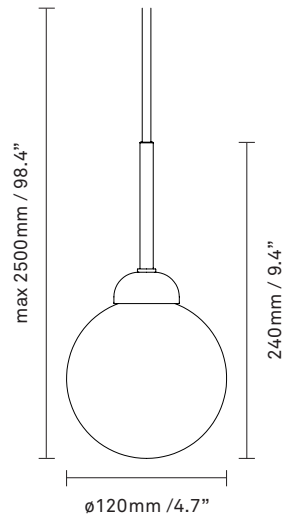

NUURA

APIALES 1
satin black / opal

Design: Sofie Refer, 2021

Apiales 1 in mouth blown opal white glass and satin black finish.

Product no.: EU - 2053002 / US - 3053002

Certifications: CE, IP20, Class II

Type: Pendant - indoor

For information about IP ratings, click [here](#)

Colour: Glass: opal white / Metal: satin black
Cable: black

Cleaning: Use a soft dry cloth to clean the product.
Do not use household cleaners.

Materials: Anodized metal, mouth-blown glass,
fabric covered cable

Light source: Socket: G9
Max wattage: 5W LED
Voltage (V): 220-240V / 120
V

Dimensions: 120mm / 4.7in x 240mm / 9.4in
Glass: \varnothing 120mm / 4.7in
Cable length: 2500mm / 98.4in

Weight: Armature + glass: 550g

Light source not included

Packaging: Dimensions: L: 355mm / 13.9in x
W: 150mm / 5.9in x H: 155mm / 6.1in
Weight: 240g
Total weight incl. product: 790g
Number of parcels: 1
Material: Brown cardboard

**Dimmable if installed with appropriate dimmable LED
light source(s) suitable for your dimmer circuit.**