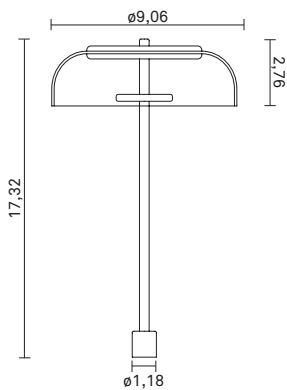

NUURA

TECHNICAL INFO

Product no.: 96650121

Type: Table Light - Indoor

Colour:

Glass: Clear
Metal: Nordic Gold
Cable: Black

Materials:

Powder coated metal
Mouth-blown glass
Fabric covered cable

Dimensions:

ø9,06in x 17,32in
Fabric cable - Length: 78,74in

Product weight:

Product: - g

Packaging:

Dimensions: L: 20,98in x W: 10,16in x H: 10,47in
Weight: 1023 g
Total weight incl. product: 4365 g
Number of parcels: 1
Material: Brown cardboard.