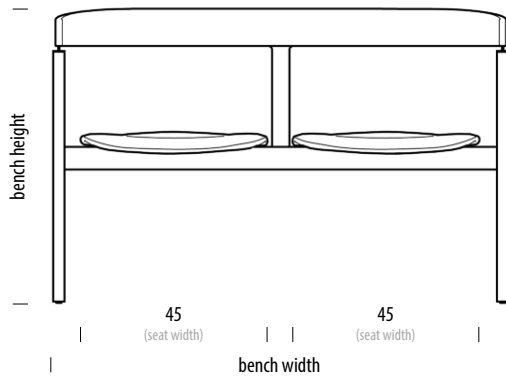

For all additional inquiries regarding Ava seating products please feel free to contact us.

Ava

Product dimensions

0cm 20 40 60 80 100 120

Scale: 1:20

Version: 1.11.2020

Page 3 / 3

Ava chair
Item no: 0FE/ 1CA

Size (cm) W: 56 D: 53 H: 77

Product dimensions

Seat W: 45 D: 44 H: 45
Armrest H: 70,5

Packaging W: 58 D: 58 H: 80

Net weight 6,2 kg
Gross weight 7,2 kg

Ava bench
Item no: 182 / 1C9

Size (cm) W: 120 D: 53 H: 77,5

Product dimensions

Seat W: 45 D: 44 H: 45
Armrest H: 70,5

Packaging W: 125 D: 56 H: 83

Net weight 11,6 kg
Gross weight 17,6 kg