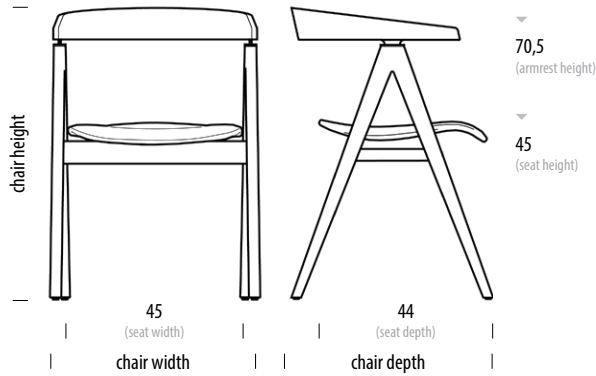

Russell

Greenford

Notes to consider

The dimensions shown in this document are indicative, they may vary due to the natural properties of wood, season, or manufacturing processes, for these reasons deviations from the specified size may occur, usually no more than 1 cm.

For all additional inquiries regarding Ava seating products please feel free to contact us.

Ava

Product dimensions

0cm 20 40 60 80 100 120

Scale: 1:20

Version: 1.11.2020

Page 3 / 3

Ava chair
Item no: 0FE/ 1CA

Size (cm) W: 56 D: 53 H: 77

Product dimensions

Seat W: 45 D: 44 H: 45
Armrest H: 70,5

Packaging W: 58 D: 58 H: 80

Net weight 6,2 kg
Gross weight 7,2 kg

Ava bench
Item no: 182 / 1C9

Size (cm) W: 120 D: 53 H: 77,5

Product dimensions

Seat W: 45 D: 44 H: 45
Armrest H: 70,5

Packaging W: 125 D: 56 H: 83

Net weight 11,6 kg
Gross weight 17,6 kg