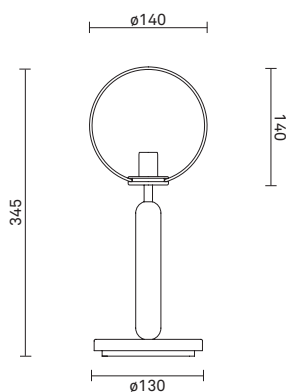

TECHNICAL INFO

Product no.: 03530224

Type: Table Light - Indoor

Colour:

Glass: Opal White

Metal: Rock Grey

Cable: Black

Materials:

Powder coated metal

Mouth-blown glass

Fabric covered cable

Dimensions:

∅140mm x 345mm

Fabric cable - Length: 2000mm

Product weight:

Product: 1927 g

Packaging:

Dimensions: L: 419mm x W: 155mm x H: 166mm

Weight: 441 g

Total weight incl. product: 2368 g

Number of parcels: 1

Material: Brown cardboard.

Packaging - weight - material:

Cardboard outside: 175 g