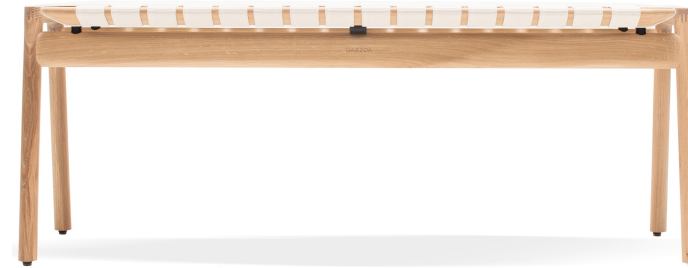

Klupa Bench 120
Oiled oak / White 1015
Seat / Cotton webbing
/ White 2001
SKU: 556-00004