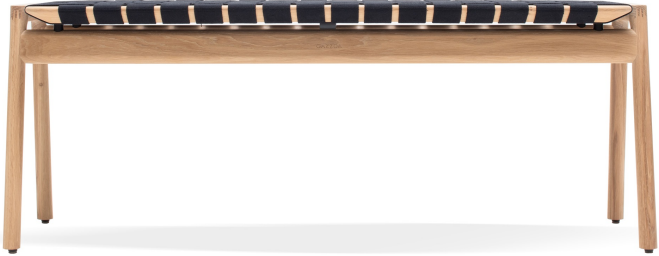

With our variety of display options, you can find the perfect way to elevate the Klupa Bench and position it as a must-have for your customers.

Hallway 1/3

Hallway 2/3

Hallway 3/3

Small Setting

Bedroom

Dining

Large Setting

Small Setting – Hallway (1/3)

**Hook Coat Stand**  
Oiled oak / White 1015  
Powder coated steel /  
Black matte 9005  
SKU: 110-00004

**Ena Mirror 70x95**  
Oiled oak / White 1015  
SKU: 07B-00002

**Klupa Bench 120**  
Oiled oak / Natural 1505  
Seat / Cotton webbing  
/ Black 4555  
SKU: 556-00001