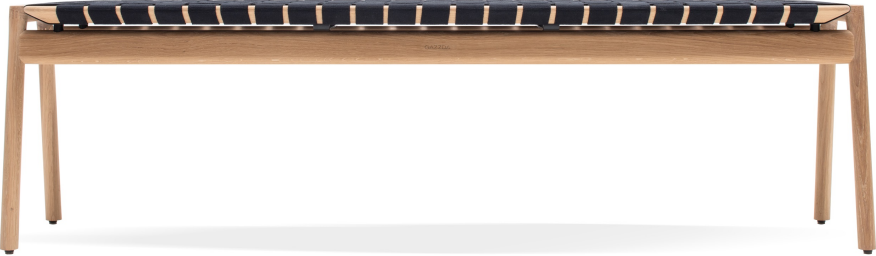

**Hook Wall Coat Rack - Outer Corner**  
Powder coated steel / Black matte 9005  
Oiled oak / White 1015  
SKU: 09A-00006

**Klupa Bench 120**  
Oiled oak / White 1015  
Seat / Cotton webbing / White 2001  
SKU: 556-00004

## Large Setting – Bedroom

**Fawn Nighstand**  
Oiled oak / White 1015  
SKU: 190-00002

**Fawn Bed 160x200**  
Deep frame  
Oiled oak / White 1015  
Cotton webbing / White 2001  
SKU: 0AB-0000D

**Klupa Bench 120**  
Oiled oak / White 1015  
Seat / Cotton webbing  
/ White 2001  
SKU: 556-00004

Large Setting – Dining

**Fawn Chair**  
Oiled oak / White 1015  
Cotton webbing / Black  
4555  
SKU: 083-00002

**Klupa Bench 160**  
Oiled oak / Natural 1505  
Seat / Cotton webbing  
/ Black 4555  
SKU: 557-00001