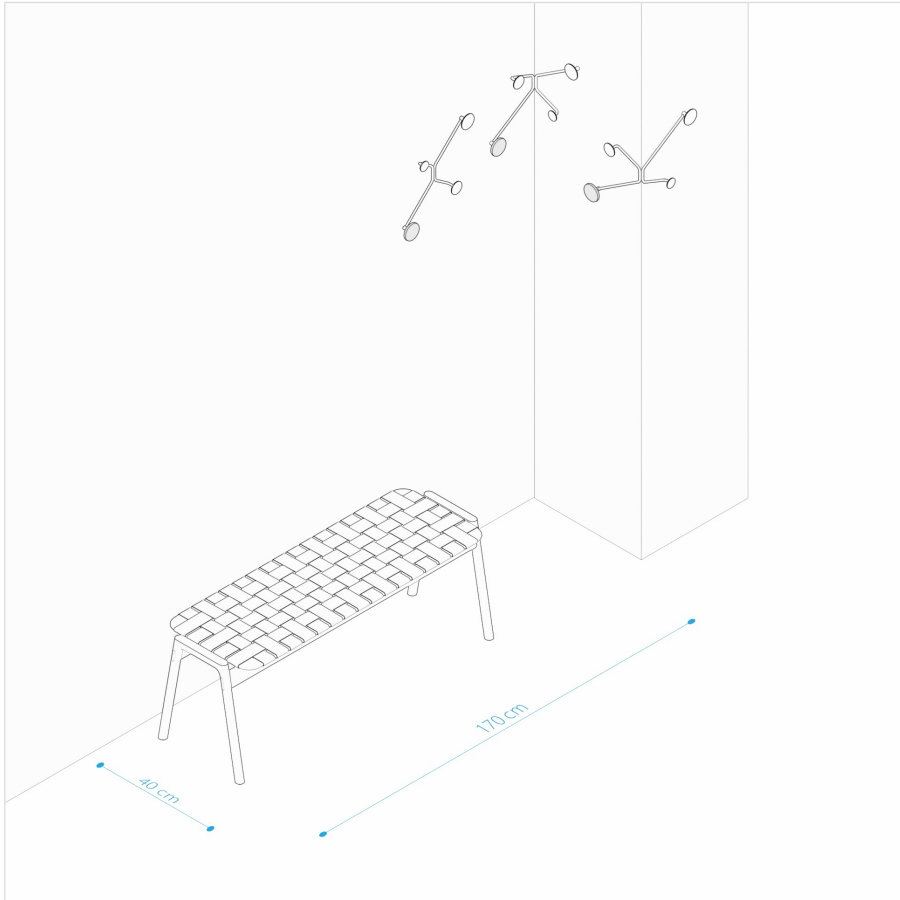

Small Setting – Hallway (3/3)

Hook Wall Coat Rack - Straight Walls
Oiled oak / White 1015
Powder coated steel / Black matte 9005
SKU: 098-00003