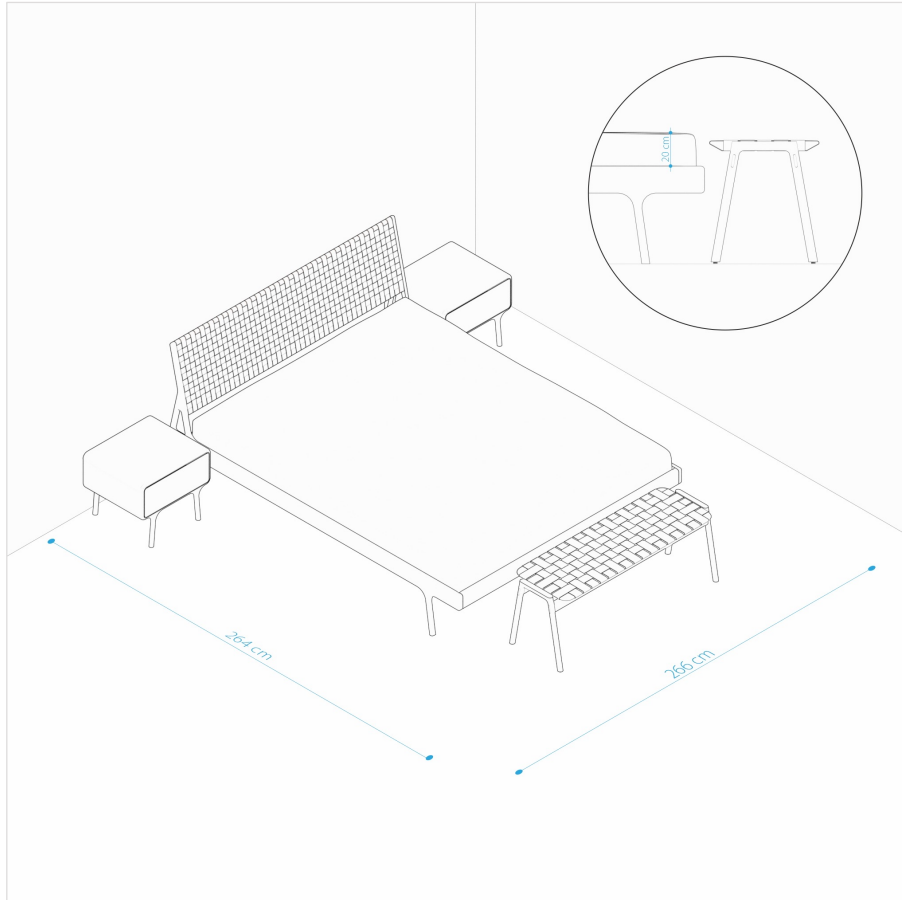

Large Setting – Bedroom