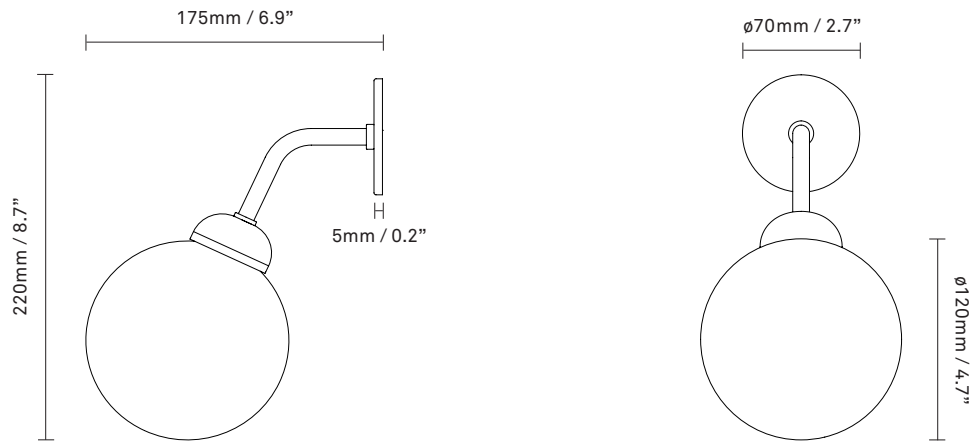

NUURA

APIALES WALL HARD-WIRED
brushed brass / opal white

Design: Sofie Refer, 2021

Apiales Wall Hard-Wired is connected directly to the electrical wiring in the wall. A classic wall plate version of the Apiales Wall lamp is also available.

Product no.: EU - 2055003 / US - 3055003

Type: Wall light - Indoor

Colour: Glass: opal white / Metal: brushed brass

Materials: Anodized metal, mouth-blown glass

Dimensions: 175mm / 6,9in x 220mm / 8,7in
Glass: \varnothing 120/ 4,7in

Weight: Armature + glass: 360g

Packaging: Dimensions: L: 355mm / 13.9in
x W: 150mm / 5.9in x H: 155mm / 6.1in
Weight: 260g
Total weight incl. product: 620g
Number of parcels: 1
Material: Brown cardboard