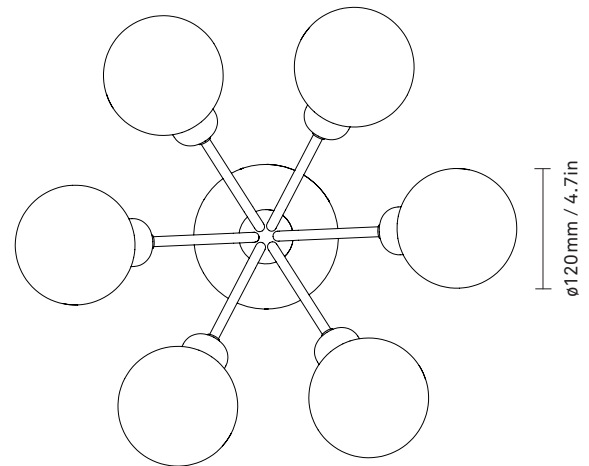

NUURA

APIALES 6 CEILING
satin black / opal

Design: Sofie Refer, 2022

Apiales 6 Ceiling is a ceiling-mounted lamp inspired by flowers. From a specially produced fixture, 6 metal arms in satin black finish unfold like flower stalks, paired with contrasting opal white glass globes from which a soft, ambient light is spread. Apiales 6 Ceiling has a height of just 29 cm, making it suitable for smaller rooms and rooms with lower ceilings.

Product no.: EU - 2059007 / US - 3059007

Type: Ceiling light - indoor

Colour: Glass: opal white / Metal: satin black

Materials: Anodized metal, mouth-blown glass

Dimensions: 500mm / 19.6in x 290mm / 11.4in
Glass: \varnothing 120mm / 4.7in

Weight: Armature + glass: 3130g

Packaging: Dimensions: L: 430mm / 16.9in x
W: 430mm / 16.9in x H: 300mm / 11.8in
Weight: 1300g
Total weight incl. product: 4430g
Number of parcels: 1
Material: Brown cardboard