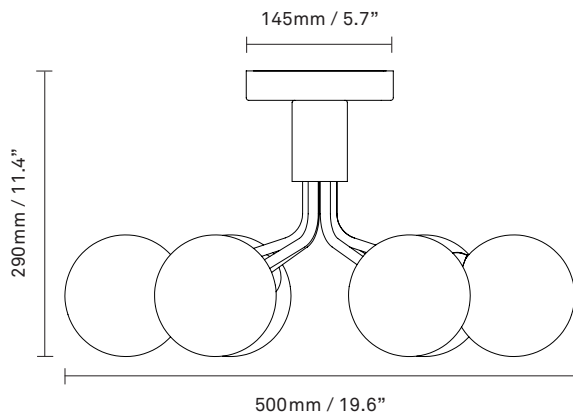

NUURA

APIALES 6 CEILING
satin black / opal

Design: Sofie Refer, 2022

Apiales 6 Ceiling is a ceiling-mounted lamp inspired by flowers. From a specially produced fixture, 6 metal arms in satin black finish unfold like flower stalks, paired with contrasting opal white glass globes from which a soft, ambient light is spread. Apiales 6 Ceiling has a height of just 29 cm, making it suitable for smaller rooms and rooms with lower ceilings.

Product no.: EU - 2059007 / US - 3059007

Type: Ceiling light - indoor

Colour: Glass: opal white / Metal: satin black

Materials: Anodized metal, mouth-blown glass

Dimensions: 500mm / 19.6in x 290mm / 11.4in
Glass: \varnothing 120mm / 4.7in

Weight: Armature + glass: 3130g

Packaging: Dimensions: L: 430mm / 16.9in x
W: 430mm / 16.9in x H: 300mm / 11.8in
Weight: 1300g
Total weight incl. product: 4430g
Number of parcels: 1
Material: Brown cardboard