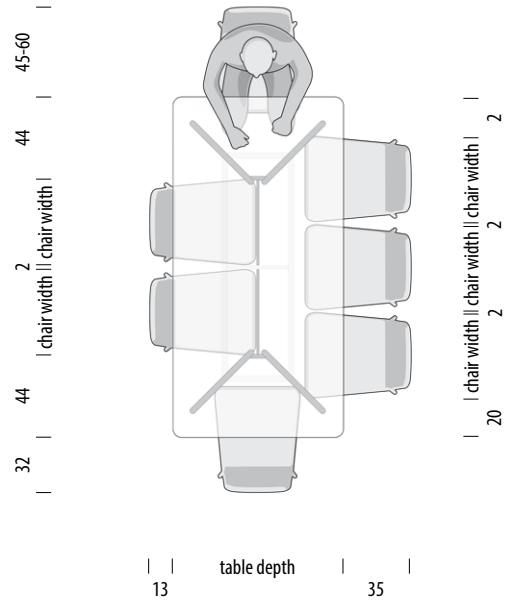

0cm 100 140 160 180 200 220 240

Scale: 1:40

Version: 1.11.2020

Page 9 / 9

www.gazzda.com

Tink table 160 x 90
Item no: 03B / 09F

Size (cm)
W: 160 D: 90 H: 75

deepest chair fit
4 chairs

max. seating places
6 chairs

Tink table 180 x 90
Item no: 03C / 0A0

Size (cm)
W: 180 D: 90 H: 75

deepest chair fit
6 chairs

max. seating places
8 chairs

Tink table 200 x 90
Item no: 03D / 0A1

Size (cm)
W: 200 D: 90 H: 75

deepest chair fit
6 chairs

max. seating places
8 chairs

Tink table 220 x 90
Item no: 03E / 0A2

Size (cm)
W: 220 D: 90 H: 75

deepest chair fit
8 chairs

max. seating places
10 chairs