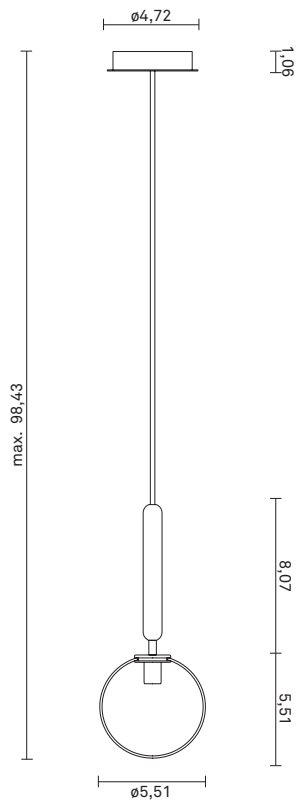

## MIIRA 1 - Opal

Design: Sofie Refer, 2018. US-model.

**Miira 1 in mouth blown Opal White glass and Rock Grey finish. Incl. Ceiling plate.**

The significant details of Miira are the fine curves and thin neck that gives a graceful appearance.

## TECHNICAL INFO

**Product no.:** 95310224

**Type:** Suspension - Indoor

**Colour:**

Glass: Opal White

Metal: Rock Grey

Cable: Black

**Materials:**

Powder coated metal

Mouth-blown glass

Fabric covered cable

**Dimensions:**

ø5,51in x 13,58in

Ceiling plate: ø4,72in x 1,97in

Fabric cable - Length: 98,43in

**Product weight:**

Product incl. ceiling plate: 1088 g

Ceiling plate: 265 g

**Packaging:**

Dimensions: L: 16,69in x W: 6,73in x H: 6,69in

Weight: 458 g

Total weight incl. product: 1546 g

Number of parcels: 1

Material: Brown cardboard.