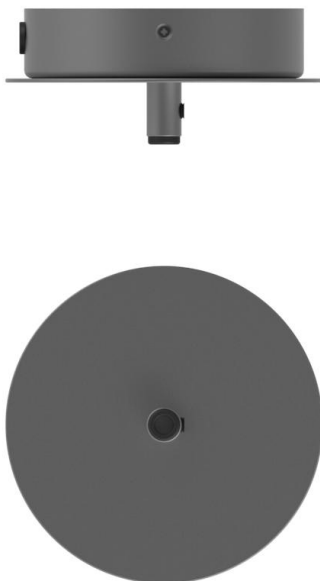

NUURA

TECHNICAL INFO

Product no.: 95310224

Type: Suspension - Indoor

Colour:

Glass: Opal White

Metal: Rock Grey

Cable: Black

Materials:

Powder coated metal

Mouth-blown glass

Fabric covered cable

Dimensions:

ø5,51in x 13,58in

Ceiling plate: ø4,72in x 1,97in

Fabric cable - Length: 98,43in

Product weight:

Product incl. ceiling plate: 1088 g

Ceiling plate: 265 g

Packaging:

Dimensions: L: 16,69in x W: 6,73in x H: 6,69in

Weight: 458 g

Total weight incl. product: 1546 g

Number of parcels: 1

Material: Brown cardboard.

Included ceiling plate: