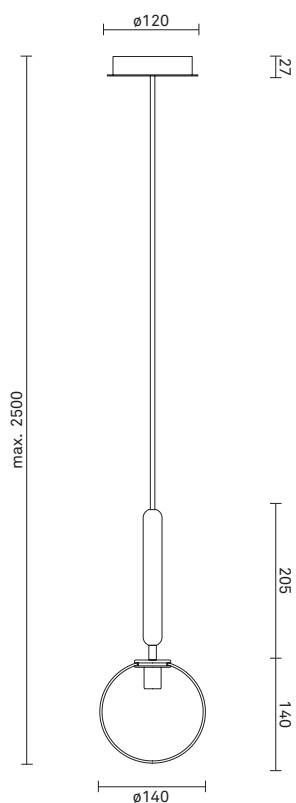

NUURA

MIIRA 1 - Opal

Design: Sofie Refer, 2018. EU-model.

Miira 1 in mouth blown Opal White glass and Rock Grey finish. Incl. Ceiling plate.

The significant details of Miira are the fine curves and thin neck that gives a graceful appearance.

TECHNICAL INFO

Product no.: 03310224

Type: Suspension - Indoor

Colour:

Glass: Opal White
Metal: Rock Grey
Cable: Black

Materials:

Powder coated metal
Mouth-blown glass
Fabric covered cable

Dimensions:

∅140mm x 345mm
Ceiling plate: ∅120mm x 50mm
Fabric cable - Length: 2500mm

Product weight:

Product incl. ceiling plate: 1088 g
Ceiling plate: 265 g

Packaging:

Dimensions: L: 424mm x W: 171mm x H: 170mm
Weight: 458 g
Total weight incl. product: 1546 g
Number of parcels: 1
Material: Brown cardboard.