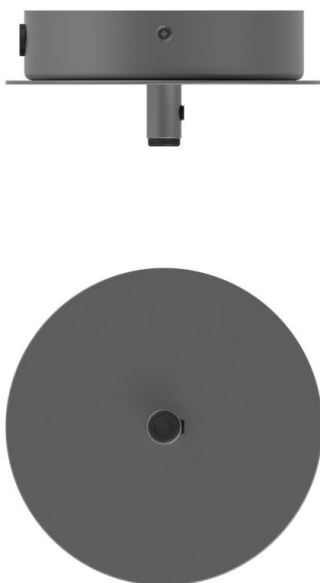

TECHNICAL INFO

Product no.: 03310224

Type: Suspension - Indoor

Colour:

Glass: Opal White
Metal: Rock Grey
Cable: Black

Materials:

Powder coated metal
Mouth-blown glass
Fabric covered cable

Dimensions:

∅140mm x 345mm
Ceiling plate: ∅120mm x 50mm
Fabric cable - Length: 2500mm

Product weight:

Product incl. ceiling plate: 1088 g
Ceiling plate: 265 g

Packaging:

Dimensions: L: 424mm x W: 171mm x H: 170mm
Weight: 458 g
Total weight incl. product: 1546 g
Number of parcels: 1
Material: Brown cardboard.

Included ceiling plate: