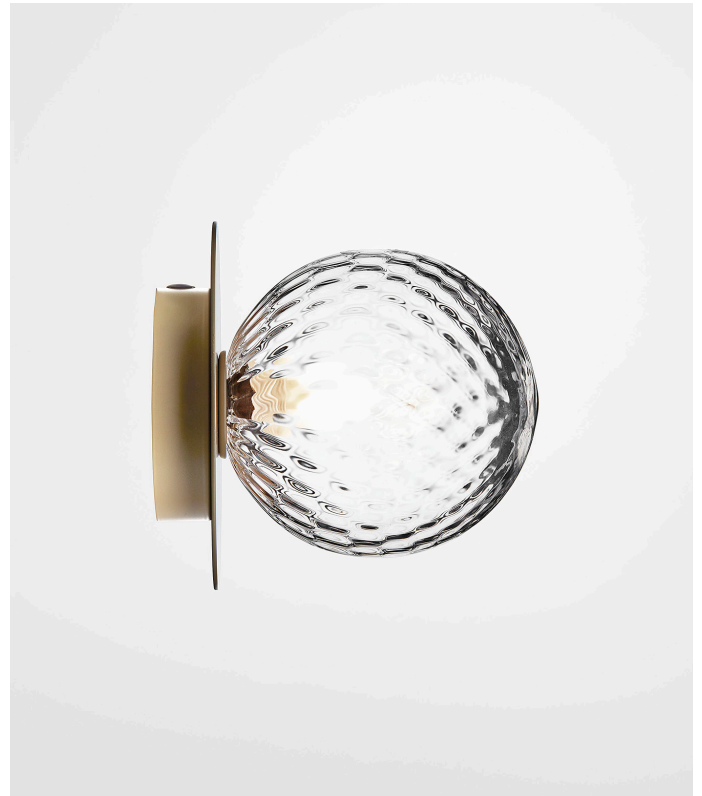

NUURA

LIILA 1 WALL/CEILING - Optic

Design: Sofie Refer, 2018. EU-model.

Liila 1 Wall/Ceiling in mouth blown Optic Clear glass and Nordic Gold finish.

Liila Collection has a Nordic simplistic yet sensuous look due to the fine reflections in the glass and metal. The mouth blown glass is elegantly framed by the metal disc in soft metallic finish.

While the version in Optic Clear glass creates sparkling reflections, the version in Opal White glass completes the minimalistic Nordic look.

Liila 1 Wall/Ceiling works perfectly single or grouped in a decorative formation. Liila 1 also suits smaller rooms, the bathroom and the entrance hall.

Liila collection:

The Liila collection include the following products:

- Liila 1 Wall/Ceiling / Optic
- Liila 1 Wall/Ceiling / Opal
- Liila 1 Large Wall/Ceiling / Optic
- Liila 1 Large Wall/Ceiling / Opal
- Liila 12 Wall/Ceiling / Optic
- Liila 12 Wall/Ceiling / Opal

TECHNICAL INFO

Product no.: 04480123

Type: Wall Light - Indoor

Colour:

Glass: Optic Clear
Metal: Nordic Gold

Materials:

Powder coated metal
Mouth-blown glass

Dimensions: