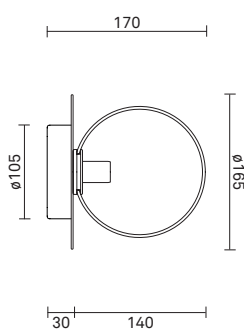

NUURA

LIILA 1 WALL/CEILING - Optic

Design: Sofie Refer, 2018. EU-model.

Liila 1 Wall/Ceiling in mouth blown Optic Clear glass and Nordic Gold finish.

Liila Collection has a Nordic simplistic yet sensuous look due to the fine reflections in the glass and metal. The mouth blown glass is elegantly framed by the metal disc in soft metallic finish.

TECHNICAL INFO

Product no.: 04480123

Type: Wall Light - Indoor

Colour:

Glass: Optic Clear
Metal: Nordic Gold

Materials:

Powder coated metal
Mouth-blown glass

Dimensions:

∅165mm x 170mm

Product weight:

Product: 999 g

Packaging:

Dimensions: L: 338mm x W: 194mm x H: 175mm
Weight: 475 g
Total weight incl. product: 1474 g
Number of parcels: 1
Material: Brown cardboard.

Packaging - weight - material: