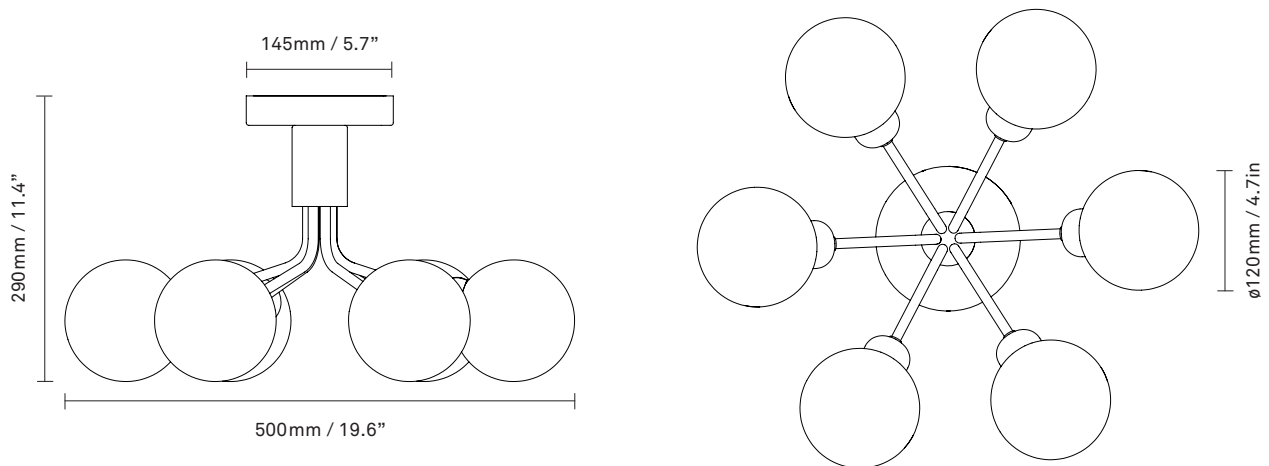

NUURA

APIALES 6 CEILING
brushed brass / opal

Design: Sofie Refer, 2022

Apiales 6 Ceiling With inspiration from flowers, Apiales 6 Ceiling unfolds its 6 brushed brass metal arms like flower stalks from a specially produced canopy and supports 6 mouth-blown glass globes in opal white. Apiales 6 Ceiling has a height of just 29 cm and offers ample light coverage in rooms with limited space available.

Product no.: EU - 2059008 / US - 3059008

Type: Ceiling light - indoor

Colour: Glass: opal white / Metal: brushed brass

Materials: Anodized metal, mouth-blown glass

Dimensions: 500mm / 19.6in x 290mm / 11.4in
Glass: \varnothing 120mm / 4.7in

Weight: Armature + glass: 3130g

Packaging: Dimensions: L: 430mm / 16.9in x
W: 430mm / 16.9in x H: 300mm / 11.8in
Weight: 1300g
Total weight incl. product: 4430g
Number of parcels: 1
Material: Brown cardboard