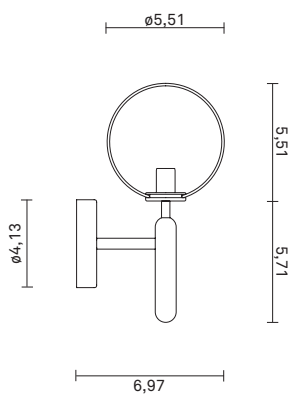

NUURA

TECHNICAL INFO

Product no.: 95480224

Type: Wall Light - Indoor

Colour:

Glass: Opal White

Metal: Rock Grey

Cable: Black

Materials:

Powder coated metal

Mouth-blown glass

Fabric covered cable

Dimensions:

6,97in x 11,22in

Fabric cable - Length: 98,43in

Product weight:

Product: 1079 g

Packaging:

Dimensions: L: 16,5in x W: 6,1in x H: 6,54in

Weight: 418 g

Total weight incl. product: 1497 g

Number of parcels: 1

Material: Brown cardboard.

Packaging - weight - material: