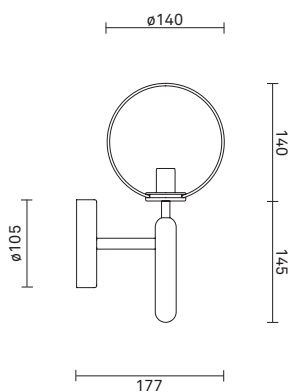

TECHNICAL INFO

Product no.: 03480224

Type: Wall Light - Indoor

Colour:

Glass: Opal White

Metal: Rock Grey

Cable: Black

Materials:

Powder coated metal

Mouth-blown glass

Fabric covered cable

Dimensions:

177mm x 285mm

Fabric cable - Length: 2500mm

Product weight:

Product: 1079 g

Packaging:

Dimensions: L: 419mm x W: 155mm x H: 166mm

Weight: 418 g

Total weight incl. product: 1497 g

Number of parcels: 1

Material: Brown cardboard.

Packaging - weight - material:

Cardboard outside: 171 g