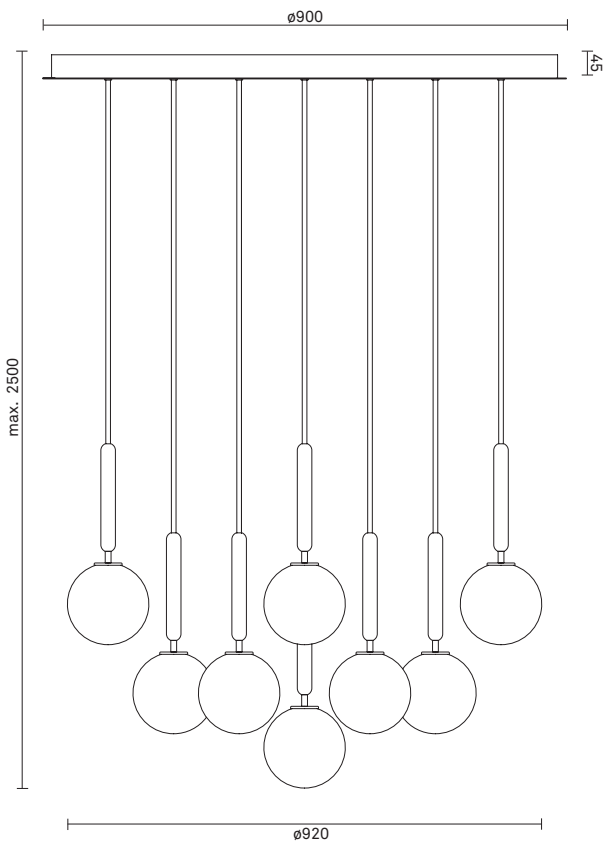

NUURA

MIIRA 13 - Optic

Design: Sofie Refer, 2018. EU-model.

Miira 13 in mouth blown Optic Clear glass and Rock Grey finish. Incl. Ceiling plate.

The significant details of Miira are the fine curves and thin neck that gives a graceful appearance.

TECHNICAL INFO

Product no.: 03130223

Type: Suspension - Indoor

Colour:

Glass: Optic Clear

Metal: Rock Grey

Cable: Black

Materials:

Powder coated metal

Mouth-blown glass

Fabric covered cable

Dimensions:

∅920mm x max. 2500mm

Ceiling plate: ∅900mm x 45mm

Fabric cable - Length: 2500mm

Product weight: