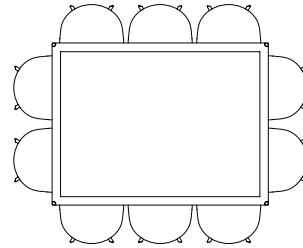

# SEATING OVERVIEW / NEW ORDER TABLE

The table drawing below is shown with About A Chair with arm (width 59 cm).

**NEW ORDER TABLE / L100 X W100 CM**

**NEW ORDER TABLE / L150 X W75 CM**

**NEW ORDER TABLE / L150 X W100 CM**

**NEW ORDER TABLE / L150 X W150 CM**

**NEW ORDER TABLE / L200 X W100 CM**

**NEW ORDER TABLE / L200 X W150 CM**

**NEW ORDER TABLE / L250 X W100 CM**

**NEW ORDER TABLE / L300 X W100 CM**