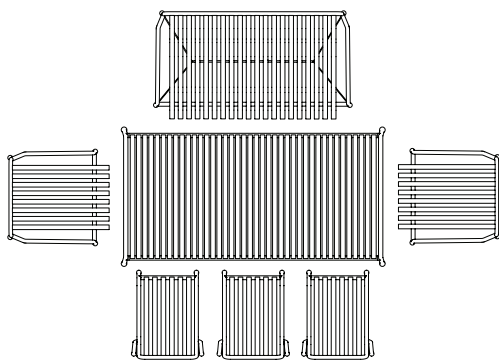

# SEATING OVERVIEW / TILT TOP TABLE

The table drawings below is shown with About A Chair with arm (width 59 cm)

**TILT TOP TABLE / Ø90 CM**

# SEATING OVERVIEW / PALISSADE

2 X DINING ARMCHAIR  
1 X TABLE L170 X W90 CM  
1 X DINING BENCH

1 X TABLE L170 X W90 CM  
1 X DINING BENCH  
1 X DINING ARMCHAIR  
3 X ARM CHAIR

1 X TABLE L170 X W90 CM  
1 X DINING BENCH  
2 X DINING ARMCHAIR  
3 X CHAIR