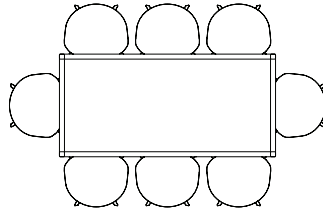

# SEATING OVERVIEW / ABOUT A TABLE

The table drawing below is shown with About A Chair with arm (width 59 cm).

**AAT15 / L80 X W80 CM**

**AAT10 / L160 X W80 CM**

**AAT10 / L180 X W90 CM**

**AAT10 / L220 X W90 CM**

**AAT10 / L280 X W90 CM**

**AAT10 / L180 X W105 CM**

**AAT10 / L220 X W105 CM**

**AAT10 / L280 X W105 CM**

**AAT20 / Ø80 CM**

**AAT20 / Ø100 CM**

**AAT20 / Ø110 CM**

**AAT20 / Ø128 CM**

# SEATING OVERVIEW / T12 TABLE

The table drawing below is shown with About A Chair with arm (width 59 cm).

T12 / L160 X W80 CM

T12 / L200 X W95 CM

T12 / L250 X W95 CM

T12 / L320 X W95 CM

T12 / L400 X W95 CM

# SEATING OVERVIEW / NEW ORDER TABLE

The table drawing below is shown with About A Chair with arm (width 59 cm).

**NEW ORDER TABLE / L100 X W100 CM**

**NEW ORDER TABLE / L150 X W75 CM**

**NEW ORDER TABLE / L150 X W100 CM**