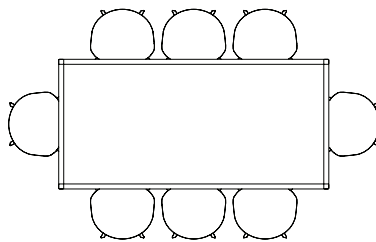

T12 / L250 X W120 CM