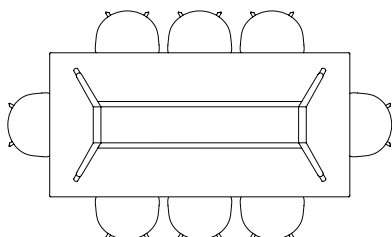

CPH30 / L250 X W120 CM