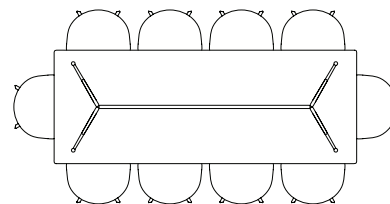

# SEATING OVERVIEW / ABOUT A TABLE

The table drawing below is shown with About A Chair with arm (width 59 cm).

**AAT15 / L80 X W80 CM**

**AAT10 / L160 X W80 CM**

**AAT10 / L180 X W90 CM**

**AAT10 / L220 X W90 CM**

**AAT10 / L280 X W90 CM**

**AAT10 / L180 X W105 CM**

**AAT10 / L220 X W105 CM**

**AAT10 / L280 X W105 CM**

**AAT20 / Ø80 CM**

**AAT20 / Ø100 CM**

**AAT20 / Ø110 CM**

**AAT20 / Ø128 CM**

# SEATING OVERVIEW / T12 TABLE

The table drawing below is shown with About A Chair with arm (width 59 cm).

T12 / L160 X W80 CM

T12 / L200 X W95 CM

T12 / L250 X W95 CM

T12 / L320 X W95 CM

T12 / L400 X W95 CM