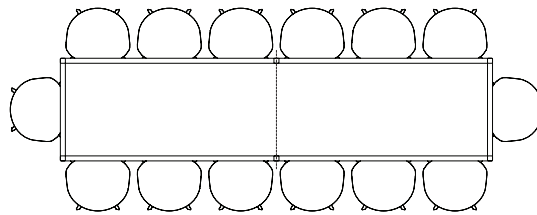

# SEATING OVERVIEW / ABOUT A TABLE

The table drawing below is shown with About A Chair with arm (width 59 cm).

**AAT15 / L80 X W80 CM**

**AAT10 / L160 X W80 CM**

**AAT10 / L180 X W90 CM**

**AAT10 / L220 X W90 CM**

**AAT10 / L280 X W90 CM**

**AAT10 / L180 X W105 CM**

**AAT10 / L220 X W105 CM**

**AAT10 / L280 X W105 CM**

**AAT20 / Ø80 CM**

**AAT20 / Ø100 CM**

**AAT20 / Ø110 CM**

**AAT20 / Ø128 CM**

# SEATING OVERVIEW / T12 TABLE

The table drawing below is shown with About A Chair with arm (width 59 cm).

T12 / L160 X W80 CM

T12 / L200 X W95 CM

T12 / L250 X W95 CM

T12 / L320 X W95 CM

T12 / L400 X W95 CM

T12 / L200 X W120 CM

T12 / L250 X W120 CM

T12 / L320 X W120 CM

T12 / L400 X W120 CM