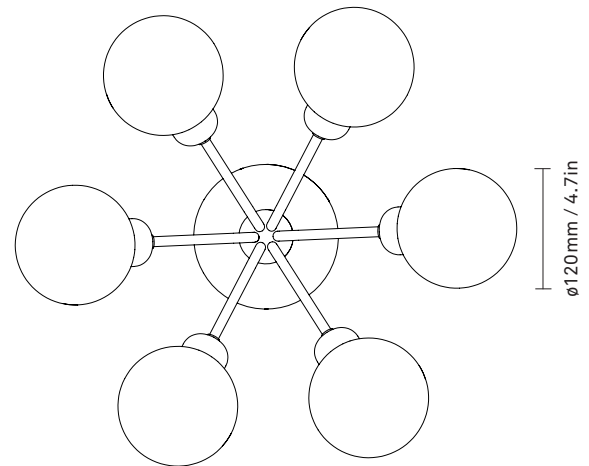

NUURA

APIALES 6 CEILING
satin black / optic smoked

Design: Sofie Refer, 2022

Apiales 6 Ceiling is a ceiling-mounted version of the Apiales 6 pendant. The height of the lamp makes it suitable for rooms with limited space available, and where a chandelier expression is desired. The subtle expression of a satin black metal frame is paired with optic smoked glass globes, adding a dynamic play of light and shadow to the room.

Product no.: EU - 2059009 / US - 3059009

Certifications: CE, IP20, Class I

Type: Ceiling light - indoor

For information about IP ratings, click [here](#)

Colour: Glass: optic smoked / Metal: satin black

Cleaning: Use a soft dry cloth to clean the product.
Do not use household cleaners.

Materials: Anodized metal, mouth-blown glass

Dimensions: 500mm / 19.6in x 290mm / 11.4in
Glass: \varnothing 120mm / 4.7in

Light source: Socket: G9
Max wattage: 5W LED
Voltage (V): 220-240V / 120V

Weight: Armature + glass: 3130g

Packaging: Dimensions: L: 430mm / 16.9in x
W: 430mm / 16.9in x H: 300mm / 11.8in
Weight: 1300g
Total weight incl. product: 4430g
Number of parcels: 1
Material: Brown cardboard

Light source not included