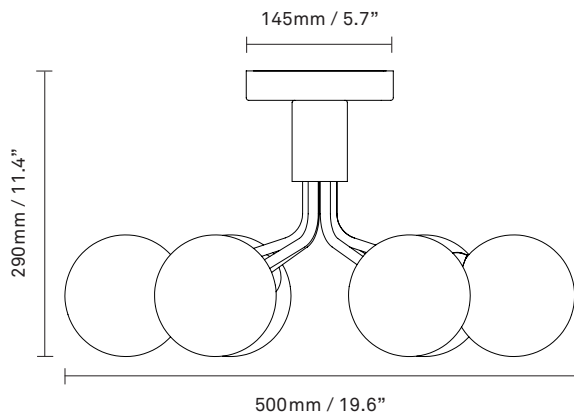

NUURA

APIALES 6 CEILING
satin black / optic smoked

Design: Sofie Refer, 2022

Apiales 6 Ceiling is a ceiling-mounted version of the Apiales 6 pendant. The height of the lamp makes it suitable for rooms with limited space available, and where a chandelier expression is desired. The subtle expression of a satin black metal frame is paired with optic smoked glass globes, adding a dynamic play of light and shadow to the room.

Product no.: EU - 2059009 / US - 3059009

Certifications: CE, IP20, Class I

Type: Ceiling light - indoor

For information about IP ratings, click [here](#)

Colour: Glass: optic smoked / Metal: satin black

Cleaning: Use a soft dry cloth to clean the product.
Do not use household cleaners.

Materials: Anodized metal, mouth-blown glass

Dimensions: 500mm / 19.6in x 290mm / 11.4in
Glass: \varnothing 120mm / 4.7in

Light source: Socket: G9
Max wattage: 5W LED
Voltage (V): 220-240V / 120V

Weight: Armature + glass: 3130g

Packaging: Dimensions: L: 430mm / 16.9in x
W: 430mm / 16.9in x H: 300mm / 11.8in
Weight: 1300g
Total weight incl. product: 4430g
Number of parcels: 1
Material: Brown cardboard

Light source not included