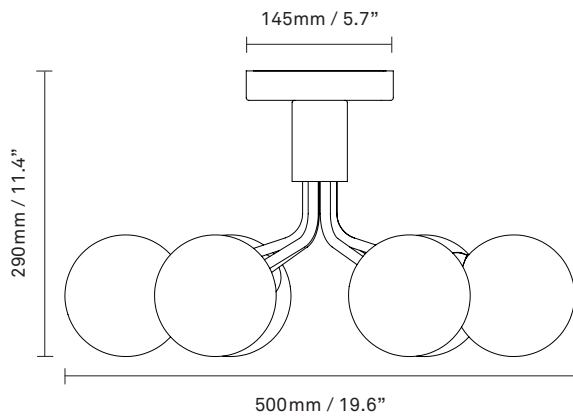

NUURA

APIALES 6 CEILING
brushed brass / optic gold

Design: Sofie Refer, 2022

Apiales 6 Ceiling is a new addition to the Apiales collection, inspired by the look of umbellifer flowers. With a height of just 29 cm, Apiales 6 Ceiling adds decorative lighting to lower ceilings while freeing up overhead space. The brushed brass metal finish enlivens the room and coordinates well with other metals and colours, while the optic gold glass globes add a welcoming warmth.

Product no.: EU - 2059010 / US - 3059010

Type: Ceiling light - indoor

Colour: Glass: optic gold / Metal: brushed brass

Materials: Anodized metal, mouth-blown glass

Dimensions: 500mm / 19.6in x 290mm / 11.4in
Glass: \varnothing 120mm / 4.7in

Weight: Armature + glass: 3130g

Packaging: Dimensions: L: 430mm / 16.9in x
W: 430mm / 16.9in x H: 300mm / 11.8in
Weight: 1300g
Total weight incl. product: 4430g
Number of parcels: 1
Material: Brown cardboard