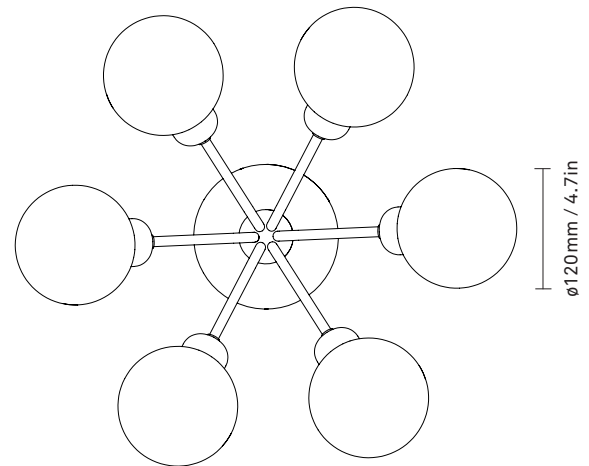

NUURA

APIALES 6 CEILING
brushed brass / optic gold

Design: Sofie Refer, 2022

Apiales 6 Ceiling is a new addition to the Apiales collection, inspired by the look of umbellifer flowers. With a height of just 29 cm, Apiales 6 Ceiling adds decorative lighting to lower ceilings while freeing up overhead space. The brushed brass metal finish enlivens the room and coordinates well with other metals and colours, while the optic gold glass globes add a welcoming warmth.

Product no.: EU - 2059010 / US - 3059010

Type: Ceiling light - indoor

Colour: Glass: optic gold / Metal: brushed brass

Materials: Anodized metal, mouth-blown glass

Dimensions: 500mm / 19.6in x 290mm / 11.4in
Glass: \varnothing 120mm / 4.7in

Weight: Armature + glass: 3130g

Packaging: Dimensions: L: 430mm / 16.9in x
W: 430mm / 16.9in x H: 300mm / 11.8in
Weight: 1300g
Total weight incl. product: 4430g
Number of parcels: 1
Material: Brown cardboard