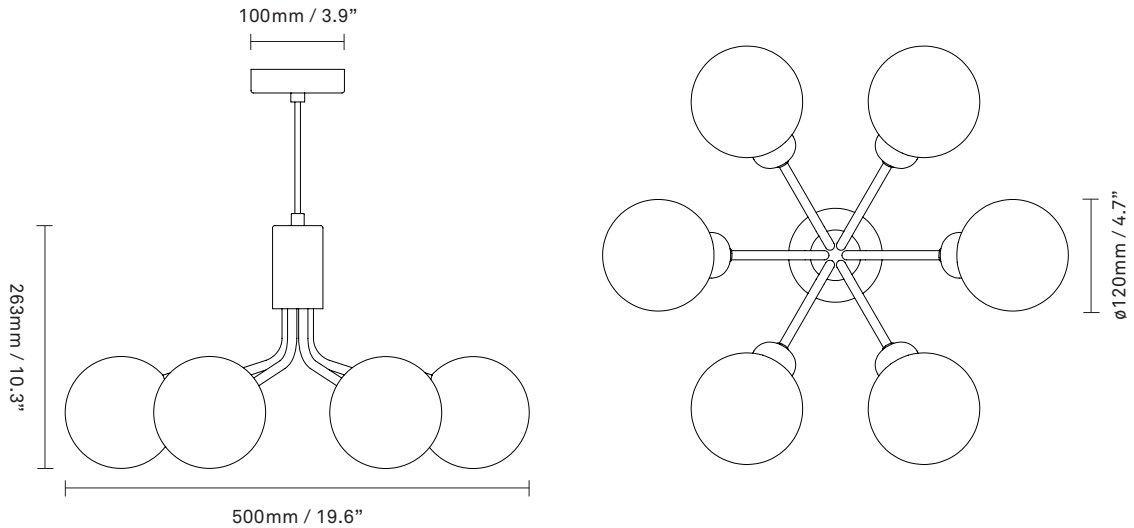

NUURA

APIALES 6
brushed brass / opal

Design: Sofie Refer, 2022

Apiales 6 is an intermediate version, complementing the chandeliers and single pendants from our Apiales collection . With inspiration from flowers, Apiales 6 unfolds the brushed brass metal stems into opal white glass globes, offering a soft and comfortable expression to rooms with limited space available.

Product no.: EU - 2053010 / US - 3053010

Certifications: CE, IP20, Class I

Type: Ceiling light - indoor

For information about IP ratings, click [here](#)

Colour: Glass: opal white / Metal: brushed brass
Cable: gold

Dimensions: 500mm / 19.6in x 263mm / 10.3in
Glass: \varnothing 120mm / 4.7in
Cable length: 4000mm / 157.4in

Weight: Armature + glass: 3050g

Light source not included

Packaging: Dimensions: L: 430mm / 16.9in x
W: 430mm / 16.9in x H: 300mm / 11.8in
Weight: 1300g
Total weight incl. product: 4350g
Number of parcels: 1
Material: Brown cardboard