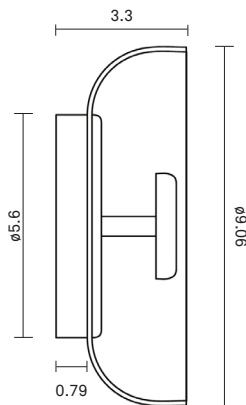

## BLOSSI WALL/CEILING ø23 Opal

Design: Sofie Refer, 2020. US-model.

## TECHNICAL INFO

**Product no.:** 96480124

**Type:** Wall Light - Indoor

**Colour:**

Glass: Opal White  
Metal: Nordic Gold

**Materials:**

Powder coated metal  
Mouth-blown glass

**Dimensions:**

ø230mm x 90mm

**Product weight:**

Product: 995 g

**Packaging:**

Dimensions: L: 286mm x W: 286mm x H: 168mm  
Weight: 420 g  
Total weight incl. product: 1415 g  
Number of parcels: 1  
Material: Brown cardboard.