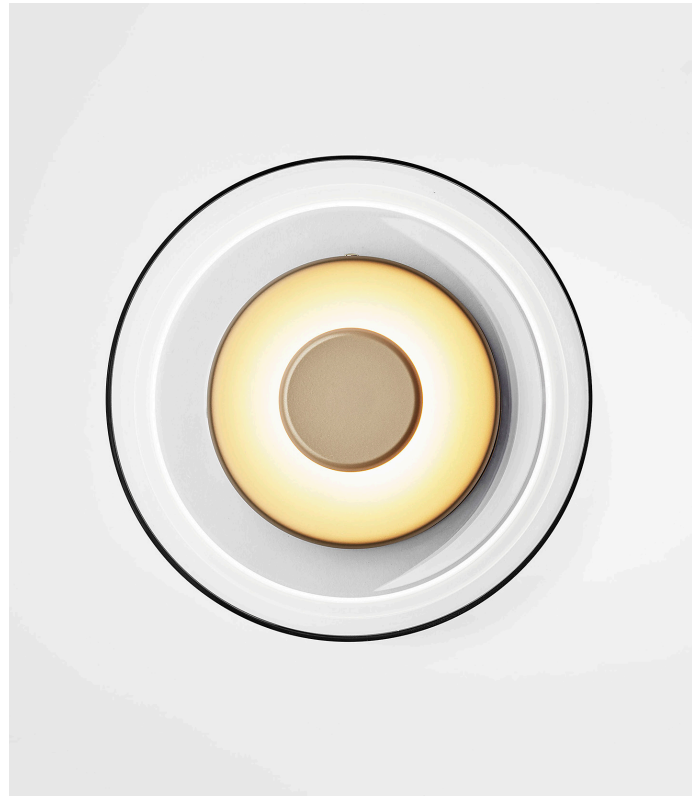

## BLOSSI WALL/CEILING

Design: Sofie Refer, 2018. US-model.

**Blossi Wall/Ceiling in mouth blown Clear glass and Nordic Gold finish.**

Inspired by the golden light during the Nordic fall, Blossi Collection is designed to give an indirect and soft light.

A special recessed LED provides a soft light reflected in the metallic finish of the shade. Blossi Collection has beautifully rounded glass lampshades that complete the soft appearance.

The Blossi collection has a wide variety of uses and is suitable for both domestic and public spaces.

**Blossi Wall/Ceiling** Single or positioned in a row the glowing disc lends captivating appeal. Besides domestically the piece can be found in hotels, restaurants and shops.

## TECHNICAL INFO

**Product no.:** 96480121

**Type:** Wall Light - Indoor

**Colour:**

Glass: Clear

Metal: Nordic Gold

**Materials:**

Powder coated metal