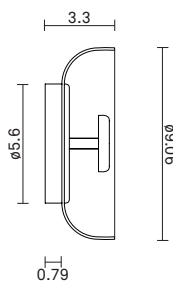

NUURA

BLOSSI WALL/CEILING

Design: Sofie Refer, 2018. US-model.

Blossi Wall/Ceiling in mouth blown Clear glass and Nordic Gold finish.

Inspired by the golden light during the Nordic fall, Blossi Collection is designed to give an indirect and soft light.

A special recessed LED provides a soft light reflected in the metallic finish of the shade. Blossi Collection has beautifully rounded glass lampshades that complete the soft appearance.

The Blossi collection has a wide variety of uses and is suitable for both domestic and public spaces.

Blossi Wall/Ceiling Single or positioned in a row the glowing disc lends captivating appeal. Besides domestically the piece can be found in hotels, restaurants and shops.

Blossii collection:

The Blossi collection include the following products:

- Blossi 1
- Blossi Wall/Ceiling
- Blossi Table
- Blossi Table In-Set Table
- Blossi Floor ϕ 23
- Blossi Floor ϕ 29
- Blossi 8