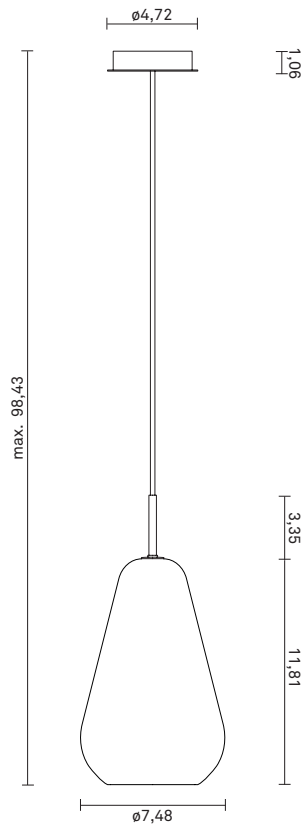

NUURA

ANOLI 1 - Medium - Opal

Design: Sofie Refer, 2018. US-model.

Anoli 1 - Medium in mouth blown Gold glass and Nordic Gold finish.

Anoli Collection captures the tranquility of falling water droplets. The elegant droplets and golden warmth are the essence of the sophisticated pendant collection Anoli.

NUURA

TECHNICAL INFO

Product no.: 97330124

Type: Suspension - Indoor

Colour:

Glass: Opal
Metal: Nordic Gold
Cable: White

Materials:

Powder coated metal
Mouth-blown glass
Fabric covered cable

Dimensions:

ø7,48in x 15,16in
Ceiling plate: ø4,72 x 1,97
Fabric cable - Length: 98,43

Product weight:

Product incl. ceiling plate: 1255 g
Ceiling plate: 265 g

Packaging:

Dimensions: L: 10in x W: 10in x H: 18,94in
Weight: 916 g
Total weight incl. product: 2171 g
Number of parcels: 1
Material: Brown cardboard.

Light calculations:

Distance	Beam width
1m 3,3 ft	42 lx 4 fcd n/a m n/a ft
2m 6,6 ft	10 lx 1 fcd n/a m n/a ft
3m 9,8 ft	5 lx 0 fcd n/a m n/a ft
4m 13,1 ft	3 lx 0 fcd n/a m n/a ft
5m 16,4 ft	2 lx 0 fcd n/a m n/a ft