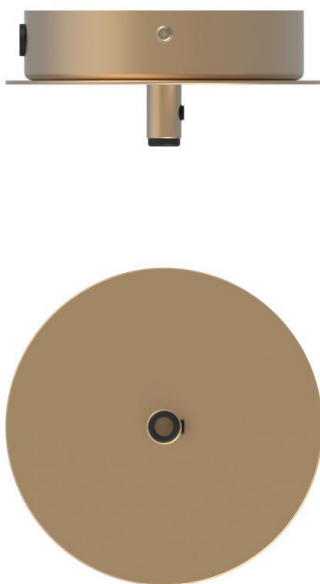

NUURA

TECHNICAL INFO

Product no.: 97330124

Type: Suspension - Indoor

Colour:

Glass: Opal
Metal: Nordic Gold
Cable: White

Materials:

Powder coated metal
Mouth-blown glass
Fabric covered cable

Dimensions:

ø7,48in x 15,16in
Ceiling plate: ø4,72 x 1,97
Fabric cable - Length: 98,43

Product weight:

Product incl. ceiling plate: 1255 g
Ceiling plate: 265 g

Packaging:

Dimensions: L: 10in x W: 10in x H: 18,94in
Weight: 916 g
Total weight incl. product: 2171 g
Number of parcels: 1
Material: Brown cardboard.

Included ceiling plate:

Packaging - weight - material:

Cardboard outside: 598 g
Cardboard inside: 289 g
Bubble wrap: 25 g
Plastic bag: 4 g

Cleaning:

Use a soft dry cloth to clean the product.
Do not use household cleaners.

Certifications and labels:

CE - CE-certified
IP20 - IP20
□ - Class II

This fixture is fabricated with UL rated components, but the fixture itself is not UL listed. This option may be available for an additional fee.

Light source:

Socket: G9
Max wattage: 7W LED (Bulb not included)
Voltage (V): 120V

Recommended light source:

Equivalent to Illumination G9 (344-47), 5.6W

Dimmability:

Can be fitted with an aligned dimmer.