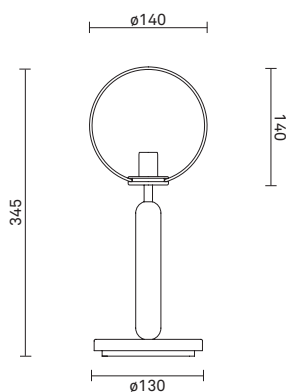

TECHNICAL INFO

Product no.: 03530223

Type: Table Light - Indoor

Colour:

Glass: Optic Clear

Metal: Rock Grey

Cable: Black

Materials:

Powder coated metal

Mouth-blown glass

Fabric covered cable

Dimensions:

∅140mm x 345mm

Fabric cable - Length: 2000mm

Product weight:

Product: 1927 g

Packaging:

Dimensions: L: 419mm x W: 155mm x H: 166mm

Weight: 441 g

Total weight incl. product: 2368 g

Number of parcels: 1

Material: Brown cardboard.

Packaging - weight - material:

Cardboard outside: 175 g