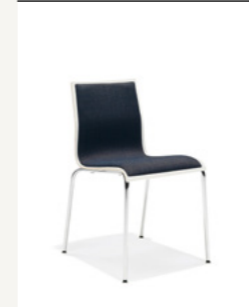

shell CPL, padded upholstery

753/10