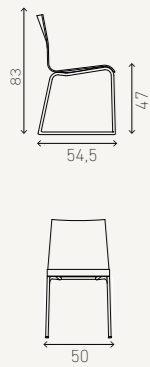

VARIATIONS

NOA I

sizes in cm

780/00

shell CPL

780/10

shell CPL, with armrests

782/00