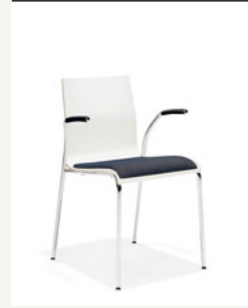

shell CPL, padded seat, with armrests

753/00