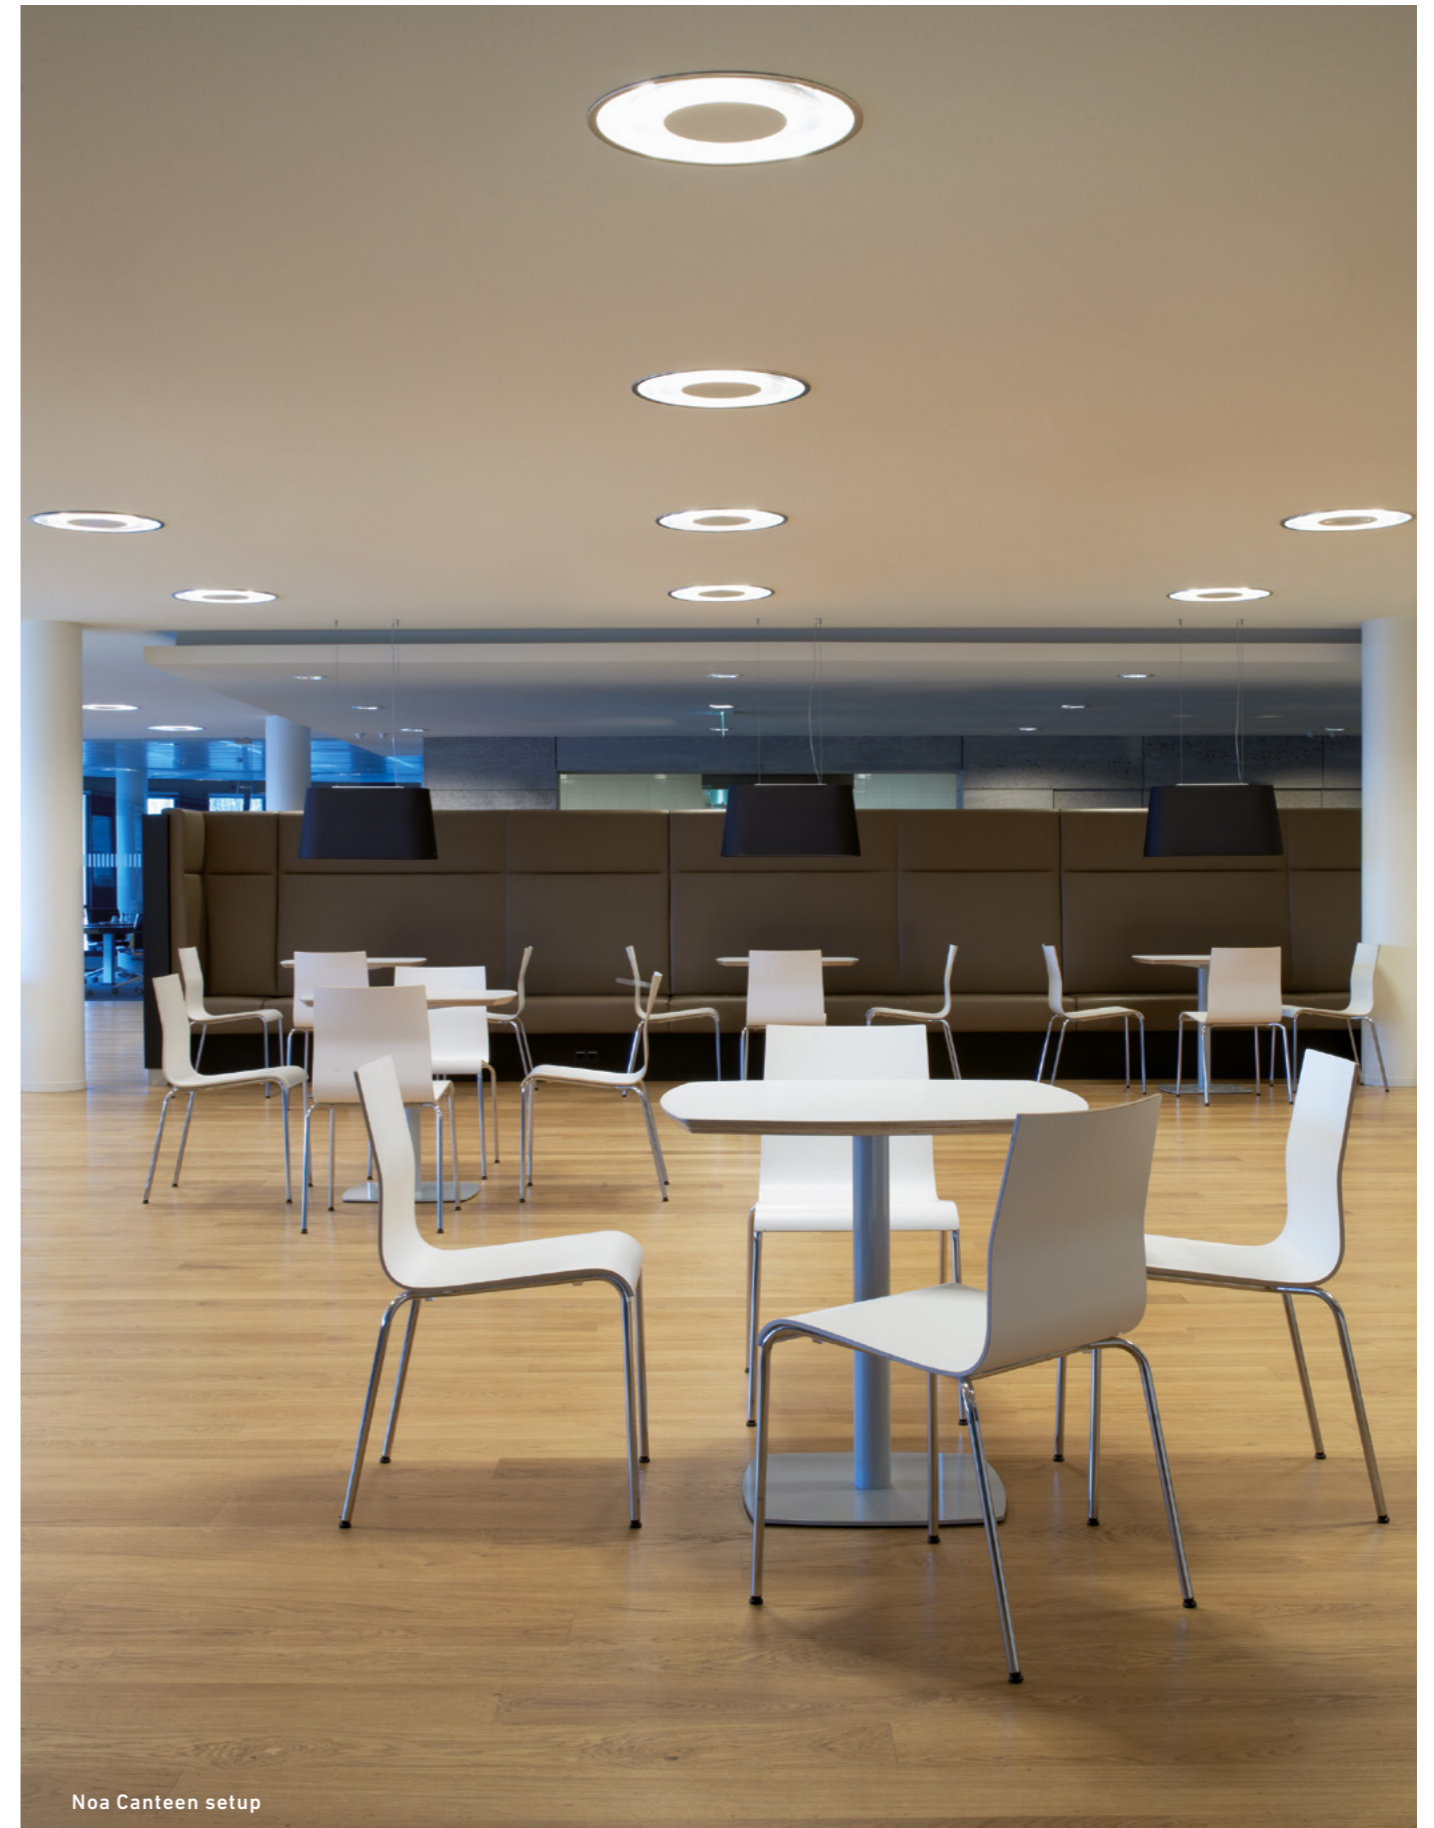

stackable up to 6 chairs

NL
Het design van Noa is niet alleen mooi, maar ook uitermate functioneel. Ergonomie was immers een belangrijk uitgangspunt bij het ontwerp. Noa is tijdloos, compact en sierlijk, dus in te zetten bij verschillende ruimtes en gelegenheden. Het draadframe onderstel heeft een ranke uitstraling. Zeker bij langdurig zitten is Noa een goede keuze!

DE
Das Design von Noa ist nicht nur schön, sondern auch ausgesprochen funktional. Die Ergonomie war ein wichtiger Ausgangspunkt bei der Entwicklung des zeitlosen, kompakten und dekorativen Noa, der sich deshalb in verschiedenen Räumen und zu den unterschiedlichsten Anlässen einsetzen lässt. Das Metallgestell hat eine grazile Ausstrahlung, und insbesondere für langandauernde Sitzungen ist Noa eine ausgezeichnete Wahl!

FR
Le design de Noa n'est pas seulement esthétique, il est aussi extrêmement fonctionnel. L'ergonomie fait en effet partie intégrante de sa conception. Noa est intemporel, compact et élégant. Il s'intègre donc parfaitement à tous les espaces et occasions. Le piètement en fil d'acier lui confère une silhouette élancée. Noa convient particulièrement pour une assise prolongée!

Noa Canteen setup