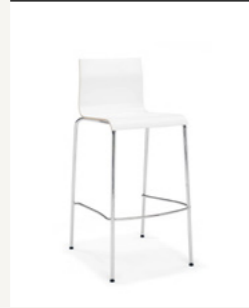

sizes in cm

760/02

shell CPL