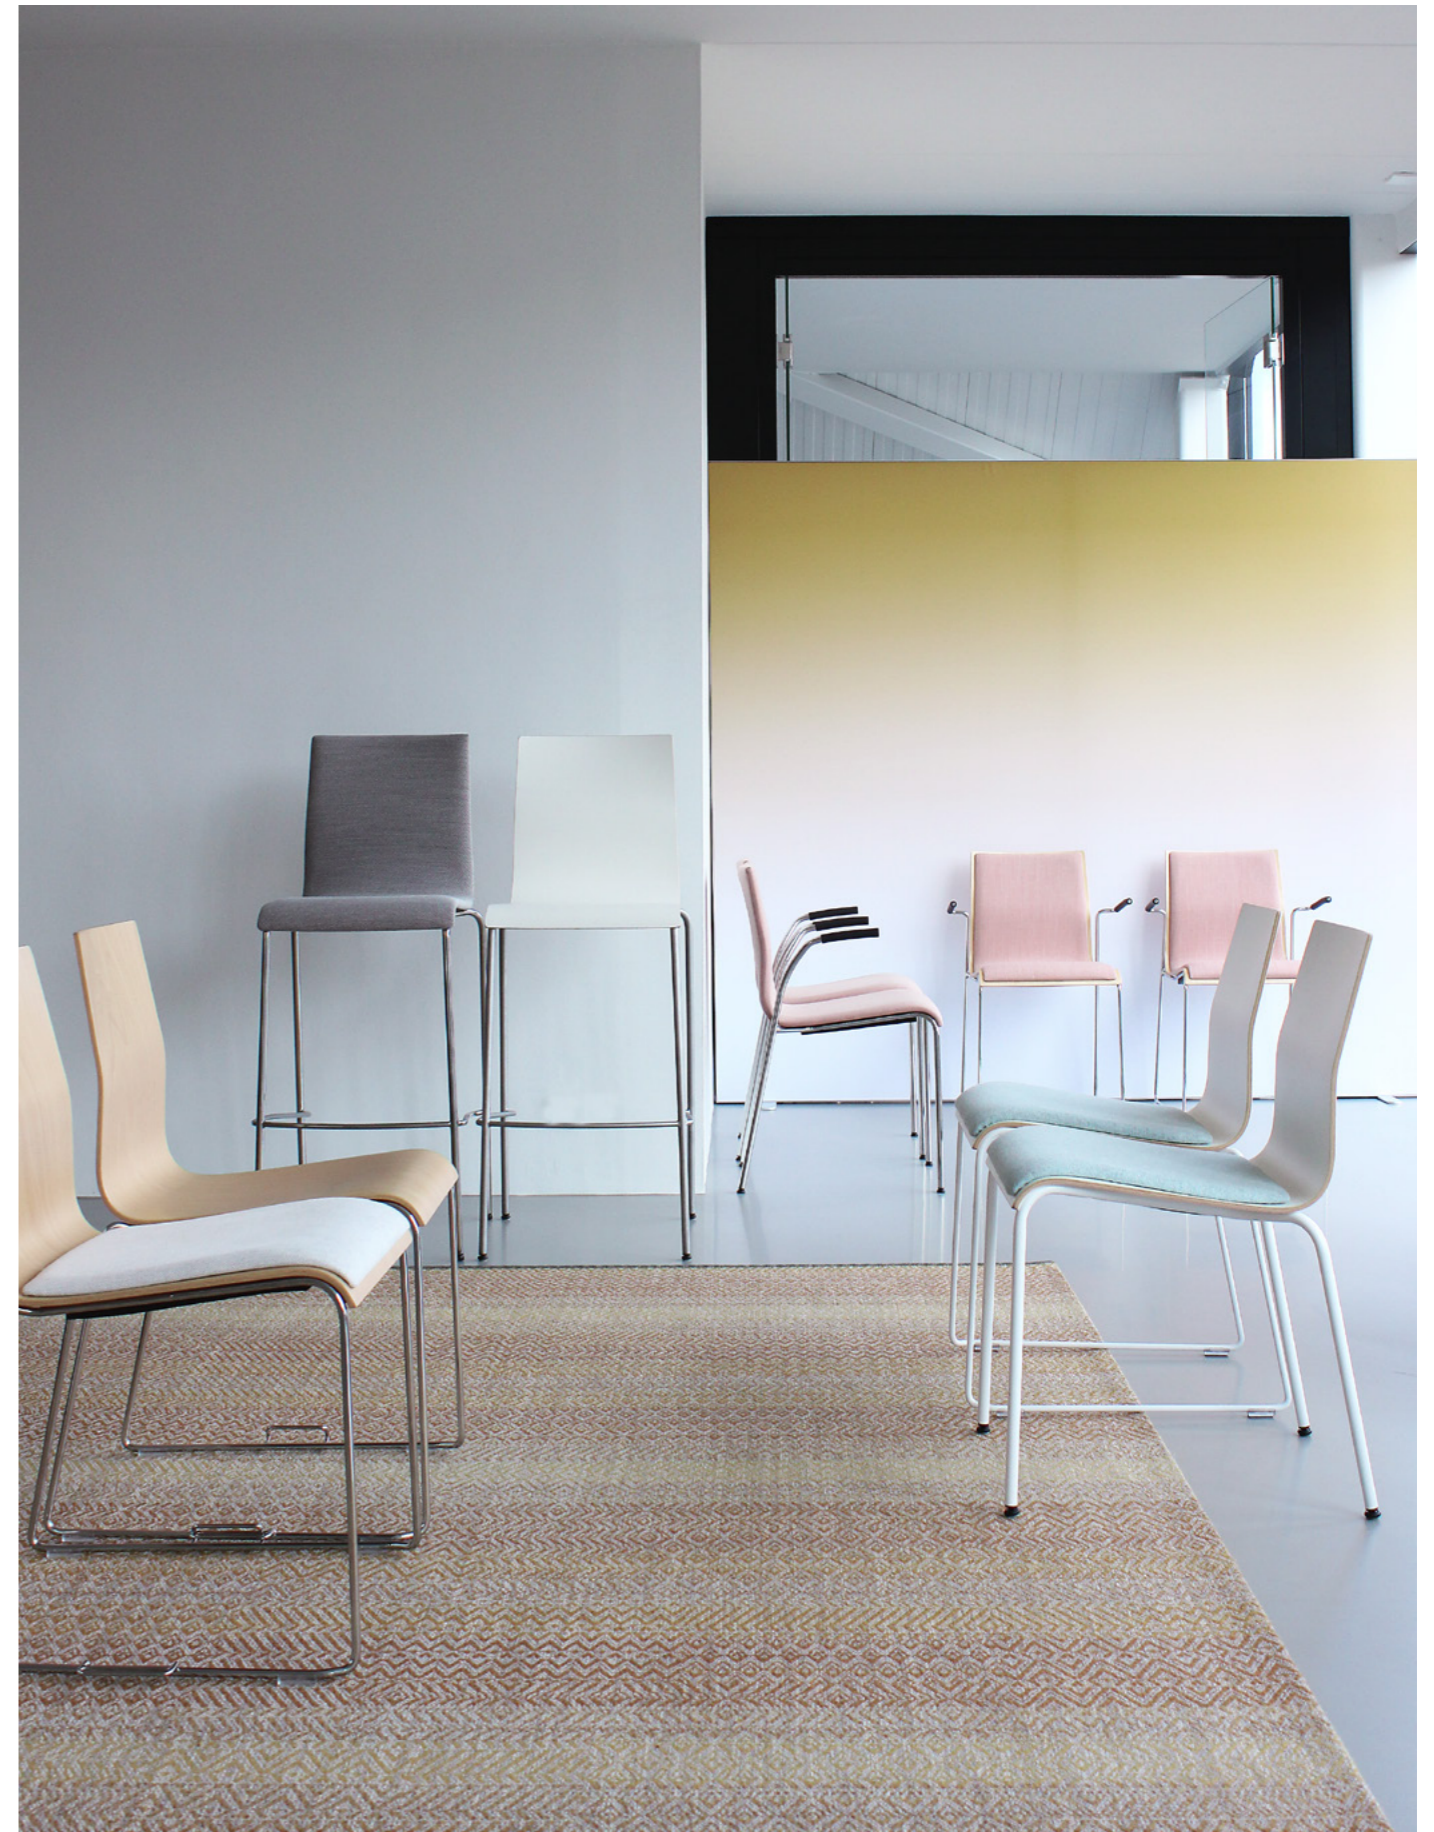

WELLBEING
IS ACHIEVED
WHEN THE
LOOK & FEEL OF AN
ENVIRONMENT
COMPLEMENTS
YOUR MOOD.
STYLISH, ELEGANT
MATERIALS &
FINISHES ARE
AVAILABLE.

CASALA NOA

CASALA NOA