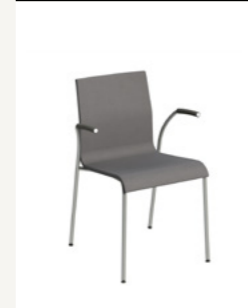

757/10

shell natural beech, padded upholstery, with armrests

758/00

fully upholstered

758/10

fully upholstered, with armrests

VARIATIONS

NOA BARSTOOL