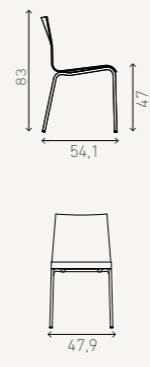

VARIATIONS

NOA I

sizes in cm

780/00

shell CPL

780/10

shell CPL, with armrests

782/00

NOA III

sizes in cm

750/00

shell CPL

750/10

shell CPL, with armrests

752/00

shell CPL, padded seat