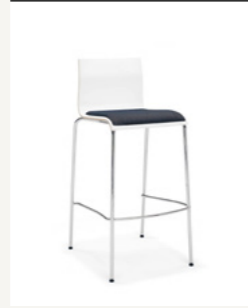

762/02

shell CPL,
padded seat