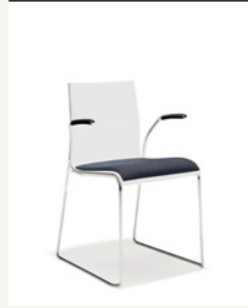

shell CPL, padded seat, with armrests

783/00