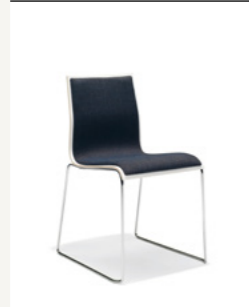

shell CPL, padded upholstery

783/10