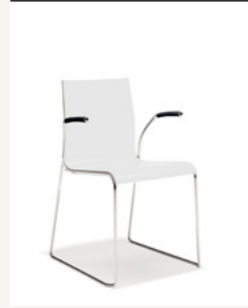

VARIATIONS

NOA I

sizes in cm

780/00

shell CPL

780/10

shell CPL, with armrests

782/00