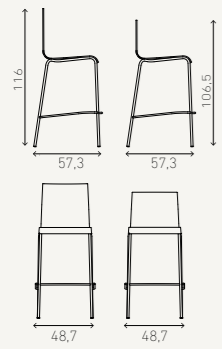

757/10

shell natural beech, padded upholstery, with armrests

758/00

fully upholstered

758/10

fully upholstered, with armrests

VARIATIONS

NOA BARSTOOL

sizes in cm

760/02

shell CPL

762/02

shell CPL,  
padded seat

760/03

shell CPL

762/03