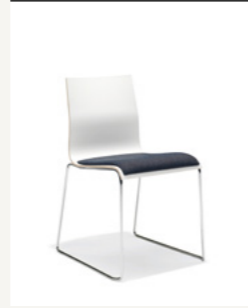

VARIATIONS

NOA I

sizes in cm

780/00

shell CPL

780/10

shell CPL, with armrests

782/00