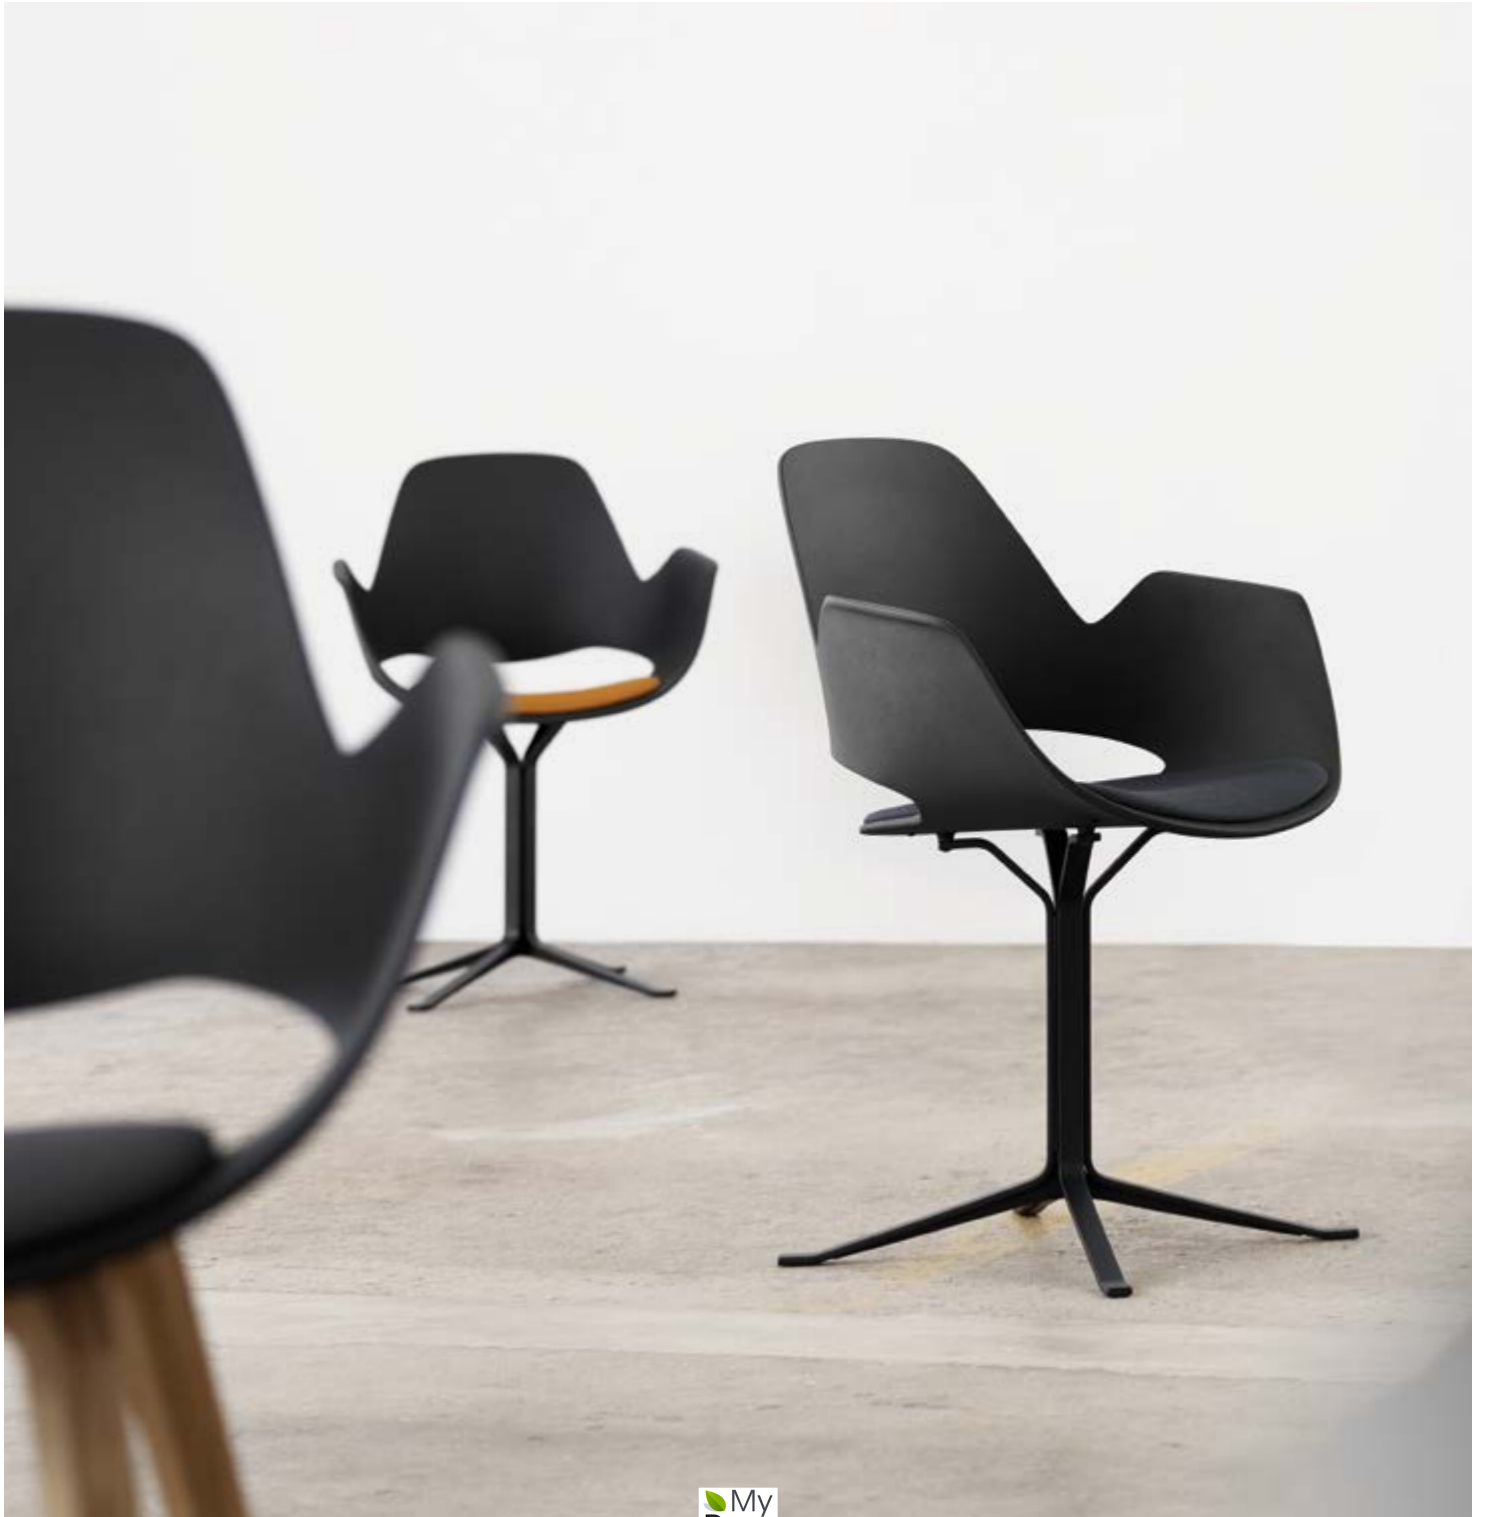

HOUE

LIMITED
AVAILABILITY

HOUE

LIMITED
AVAILABILITY

MyTrash
FALK

INDOOR
DINING & OFFICE

FALK is a collection of chairs with a plastic shell and a variety of bases. Upholstered seats are available in different qualities and colors.

FALK is the realized vision of creating a functional chair of great beauty that expresses the Nordic design tradition. The organic lines of the shell result in a chair with personality. The flexible back, following the body combines outstanding seating comfort with a form that is both soft and inviting.

The shell is made from Danish household plastic trash and produced in Denmark. The technology behind reusing plastic household trash for furniture production is developed in Denmark. With FALK you are basically looking at the result of mixing Danish design and Danish innovation, and then converting this new thinking and material into a chair.