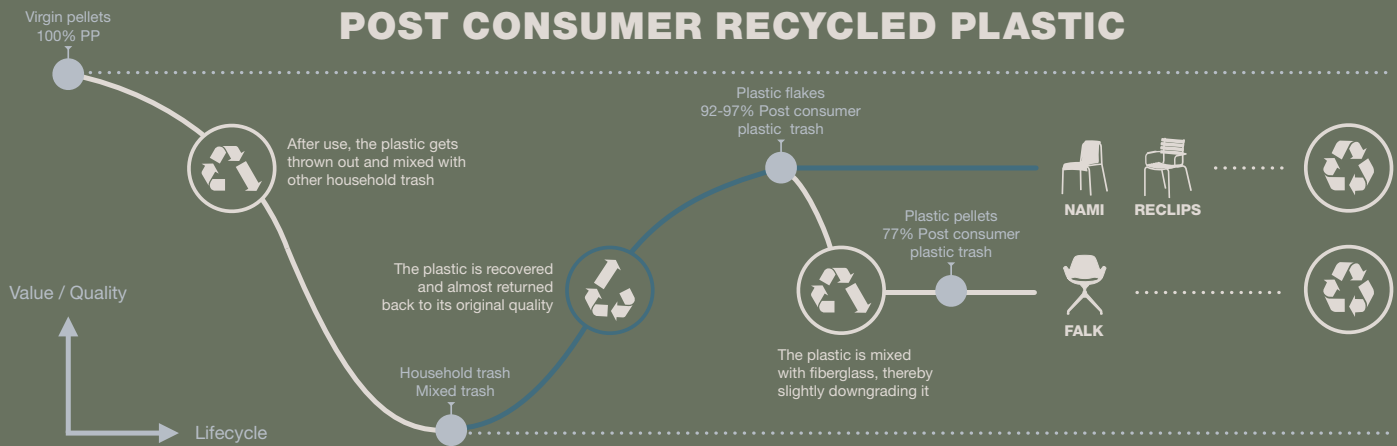

Chair, low armrest and upholstered seat

RRP in EUR €539
RRP ex VAT €453

MyTrash

COLLECTION

We recycle household plastic waste into new design furniture – we call the concept MyTrash.

HOUE MyTrash Collection consists of: NAMI, ReCLIPS and FALK.