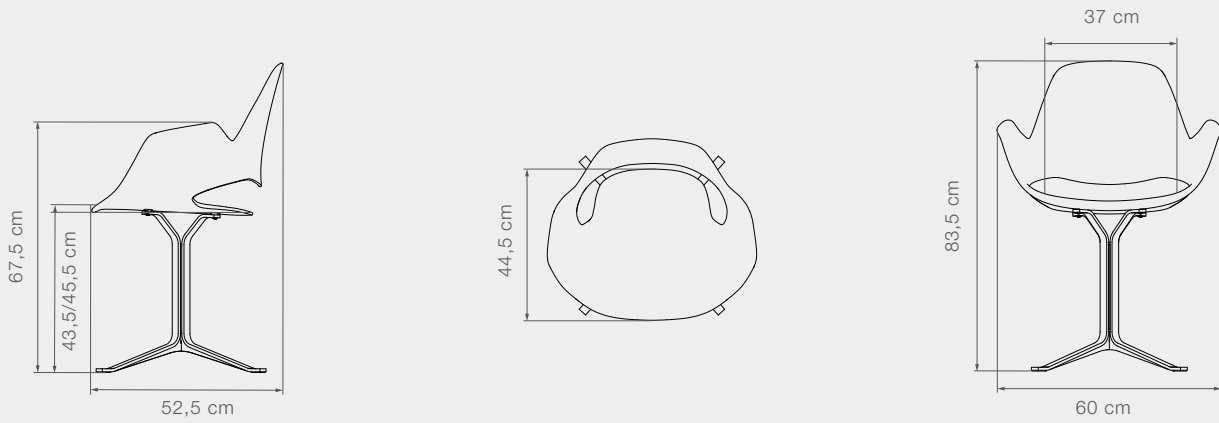

WE STOPPED LOOKING AT TRASH AS A PROBLEM AND STARTED SEEING IT AS THE RESOURCE IT IS

BE PART OF OUR VISION

12901+12903 FALK Chair with column base

Product weight 12901	8,7 kg // 19,2 lbs	Width	60 cm // 23,6 in	Seat width	37 cm // 14,6 in	Seat height/upholstery	45/47 cm // 17,7/18,5 in
Product weight 12903	9,4 kg // 20,7 lbs	Depth	52,5 cm // 20,7 in	Seat depth	44,5 cm // 17,5 in	Armrest height	67,5 cm // 26,6 in
Diameter	61 cm // 24 in	Height	83,5 cm // 32,9 in	Seat height	43,5/45,5 cm // 17,1/17,9 in	Martindale	CU: 100.000 / CO: 90.000