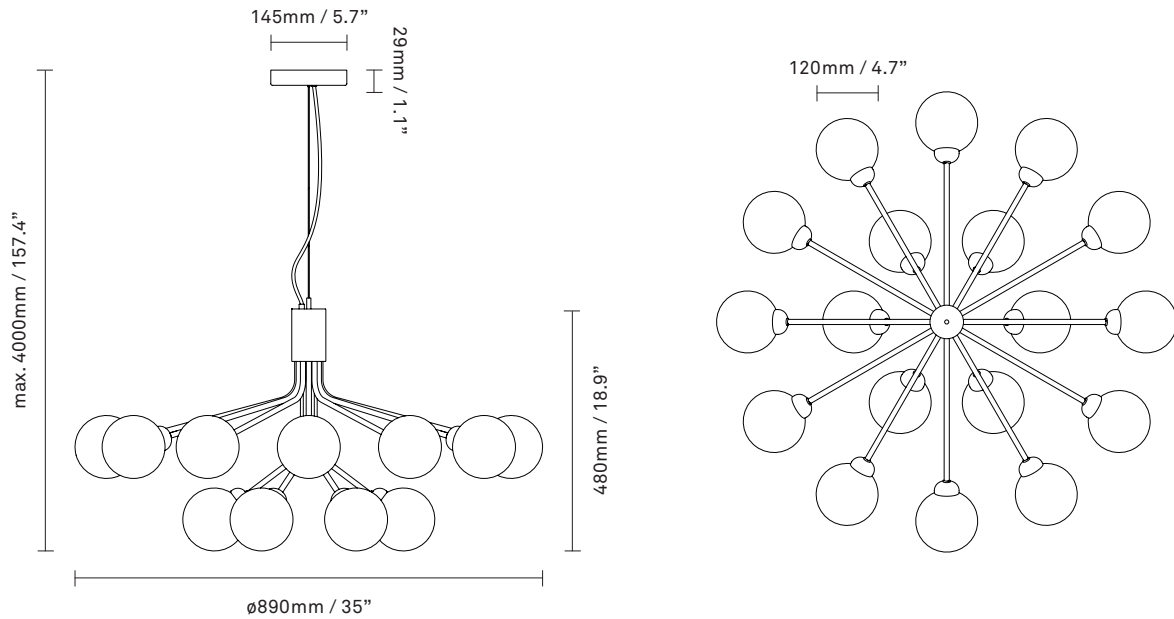

NUURA

APIALES 18
satin black / opal

Design: Sofie Refer, 2020

Apiales 18 in mouth-blown opal white glass and satin black finish.

Product no.: EU - 2051008 / US - 3051007

Type: Ceiling light - indoor

Colour: Glass: opal white / Metal: satin black
Cable: black

Materials: Anodized metal, mouth-blown glass,
fabric covered cable

Dimensions: \varnothing 890mm / 35in x 480mm / 18.9in
Ceiling plate: \varnothing 145mm / 5.7in
x 29mm / 1.1in
Cable length: 4000mm / 157.4in
Glass: \varnothing 120mm / 4.7in

Weight: Product incl. ceiling plate: 7390 g

Packaging: Dimensions: L: 796mm / 31.3in x
W: 796mm / 31.3in x H: 520mm / 20.4in
Weight: 6620 g
Total weight incl. product: 14010 g
Number of parcels: 1
Material: Brown cardboard.