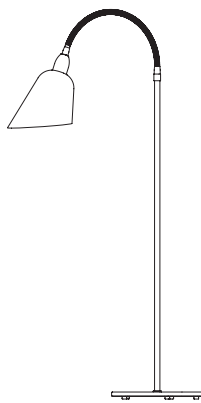

BELLEVUE AJ7

BY ARNE JACOBSEN
1929

& tradition®

BELLEVUE AJ7

BY ARNE JACOBSEN

1929

With Bellevue, Danish architect and designer Arne Jacobsen embodies the minimalism of the Modernist Movement with the functionalism of Bauhaus. Viewed as the driving force behind Danish Modernism, Jacobsen's preference for graceful lines and simple, organic forms are readily recognisable in the Bellevue lamp.

Key to Bellevue is the 45-degree cut shade, enabling the lamp to direct the light without excessive glare. The shape of the shade echoes the design of his beloved Bellevue Petrol Station and continued to appear as a signature design element in Jacobsen's subsequent designs. The slender swan-neck allows the lamp to bend in any direction to optimise its use for a home office, to illuminate a corner or as a reading lamp.

130cm / 51.2in

Lamp D: 60cm / 23.6in
Base Ø: 27.3cm / 10.7in

Category	Floor lamp
Production process	The shade is spun into its distinct shape from a single piece of metal.
Environment	Indoor
Materials	Satin polished and lacquered metal, cast iron base, 2 meter fabric cord with on-off switch
Dimensions (cm/in)	Base: Ø: 27.3cm/10.7in Lamp: D: 60cm/23.6in, H: 130cm/51.2in
Weight (kg)	7.7 kg
Colours	Brass, Ivory white & brass, Black & brass, Grey beige & brass, Black & steel
Voltage (V)	220-240V - 50Hz
Light source & energi efficiency class	E27 Max 60 Watt. The luminaire is compatible with bulbs of the energy classes: A++ - E. Bulb is not included.
Certifications	CE, IP20, Class II
Canopy	Included
Cord lenght (cm/in)	200cm/78.7in
Cleaning instructions	Clean with soft dry cloth. Always switch off the electricity supply before cleaning.
Package dimensions (cm/in)	H: 176.0cm/69.3in, W: 28.5cm/11.2in, D: 28.5cm/11.2in