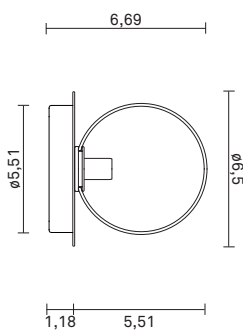

NUURA

LIILA 1 MEDIUM WALL/CEILING - Optic

Design: Sofie Refer, 2018. US-model.

Liila 1 Wall/Ceiling in mouth blown Optic Clear glass and Light Silver finish.

Liila Collection has a Nordic simplistic yet sensuous look due to the fine reflections in the glass and metal. The mouth blown glass is elegantly framed by the metal disc in soft metallic finish.

While the version in Optic Clear glass creates sparkeling reflections, the version in Opal White glass completes the minimalistic Nordic look.

Liila 1 Wall/Ceiling works perfectly single or grouped in a decorative formation. Liila 1 also suits smaller rooms, the bathroom and the entrance hall.

Liila collection:

The Liila collection include the following products:

- Liila 1 Wall/Ceiling / Optic
- Liila 1 Wall/Ceiling / Opal
- Liila 1 Large Wall/Ceiling / Optic
- Liila 1 Large Wall/Ceiling / Opal
- Liila 12 Wall/Ceiling / Optic
- Liila 12 Wall/Ceiling / Opal