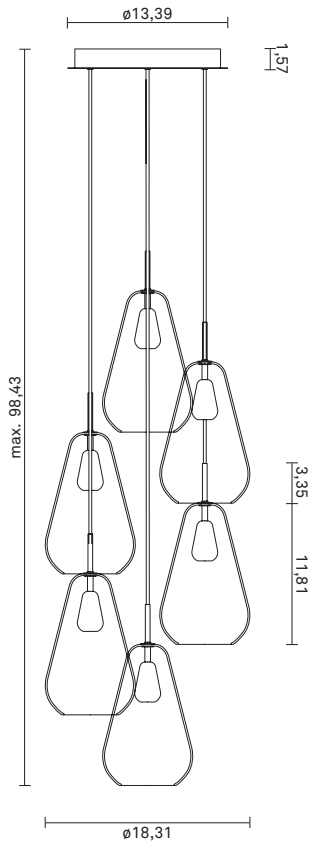

NUURA

ANOLI 6

Design: Sofie Refer, 2018. US-model.

Anoli 6 - Small in mouth blown Gold glass and Nordic Gold finish. Incl. Ceiling plate.

Anoli Collection captures the tranquility of falling water droplets. The elegant droplets and golden warmth are the essence of the sophisticated pendant collection Anoli.

NUURA

TECHNICAL INFO

Product no.: 97060122

Type: Suspension - Indoor

Colour:

Glass: Gold
Metal: Nordic Gold
Cable: Black

Materials:

Powder coated metal
Mouth-blown glass
Fabric covered cable

Dimensions:

∅18,31in x max. 98,43in
Ceiling plate: ∅13,39in x 1,77in
Fabric cable - Length: 98,43in

Product weight:

Product incl. ceiling plate: 8390 g
Ceiling plate: 2450 g

Packaging:

Pendant: L: 10in x W: 10in x H: 18,94in
Ceiling plate: L: 17,32in x W: 17,32in x H: 4,72in
Weight: 5922 g
Total weight incl. product: 14312 g
Number of parcels: 7
Material: Brown cardboard.

Socket: E12
Max wattage: 25W (Bulb not included)
Voltage (V): 120V

Recommended light source:

Tube light, 3.5W LED, 2700 Kelvin

Dimmability:

Can be fitted with an aligned dimmer.

DALI compatible

Included ceiling plate: